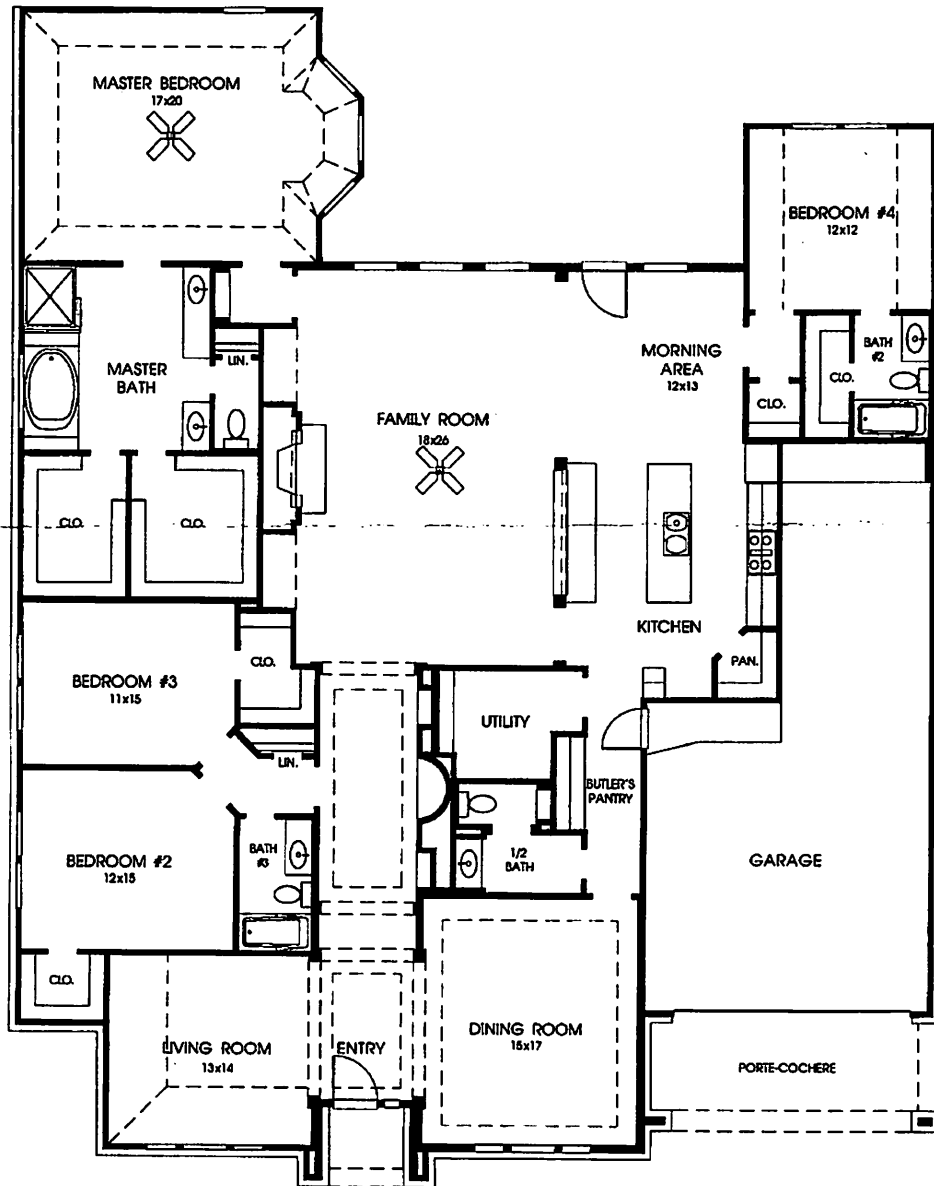

DESIGNS

Plan 3509W

This home contains approximately 3,509 square feet and includes four bedrooms and three and a half baths.

PERRY HOMES