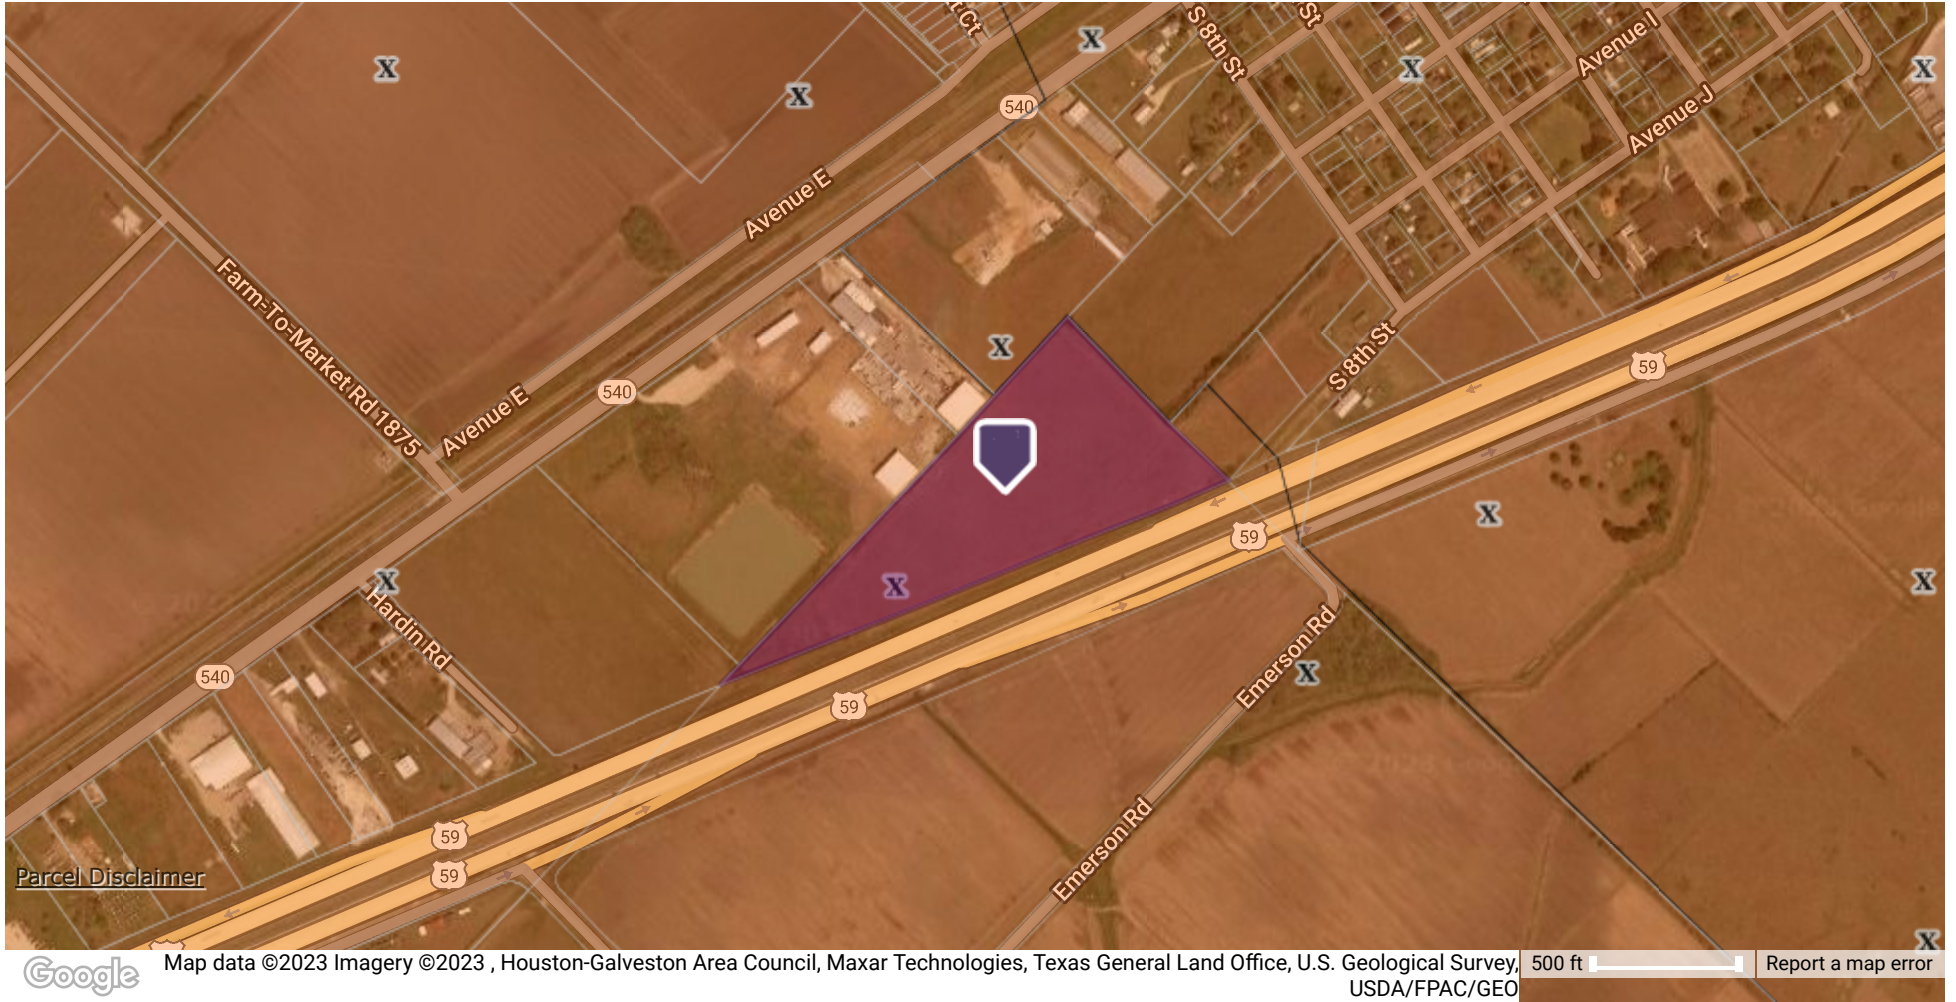

Flood Map

Flood Zone Code:	X	Special Flood Hazard Area (SFHA):	Out
Flood Zone Date:	12/21/2017	Within 250 Feet of Multiple Flood Zone:	No
Flood Zone Panel:	48157C0375M	Flood Community Name:	FORT BEND COUNTY
Flood Code Description:	Zone X-An Area That Is Determined To Be Outside The 100- And 500-Year Floodplains.		

-  Coastal 100-Year Floodway
-  Coastal 100-year Floodplain
-  100-year Floodway
-  100-year Floodplain
-  Undetermined
-  500-year Floodplain incl. levee protected area
-  Out of Special Flood Hazard Area