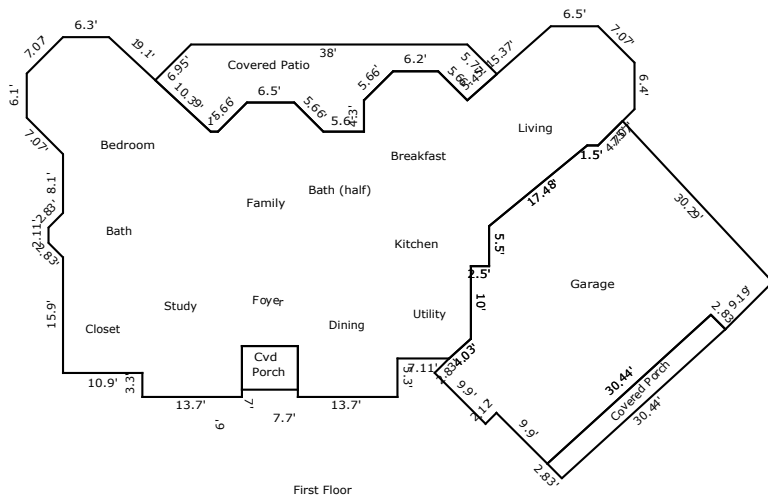

# Building Sketch (Page - 1)

Borrower	N/A			
Property Address	20714 Kings Crown Ct			
City	Humble	County Harris	State TX	Zip Code 77346
Lender/Client	None			

TOTAL Sketch by a la mode, inc.