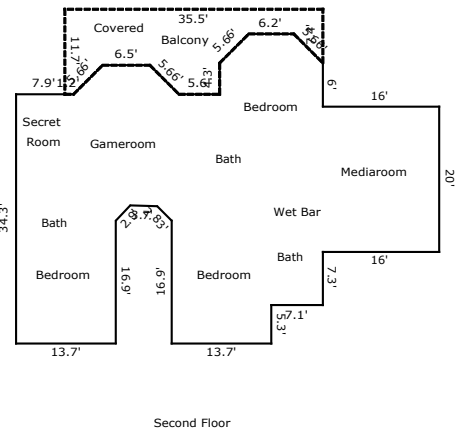

# Building Sketch (Page - 1)

Borrower	N/A			
Property Address	20714 Kings Crown Ct			
City	Humble	County Harris	State TX	Zip Code 77346
Lender/Client	None			

TOTAL Sketch by a la mode, inc.