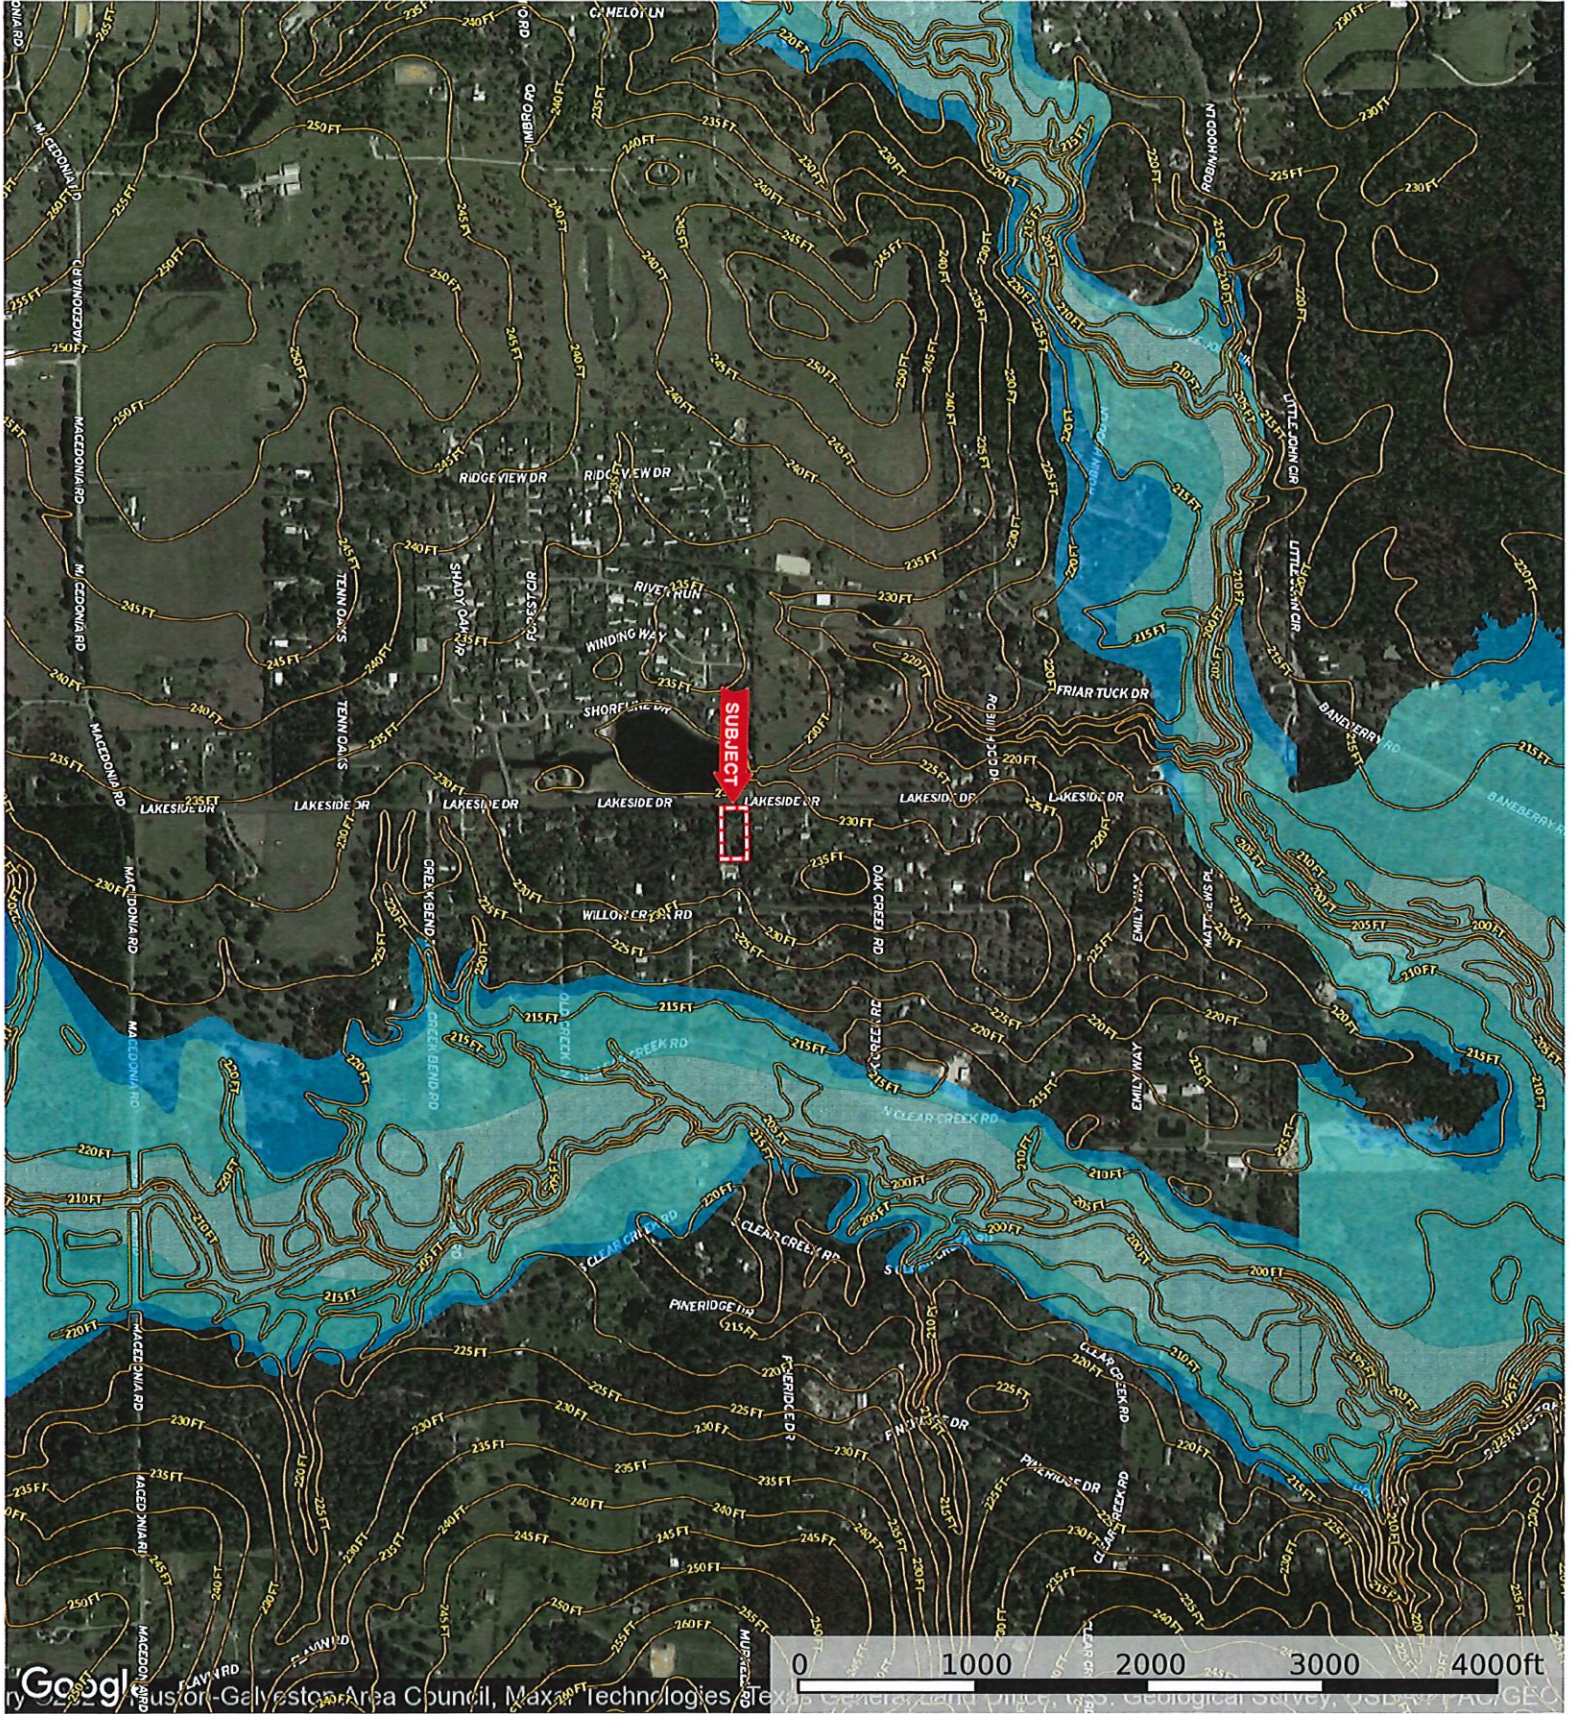

25163 Lakeside Dr.  
Waller County, Texas, AC +/-

Google

Boundary

The information contained herein was obtained from sources deemed to be reliable. MapRight Services makes no warranties or guarantees as to the completeness or accuracy thereof.

25163 Lakeside Dr.  
Waller County, Texas, AC +/-

Google Imagery ©2023 Houston-Galveston Area Council, Maxar Technologies, Texas General Land Office, U.S. Geological Survey

 Boundary

 The information contained herein was obtained from sources deemed to be reliable. MapRight Services makes no warranties or guarantees as to the completeness or accuracy thereof.

25163 Lakeside Dr.  
Waller County, Texas, AC +/-

- Boundary
- 100 Year Floodplain
- 500 Year Floodplain
- Floodway
- Special
- Unmapped/ Not Included