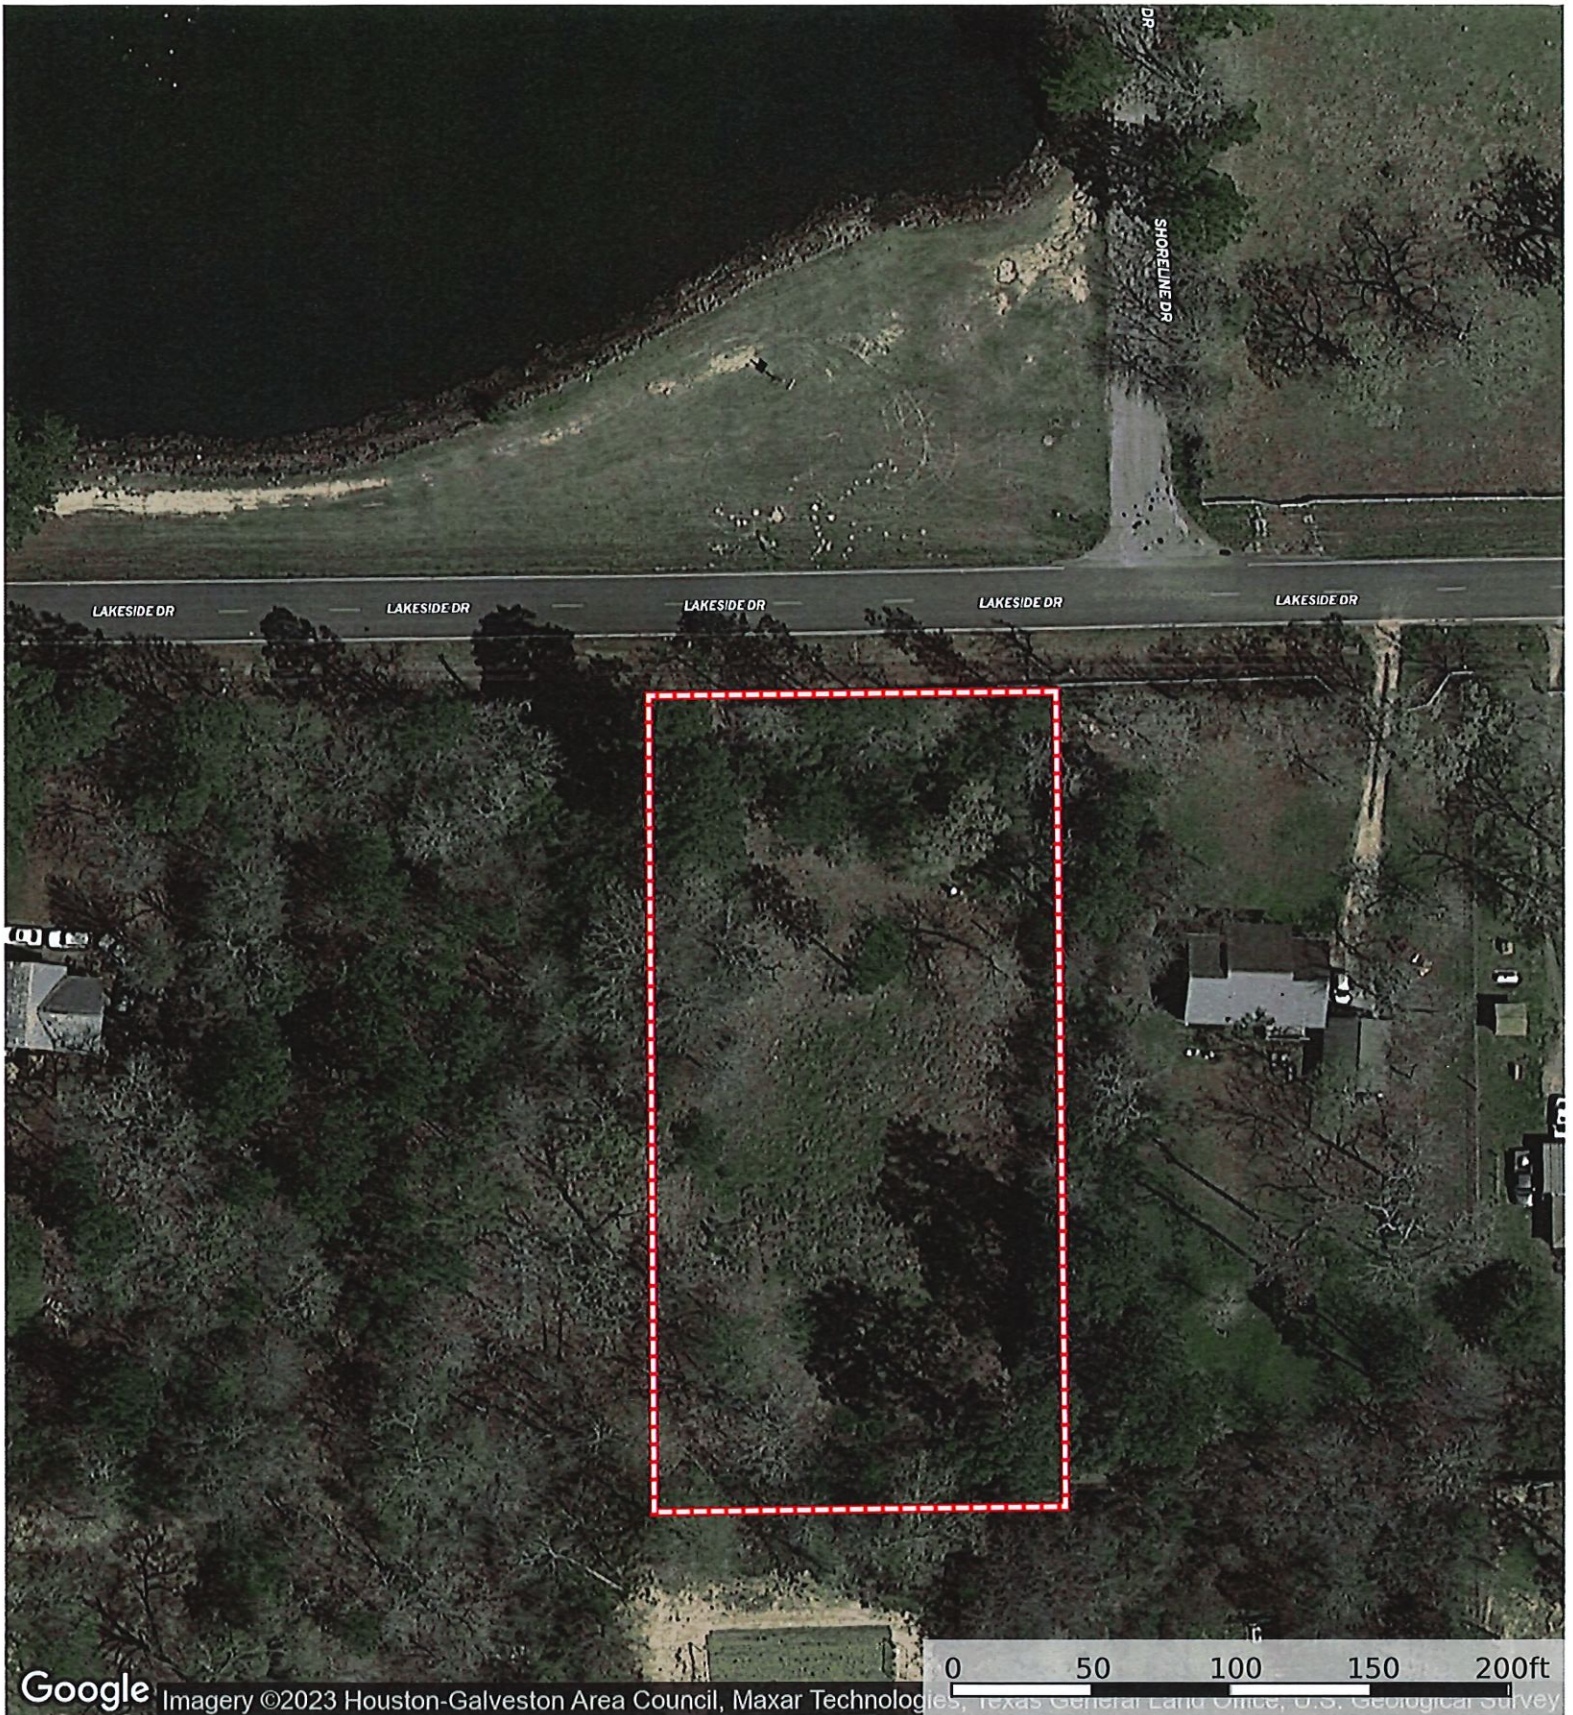

25163 Lakeside Dr.  
Waller County, Texas, AC +/-

Google

Boundary

The information contained herein was obtained from sources deemed to be reliable. MapRight Services makes no warranties or guarantees as to the completeness or accuracy thereof.

25163 Lakeside Dr.  
Waller County, Texas, AC +/-

Google Imagery ©2023 Houston-Galveston Area Council, Maxar Technologies, Texas General Land Office, U.S. Geological Survey

 Boundary

 The information contained herein was obtained from sources deemed to be reliable. MapRight Services makes no warranties or guarantees as to the completeness or accuracy thereof.

25163 Lakeside Dr.  
Waller County, Texas, AC +/-

- Boundary
- 100 Year Floodplain
- 500 Year Floodplain
- Floodway
- Special
- Unmapped/ Not Included