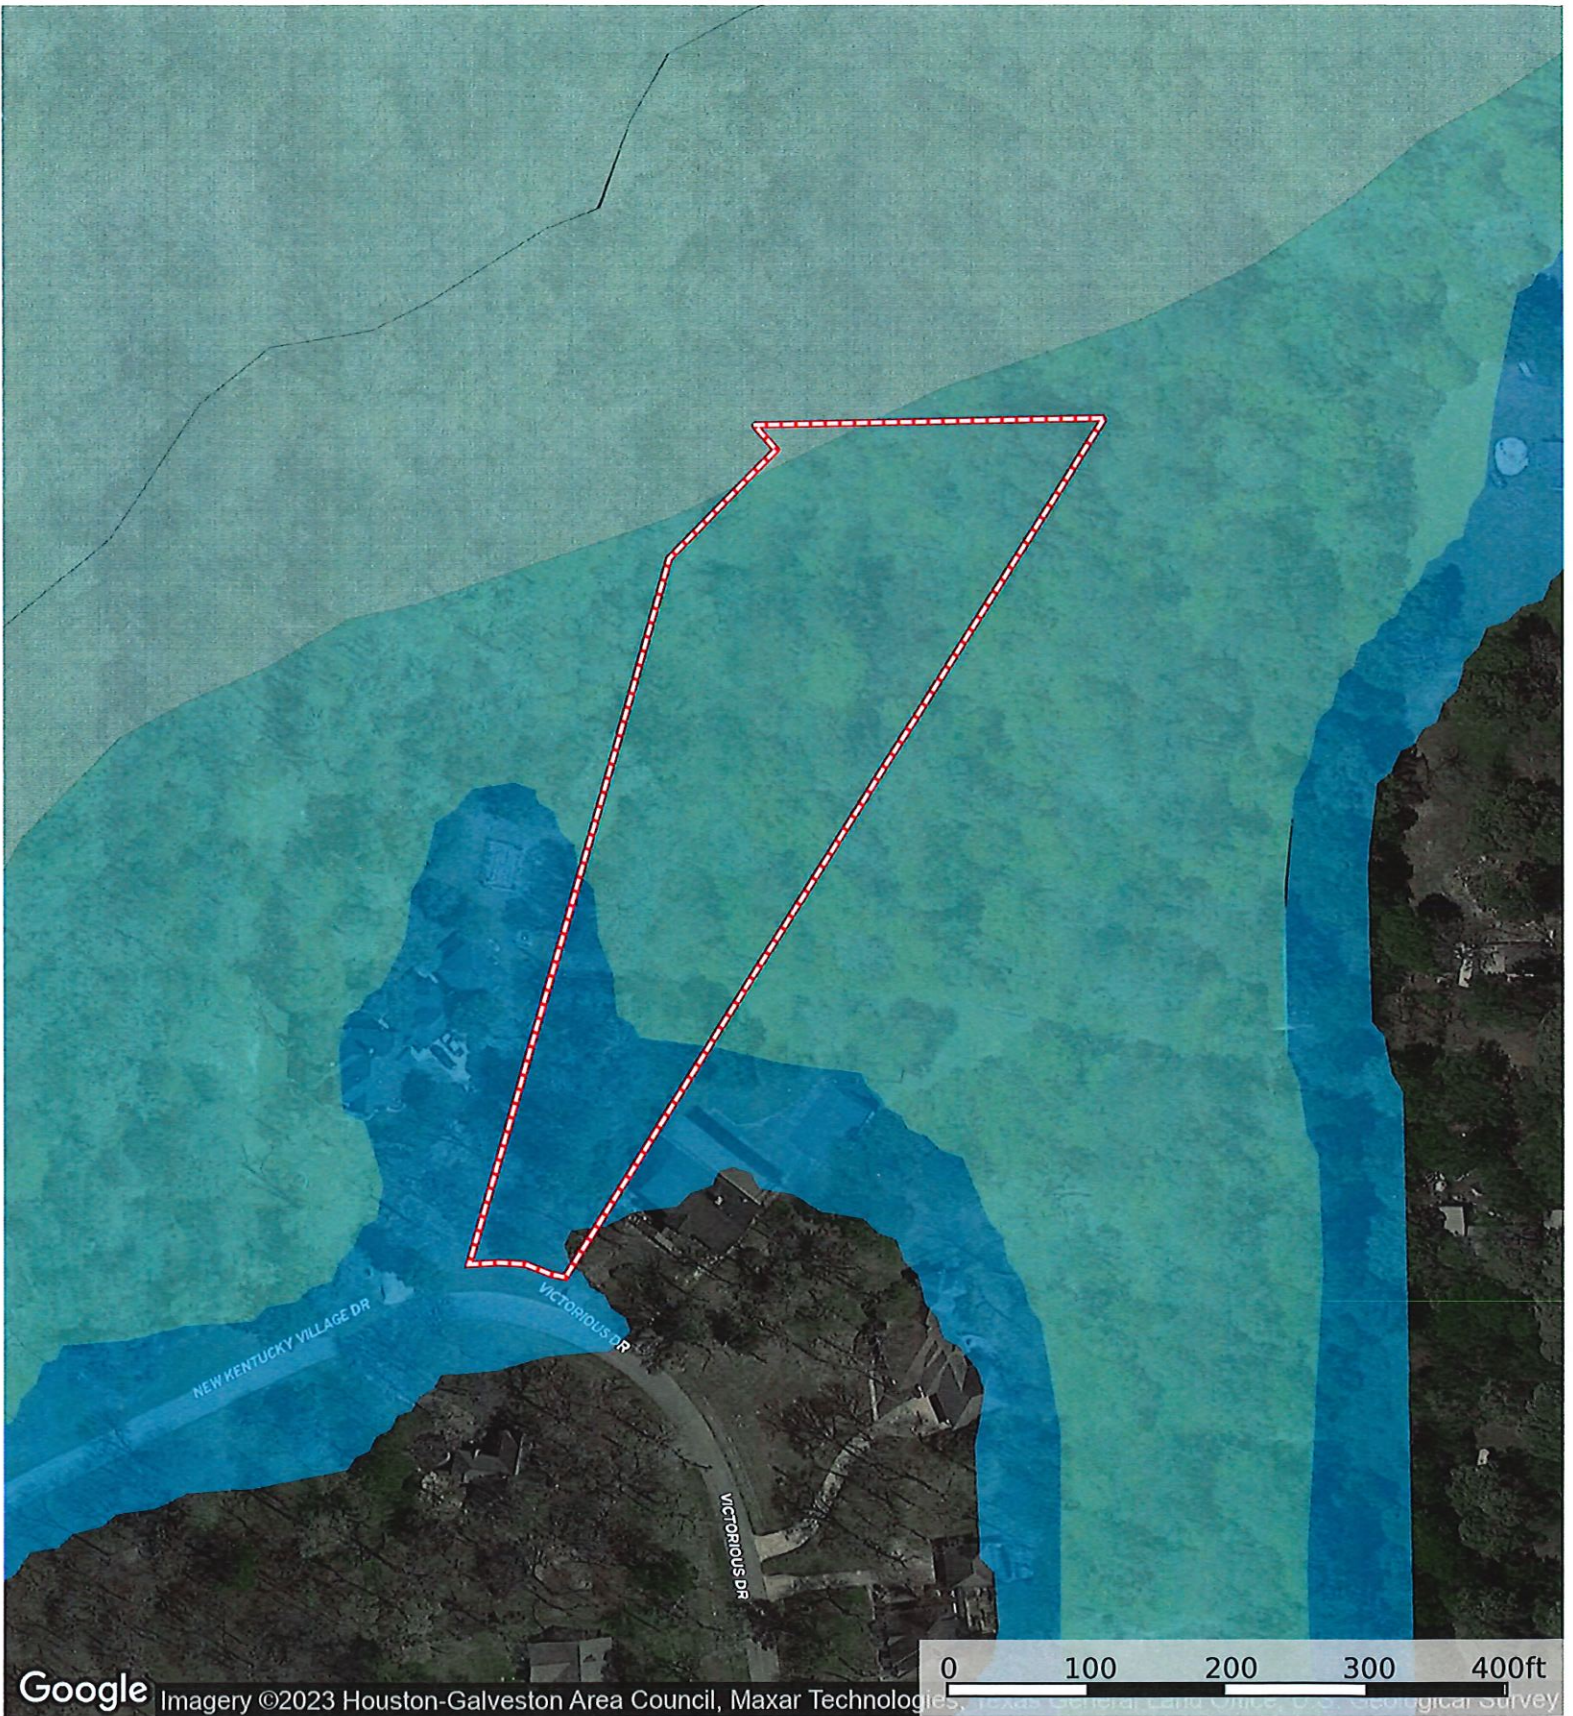

# 20731 New Kentucky Village

Harris County, Texas, AC +/-

 Boundary

 Boundary

- Boundary
- 100 Year Floodplain
- 500 Year Floodplain
- Floodway
- Special
- Unmapped/ Not Included