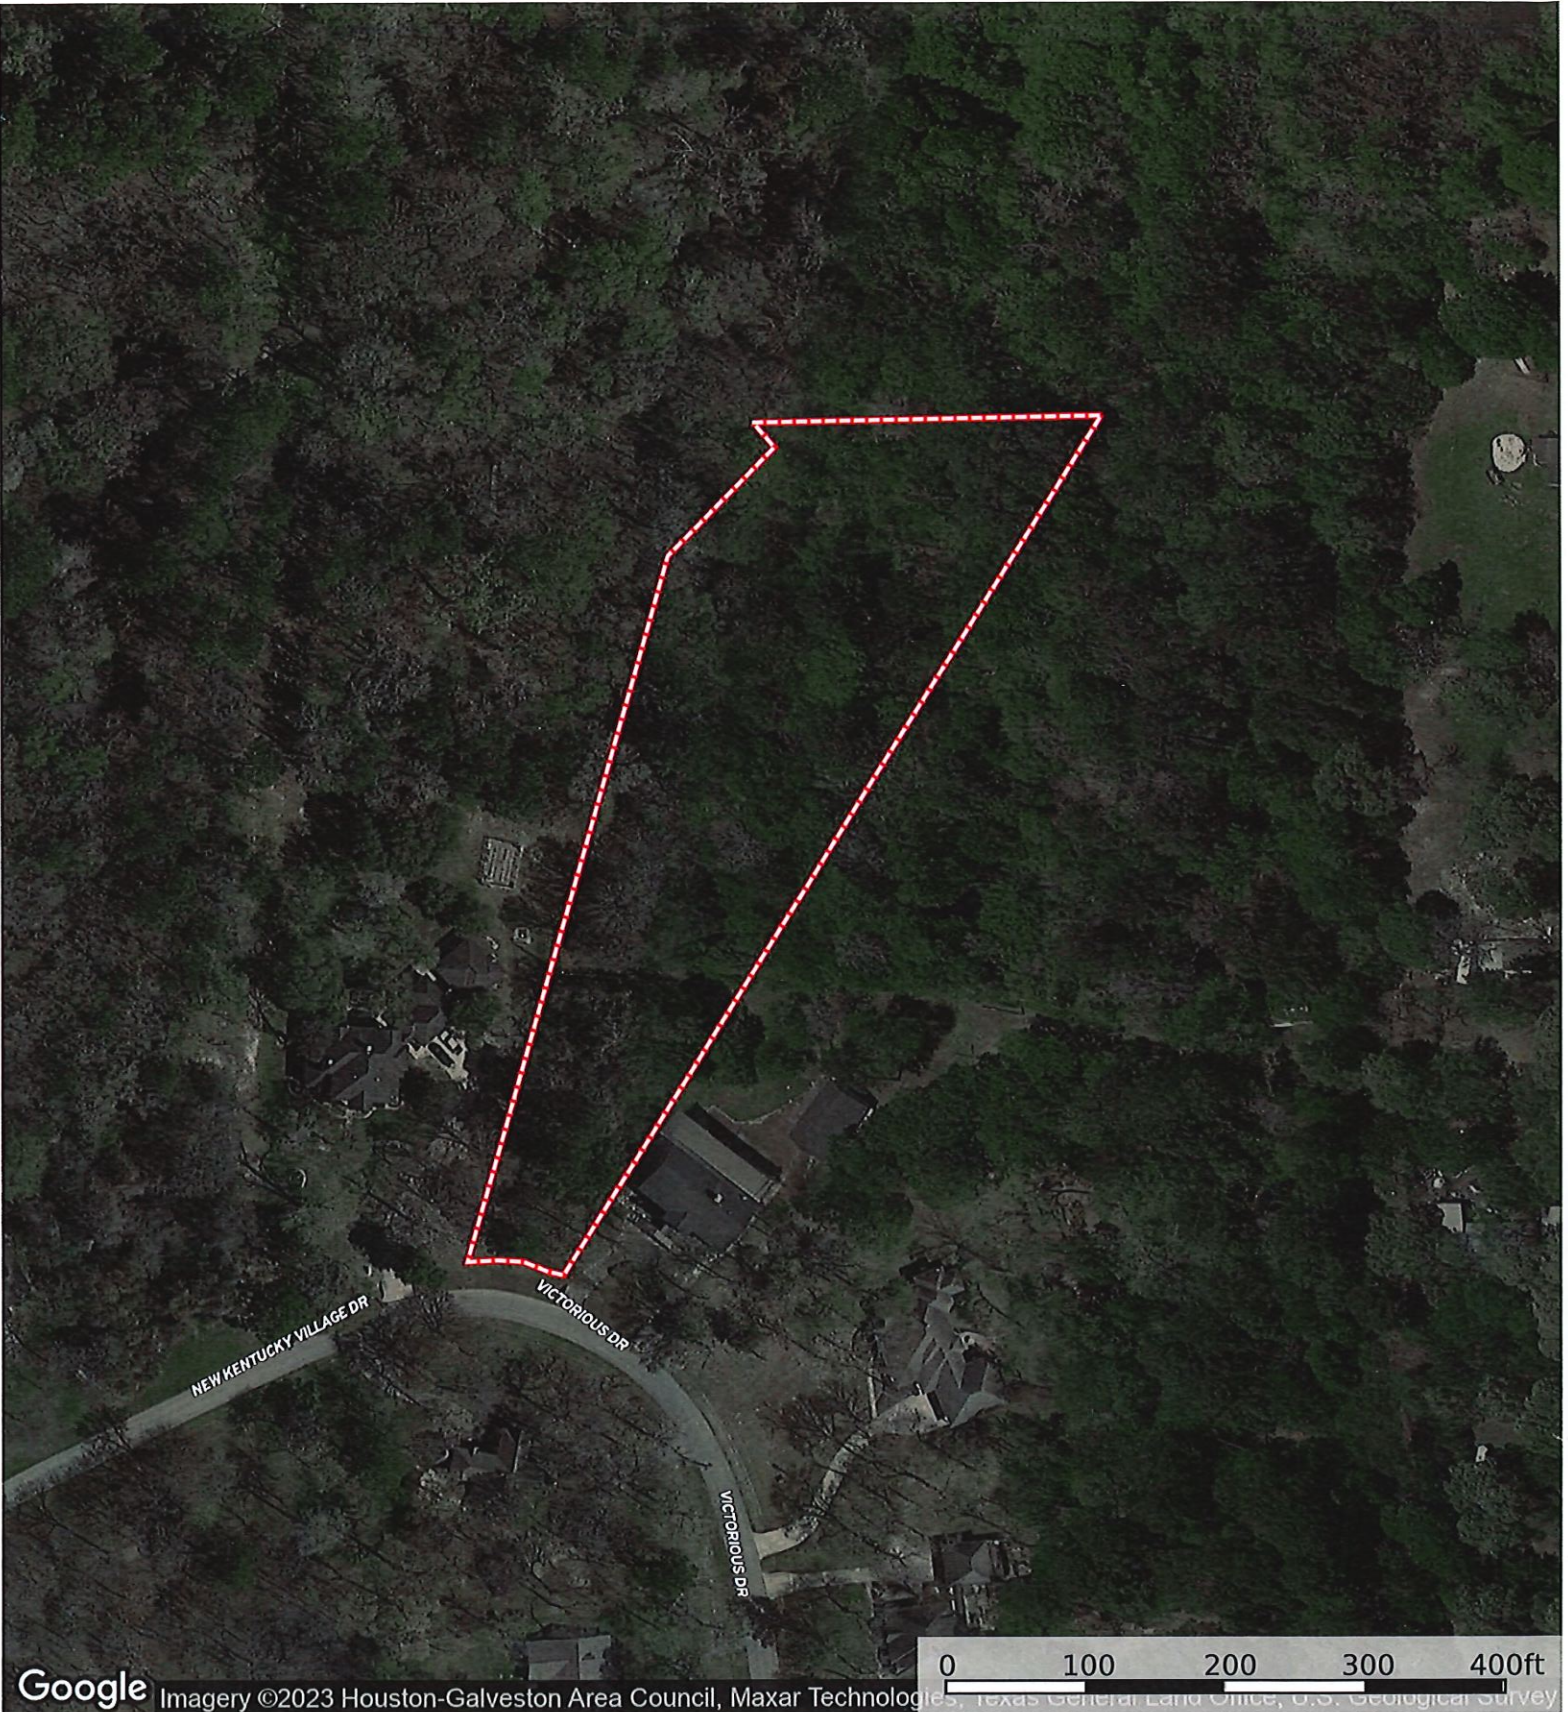

# 20731 New Kentucky Village

Harris County, Texas, AC +/-

 Boundary

 Boundary

- Boundary
- 100 Year Floodplain
- 500 Year Floodplain
- Floodway
- Special
- Unmapped/ Not Included