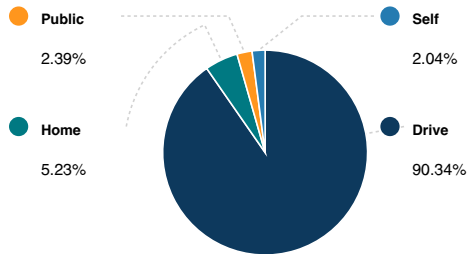

OCCUPANCY

FAIR MARKET RENTS (COUNTY)

QUALITY OF LIFE

WORKERS BY INDUSTRY

Agricultural, Forestry, Fishing	654
Mining	
Construction	1,388
Manufacturing	1,672
Transportation and Communications	599
Wholesale Trade	498
Retail Trade	1,415
Finance, Insurance and Real Estate	846
Services	4,084
Public Administration	118
Unclassified	

WORKFORCE

HOUSEHOLD INCOME

Average Household Income **\$64,298**

Average Per Capita Income **\$32,896**

COMMUTE METHOD

Median Travel Time **25 min**

WEATHER

January High Temp (avg °F)	62.4
January Low Temp (avg °F)	42.3
July High Temp (avg °F)	93
July Low Temp (avg °F)	74.2
Annual Precipitation (inches)	49.48

EDUCATION

EDUCATIONAL CLIMATE INDEX (1)

HIGHEST LEVEL ATTAINED

Less than 9th grade	1,496
Some High School	3,480
High School Graduate	3,536
Some College	3,390
Associate Degree	763
Bachelor's Degree	5,194
Graduate Degree	1,930