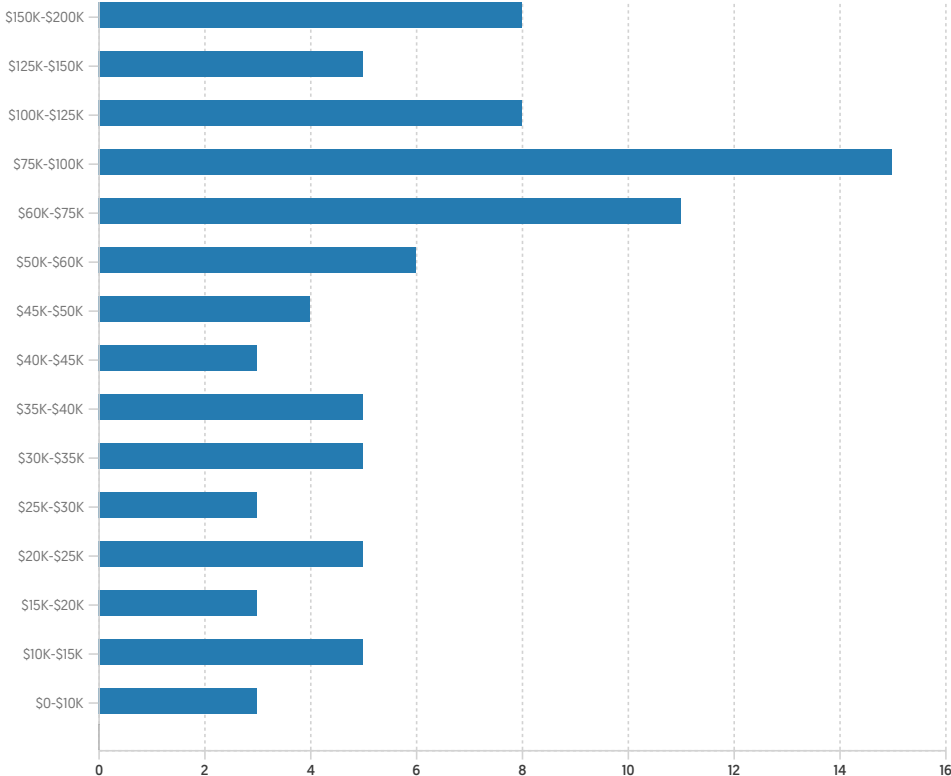

HOUSEHOLD INCOME

Average Household Income **$64,298**

Average Per Capita Income **$32,896**