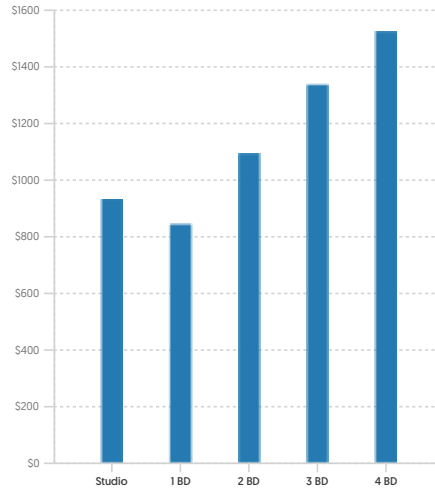

FAIR MARKET RENTS (COUNTY)

QUALITY OF LIFE

WORKERS BY INDUSTRY

Agricultural, Forestry, Fishing	654
Mining	
Construction	1,388
Manufacturing	1,672
Transportation and Communications	599
Wholesale Trade	498
Retail Trade	1,415
Finance, Insurance and Real Estate	846
Services	4,084
Public Administration	118
Unclassified