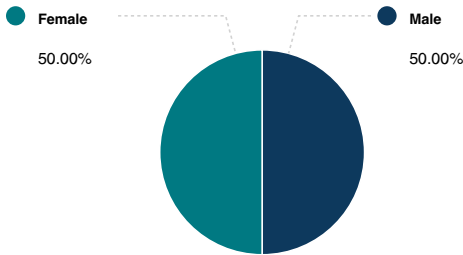

POPULATION

SUMMARY

Estimated Population	25,447
Population Growth (since 2010)	3.6%
Population Density (ppl / mile)	1,714
Median Age	35.8

HOUSEHOLD

Number of Households	9,200
Household Size (ppl)	3
Households w/ Children	5,793

AGE

GENDER

MARITAL STATUS

HOUSING

SUMMARY

Median Home Sale Price	$228,700
Median Year Built	1976

STABILITY

Annual Residential Turnover	11.88%