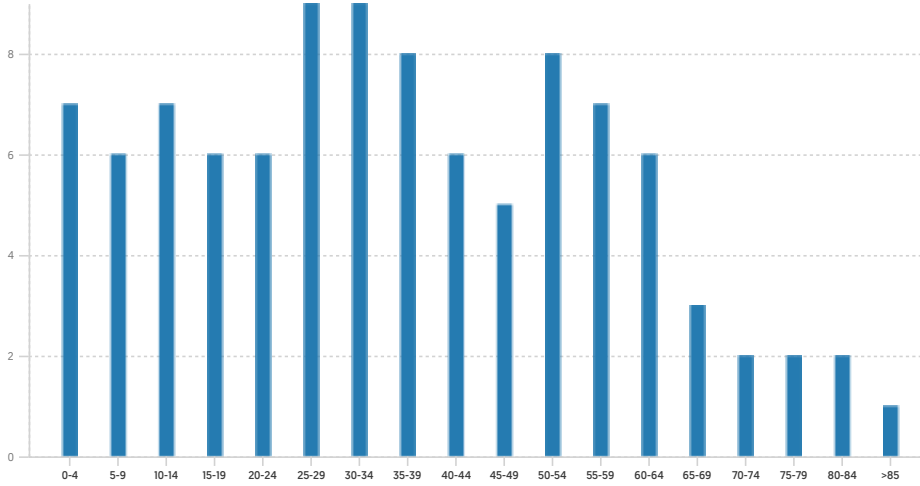

POPULATION

SUMMARY

Estimated Population	25,447
Population Growth (since 2010)	3.6%
Population Density (ppl / mile)	1,714
Median Age	35.8

HOUSEHOLD

Number of Households	9,200
Household Size (ppl)	3
Households w/ Children	5,793

AGE

GENDER

MARITAL STATUS

HOUSING

SUMMARY

Median Home Sale Price	\$228,700
Median Year Built	1976

STABILITY

Annual Residential Turnover	11.88%
-----------------------------	--------