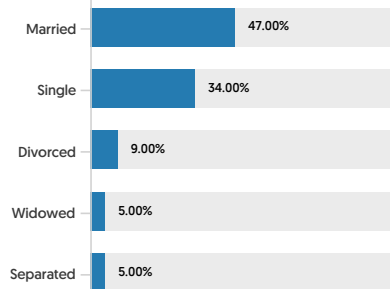

POPULATION

SUMMARY

Estimated Population	25,447
Population Growth (since 2010)	3.6%
Population Density (ppl / mile)	1,714
Median Age	35.8

HOUSEHOLD

Number of Households	9,200
Household Size (ppl)	3
Households w/ Children	5,793

AGE

GENDER

MARITAL STATUS

HOUSING

SUMMARY

Median Home Sale Price	\$228,700
Median Year Built	1976

STABILITY

Annual Residential Turnover	11.88%
-----------------------------	--------