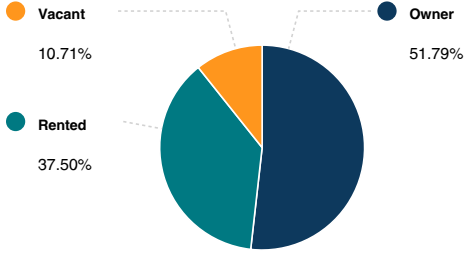

AGE

GENDER

MARITAL STATUS

HOUSING

SUMMARY

Median Home Sale Price	\$228,700
Median Year Built	1976

STABILITY

Annual Residential Turnover	11.88%
-----------------------------	--------

OCCUPANCY

FAIR MARKET RENTS (COUNTY)

QUALITY OF LIFE

WORKERS BY INDUSTRY

Agricultural, Forestry, Fishing	654
Mining	
Construction	1,388
Manufacturing	1,672
Transportation and Communications	599
Wholesale Trade	498
Retail Trade	1,415
Finance, Insurance and Real Estate	846
Services	4,084
Public Administration	118
Unclassified	