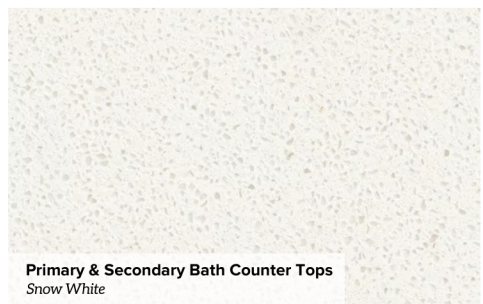

# Home Selections

612 E. 28th

**Entry, Kitchen, Living, Dining, Stairs**  
Regal Frontier | Bianco

**Kitchen Island Cabinet Color \***  
18" Milano Roundover - Mount Etna

**Kitchen Backsplash**  
VV10 - White Glossy (Herringbone Layout)  
Grout: #381 Bright White

**Kitchen Counter Tops \***  
Carrara Mist

**Kitchen Uppers & Lower Cabinets \***  
**Primary & Secondary Bath Cabinets \***  
18" Milano Roundover - Extra White

**Powder Bath & Utility Room Floor Tile \***  
MZ 50 Hex 8"  
Grout | #381 Bright White

**Front Door \***  
Marginal 6 Lite- 8' Over 1 Panel w/Flemish Glass  
Ebony Stain

**Primary Bath Tub & Shower Surround**  
Titan- MY96 Undulated 4 x 12 (Horizontal Stacked)  
Grout: #370 Dove Gray

**Primary Bath & Secondary Bath Floor Tile \*** (Staggered Lay)  
**Primary Bath Shower Floor Tile \*** 2 x 4  
FL06-Carrar Matte | 12 x 24  
Grout: Bleached Wood

**Primary & Secondary Bath Counter Tops**  
Snow White

**Secondary Bath- Tub/Shower Surround**  
VV10 White- Glossy 3x6  
Grout: 381 Bright White

**Snowbound | Wall Color**

**Extra White | Interior Trim, Closets, Pantry**