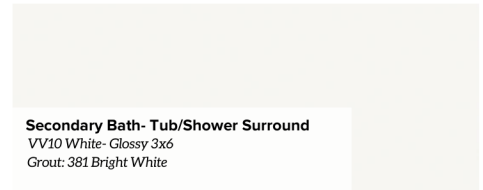

# Home Selections

612 E. 28th

**Entry, Kitchen, Living, Dining, Stairs**  
Regal Frontier | Bianco

**Kitchen Island Cabinet Color \***  
18" Milano Roundover - Mount Etna

**Kitchen Backsplash**  
VV10 - White Glossy (Herringbone Layout)  
Grout: #381 Bright White

**Kitchen Counter Tops \***  
Carrara Mist

**Kitchen Uppers & Lower Cabinets \***  
**Primary & Secondary Bath Cabinets \***  
18" Milano Roundover - Extra White

**Powder Bath & Utility Room Floor Tile \***  
MZ 50 Hex 8"  
Grout | #381 Bright White

**Front Door \***  
Marginal 6 Lite- 8' Over 1 Panel w/Flemish Glass  
Ebony Stain

**Primary Bath Tub & Shower Surround**  
Titan- MY96 Undulated 4 x 12 (Horizontal Stacked)  
Grout: #370 Dove Gray

**Primary Bath & Secondary Bath Floor Tile \*** (Staggered Lay)  
**Primary Bath Shower Floor Tile \*** 2 x 4  
FL06-Carrar Matte | 12 x 24  
Grout: Bleached Wood

**Primary & Secondary Bath Counter Tops**  
Snow White

**Secondary Bath- Tub/Shower Surround**  
VV10 White- Glossy 3x6  
Grout: 381 Bright White

**Snowbound | Wall Color**

**Extra White | Interior Trim, Closets, Pantry**