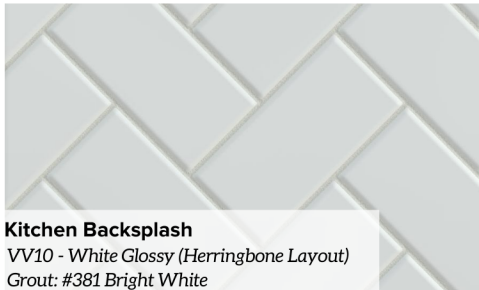

# Home Selections

612 E. 28th

**Entry, Kitchen, Living, Dining, Stairs**  
Regal Frontier | Bianco

**Kitchen Island Cabinet Color \***  
18" Milano Roundover - Mount Etna

**Kitchen Backsplash**  
VV10 - White Glossy (Herringbone Layout)  
Grout: #381 Bright White

**Kitchen Counter Tops \***  
Carrara Mist

**Kitchen Uppers & Lower Cabinets \***  
**Primary & Secondary Bath Cabinets \***  
18" Milano Roundover - Extra White

**Powder Bath & Utility Room Floor Tile \***  
MZ 50 Hex 8"  
Grout | #381 Bright White