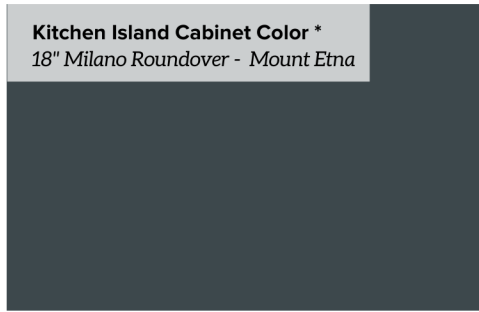

# Home Selections

612 E. 28th

**Entry, Kitchen, Living, Dining, Stairs**  
Regal Frontier | Bianco

**Kitchen Island Cabinet Color \***  
18" Milano Roundover - Mount Etna

**Kitchen Backsplash**  
VV10 - White Glossy (Herringbone Layout)  
Grout: #381 Bright White

**Kitchen Counter Tops \***  
Carrara Mist

**Kitchen Uppers & Lower Cabinets \***  
**Primary & Secondary Bath Cabinets \***  
18" Milano Roundover - Extra White

**Powder Bath & Utility Room Floor Tile \***  
MZ 50 Hex 8"  
Grout | #381 Bright White