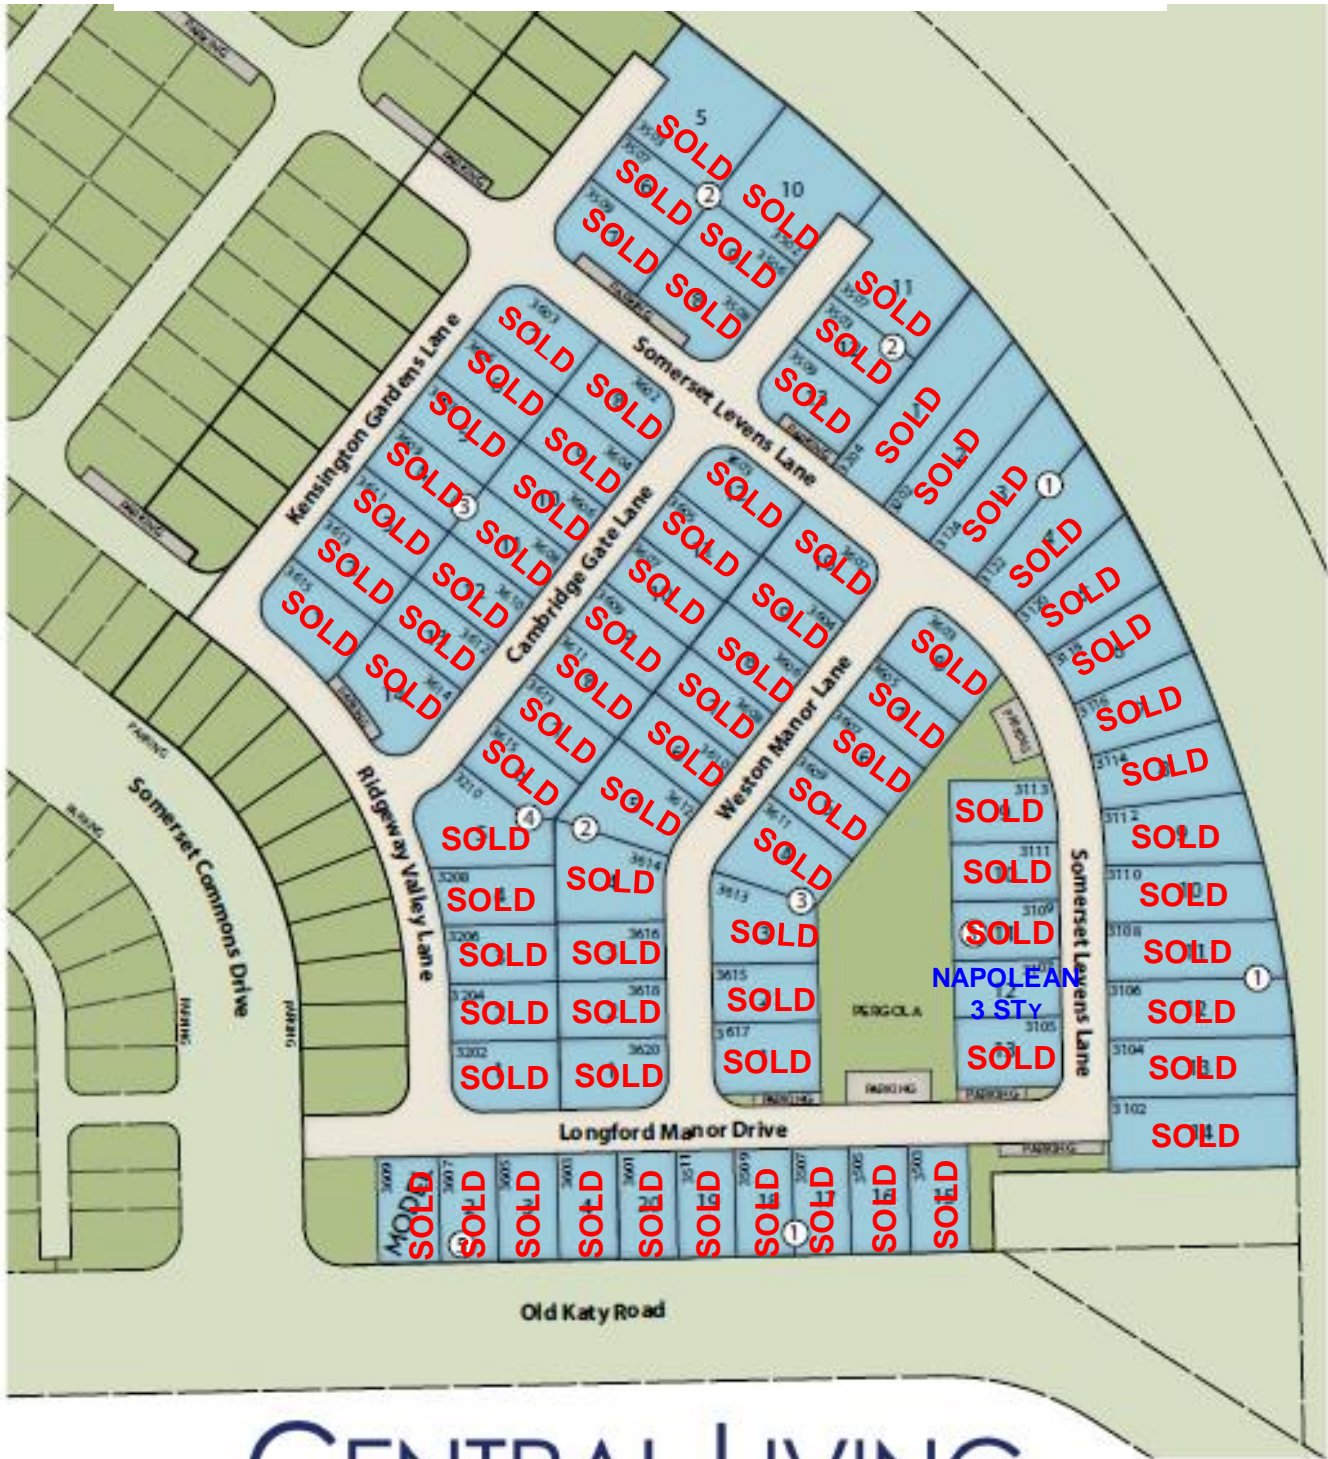

SOMERSET GREEN

CENTRAL LIVING by David Weekley Homes

Artist's concept only. Rendering subject to change without notice.