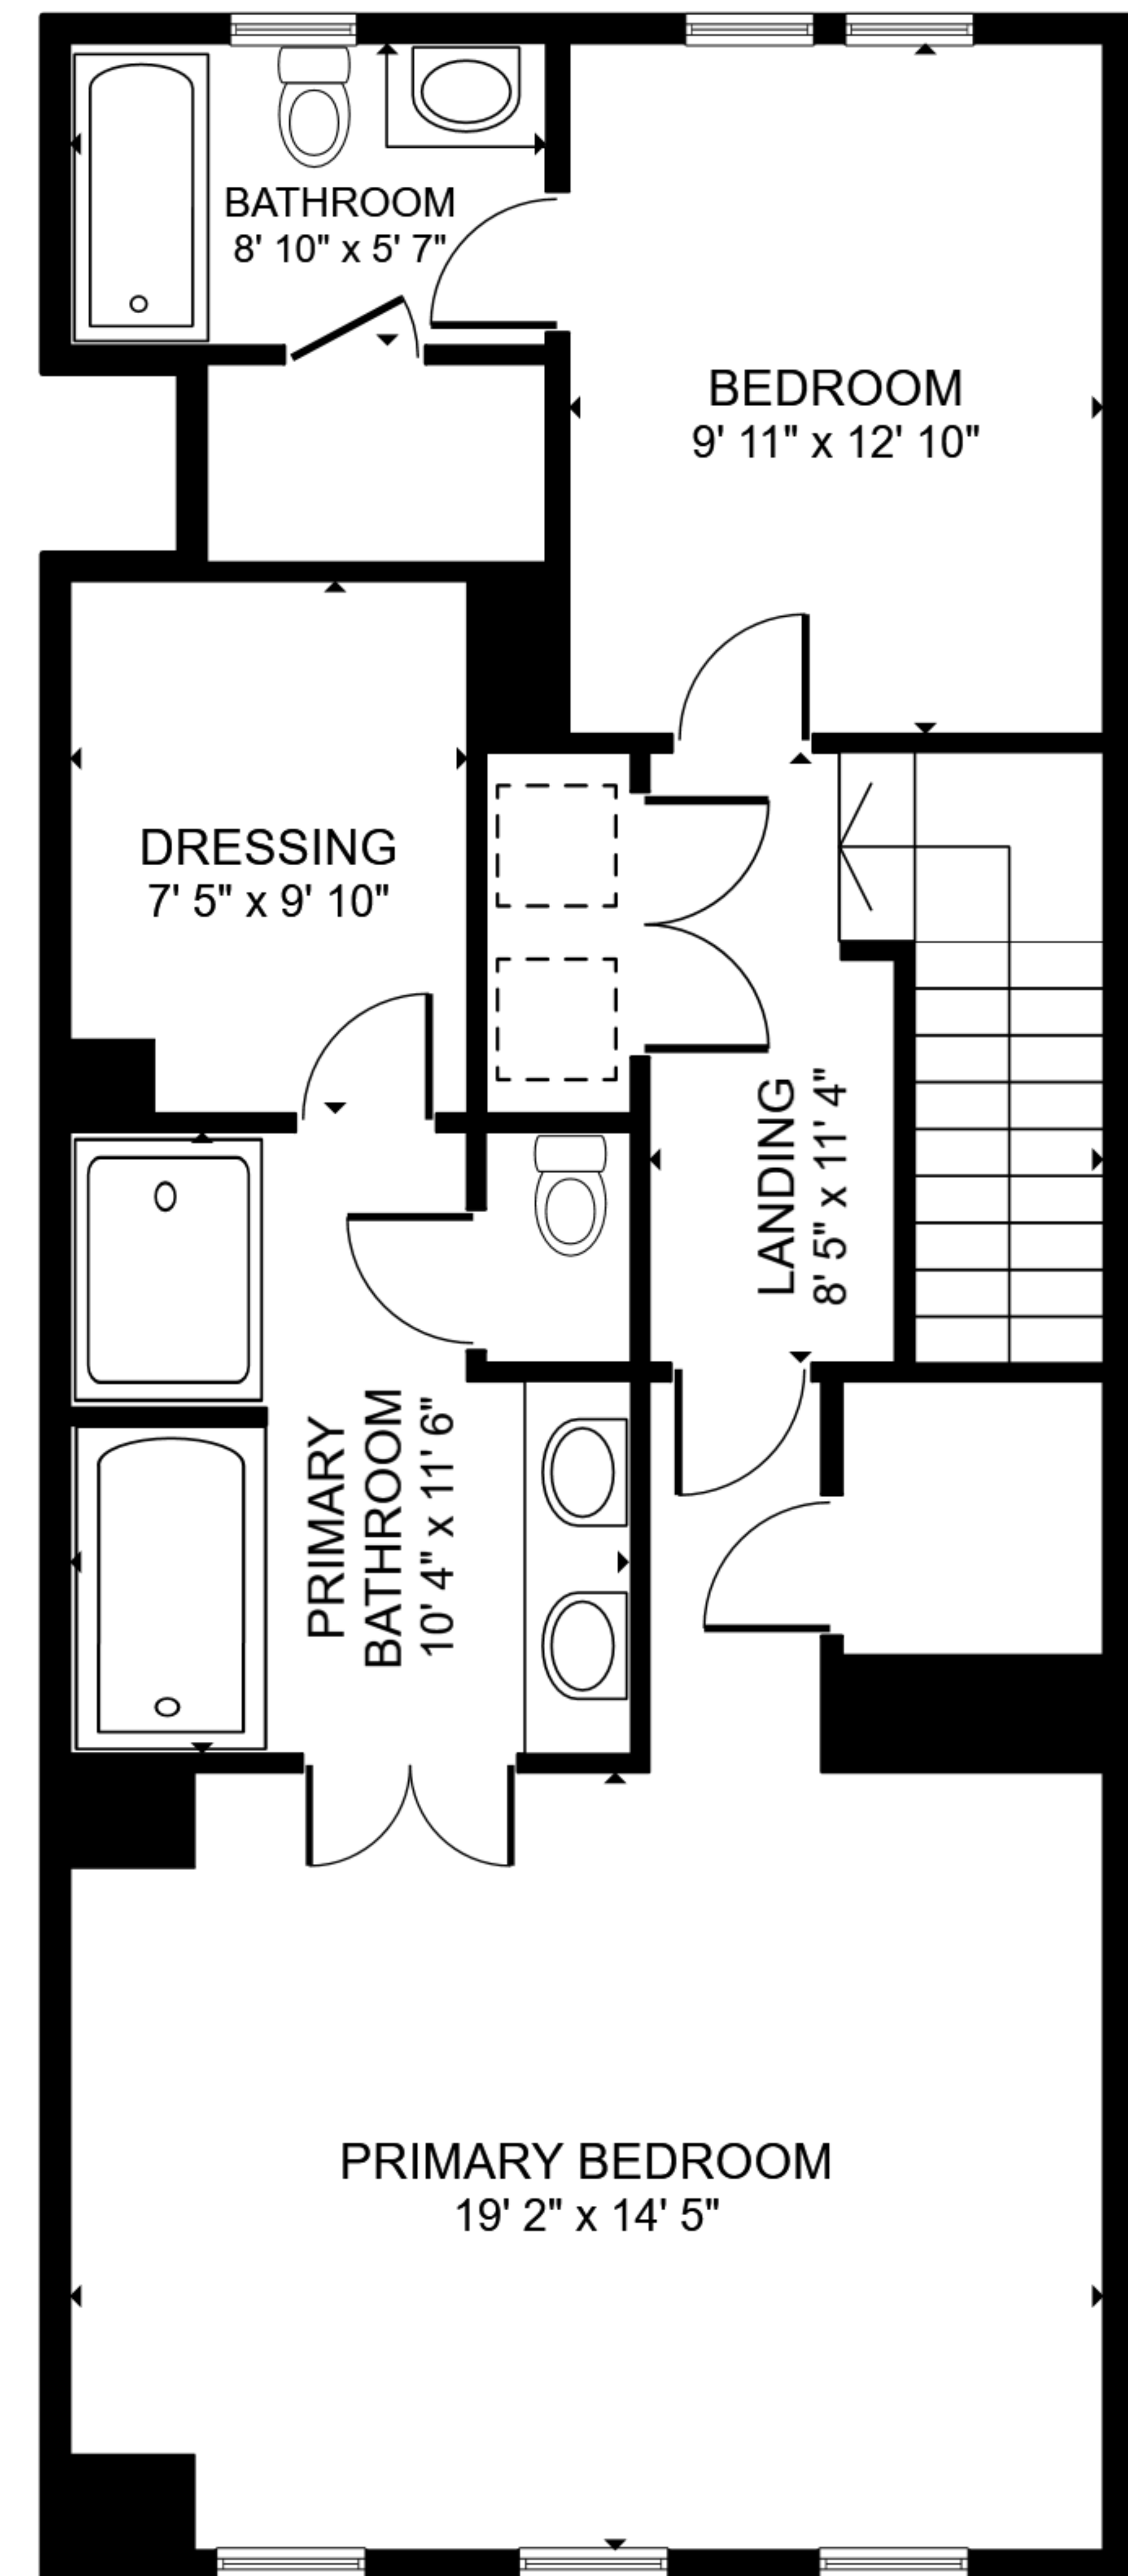

FLOOR 1

FLOOR 2

FLOOR 3

GROSS INTERNAL AREA  
 FLOOR 1 405 sq.ft. FLOOR 2 779 sq.ft. FLOOR 3 860 sq.ft.  
 EXCLUDED AREAS : BALCONY 83 sq.ft.  
 TOTAL : 2,044 sq.ft.  
 SIZES AND DIMENSIONS ARE APPROXIMATE, ACTUAL MAY VARY.