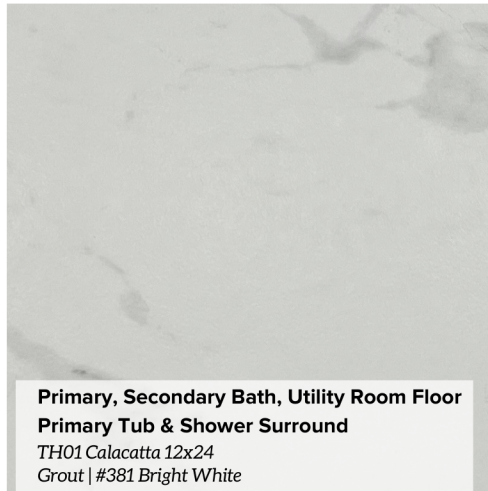

Home Selections

602 W. 21st

Entry, Kitchen, Living, Dining & Stairs
Regal Frontier | Bianco

Kitchen Counter Tops *
Carrara Blizzard

Kitchen Backsplash
VV10 - White Glossy (Herringbone Layout)
Grout: #381 Bright White

**Primary, Secondary Bath, Utility Room Floor
Primary Tub & Shower Surround**
TH01 Calacatta 12x24
Grout | #381 Bright White

Kitchen Uppers & Loweres *
Primary & Secondary Bath Cabinets *
Milano 18 Roundover | Extra White

Kitchen Island Cabinet Color *
Milano 18 Roundover | Salty Dog

**Primary & Secondary Bath
Counter Tops**

Primary Bath Shower Floor
Matte Dessert Gray | 1.5" Hex
Grout | #381 Bright White

Secondary Bath- Tub Surround
VV10 White- Glossy 3 x 6
Grout: #381 Bright White

Front Door *
Marginal 9 Lite- 8' w/Flemish Glass
Ebony Stain

Powder Bath Floor Tile *
Artic White 1.5" Hex
Grout | #381 Bright White

Snowbound | Wall Color

Extra White | Interior Trim, Closets, Pantry

Interior Paint