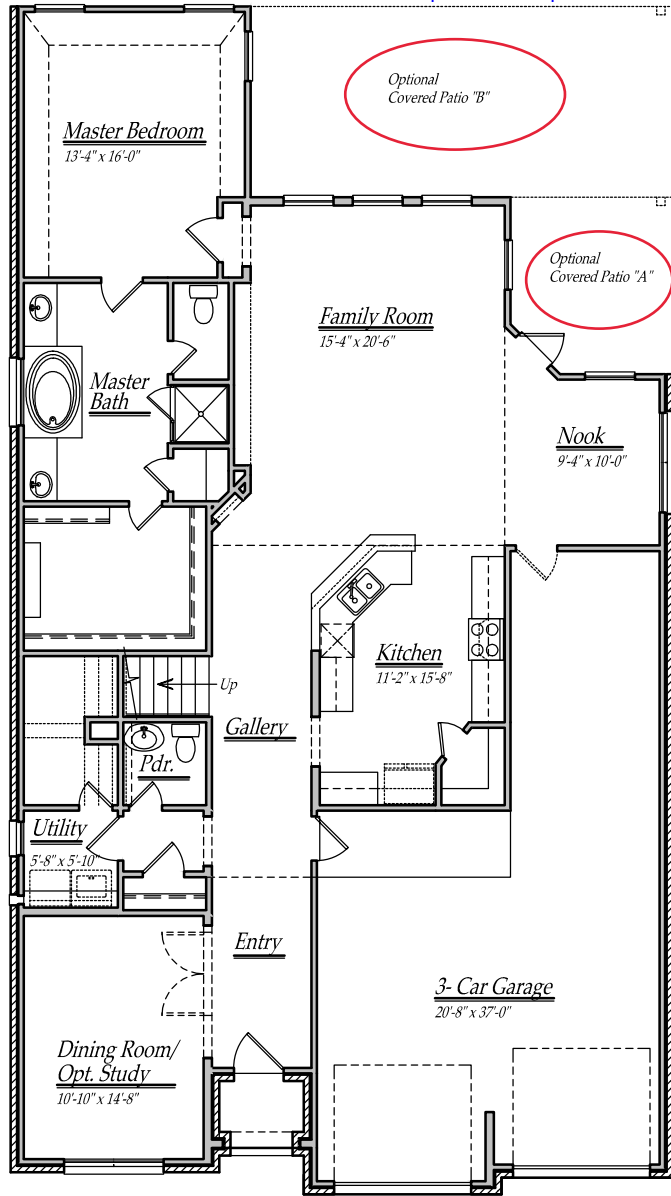

Lakewood Builders

Wraparound patio selected

First Floor