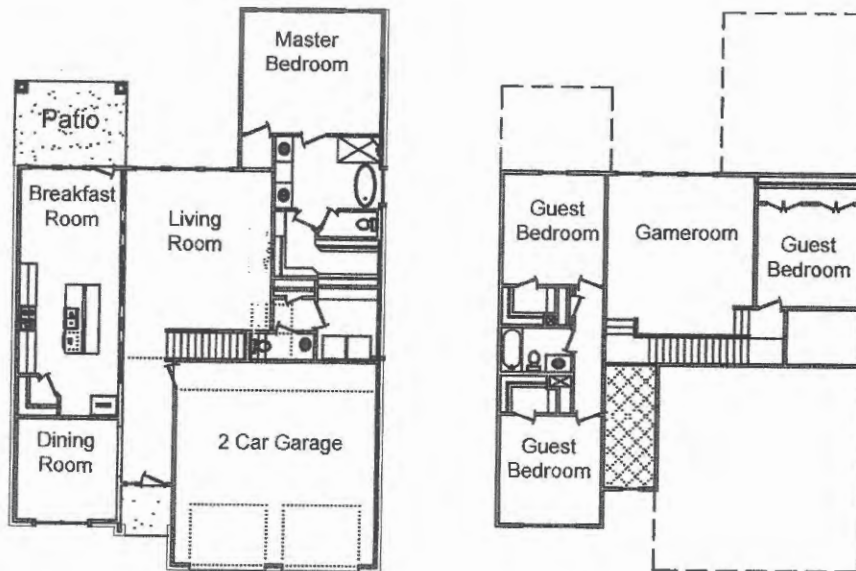

RAYBURN FLOORPLAN

- Sq. Footage – 2592'
- Bedrooms – 4
- Bathrooms – 2.5
- Garage – 2
- Formal Dining
- Gameroom

FLOOR PLANS AND ELEVATIONS ARE SUBJECT TO CHANGE AT BUILDERS DISCRETION & DIMENSIONS ARE APPROXIMATE.