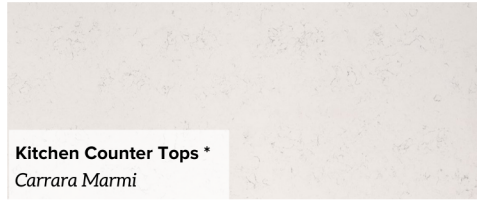

Home Selections

604 W. 21st

Entry, Kitchen, Living, Dining & Stairs
Regal Frontier | Bianco

Kitchen Counter Tops *
Carrara Marmi

Kitchen Backsplash *
AT24 - Arzezen - Picket
Grout: #381 Bright White

Powder Bath Floor *
Me 29 Cosmo Blue 12x12
Grout: #381 Bright White

**Kitchen Uppers, Lower & Island
Primary & Secondary Bath Cabinets**
Milano 18 Roundover | Extra White

Garage Build Out Cabinet Color *
Milano 18 Roundover | Morning Fog

Primary Bath Tub & Shower Surround
VV10 - White Glossy (Herringbone Layout)
Grout: #381 Bright White