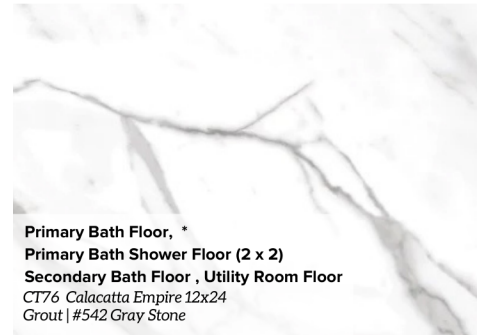

Primary Bath Tub & Shower Surround
VV10 - White Glossy (Herringbone Layout)
Grout: #381 Bright White

Primary Bath Floor, *
Primary Bath Shower Floor (2 x 2)
Secondary Bath Floor , Utility Room Floor
CT76 Calacatta Empire 12x24
Grout | #542 Gray Stone