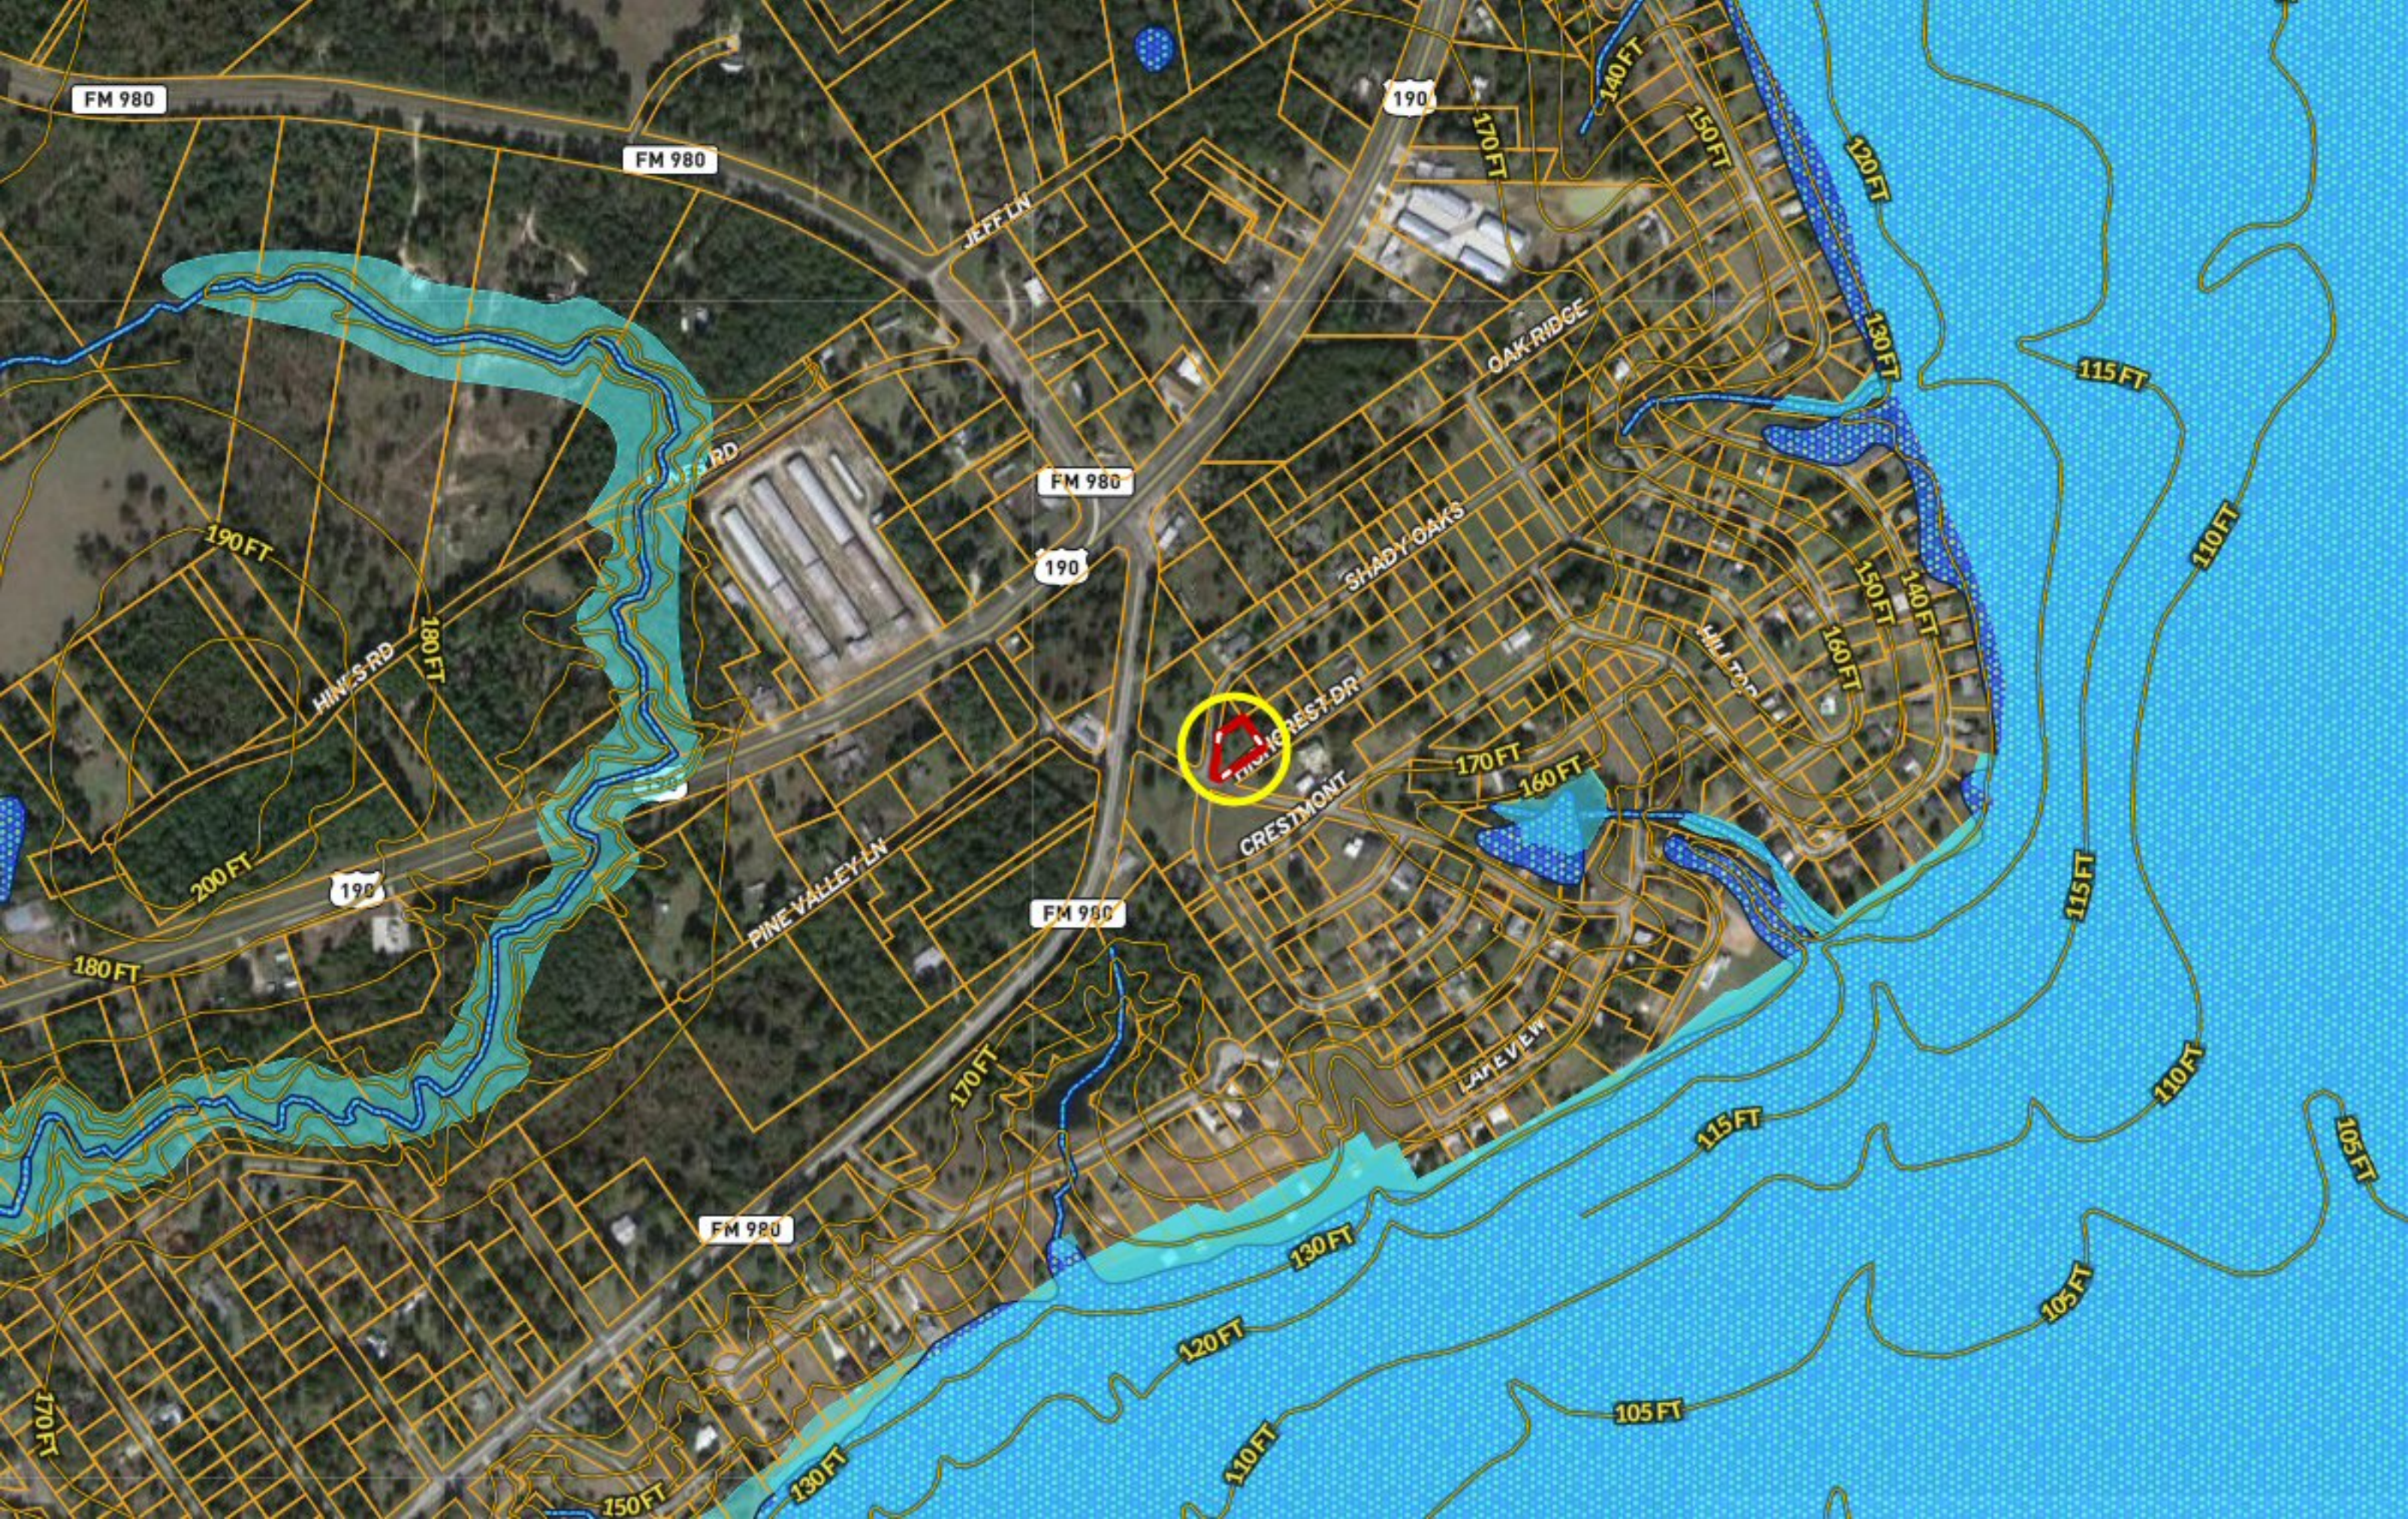

0.35-ac Highcrest Dr ~ Point Look Out Ests

Copyright © and (P) 1988–2010 Microsoft Corporation and/or its suppliers. All rights reserved. <http://www.microsoft.com/mappoint/>
Certain mapping and direction data © 2010 NAVTEQ. All rights reserved. The Data for areas of Canada includes information taken with permission from Canadian authorities, including: © Her Majesty the Queen in Right of Canada, © Queen's Printer for Ontario. NAVTEQ and NAVTEQ ON BOARD are trademarks of NAVTEQ. © 2010 Tele Atlas North America, Inc. All rights reserved. Tele Atlas and Tele Atlas North America are trademarks of Tele Atlas, Inc. © 2010 by Applied Geographic Systems. All rights reserved.

FM 980

FM 980

FARM-TO-MARKET RD 980

LOOKOUT DR

HIGHCREST DR

LOOKOUT DR

CRESTMONT

HIGHCREST DR

CRESTMONT

COOL CREST

LOOKOUT DR

170 FT

SHADY OAKS

SHADY OAKS

SHADY OAKS

HIGHCREST DR

HIGHCREST DR

LOOKOUT DR

HIGHCREST DR

HIGHCREST DR