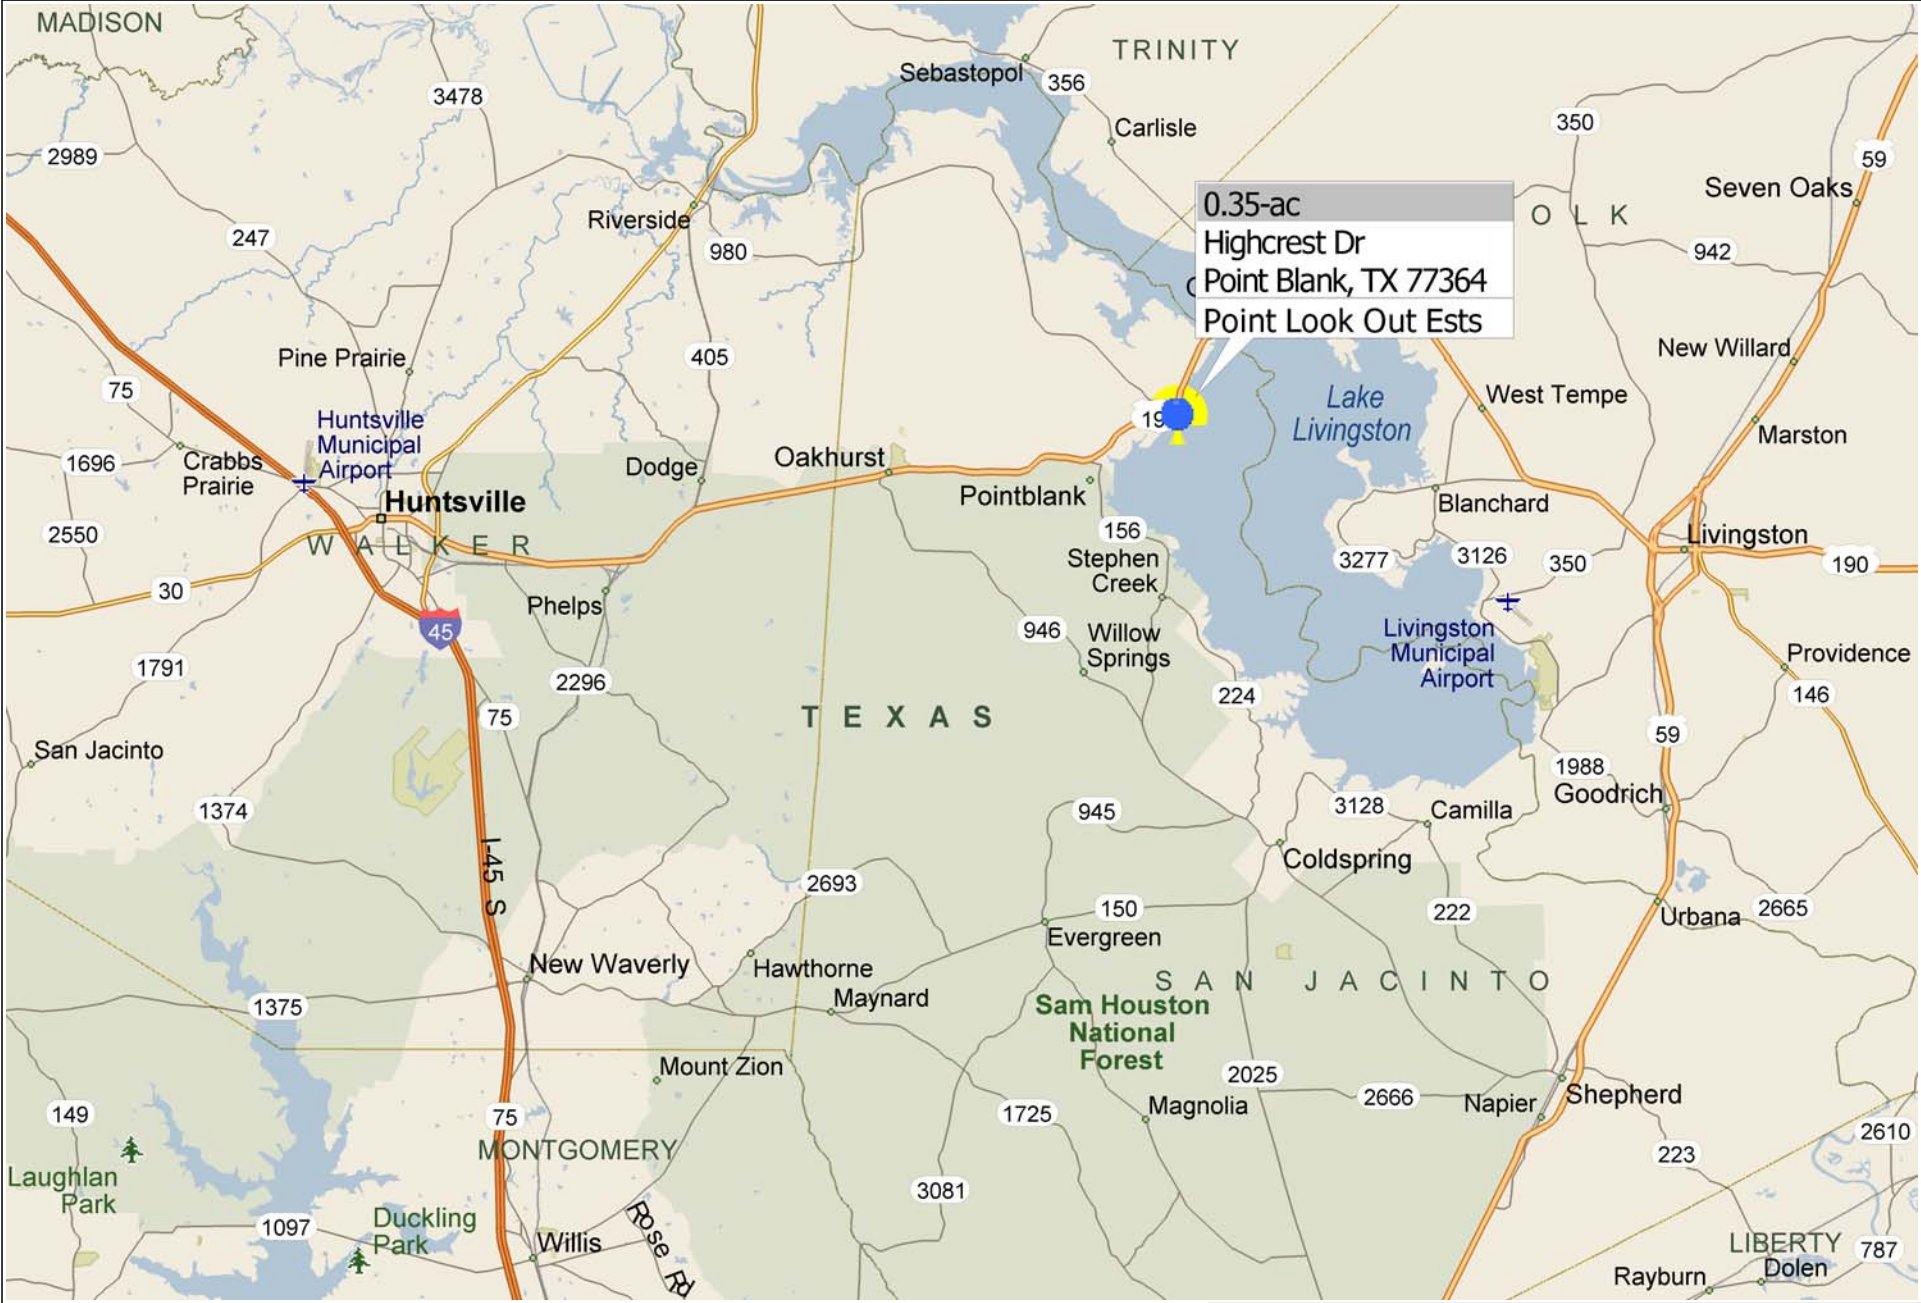

0.35-ac Highcrest Dr ~ Point Look Out Ests

Copyright © and (P) 1988–2010 Microsoft Corporation and/or its suppliers. All rights reserved. <http://www.microsoft.com/mappoint/>
Certain mapping and direction data © 2010 NAVTEQ. All rights reserved. The Data for areas of Canada includes information taken with permission from Canadian authorities, including: © Her Majesty the Queen in Right of Canada, © Queen's Printer for Ontario. NAVTEQ and NAVTEQ ON BOARD are trademarks of NAVTEQ. © 2010 Tele Atlas North America, Inc. All rights reserved. Tele Atlas and Tele Atlas North America are trademarks of Tele Atlas, Inc. © 2010 by Applied Geographic Systems. All rights reserved.

FM 980

FM 980

FARM-TO-MARKET RD 980

LOOKOUT DR

HIGHCREST DR

LOOKOUT DR

CRESTMONT

HIGHCREST DR

HIGHCREST DR

LOOKOUT DR

HIGHCREST DR

HIGHCREST DR