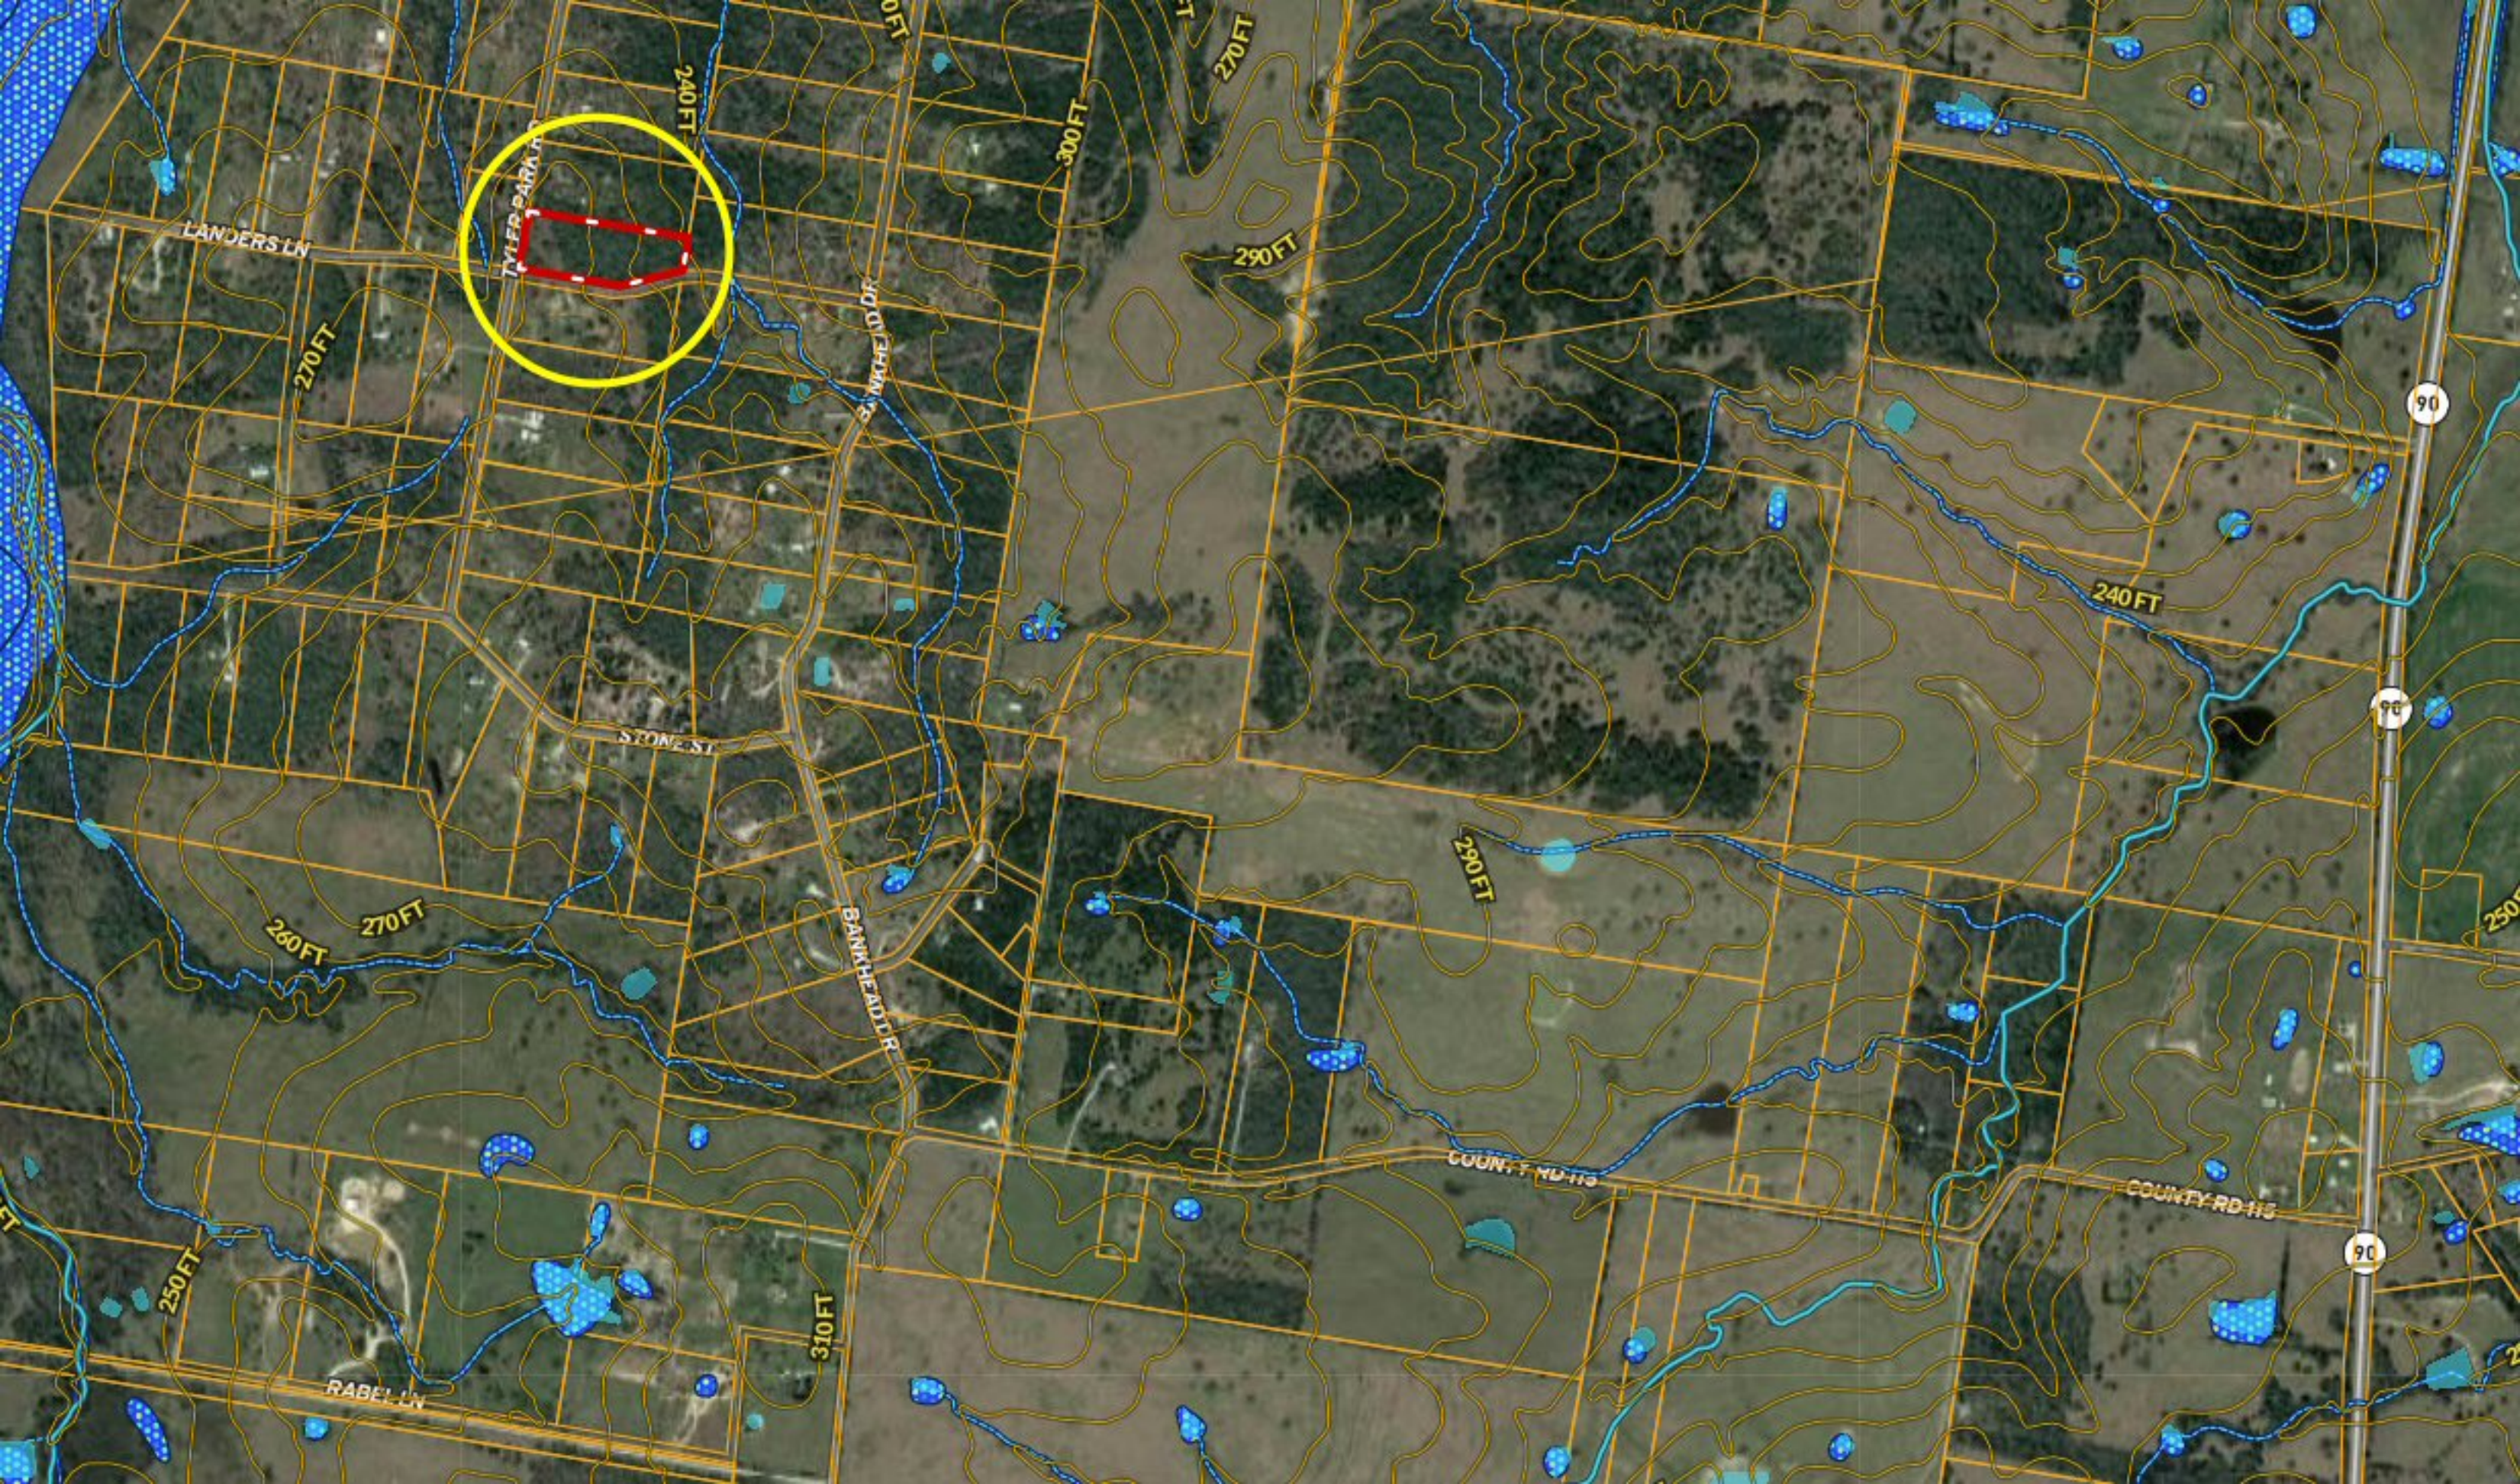

* 5.74 ACRES * Lot 43 Landers Ln ~ MADISON County TX

Copyright © and (P) 1988–2010 Microsoft Corporation and/or its suppliers. All rights reserved. <http://www.microsoft.com/mappoint/>
Certain mapping and direction data © 2010 NAVTEQ. All rights reserved. The Data for areas of Canada includes information taken with permission from Canadian authorities, including: © Her Majesty the Queen in Right of Canada, © Queen's Printer for Ontario. NAVTEQ and NAVTEQ ON BOARD are trademarks of NAVTEQ. © 2010 Tele Atlas North America, Inc. All rights reserved. Tele Atlas and Tele Atlas North America are trademarks of Tele Atlas, Inc. © 2010 by Applied Geographic Systems. All rights reserved.

TYLER PARK RD

TYLER PARK RD

FP PARK RD

LANDERS LN

LANDERS LN

LANDERS LN

LANDERS LN

250 FT

260 FT

270 FT

270 FT

260 FT

250 FT

250 FT

270 FT

270 FT

270 FT

260 FT

250 FT

260 FT

270 FT

250 FT