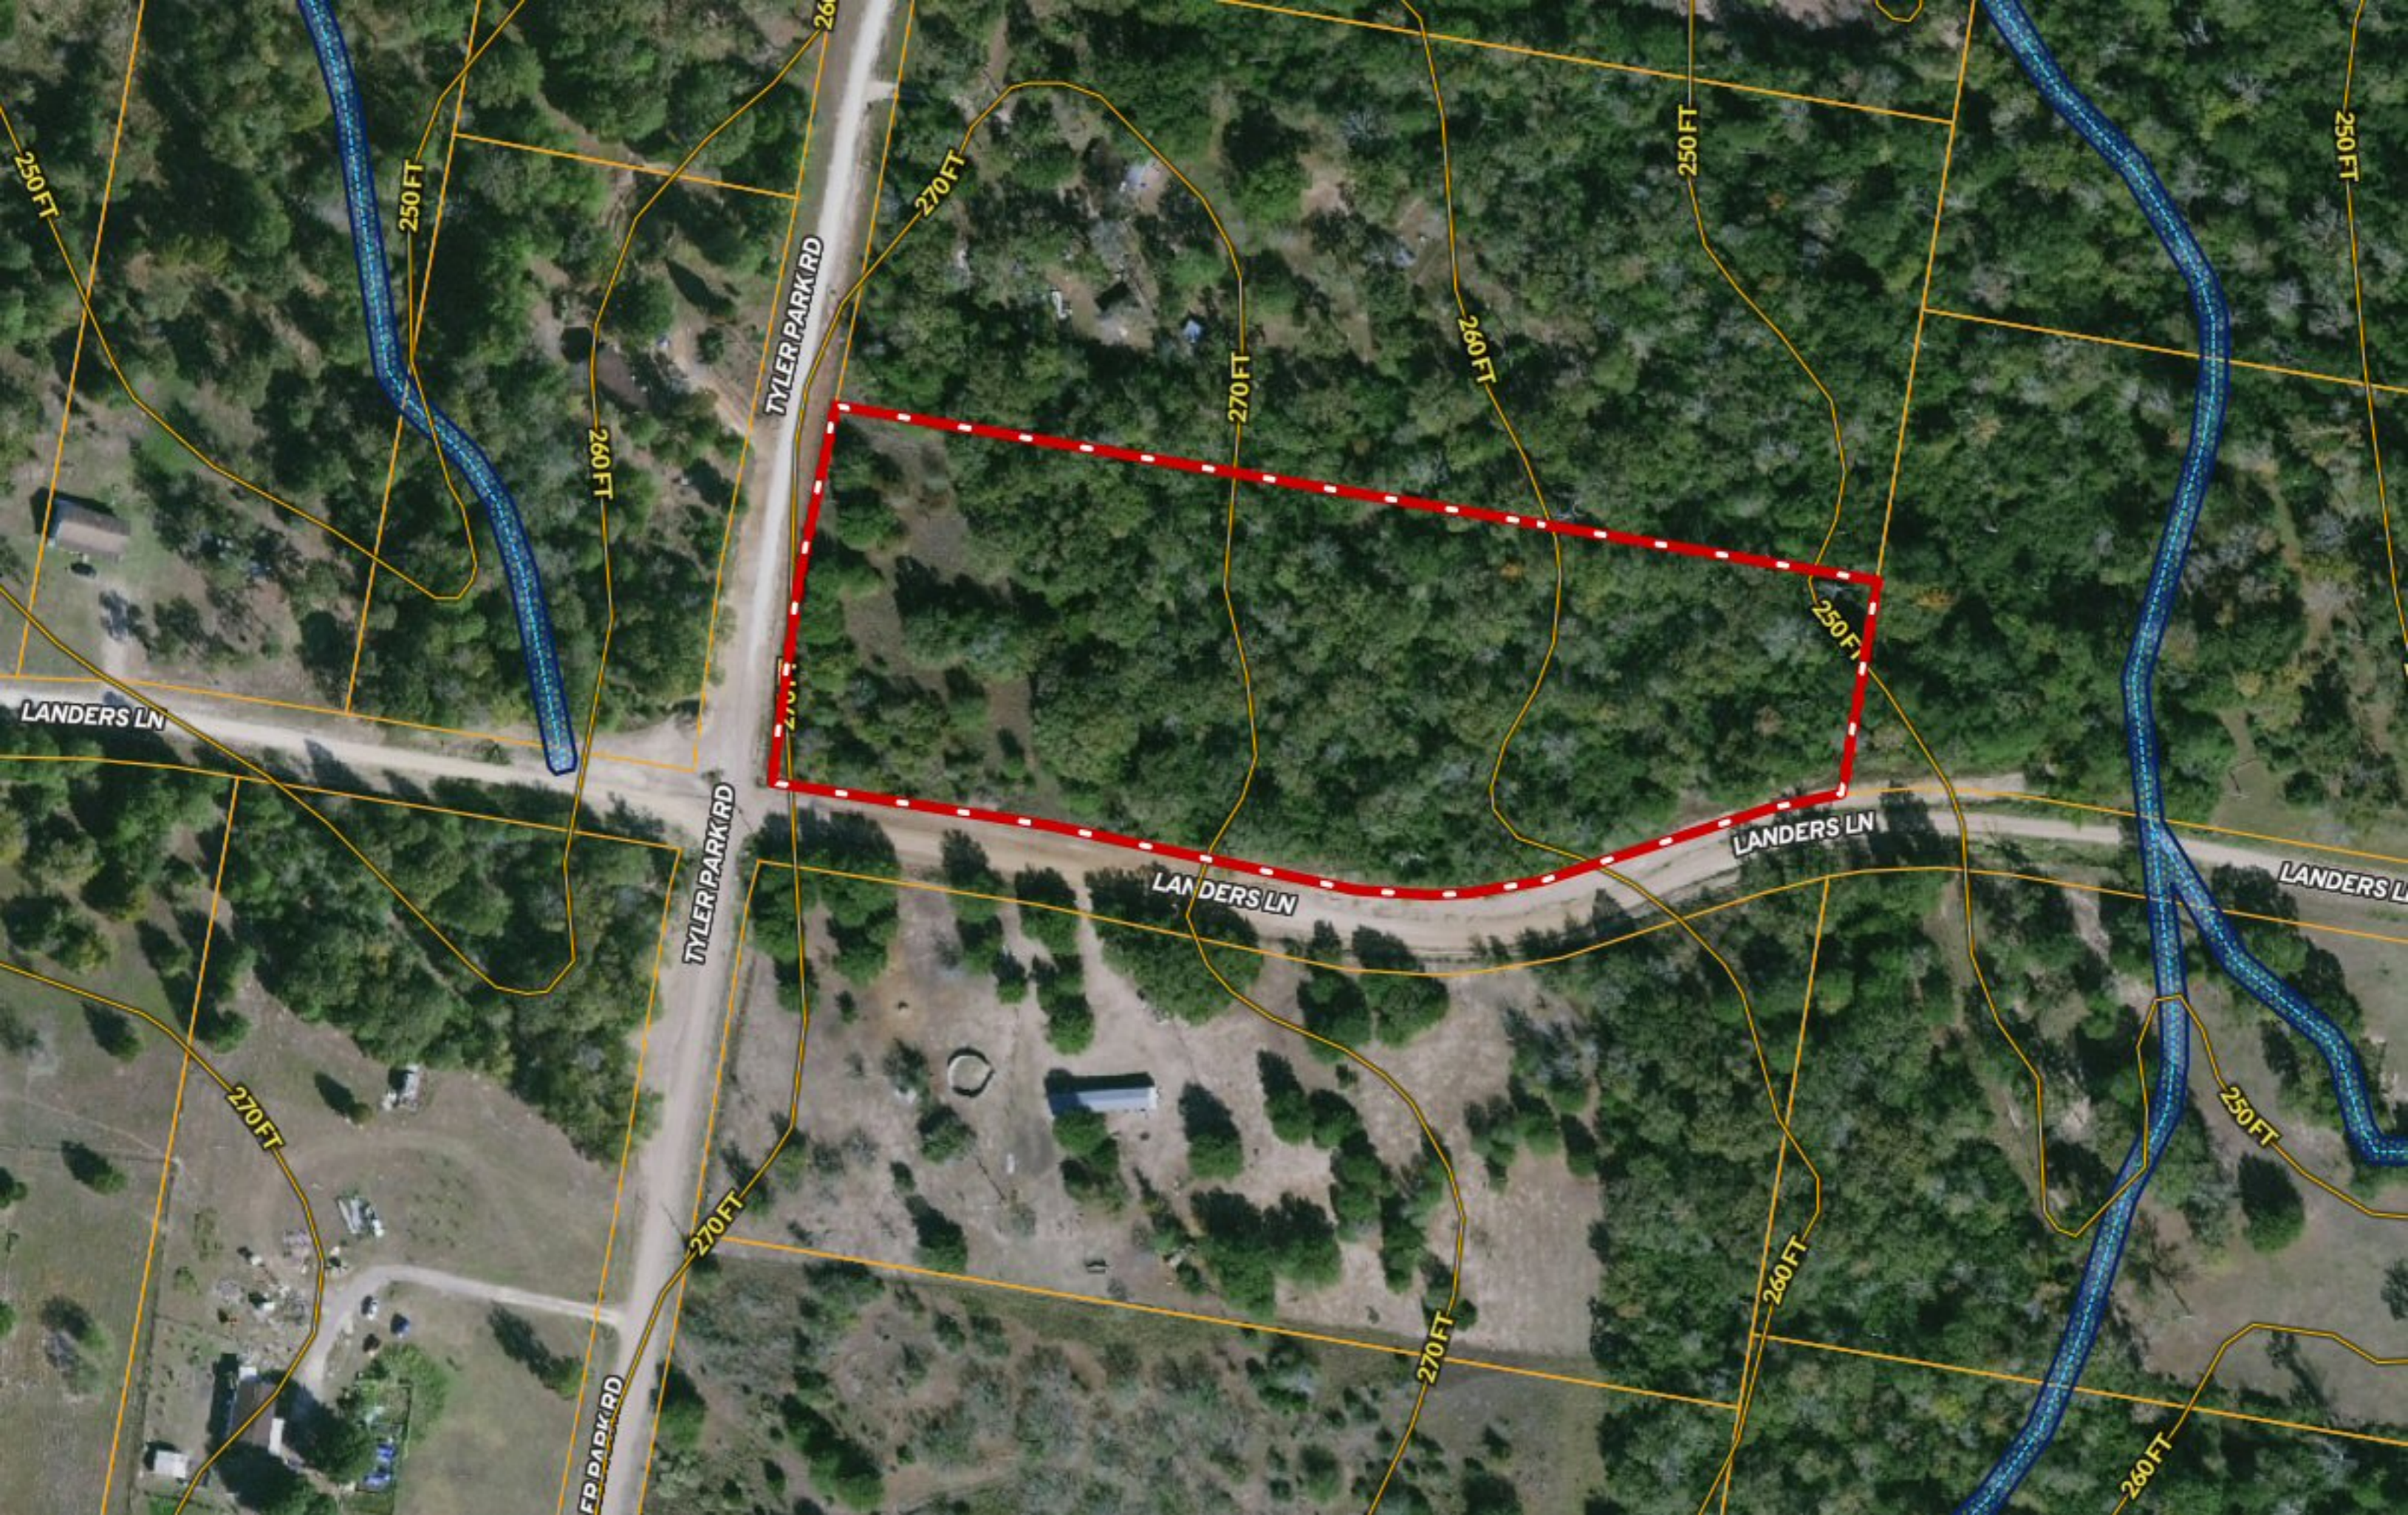

* 5.74 ACRES * Lot 43 Landers Ln ~ MADISON County TX

Copyright © and (P) 1988–2010 Microsoft Corporation and/or its suppliers. All rights reserved. <http://www.microsoft.com/mappoint/>
Certain mapping and direction data © 2010 NAVTEQ. All rights reserved. The Data for areas of Canada includes information taken with permission from Canadian authorities, including: © Her Majesty the Queen in Right of Canada, © Queen's Printer for Ontario. NAVTEQ and NAVTEQ ON BOARD are trademarks of NAVTEQ. © 2010 Tele Atlas North America, Inc. All rights reserved. Tele Atlas and Tele Atlas North America are trademarks of Tele Atlas, Inc. © 2010 by Applied Geographic Systems. All rights reserved.

TYLER PARK RD

TYLER PARK RD

FP PARK RD

LANDERS LN

LANDERS LN

LANDERS LN

LANDERS LN

250 FT

260 FT

270 FT

270 FT

260 FT

250 FT

250 FT

270 FT

270 FT

270 FT

260 FT

250 FT

260 FT

270 FT

250 FT