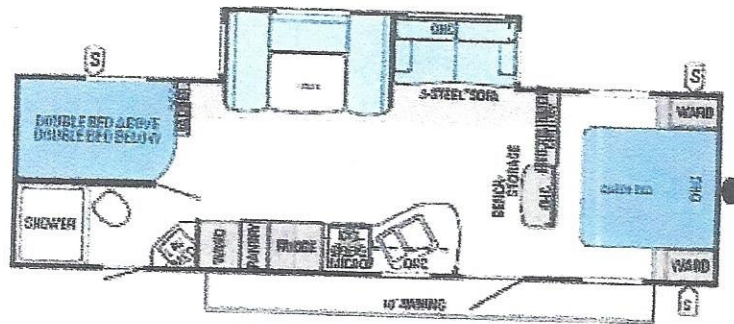

7/24/2019

Full Specs for 2015 Jayco Jay Flight 28BHBE RVs | RVUSA.com

EDIT LISTINGS

MYRVUSA

Specs for 2015 Jayco - Jay Flight Floorplan: 28BHBE (Travel Trailer)

11

2015 Jayco Jay Flight (Travel Trailer) Units Available