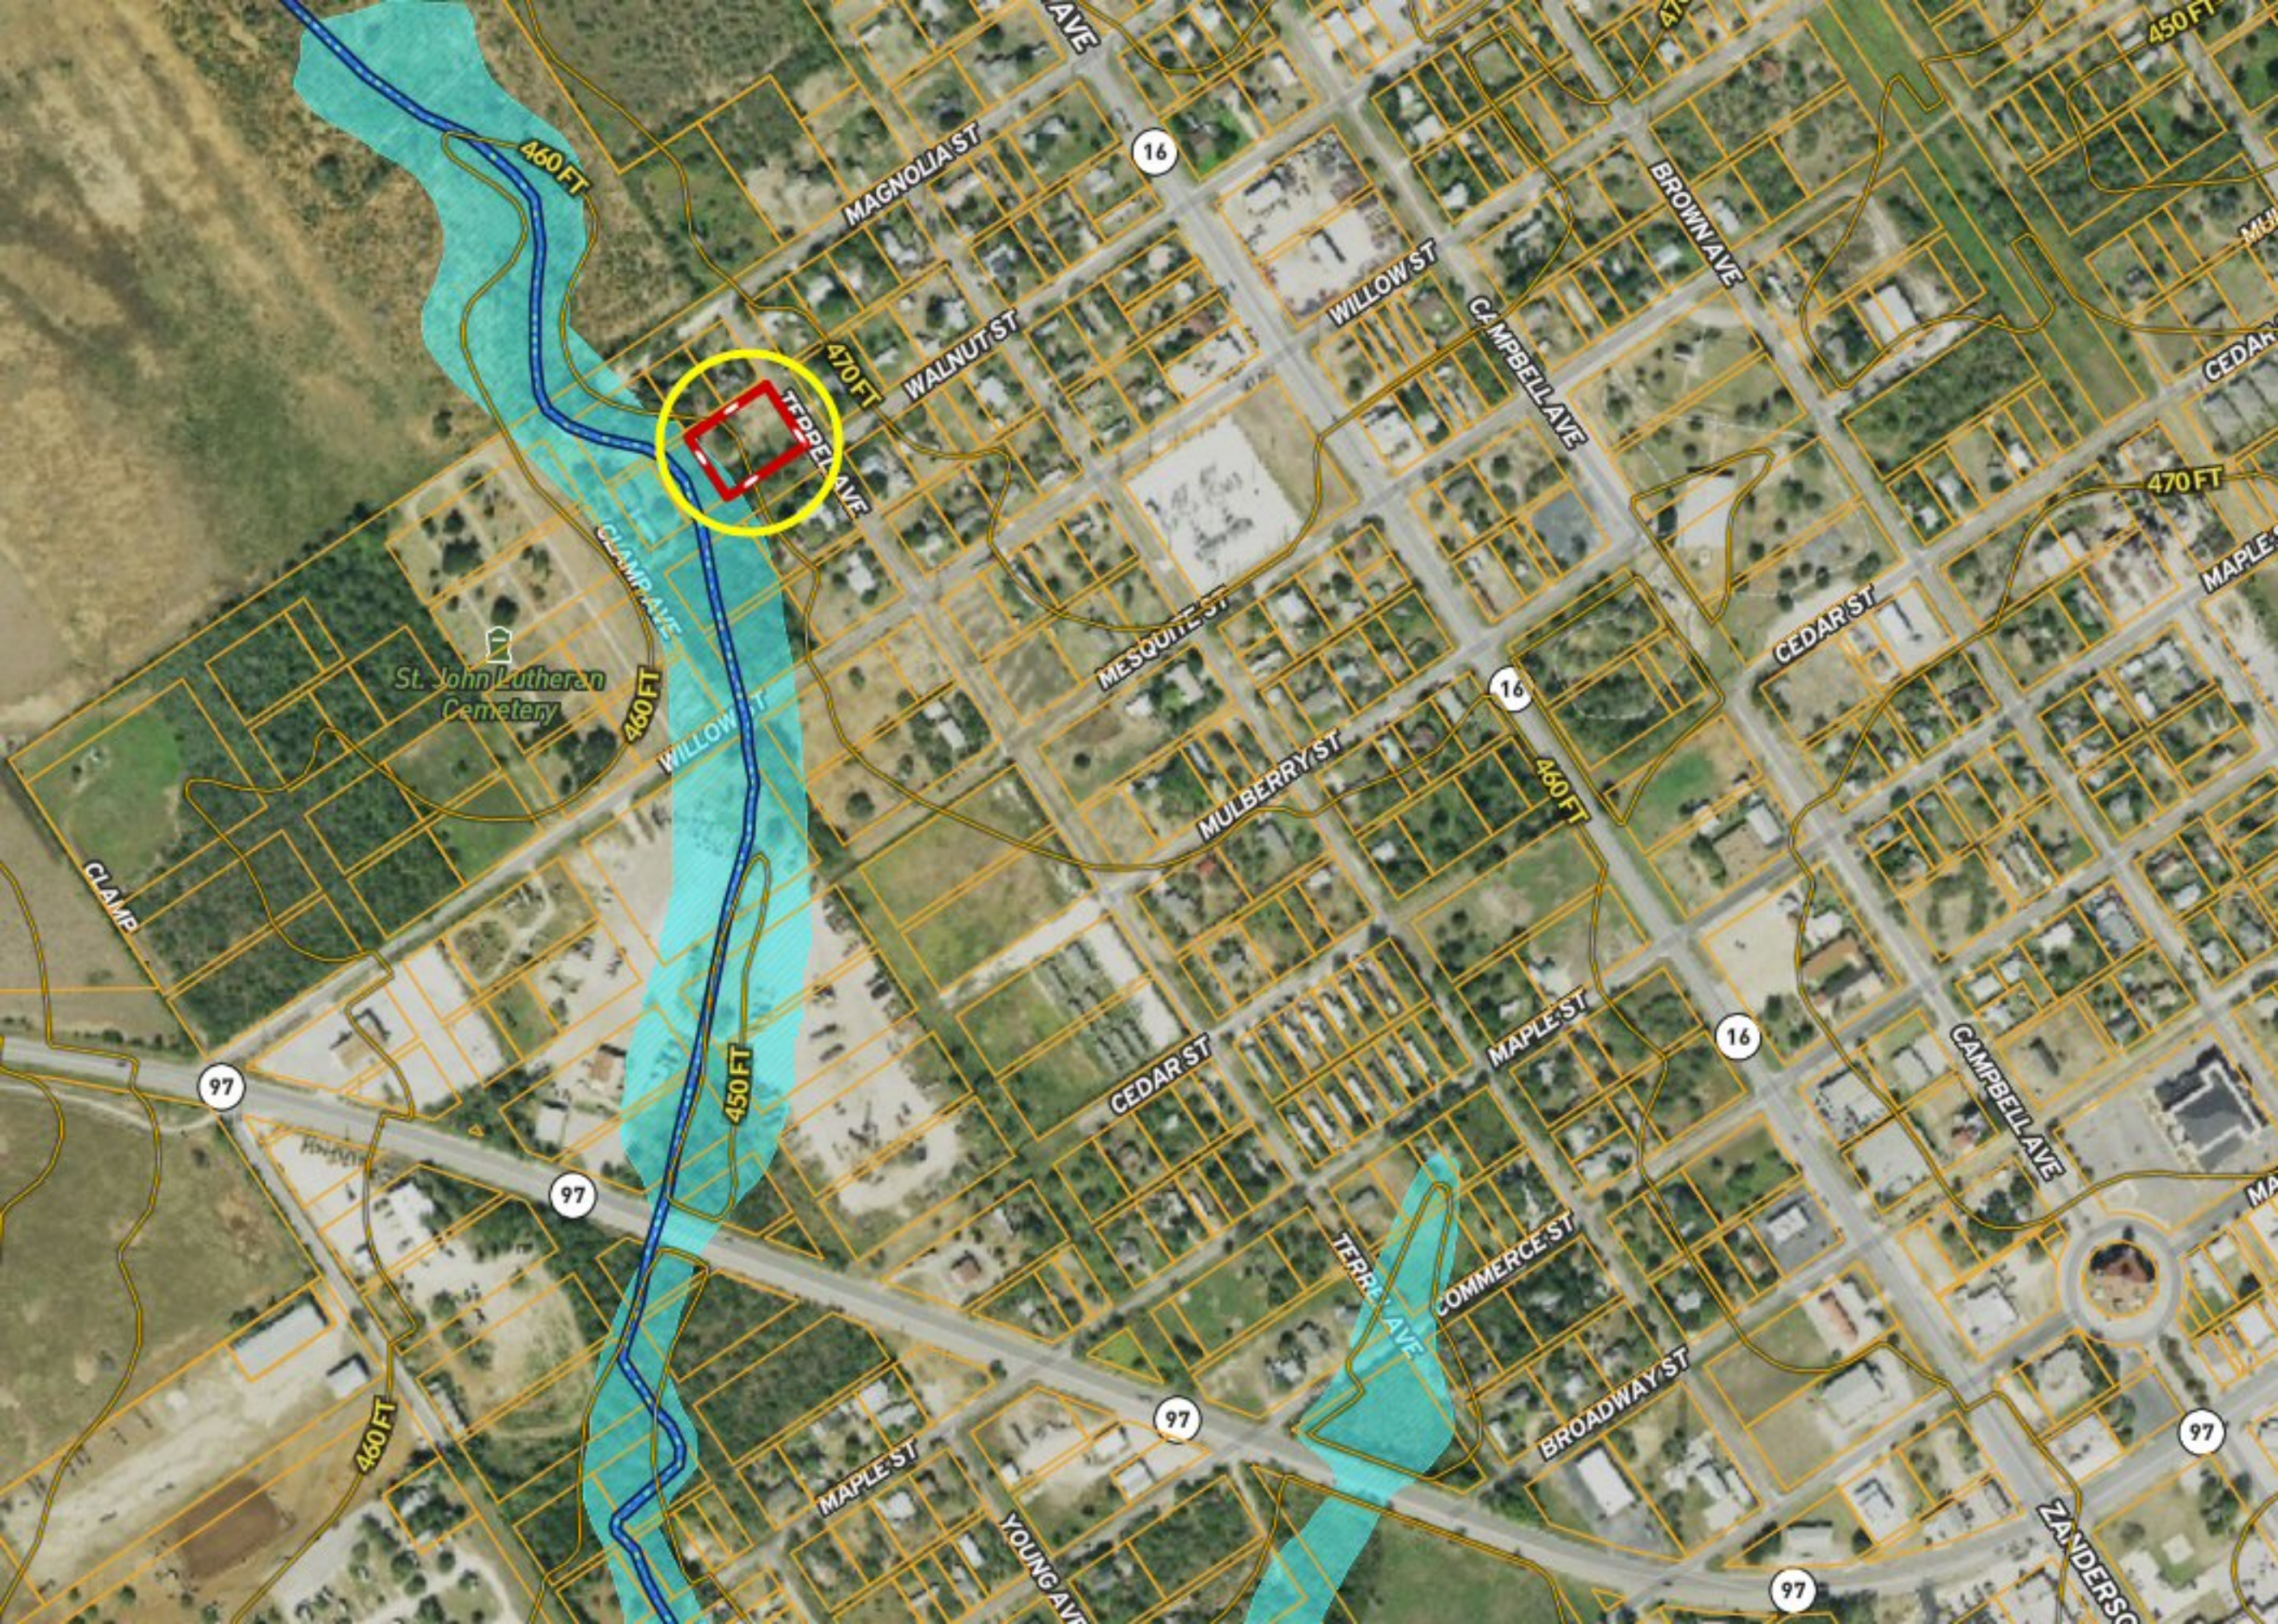

# 0.68-ac Terrel Ave ~ City of Jourdanton TX

Copyright © and (P) 1988–2010 Microsoft Corporation and/or its suppliers. All rights reserved. <http://www.microsoft.com/mappoint/>  
Certain mapping and direction data © 2010 NAVTEQ. All rights reserved. The Data for areas of Canada includes information taken with permission from Canadian authorities, including: © Her Majesty the Queen in Right of Canada, © Queen's Printer for Ontario. NAVTEQ and NAVTEQ ON BOARD are trademarks of NAVTEQ. © 2010 Tele Atlas North America, Inc. All rights reserved. Tele Atlas and Tele Atlas North America are trademarks of Tele Atlas, Inc. © 2010 by Applied Geographic Systems. All rights reserved.

St. John Lutheran Cemetery

TERREL AVE

WILLOW ST

MAGNOLIA ST

WALNUT ST

WILLOW ST

CAMPBELL AVE

BROWN AVE

CEDAR ST

MESQUITE ST

MULBERRY ST

MAPLE ST

CAMPBELL AVE

TERREL AVE

COMMERCE ST

BROADWAY ST

MAPLE ST

YOUNG AVE

ZANDERS ST

460 FT

470 FT

460 FT

450 FT

460 FT