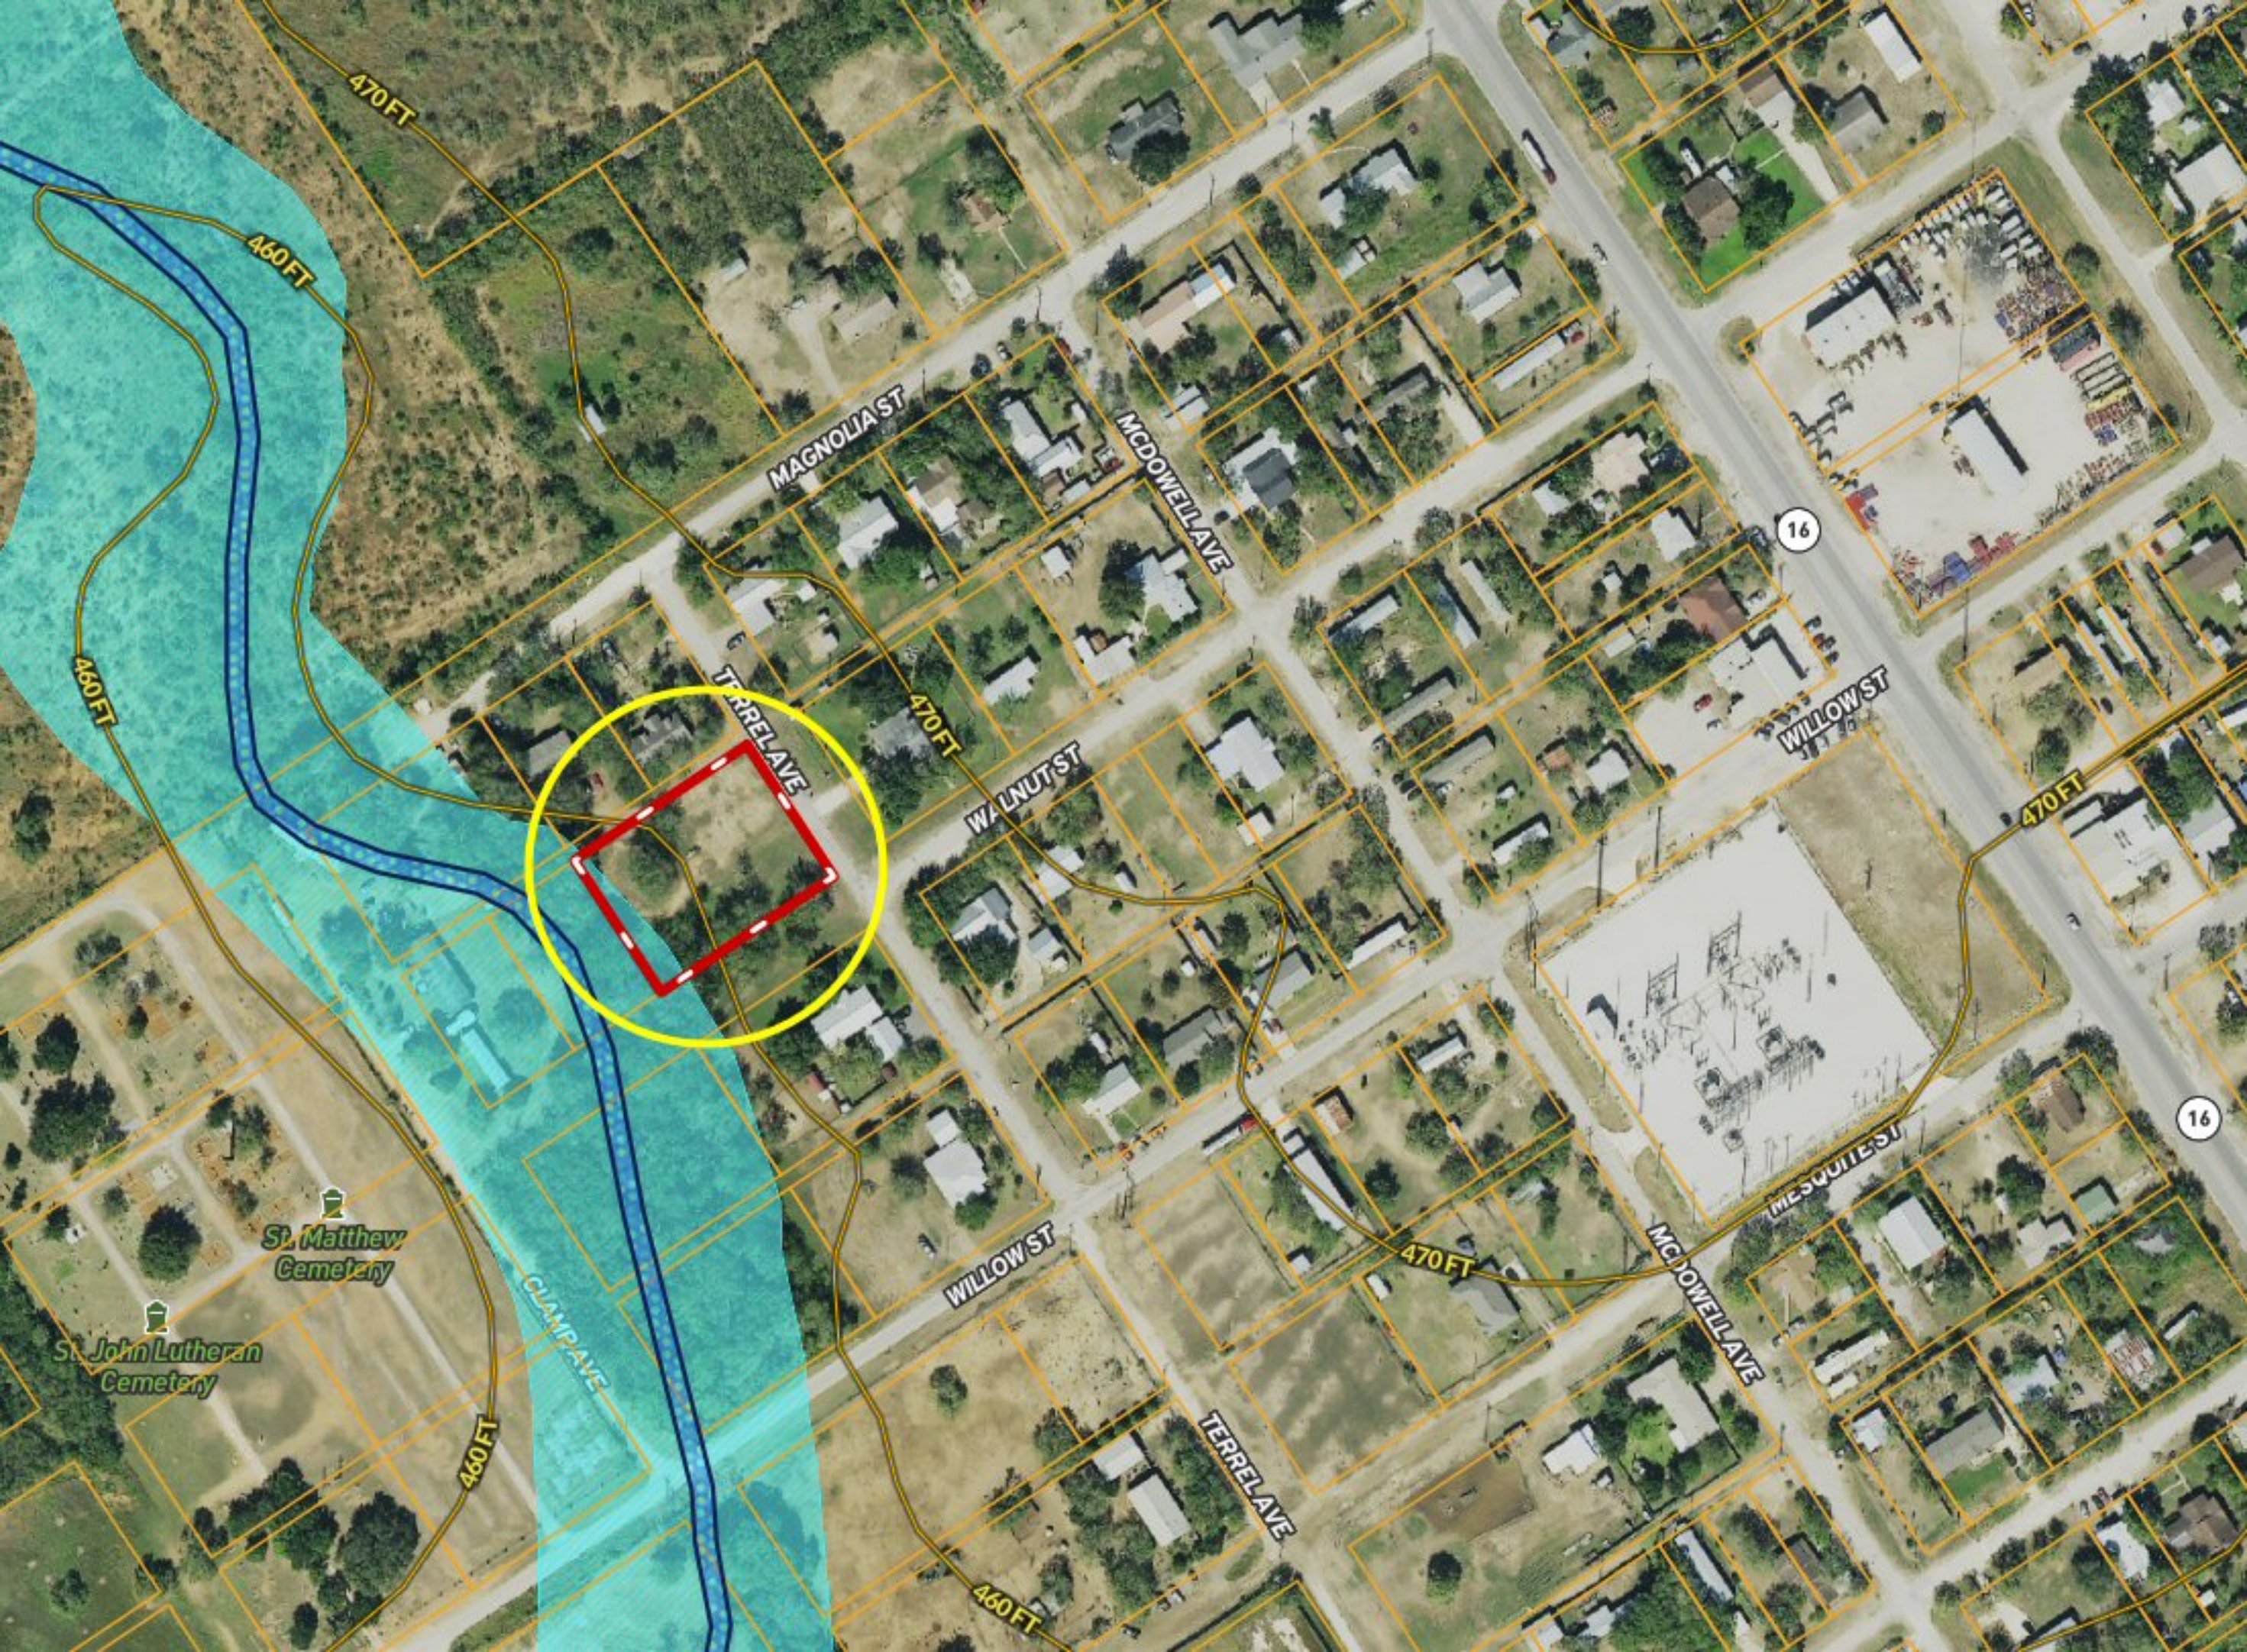

470 FT

460 FT

460 FT

MAGNOLIA ST

MCDOWELL AVE

TERRELAVE

470 FT

WALNUT ST

16

WILLOW ST

470 FT

16

MESQUITE ST

St. Matthew Cemetery

St. John Lutheran Cemetery

CLAMP AVE

WILLOW ST

470 FT

MCDOWELL AVE

TERRELAVE

460 FT