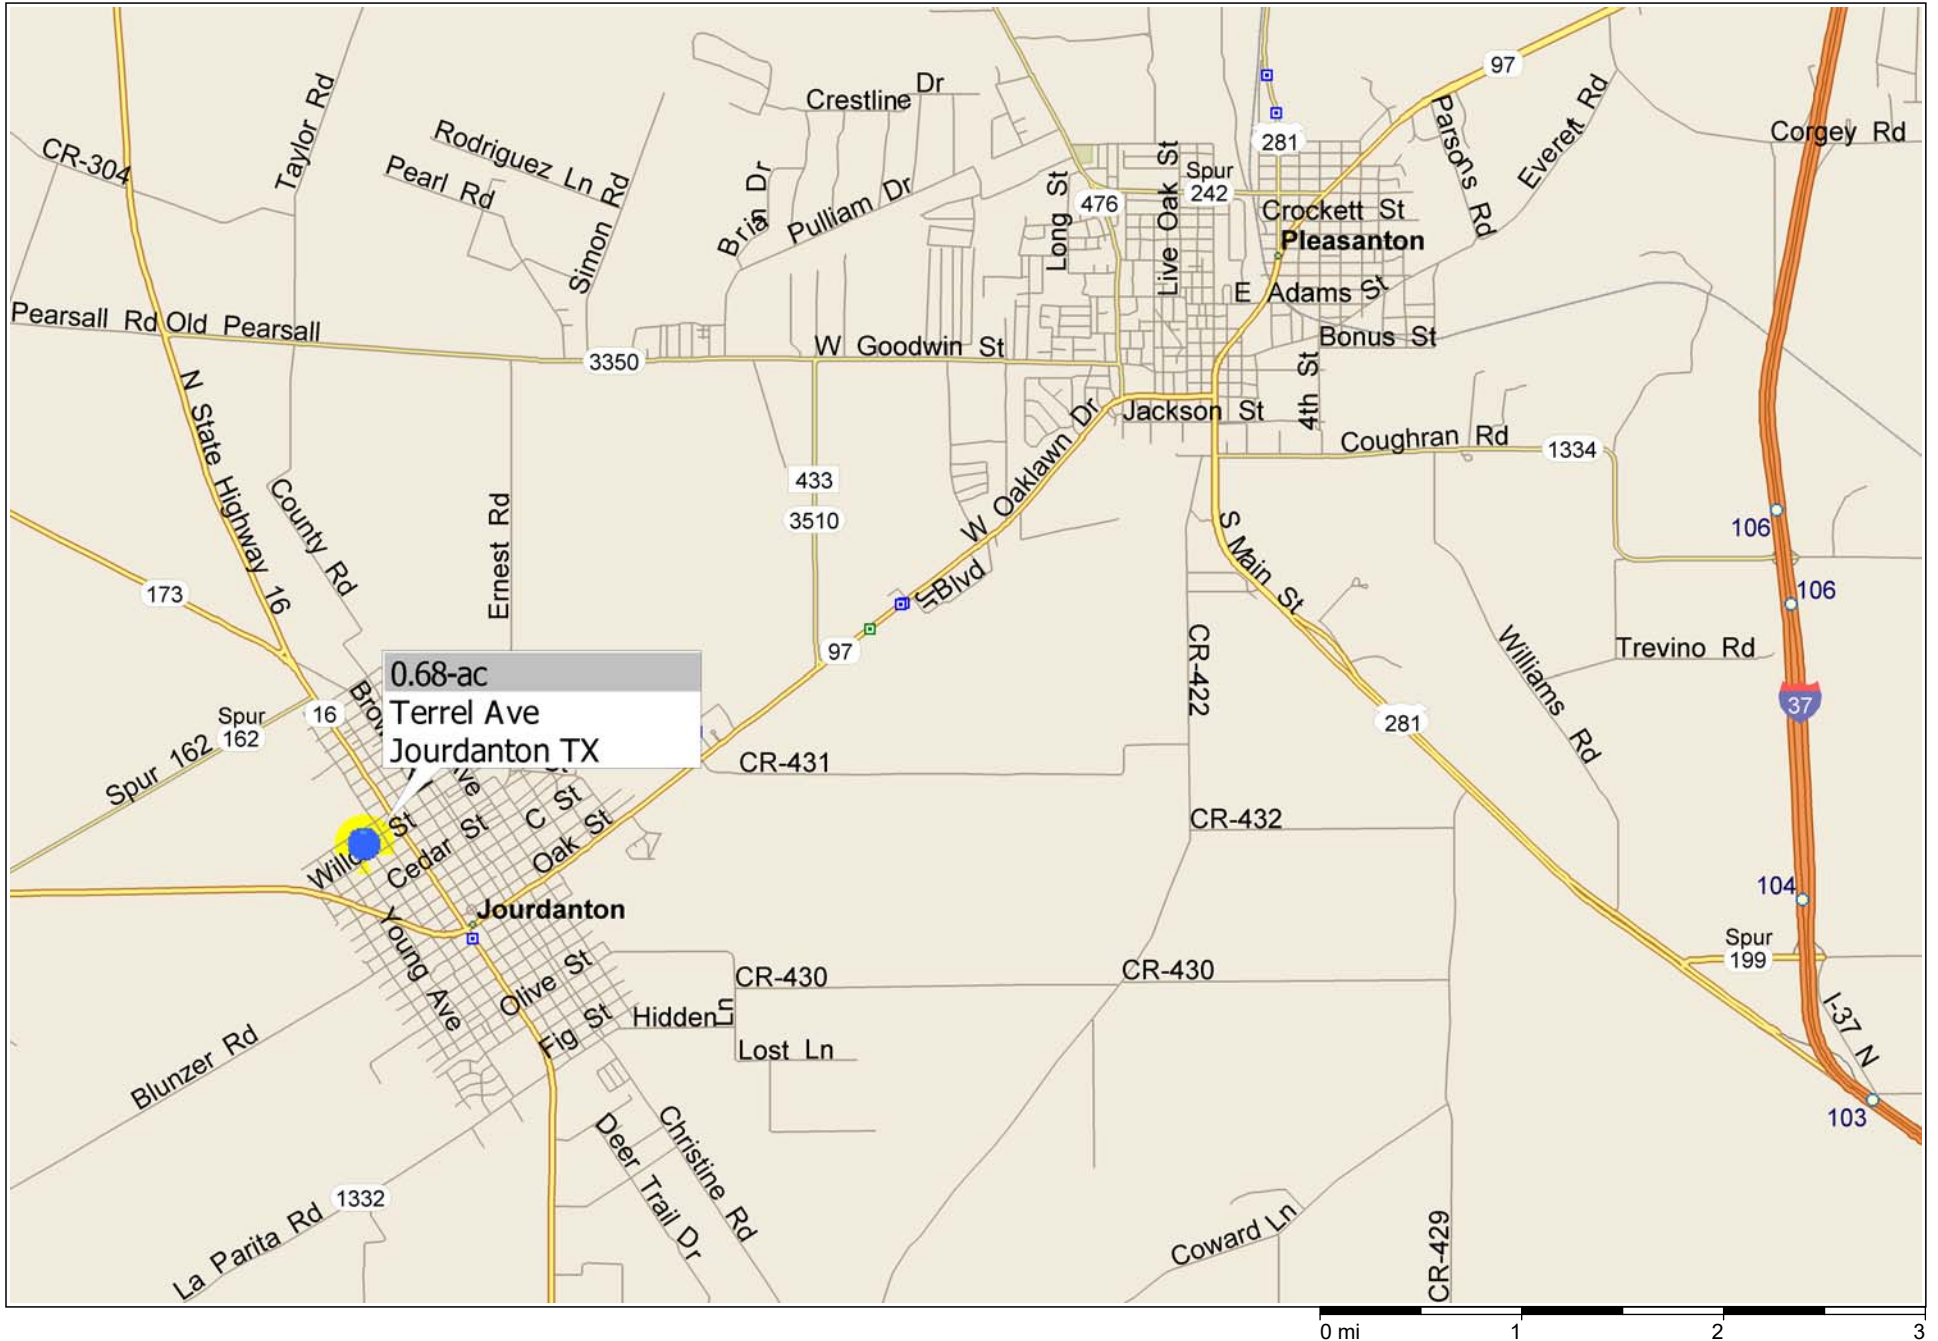

# 0.68-ac Terrel Ave ~ City of Jourdanton TX

Copyright © and (P) 1988–2010 Microsoft Corporation and/or its suppliers. All rights reserved. <http://www.microsoft.com/mappoint/>  
Certain mapping and direction data © 2010 NAVTEQ. All rights reserved. The Data for areas of Canada includes information taken with permission from Canadian authorities, including: © Her Majesty the Queen in Right of Canada, © Queen's Printer for Ontario. NAVTEQ and NAVTEQ ON BOARD are trademarks of NAVTEQ. © 2010 Tele Atlas North America, Inc. All rights reserved. Tele Atlas and Tele Atlas North America are trademarks of Tele Atlas, Inc. © 2010 by Applied Geographic Systems. All rights reserved.

St. John Lutheran Cemetery

TERREL AVE

WILLOW ST

MAGNOLIA ST

WALNUT ST

WILLOW ST

CAMPBELL AVE

BROWN AVE

CEDAR ST

MESQUITE ST

MULBERRY ST

MAPLE ST

CAMPBELL AVE

TERREL AVE

COMMERCE ST

BROADWAY ST

MAPLE ST

YOUNG AVE

ZANDERS ST

460 FT

470 FT

460 FT

450 FT

460 FT