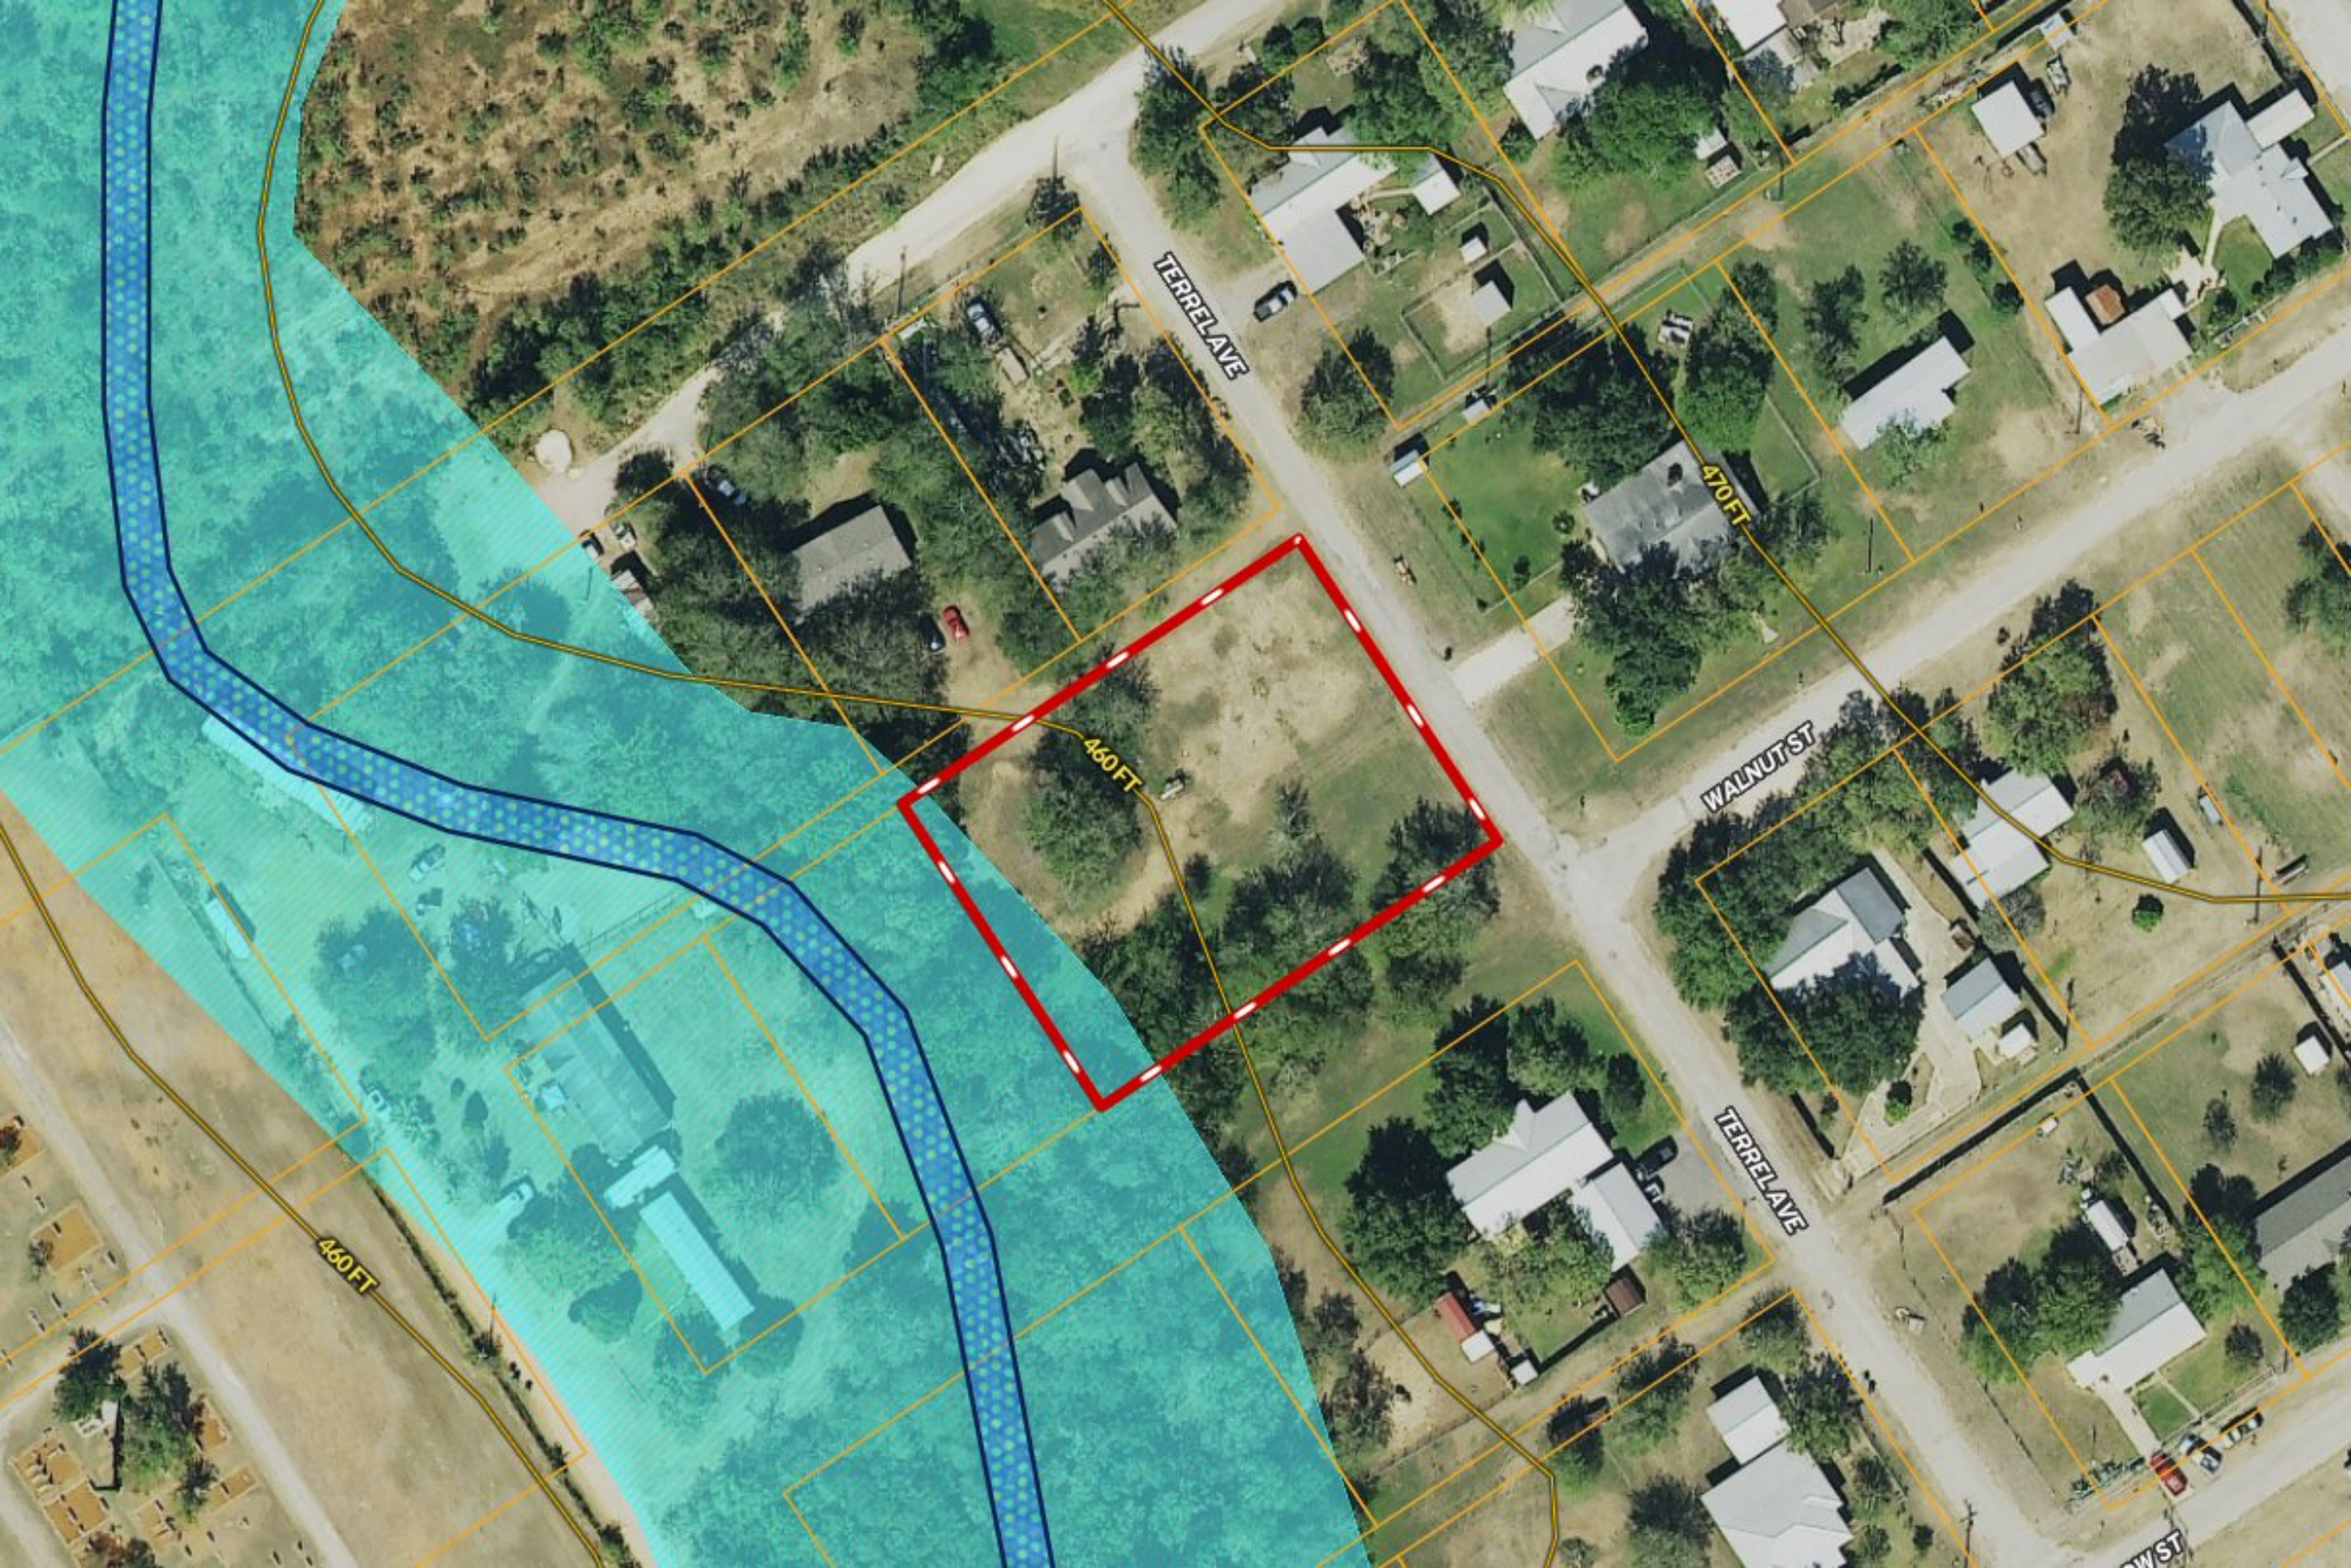

TERRELAVE

470 FT

WALNUT ST

16

WILLOW ST

470 FT

16

MESQUITE ST

St. Matthew Cemetery

St. John Lutheran Cemetery

CLAMP AVE

WILLOW ST

470 FT

MCDOWELL AVE

TERRELAVE

460 FT

TERRELAVE

470 FT

460 FT

WALNUT ST

TERRELAVE

460 FT

WST

TERRELAVE