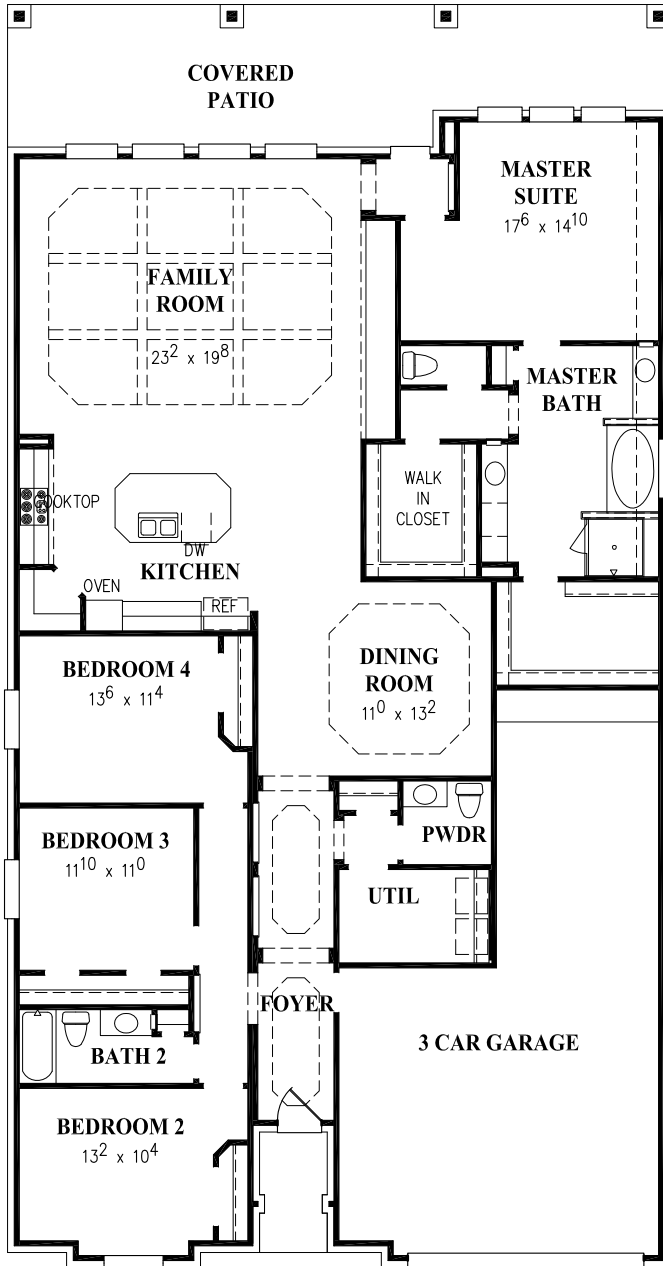

BaywayHomes

www.baywayhomes.com

Harbour Cove

2715 SF

OPTIONAL 3 BEDROOM

Elevation "A"

Elevation "B"

Floor plan shown is an artists rendering only. BayWay Homes reserves the right to make changes in plans, specifications and to substitute materials of similar quality without notice or prior obligation. Room dimensions are approximate.