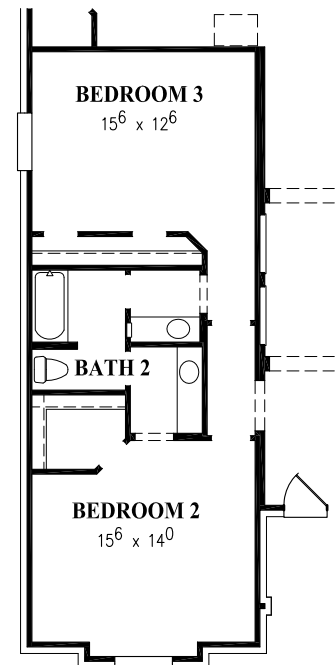

BaywayHomes

www.baywayhomes.com

Harbour Cove

2715 SF

OPTIONAL 3 BEDROOM

Elevation "A"

Elevation "B"

Floor plan shown is an artists rendering only. BayWay Homes reserves the right to make changes in plans, specifications and to substitute materials of similar quality without notice or prior obligation. Room dimensions are approximate.