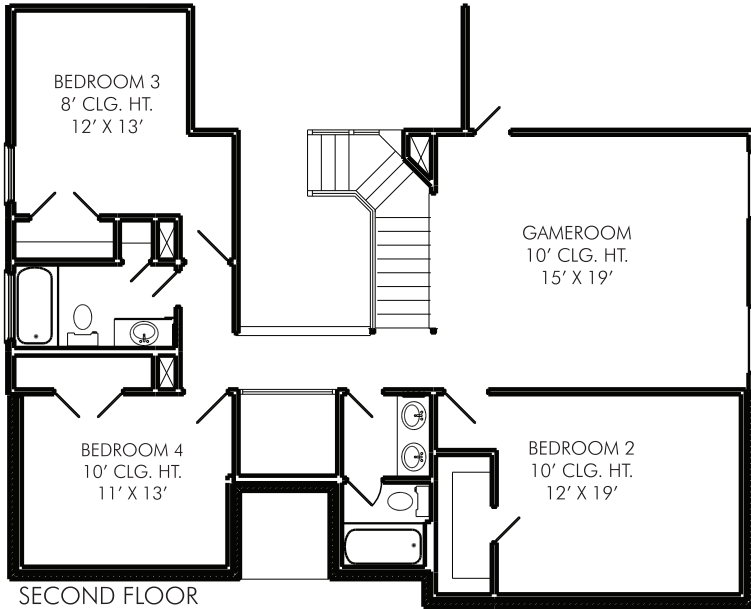

- 4 Bedrooms, 3 1/2 Baths
- Spacious Family Room
- Master Bedroom with Large Walk-In Closet

Approved by: 02/02/2017

All square footage is approximate. Anglia Homes reserves the right to change specifications and designs without notice.

THE DERBY • 2,839 Sq. Ft.

ELEVATION A

ELEVATION AS

ELEVATION B

ELEVATION BS

All elevations and floor plan renderings may vary due to community specific Deed Restrictions, Building Code Requirements or Subdivision Builder Requirements as listed on Design Feature Sheet.