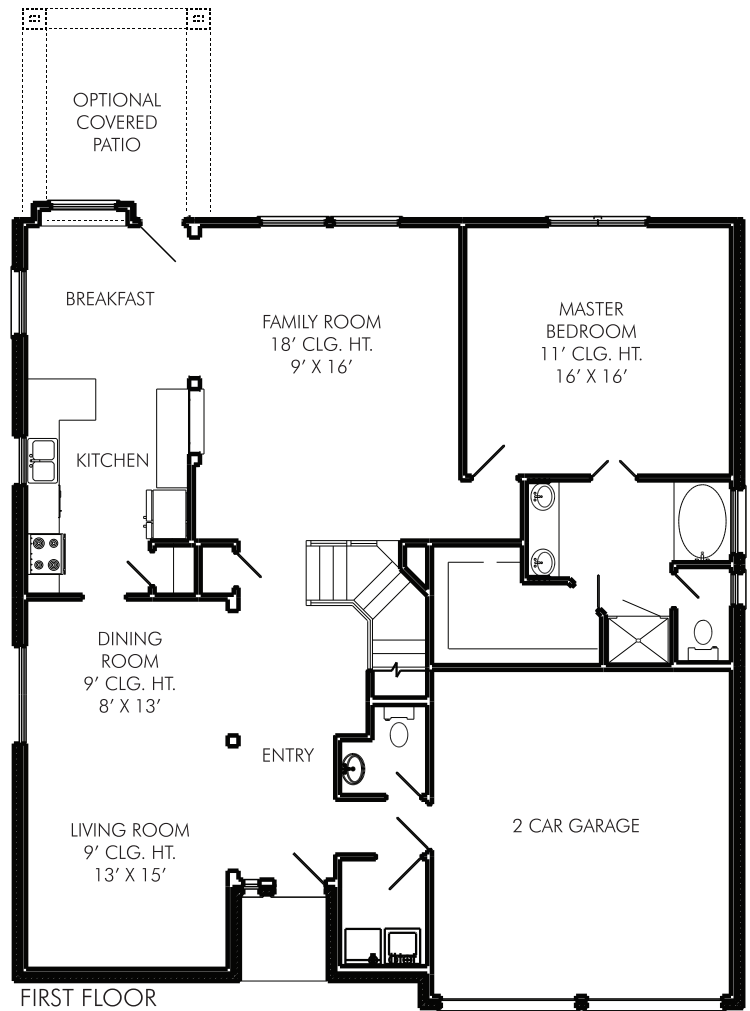

- 4 Bedrooms, 3 1/2 Baths
- Spacious Family Room
- Master Bedroom with Large Walk-In Closet

Approved by: 02/02/2017

All square footage is approximate. Anglia Homes reserves the right to change specifications and designs without notice.

THE DERBY • 2,839 Sq. Ft.

ELEVATION A

ELEVATION AS

ELEVATION B

ELEVATION BS

All elevations and floor plan renderings may vary due to community specific Deed Restrictions, Building Code Requirements or Subdivision Builder Requirements as listed on Design Feature Sheet.