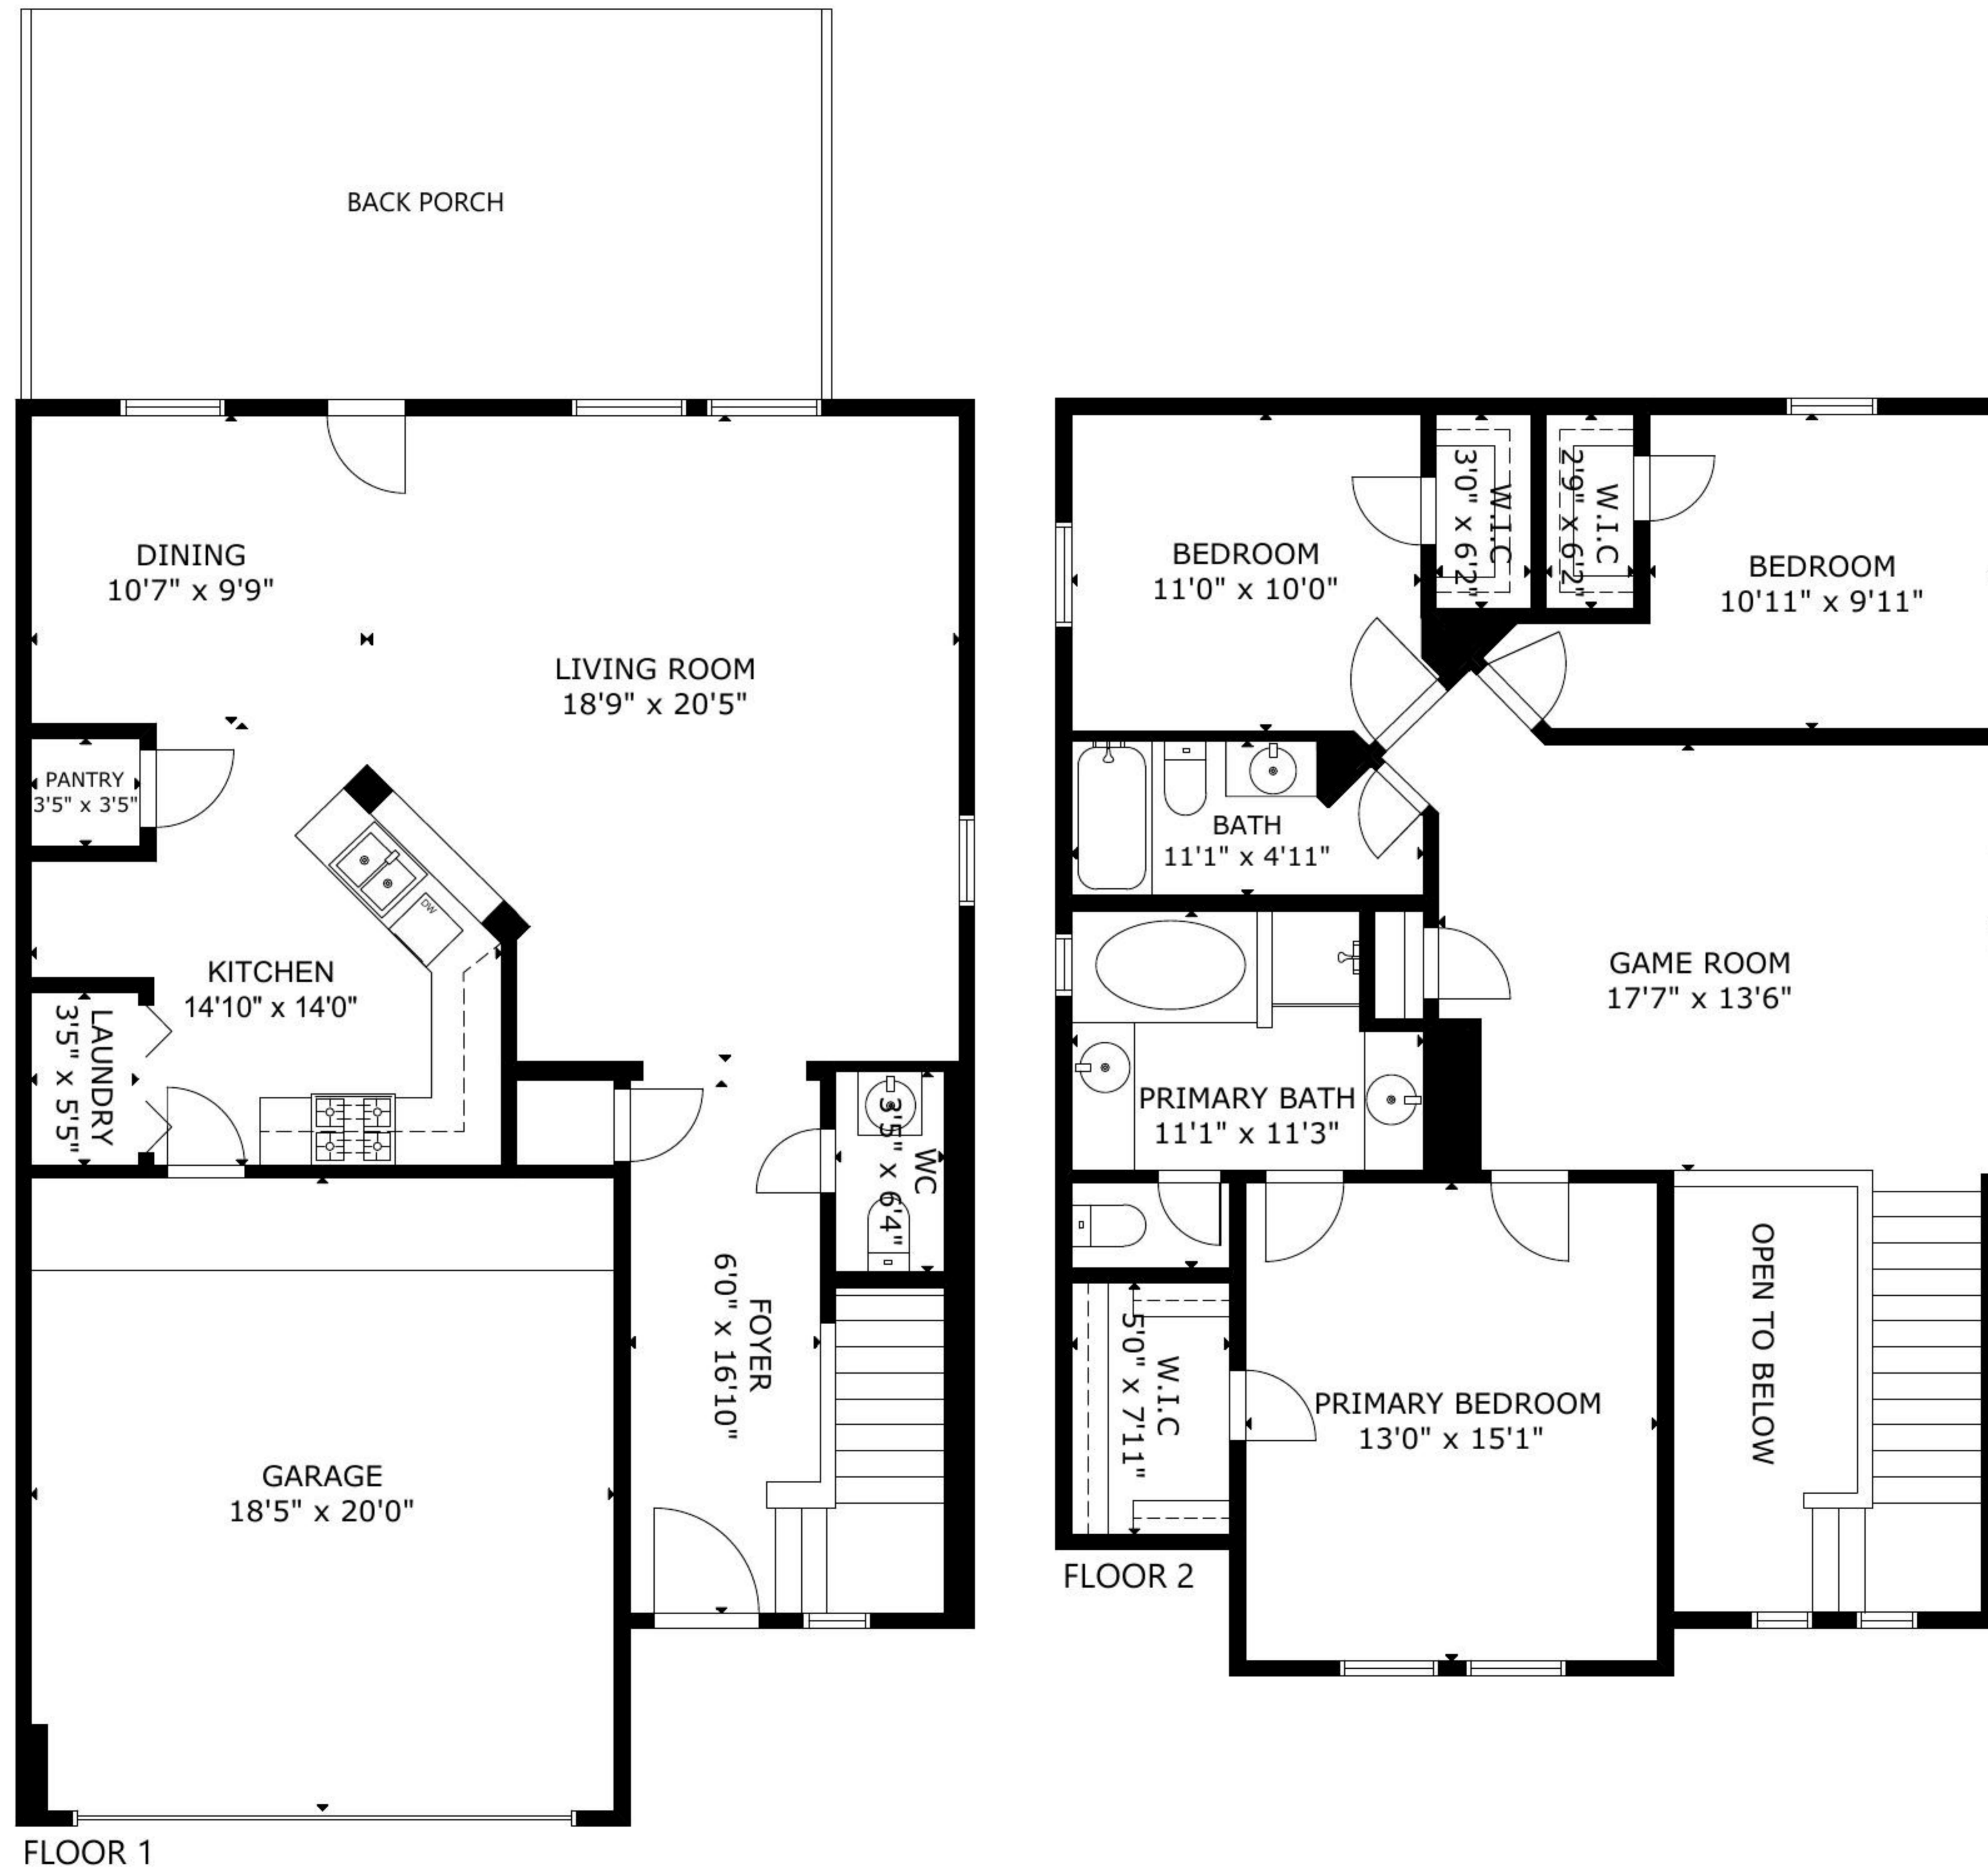

# 9242 Drewberry St, Houston, TX, 77080, US

GROSS INTERNAL AREA  
TOTAL: 1,867 sq ft  
FLOOR 1: 834 sq ft, FLOOR 2: 1,033 sq ft  
EXCLUDED AREA: GARAGE: 368 sq ft  
SIZE AND DIMENSIONS ARE APPROXIMATE, ACTUAL MAY VARY.