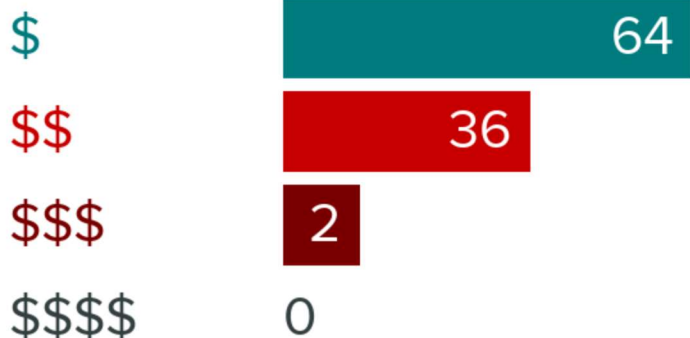

1351 RAMADA DRIVE, HOUSTON, TX 77062

FOOD REPORT

NEIGHBORHOOD EATS

This home is located near **100** moderately priced restaurants and has an **above average** variety of cuisines.

108

WITHIN 5 MILES

GOOD EATS BY CATEGORY

FAST FOOD	20
MEXICAN	12
ASIAN	11
AMERICAN	10
PIZZA	10
SEAFOOD	8
ITALIAN	6
INTERNATIONAL	6
BAKERIES	4
OTHER	12