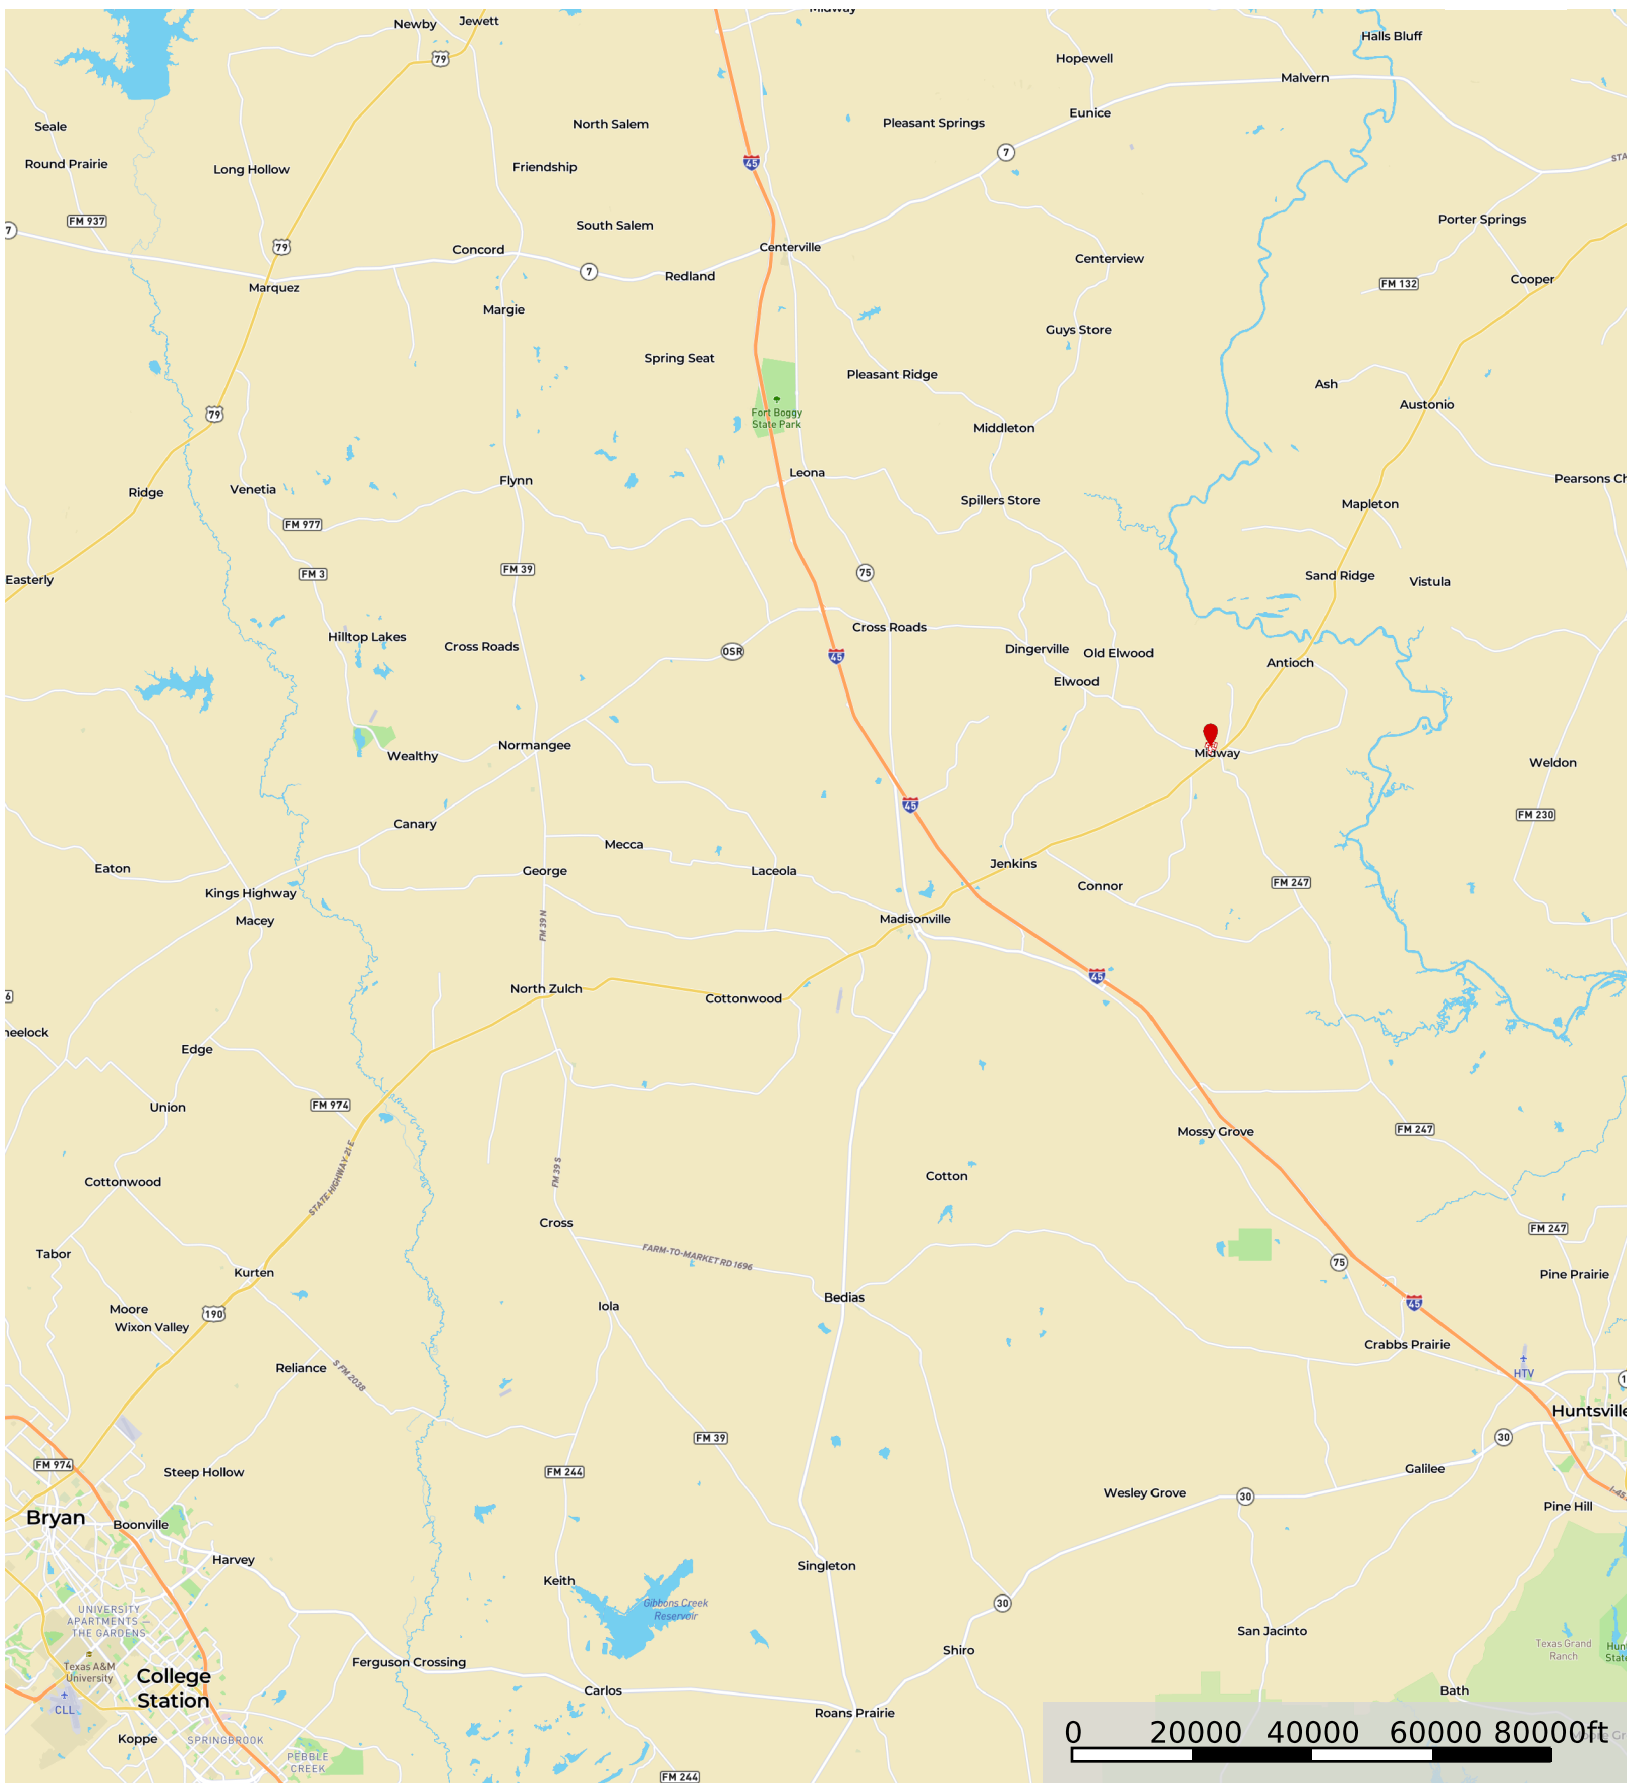

9500 OSR

Texas, AC +/-

 Marker  Boundary