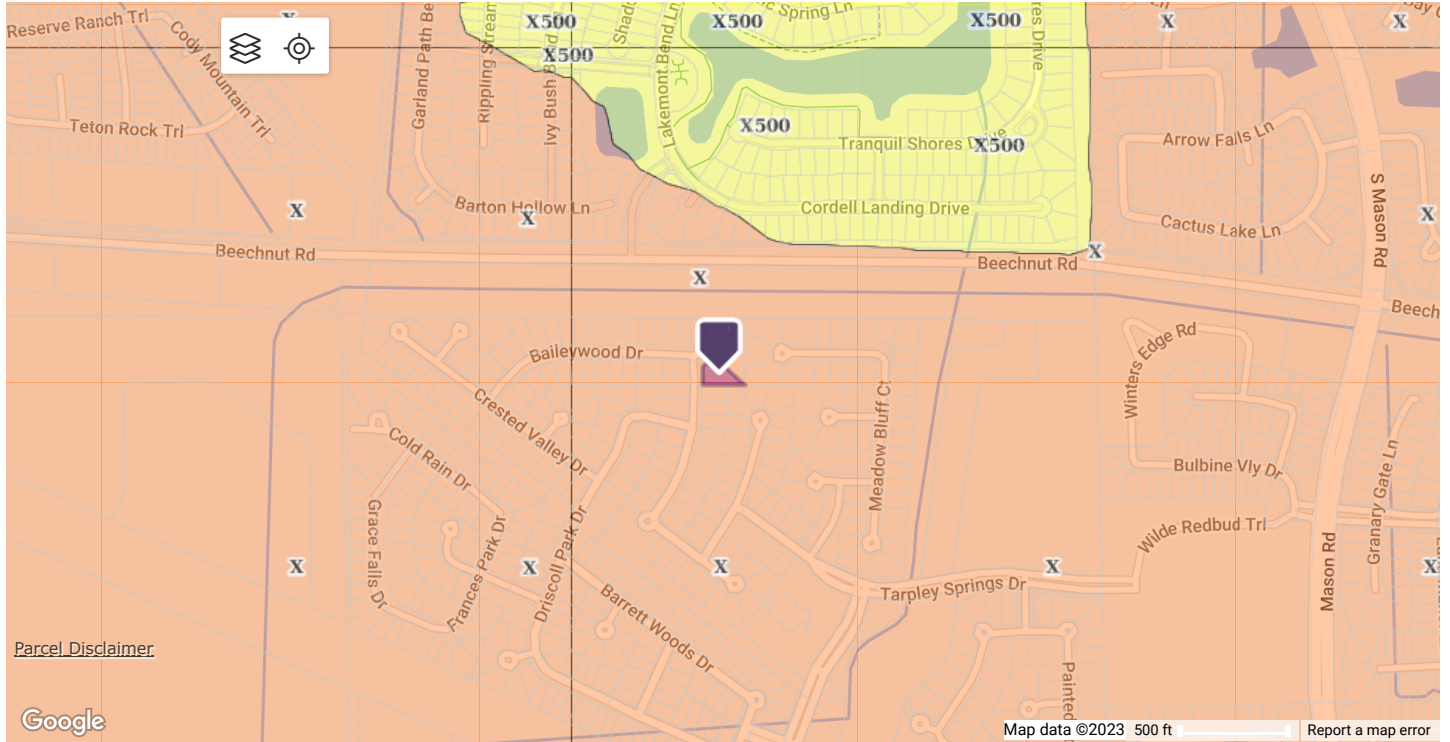

21107 Baileywood Drive, Richmond, Texas 77407-4512 Fort Bend County

Flood Map

Flood Zone Code: **X** Special Flood Hazard Area (SFHA): **Out**
 Flood Zone Date: **04/02/2014** Within 250 Feet of Multiple Flood Zone: **No**
 Flood Zone Panel: **48157C0140L** Flood Community Name: **FORT BEND COUNTY**
 Flood Code Description: **Zone X-An Area That Is Determined To Be Outside The 100- And 500-Year Floodplains.**

[Parcel Disclaimer](#)

Map data ©2023 500 ft Report a map error

- Coastal 100-Year Floodway
- Coastal 100-year Floodplain
- 100-year Floodway
- 100-year Floodplain
- Undetermined
- 500-year Floodplain incl. levee protected area
- Out of Special Flood Hazard Area

This map/report was produced using multiple sources. It is provided for informational purposes only. This map/report should not be relied upon by any third parties. It is not intended to satisfy any regulatory guidelines and should not be used for this or any other purpose.

Property Type is 'Single-Family'
 Status is 'Active'
 Street Name is like 'baileywood*'
 Ordered by Status, Current Price
 Found 2 results in 0.02 seconds.