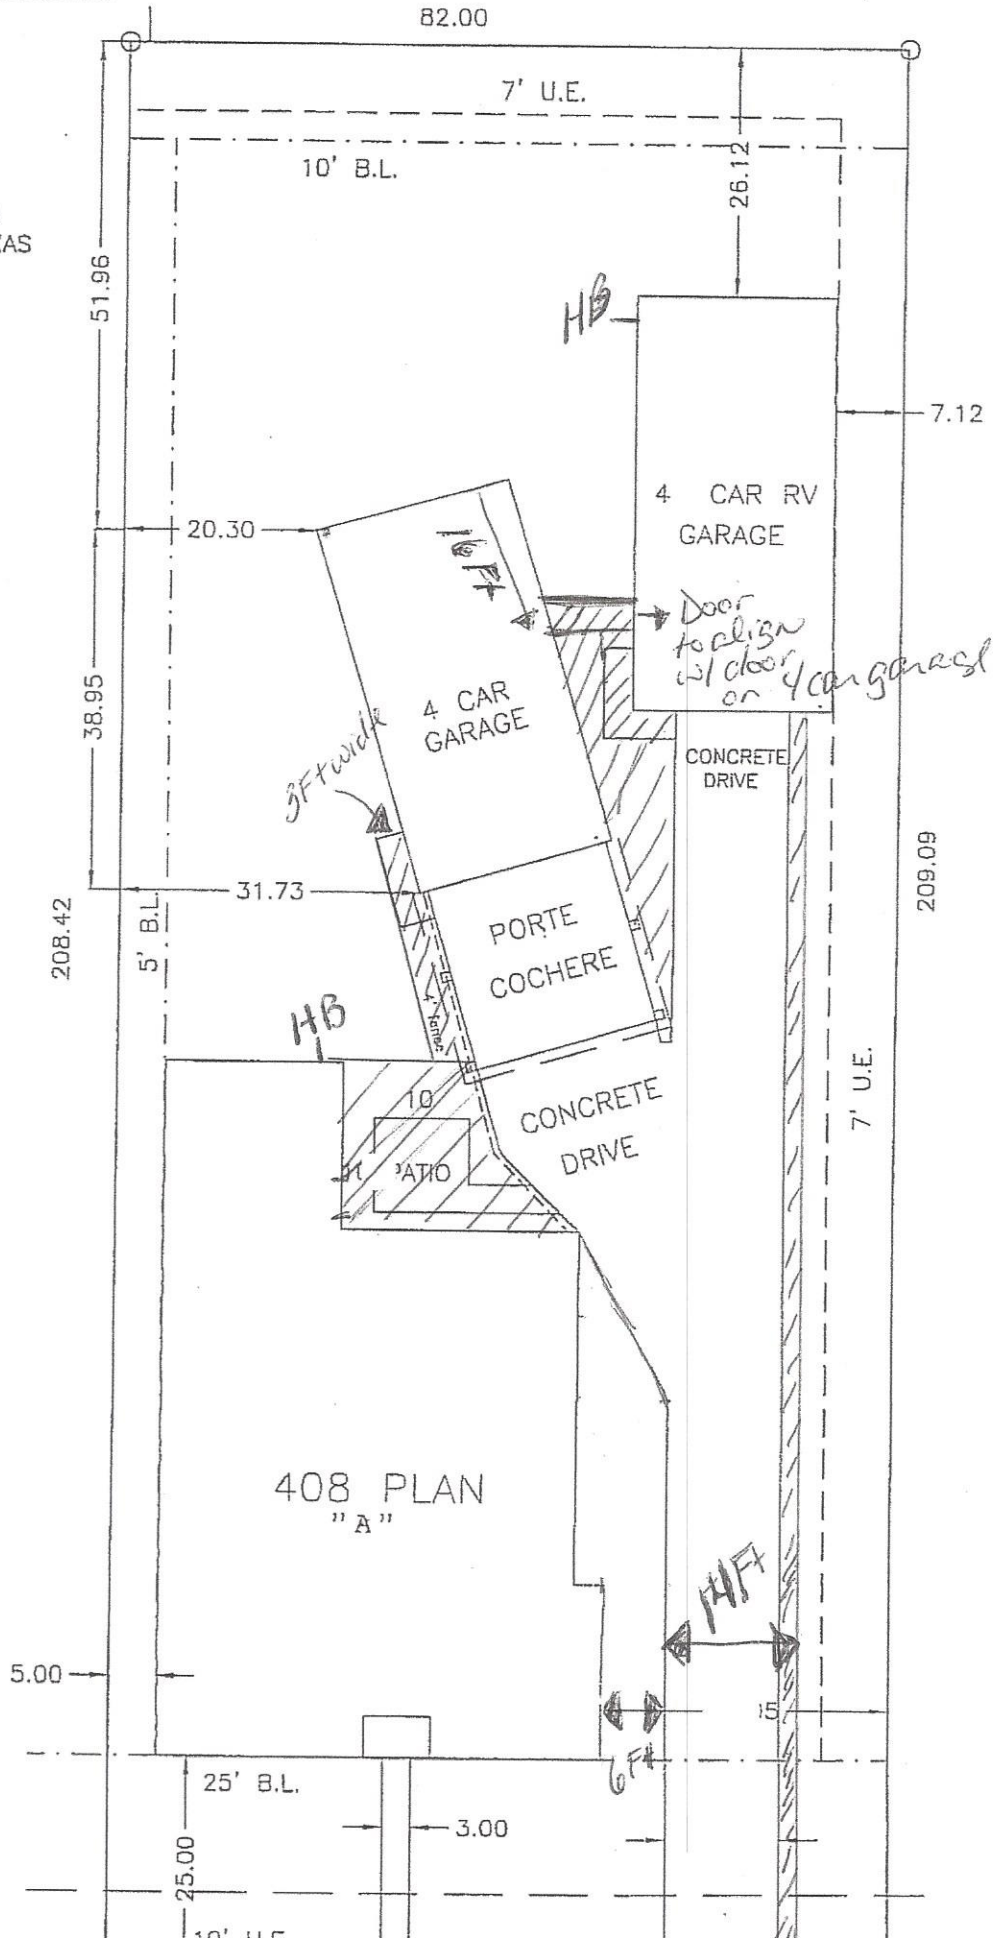

CERVELLE

GH HOMES

LOT AREA = 17.118 SQ.FT.

Dia 7

207 E. EDGEWOOD
FRIENDSWOOD, TEXAS
77546

SCALE: 1" = 20'

408 PLAN
"A"