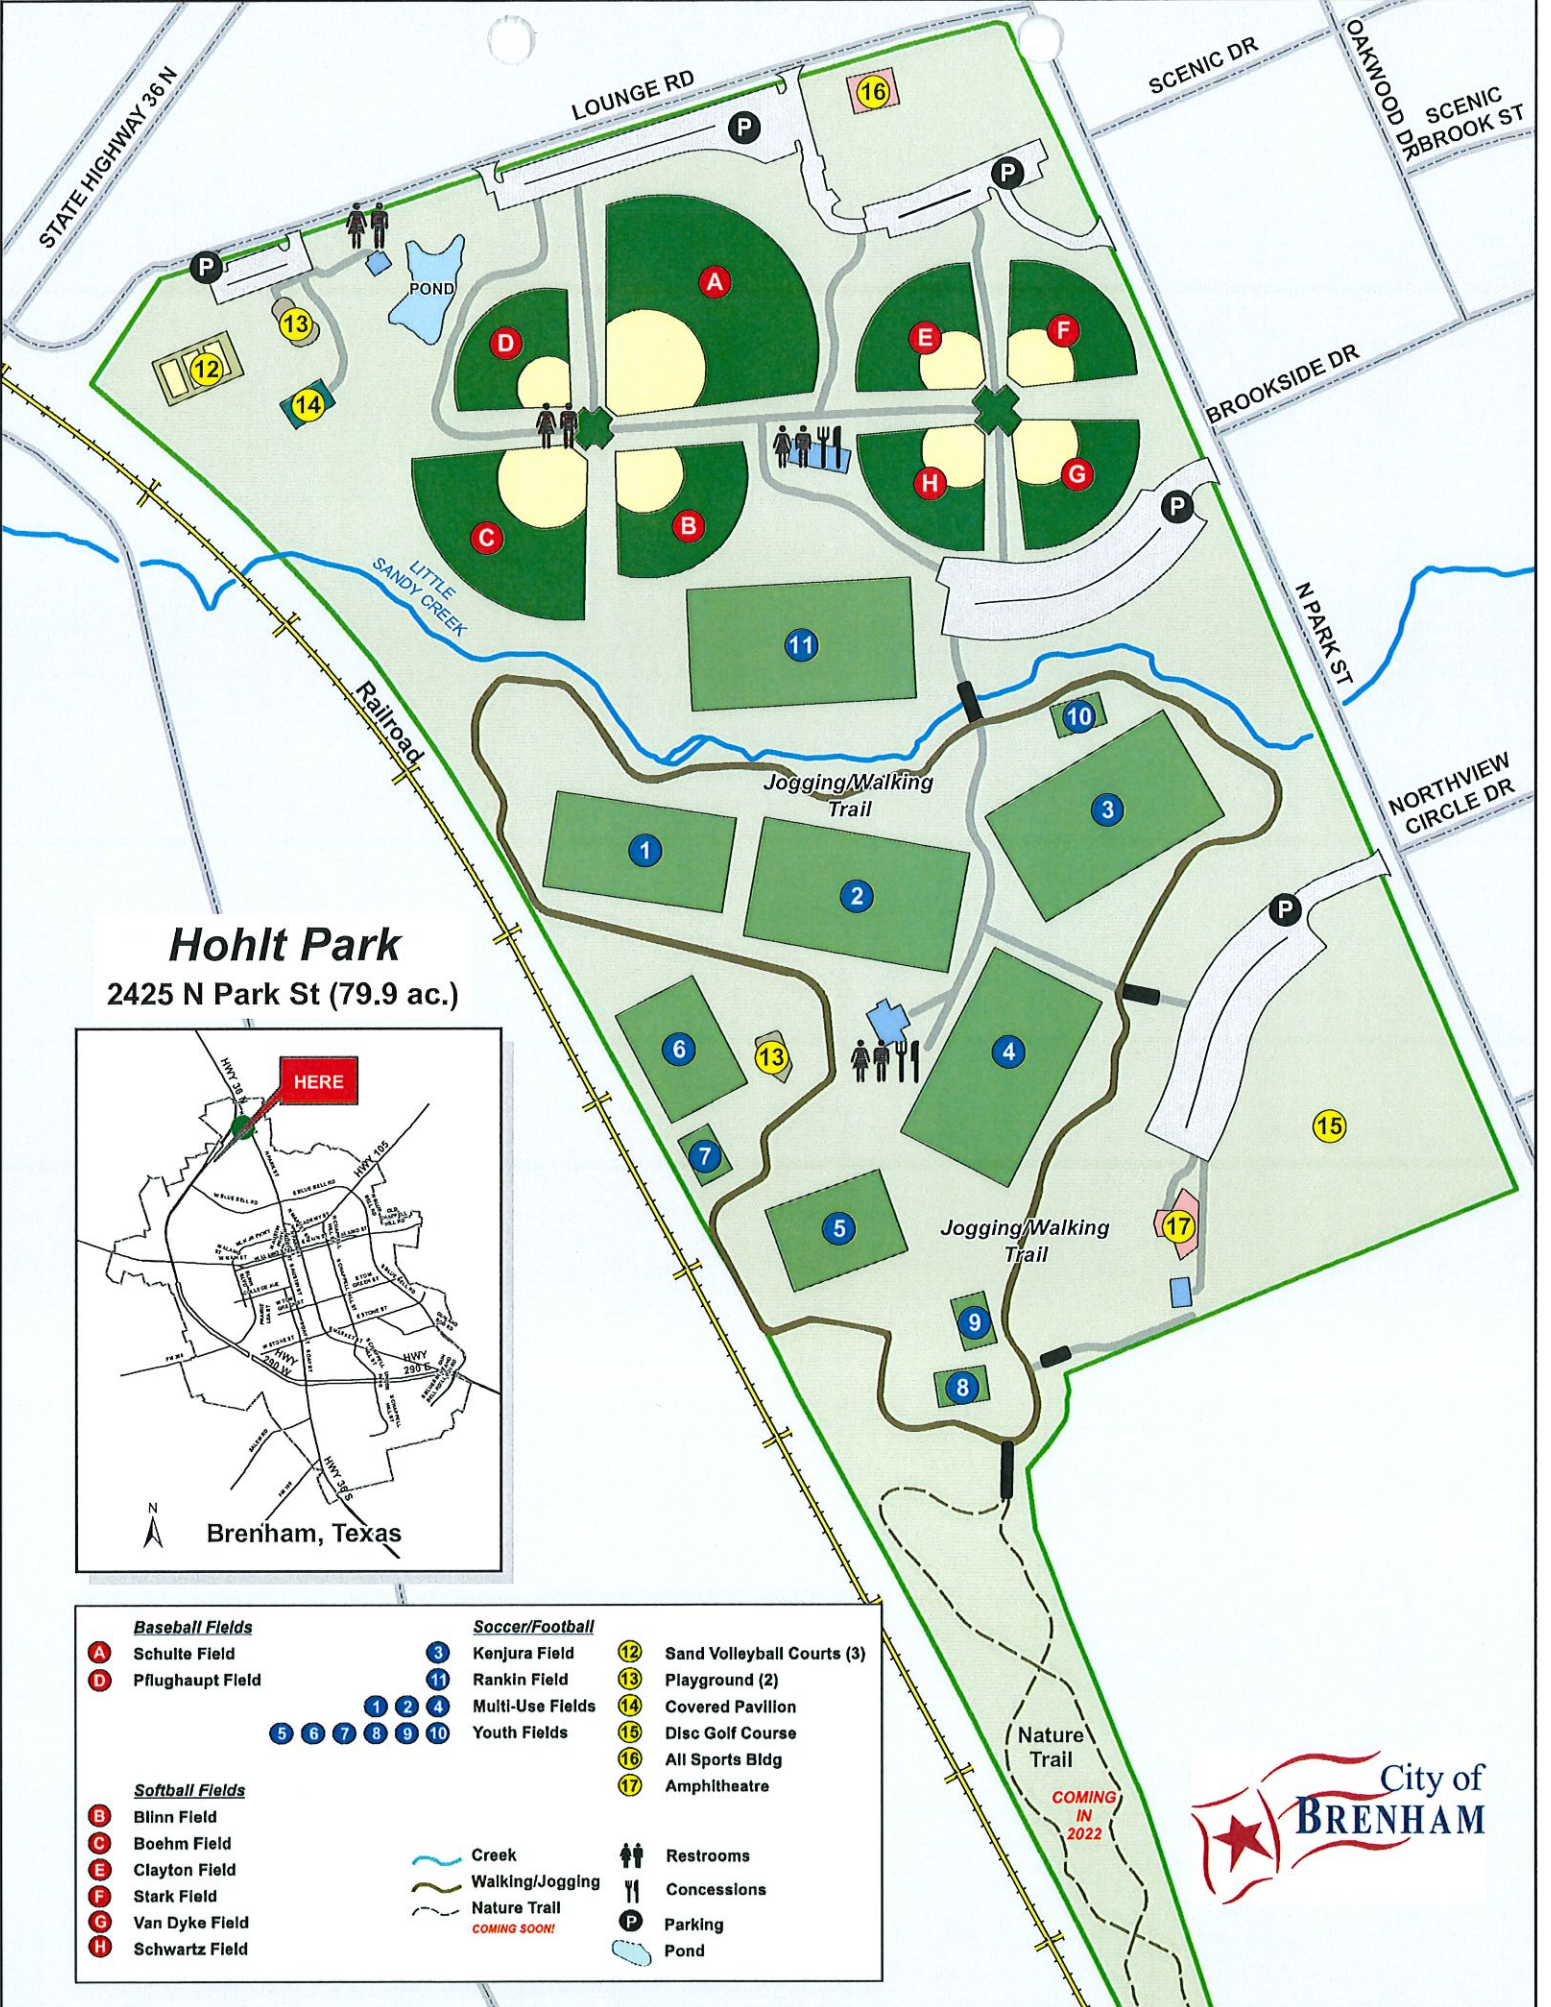

 Boundary

Boundary

GROSS INTERNAL AREA

FLOOR 1: 2424 sq. ft. EXCLUDED AREAS:
GARAGE: 545 sq. ft. PORCH: 87 sq. ft.

TOTAL: 2424 sq. ft.

MEASUREMENTS ARE CALCULATED BY CURIOSA TECHNOLOGY. DRAWING HIGHLY RELIABLE BUT NOT GUARANTEED.

Hohlt Park
2425 N Park St (79.9 ac.)

Baseball Fields		Soccer/Football		Other Amenities	
A	Schulte Field	3	Kenjura Field	12	Sand Volleyball Courts (3)
D	Pflughaupt Field	11	Rankin Field	13	Playground (2)
		1 2 4	Multi-Use Fields	14	Covered Pavilion
		5 6 7 8 9 10	Youth Fields	15	Disc Golf Course
				16	All Sports Bldg
				17	Amphitheatre
Softball Fields					
B	Blinn Field				
C	Boehm Field				
E	Clayton Field				
F	Stark Field				
G	Van Dyke Field				
H	Schwartz Field				
			Creek		Restrooms
			Walking/Jogging		Concessions
			Nature Trail		Parking
			COMING SOON!		Pond