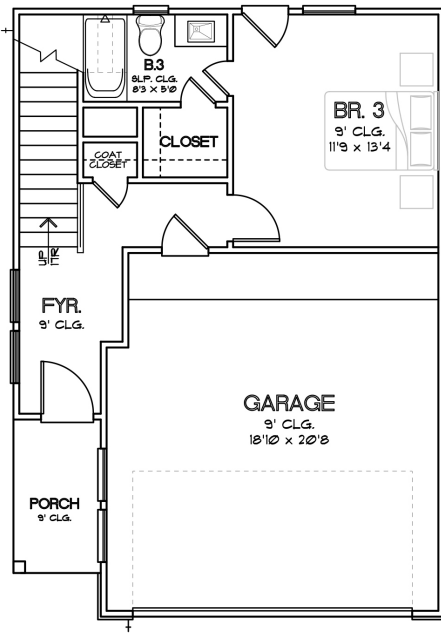

CITY HOMES
CHOICE

PALISADES PARK
1,966 SQ.FT.

FIRST FLOOR

SECOND FLOOR

THIRD FLOOR

CHOICE IS THE ULTIMATE LUXURY