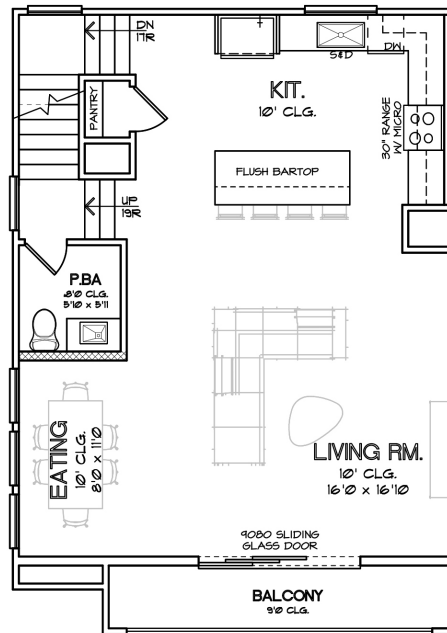

CITY HOMES
CHOICE

PALISADES PARK
1,966 SQ.FT.

FIRST FLOOR

SECOND FLOOR

THIRD FLOOR

CHOICE IS THE ULTIMATE LUXURY