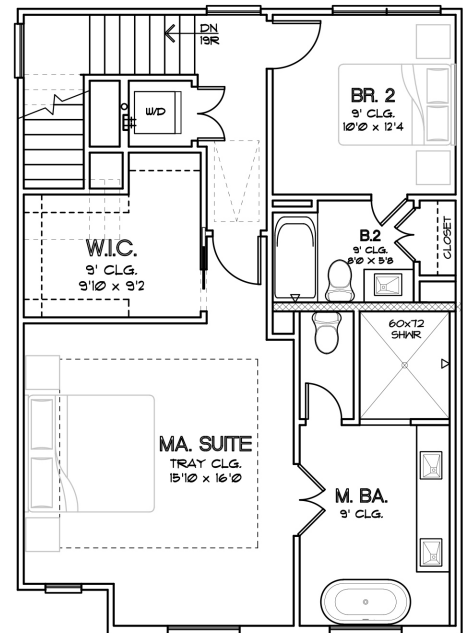

CITY HOMES
CHOICE

PALISADES PARK
1,966 SQ.FT.

FIRST FLOOR

SECOND FLOOR

THIRD FLOOR

CHOICE IS THE ULTIMATE LUXURY