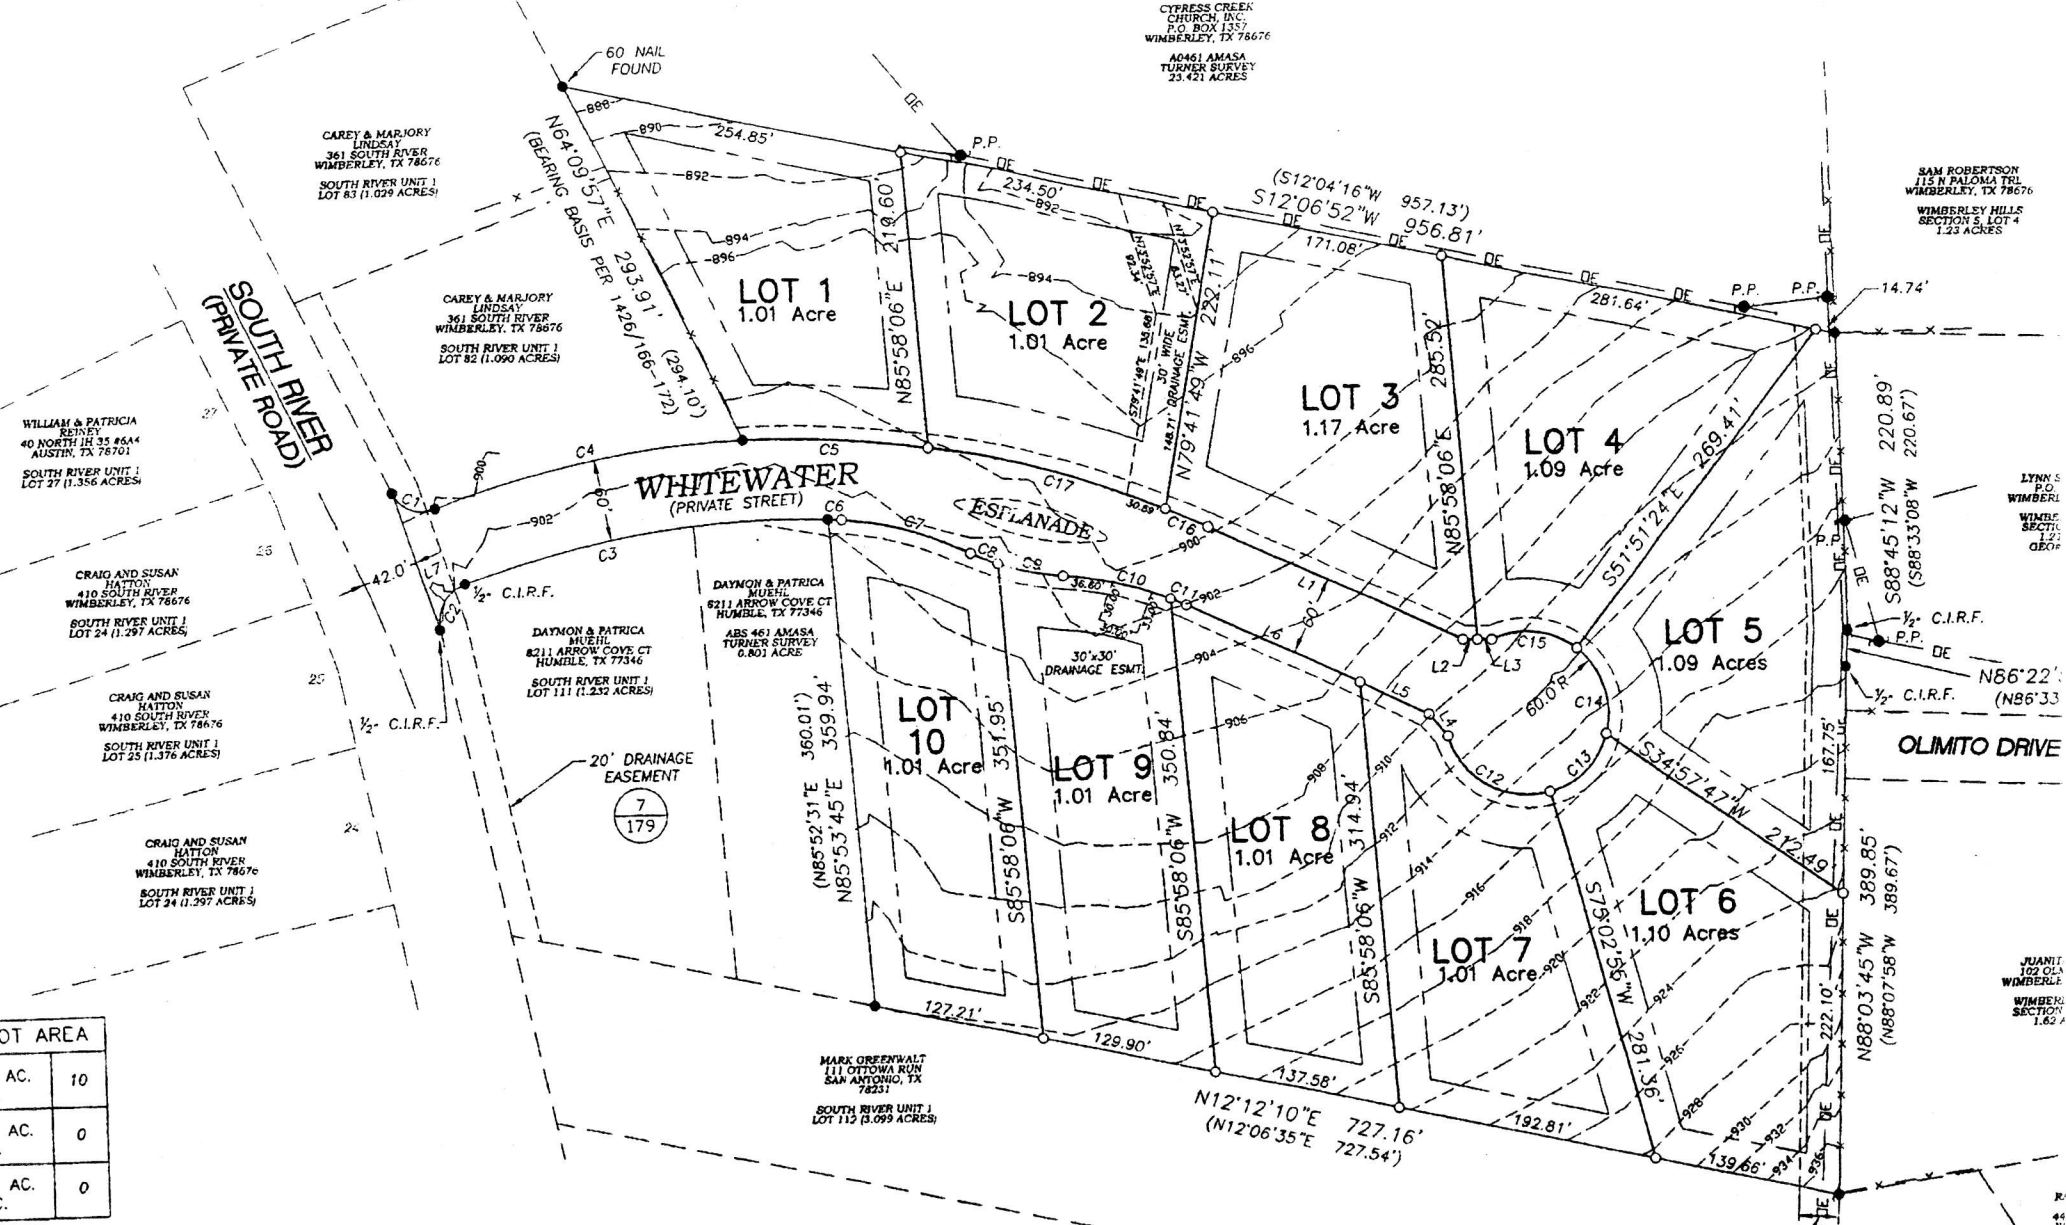

CYPRESS CREEK
CHURCH, INC.
P.O. BOX 1357
WIMBERLEY, TX 78676
AC461 AMASA
TURNER SURVEY
23.421 ACRES

SAM ROBERTSON
115 N PALOMA TRL
WIMBERLEY, TX 78676
WIMBERLEY HILLS
SECTION 5, LOT 4
1.23 ACRES

DAVID J. BLAUSEY
461 HILL COUNTRY TRL
WIMBERLEY, TX 78676
WIMBERLEY HILLS
SECTION 5, LOT 28
0.807 ACRES

**SOUTH RIVER
(PRIVATE ROAD)**

**WHITEWATER
(PRIVATE STREET)**

ESPLANADE

OLIMITO DRIVE

LOT AREA	
AC.	10
2 AC.	0
3 AC.	0
C.	0

CURVE TABLE				
CURVE	LENGTH	RADIUS	CH. DIR.	CHORD
C1	37.04'	25.00'	N21°40'48"E	33.74'
C2	43.12'	30.59'	S61°11'50"E	39.64'
C3	274.15'	672.18'	S05°43'48"E	272.26'

0' 300'