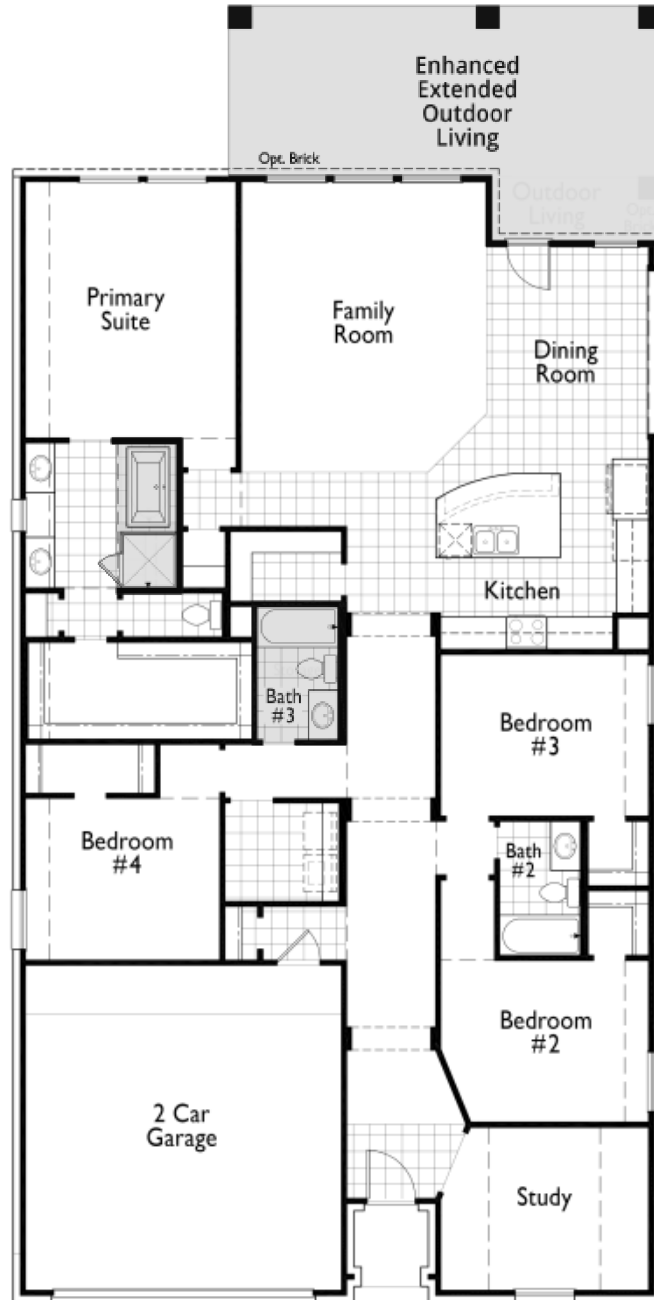

# Davenport

(Base Plan)

First floor

## Selected Options

Enhanced Extended Outdoor Living

Primary Bath - Freestanding Tub w/Shower

Bath ilo Storage