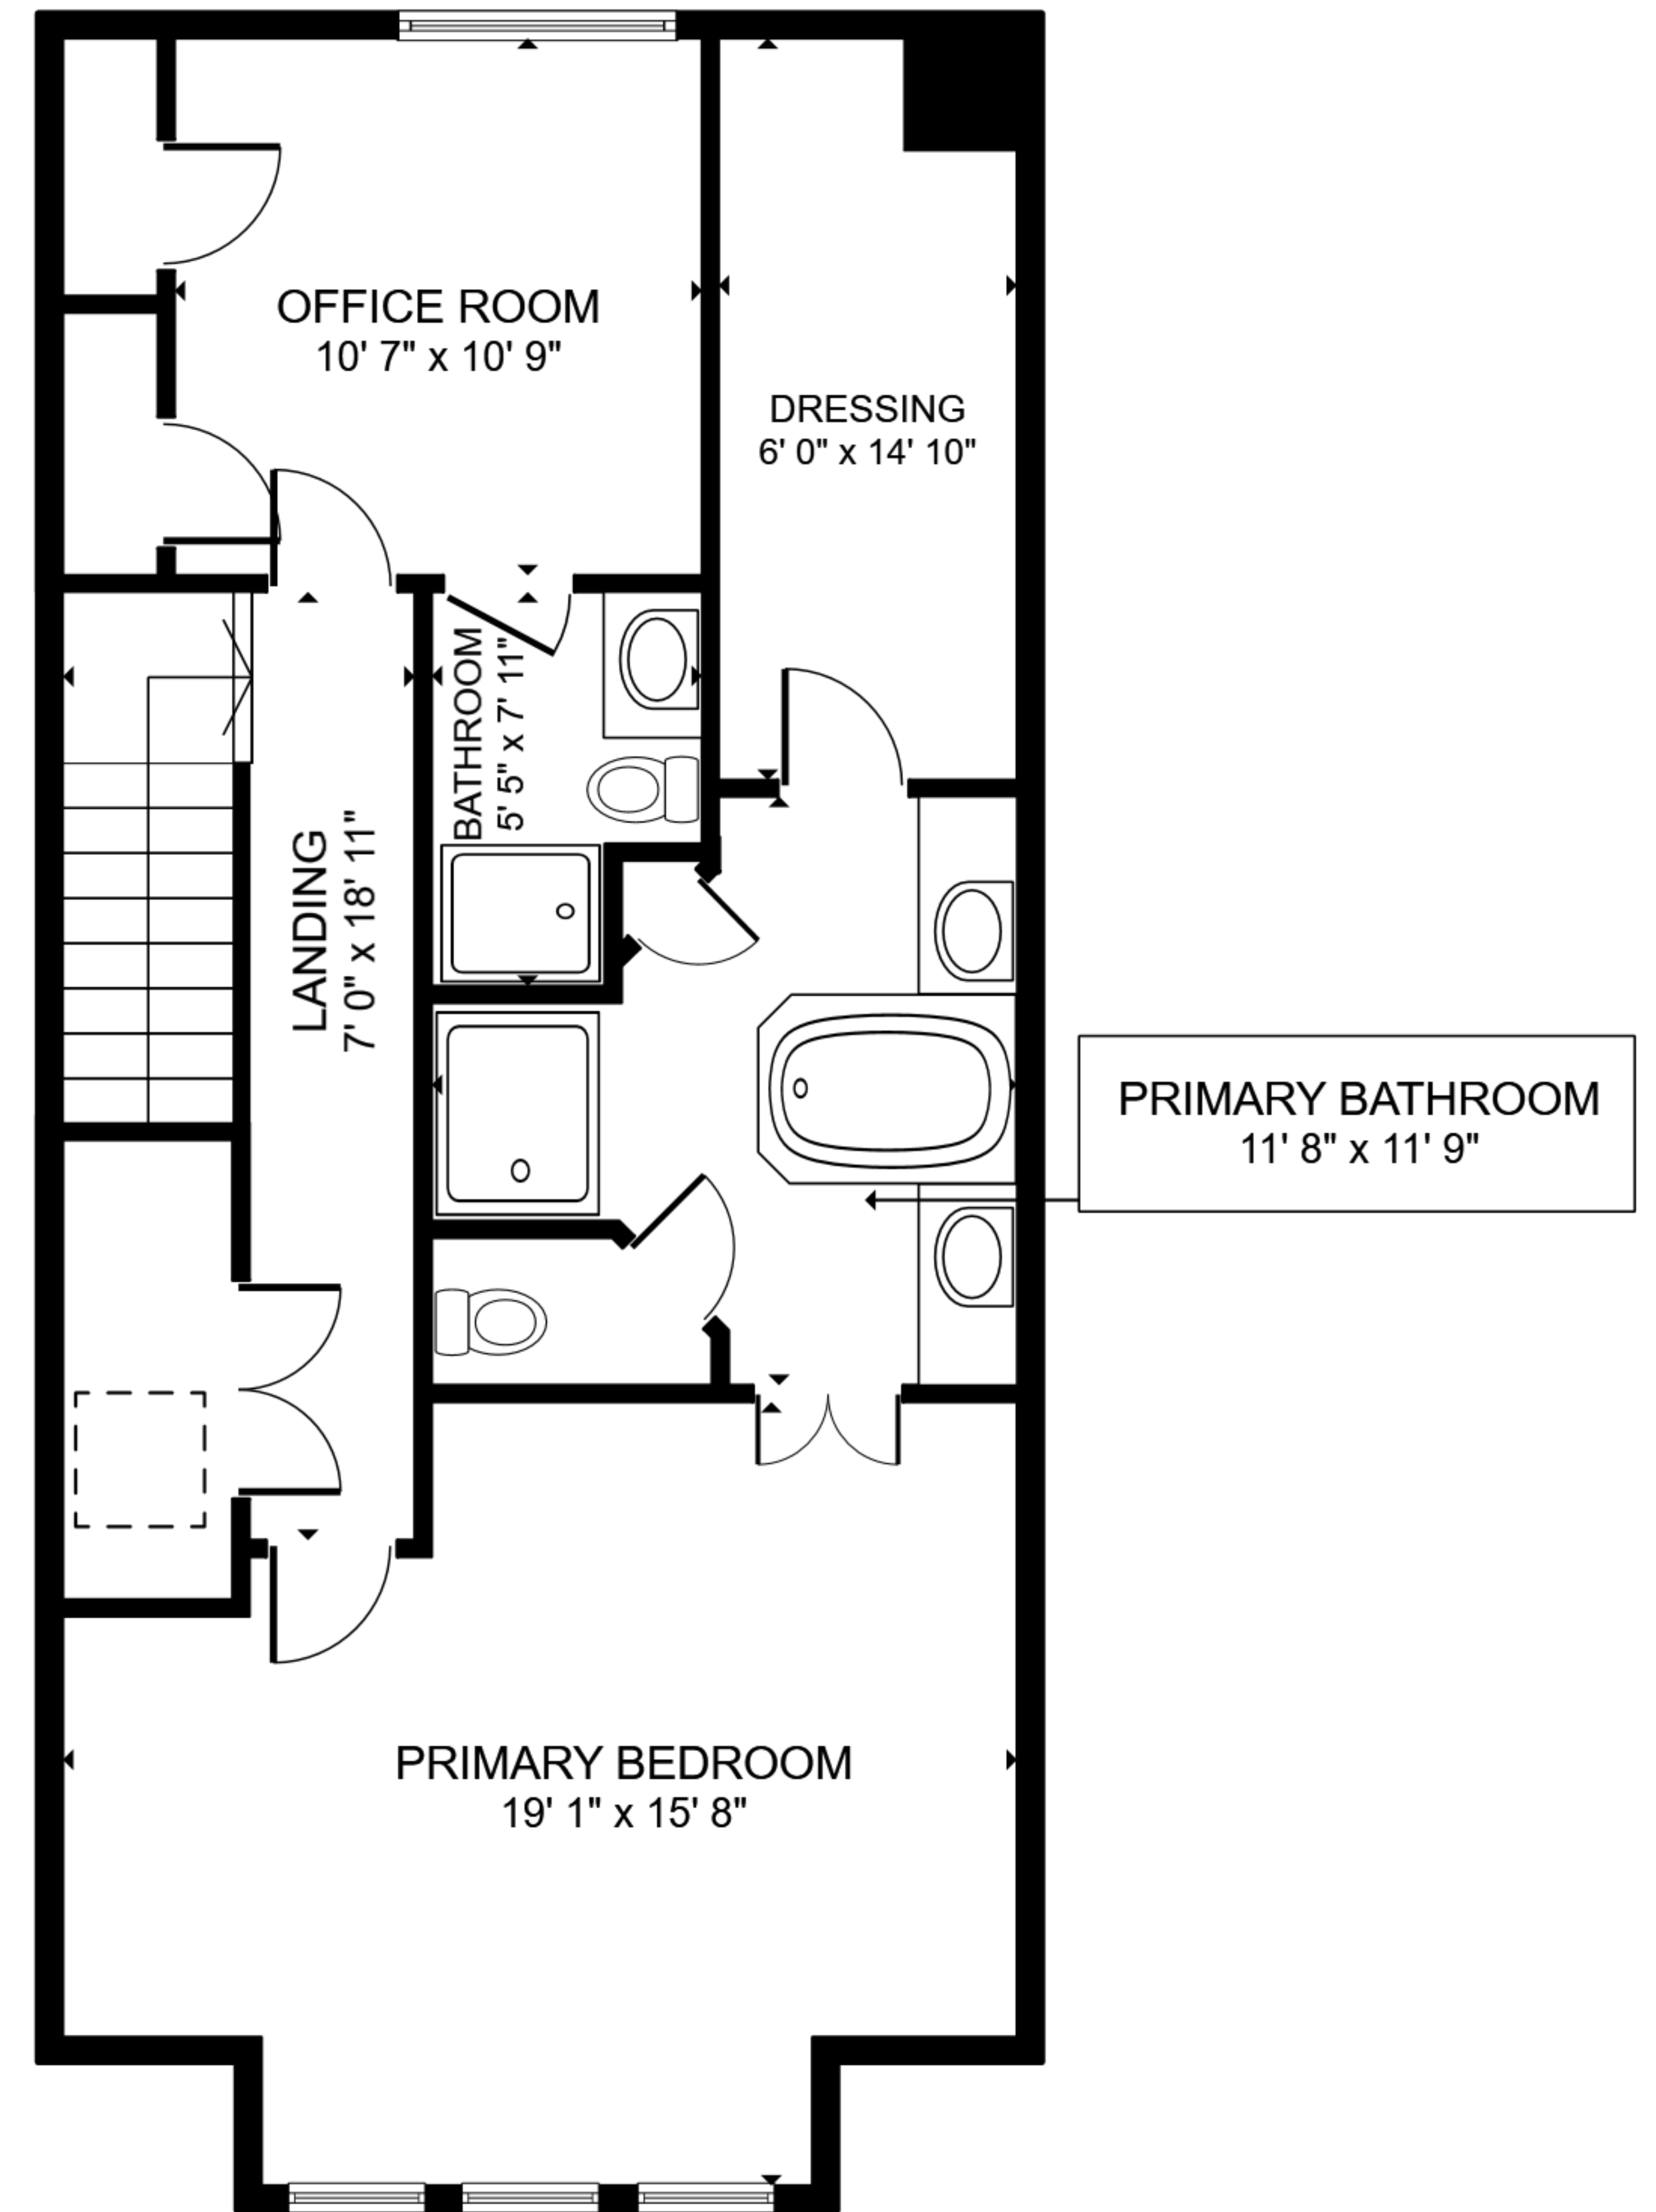

FLOOR 1

FLOOR 2

FLOOR 3

GROSS INTERNAL AREA
 FLOOR 1 301 sq.ft. FLOOR 2 747 sq.ft. FLOOR 3 795 sq.ft.
 EXCLUDED AREAS : BALCONY 51 sq.ft.
 TOTAL : 1,842 sq.ft.
 SIZES AND DIMENSIONS ARE APPROXIMATE, ACTUAL MAY VARY.