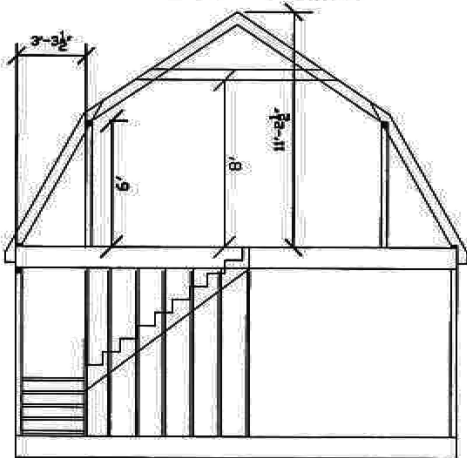

LEFT SIDE VIEW

FRONT VIEW

CROSS SECTION

2 1/2 LONG CAR GARAGE  
 WITH PORTE COCHERE  
 AND BARN STORAGE OVER PORTE COCHERE

25LBSFPC+