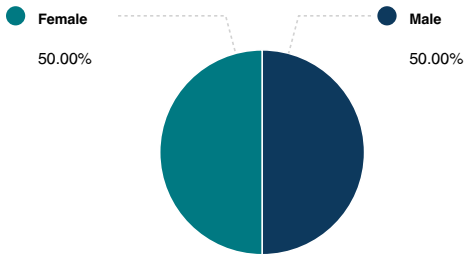

POPULATION

SUMMARY

Estimated Population	34,633
Population Growth (since 2010)	2.5%
Population Density (ppl / mile)	4,438
Median Age	35.4

HOUSEHOLD

Number of Households	13,372
Household Size (ppl)	3
Households w/ Children	9,627

AGE

GENDER

MARITAL STATUS

HOUSING

SUMMARY

Median Home Sale Price	$557,900
Median Year Built	1978

STABILITY

Annual Residential Turnover	15.42%