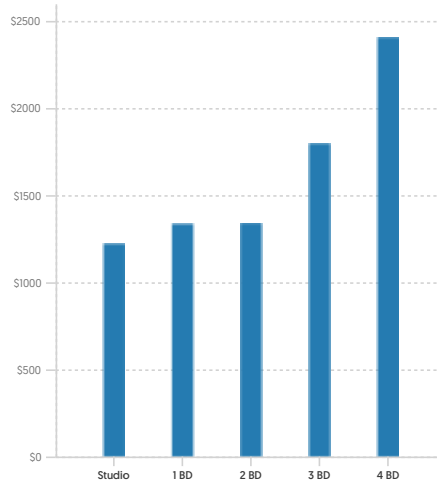

FAIR MARKET RENTS (COUNTY)

QUALITY OF LIFE

WORKERS BY INDUSTRY

Agricultural, Forestry, Fishing	1,101
Mining	
Construction	963
Manufacturing	1,404
Transportation and Communications	979
Wholesale Trade	594
Retail Trade	1,280
Finance, Insurance and Real Estate	1,842
Services	5,339
Public Administration	216
Unclassified