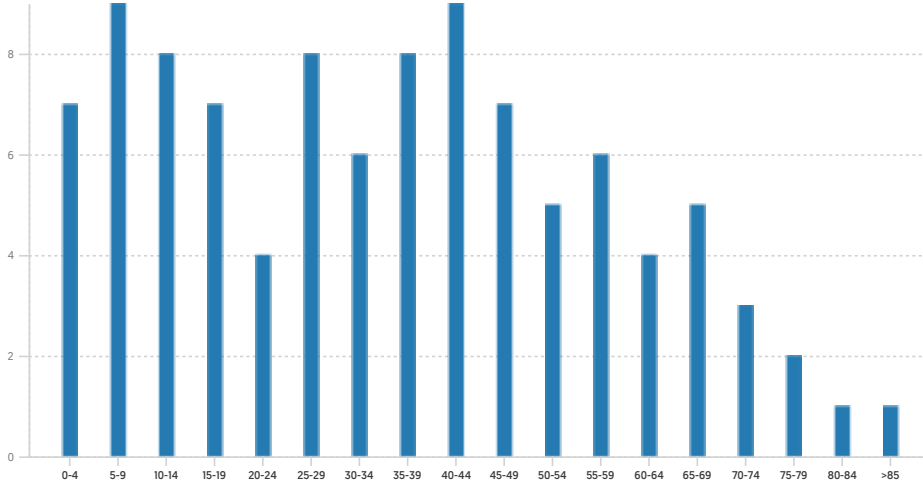

POPULATION

SUMMARY

Estimated Population	34,633
Population Growth (since 2010)	2.5%
Population Density (ppl / mile)	4,438
Median Age	35.4

HOUSEHOLD

Number of Households	13,372
Household Size (ppl)	3
Households w/ Children	9,627

AGE