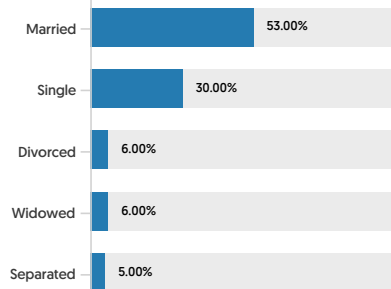

POPULATION

SUMMARY

Estimated Population	34,633
Population Growth (since 2010)	2.5%
Population Density (ppl / mile)	4,438
Median Age	35.4

HOUSEHOLD

Number of Households	13,372
Household Size (ppl)	3
Households w/ Children	9,627

AGE

GENDER

MARITAL STATUS

HOUSING

SUMMARY

Median Home Sale Price	\$557,900
Median Year Built	1978

STABILITY

Annual Residential Turnover	15.42%
-----------------------------	--------