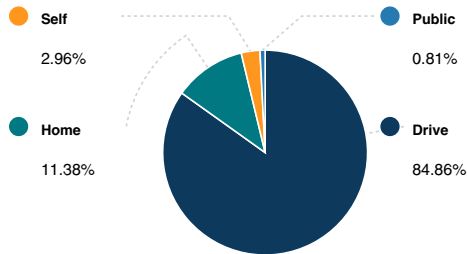

OCCUPANCY

FAIR MARKET RENTS (COUNTY)

QUALITY OF LIFE

WORKERS BY INDUSTRY

Agricultural, Forestry, Fishing	1,101
Mining	
Construction	963
Manufacturing	1,404
Transportation and Communications	979
Wholesale Trade	594
Retail Trade	1,280
Finance, Insurance and Real Estate	1,842
Services	5,339
Public Administration	216
Unclassified	

WORKFORCE

HOUSEHOLD INCOME

Average Household Income **\$82,657**

Average Per Capita Income **\$58,664**

COMMUTE METHOD

Median Travel Time **25 min**

WEATHER

January High Temp (avg °F)	62.4
January Low Temp (avg °F)	42.3
July High Temp (avg °F)	93
July Low Temp (avg °F)	74.2
Annual Precipitation (inches)	49.48