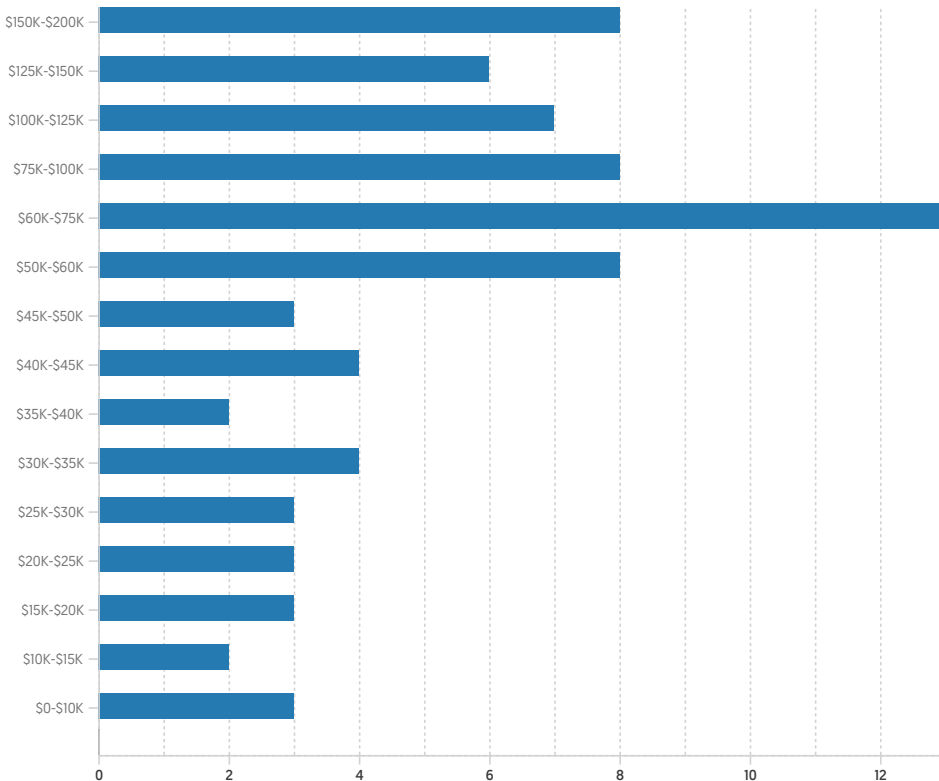

HOUSEHOLD INCOME

Average Household Income **$82,657**

Average Per Capita Income **$58,664**