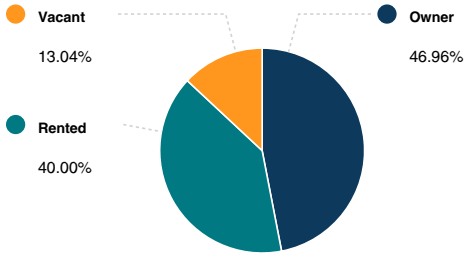

AGE

GENDER

MARITAL STATUS

HOUSING

SUMMARY

Median Home Sale Price	\$557,900
Median Year Built	1978

STABILITY

Annual Residential Turnover	15.42%
-----------------------------	--------

OCCUPANCY

FAIR MARKET RENTS (COUNTY)

QUALITY OF LIFE

WORKERS BY INDUSTRY

Agricultural, Forestry, Fishing	1,101
Mining	
Construction	963
Manufacturing	1,404
Transportation and Communications	979
Wholesale Trade	594
Retail Trade	1,280
Finance, Insurance and Real Estate	1,842
Services	5,339
Public Administration	216
Unclassified	