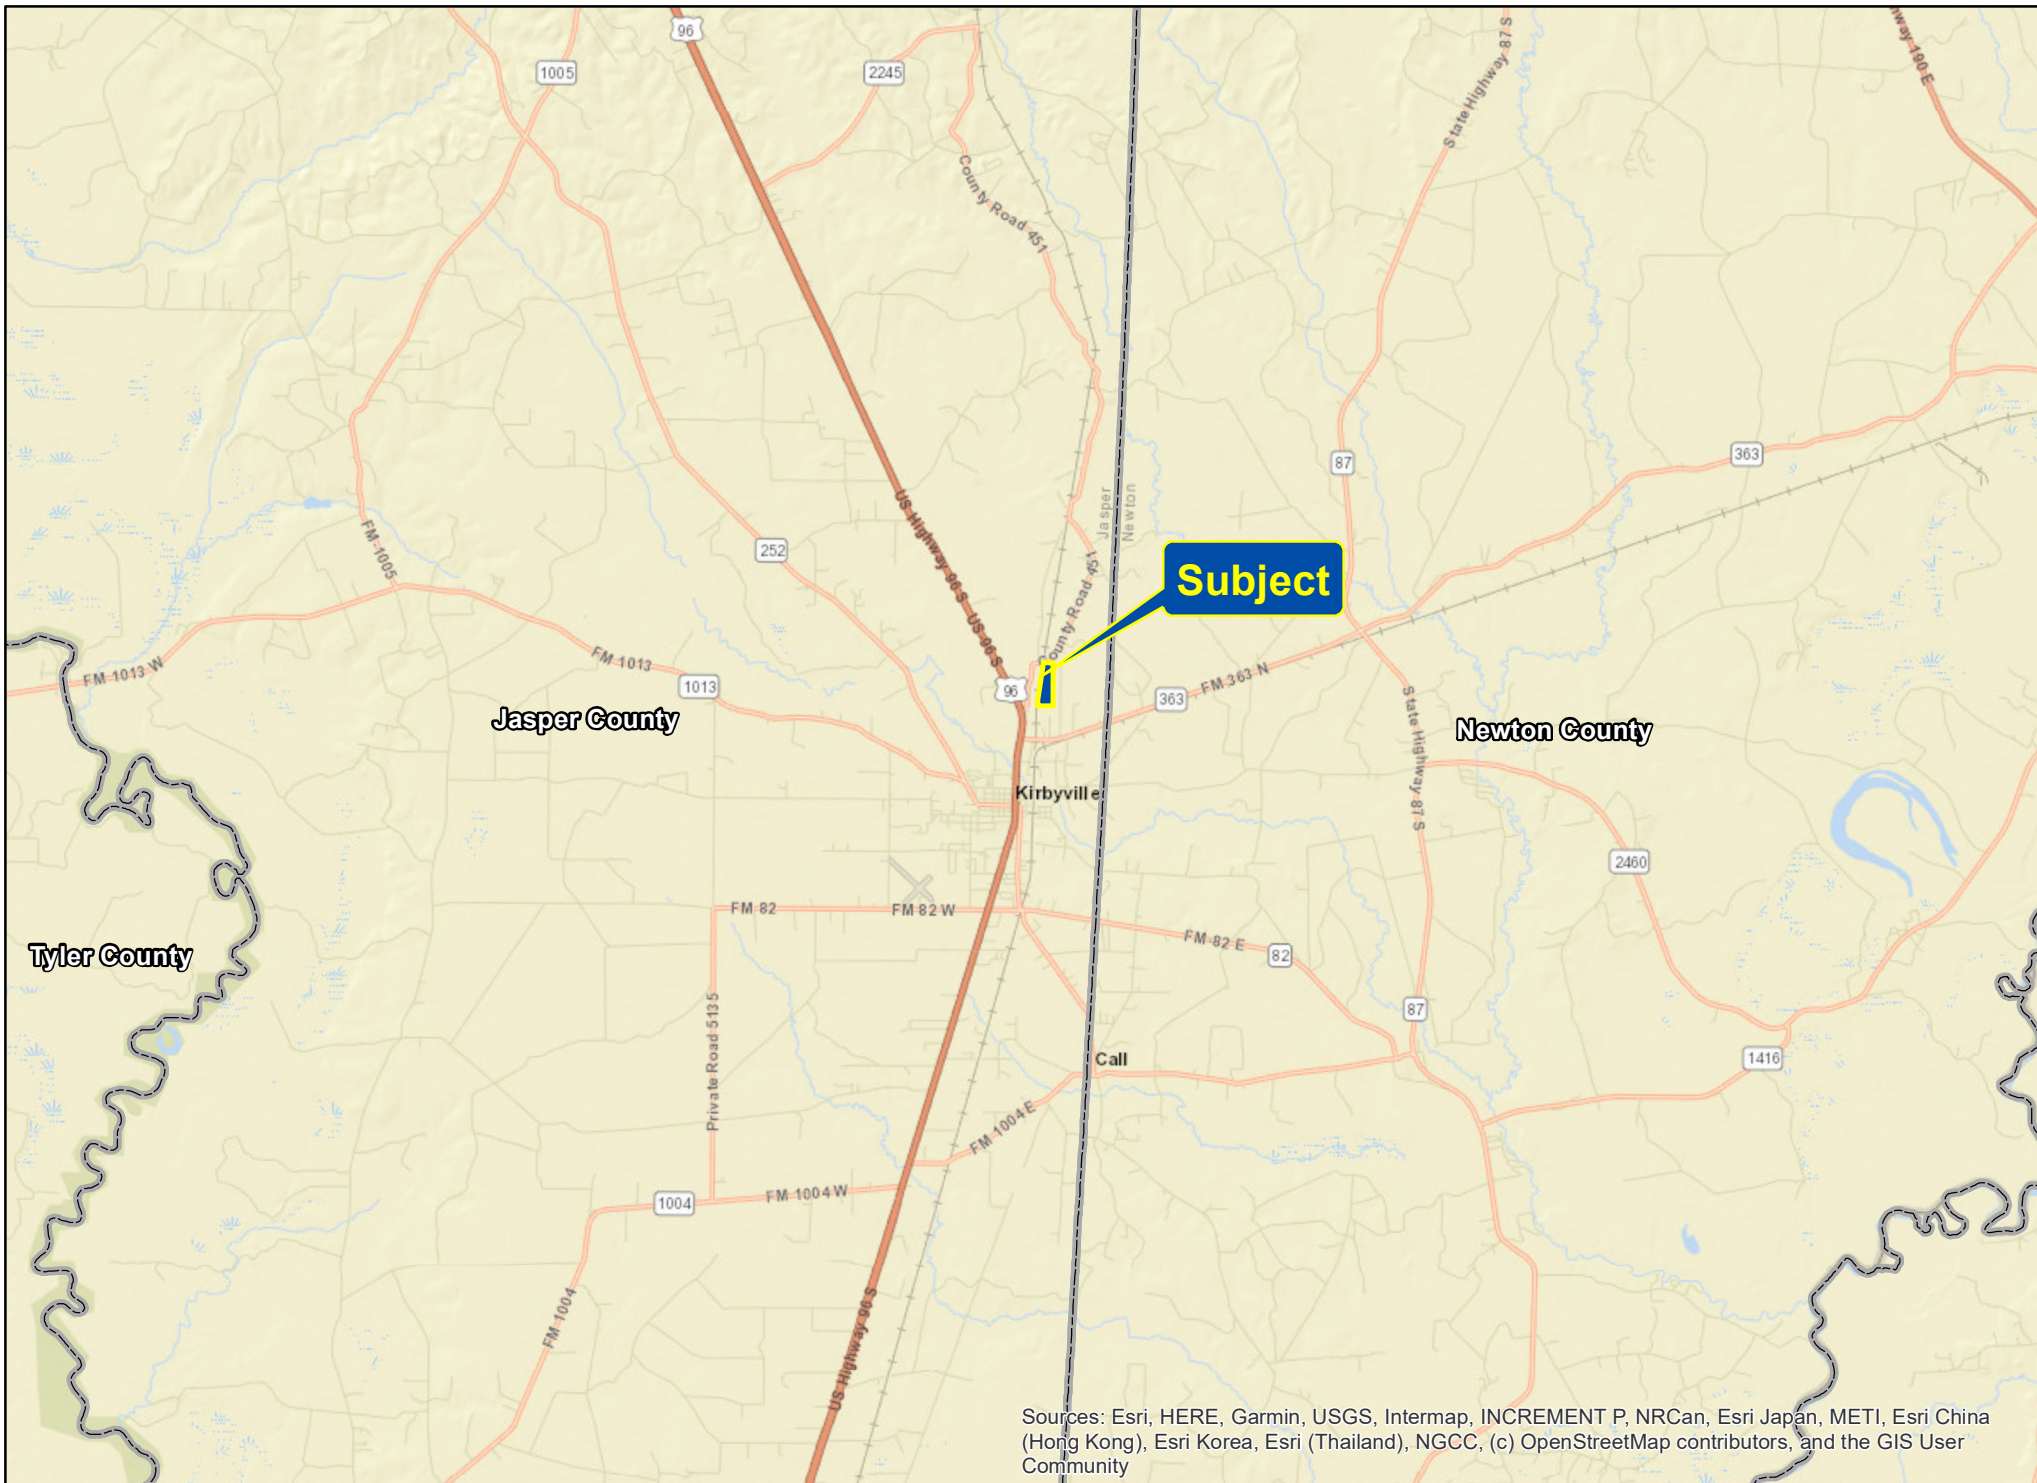

Subject

Jasper County

Newton County

Kirbyville

Sources: Esri, HERE, Garmin, USGS, Intermap, INCREMENT P, NRCan, Esri Japan, METI, Esri China (Hong Kong), Esri Korea, Esri (Thailand), NGCC, (c) OpenStreetMap contributors, and the GIS User Community

55 Acres | County Road 451 | Jasper Co., Texas

For illustration purposes only.

Sources: Esri, HERE, Garmin, USGS, Intermap, INCREMENT P, NRCan, Esri Japan, METI, Esri China (Hong Kong), Esri Korea, Esri (Thailand), NGCC, (c) OpenStreetMap contributors, and the GIS User Community

55 Acres | County Road 451 | Jasper Co., Texas

For illustration purposes only.

Subject

Sources: Esri, HERE, Garmin, USGS, Intermap, INCREMENT P, NRCan, Esri Japan, METI, Esri China (Hong Kong), Esri Korea, Esri (Thailand), NGCC, (c) OpenStreetMap contributors, and the GIS User Community

55 Acres | County Road 451 | Jasper Co., Texas

For illustration purposes only.