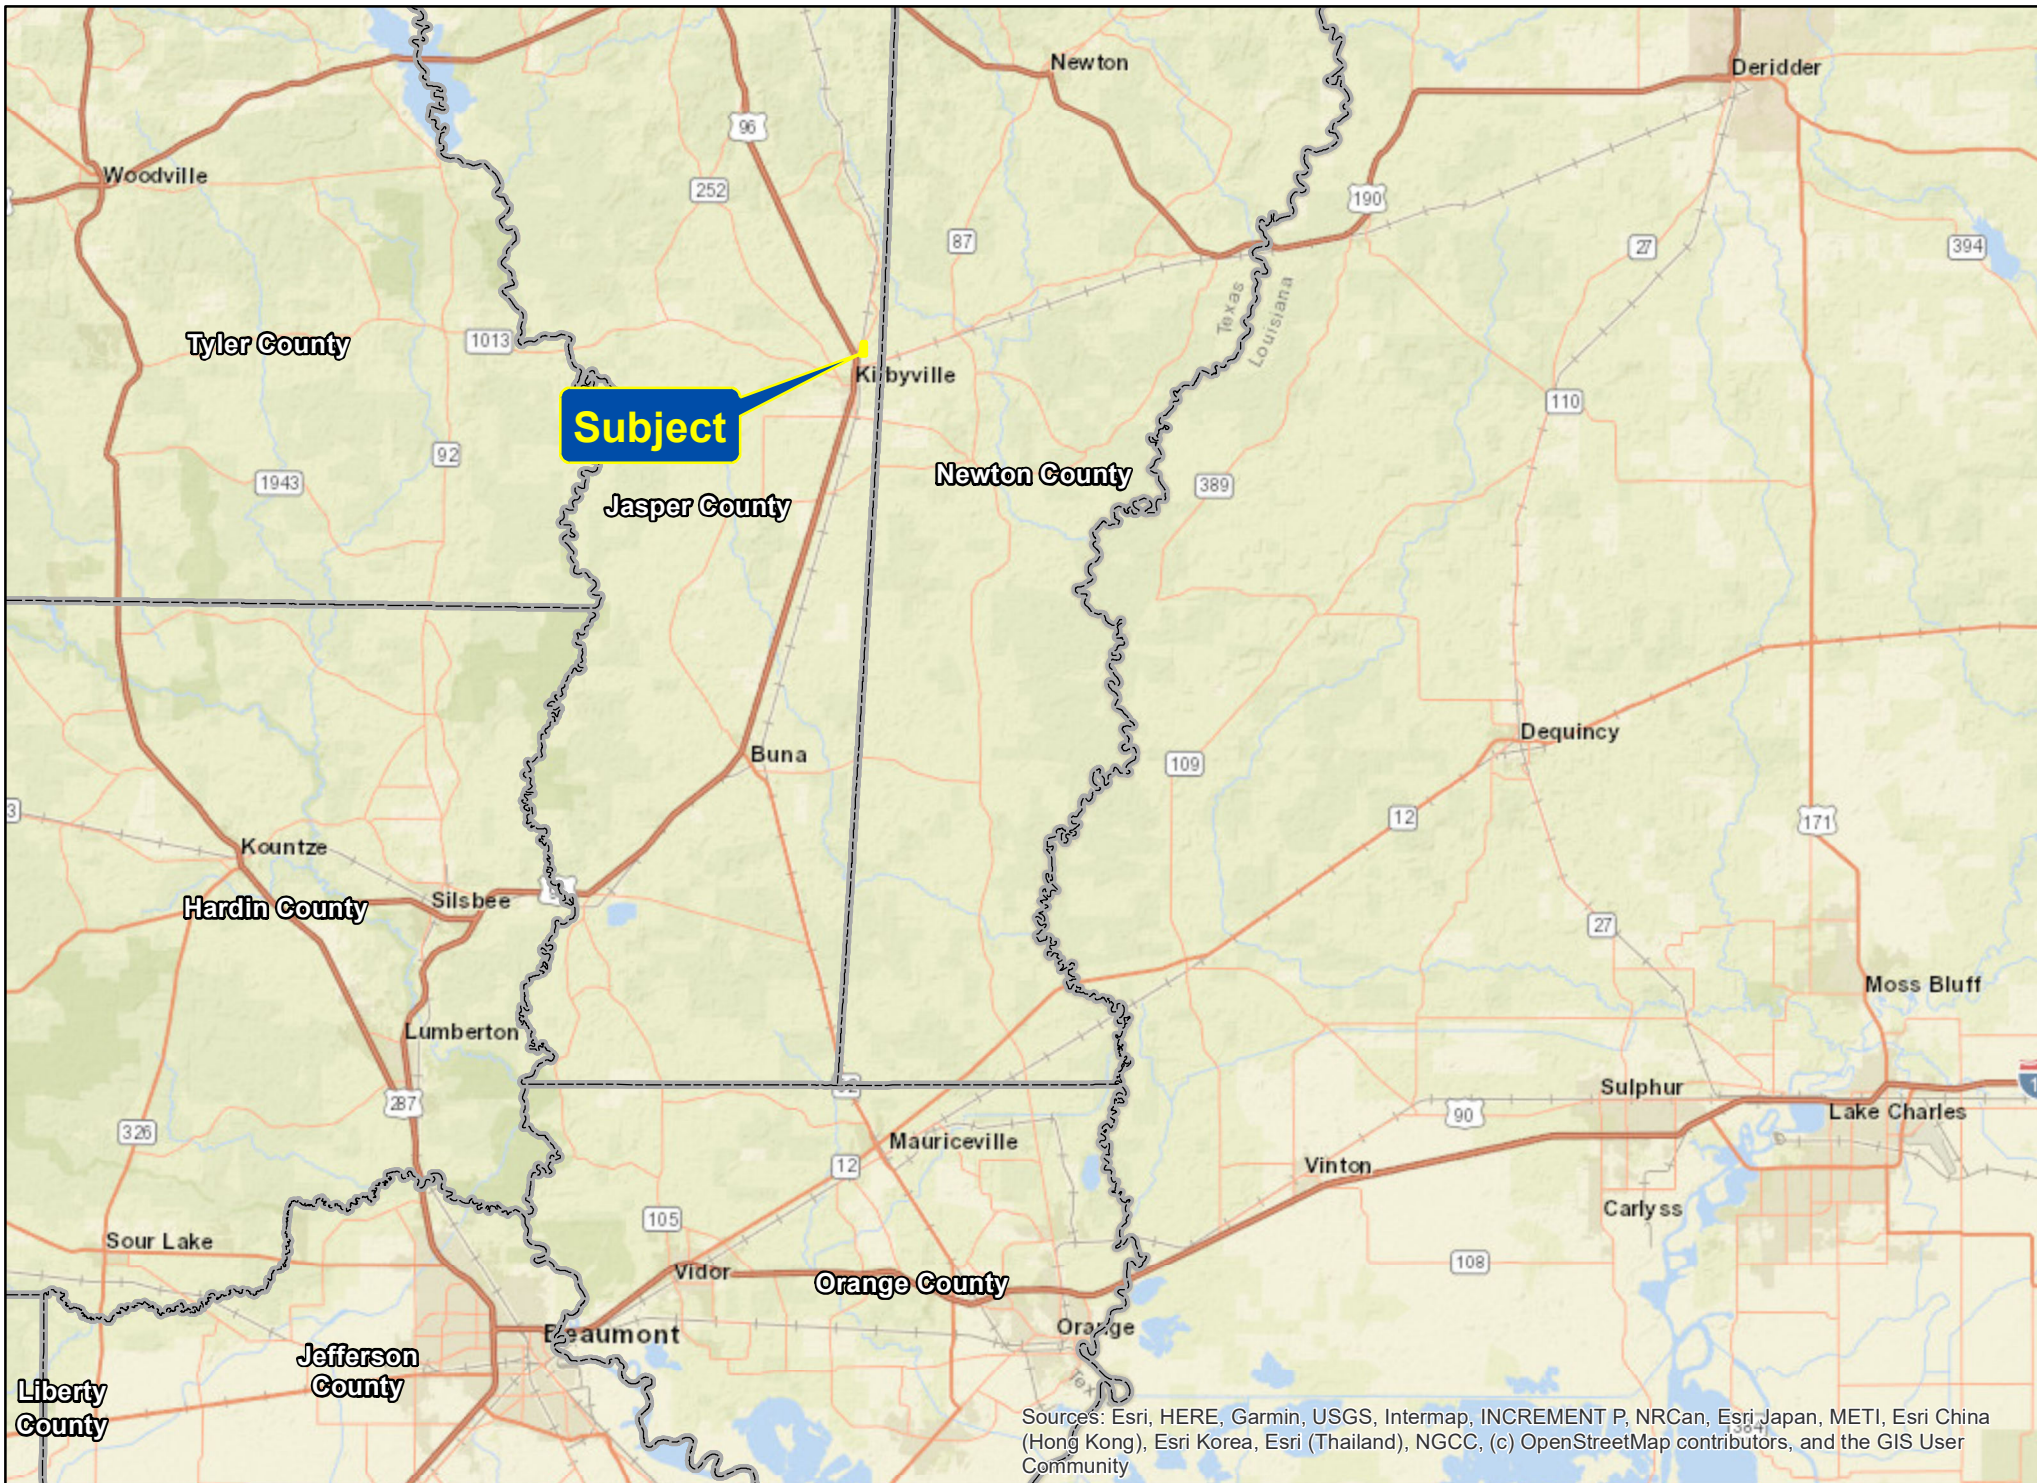

Subject

Jasper County

Newton County

Kirbyville

Sources: Esri, HERE, Garmin, USGS, Intermap, INCREMENT P, NRCan, Esri Japan, METI, Esri China (Hong Kong), Esri Korea, Esri (Thailand), NGCC, (c) OpenStreetMap contributors, and the GIS User Community

55 Acres | County Road 451 | Jasper Co., Texas

For illustration purposes only.

Sources: Esri, HERE, Garmin, USGS, Intermap, INCREMENT P, NRCan, Esri Japan, METI, Esri China (Hong Kong), Esri Korea, Esri (Thailand), NGCC, (c) OpenStreetMap contributors, and the GIS User Community

55 Acres | County Road 451 | Jasper Co., Texas

For illustration purposes only.

Subject

Sources: Esri, HERE, Garmin, USGS, Intermap, INCREMENT P, NRCan, Esri Japan, METI, Esri China (Hong Kong), Esri Korea, Esri (Thailand), NGCC, (c) OpenStreetMap contributors, and the GIS User Community