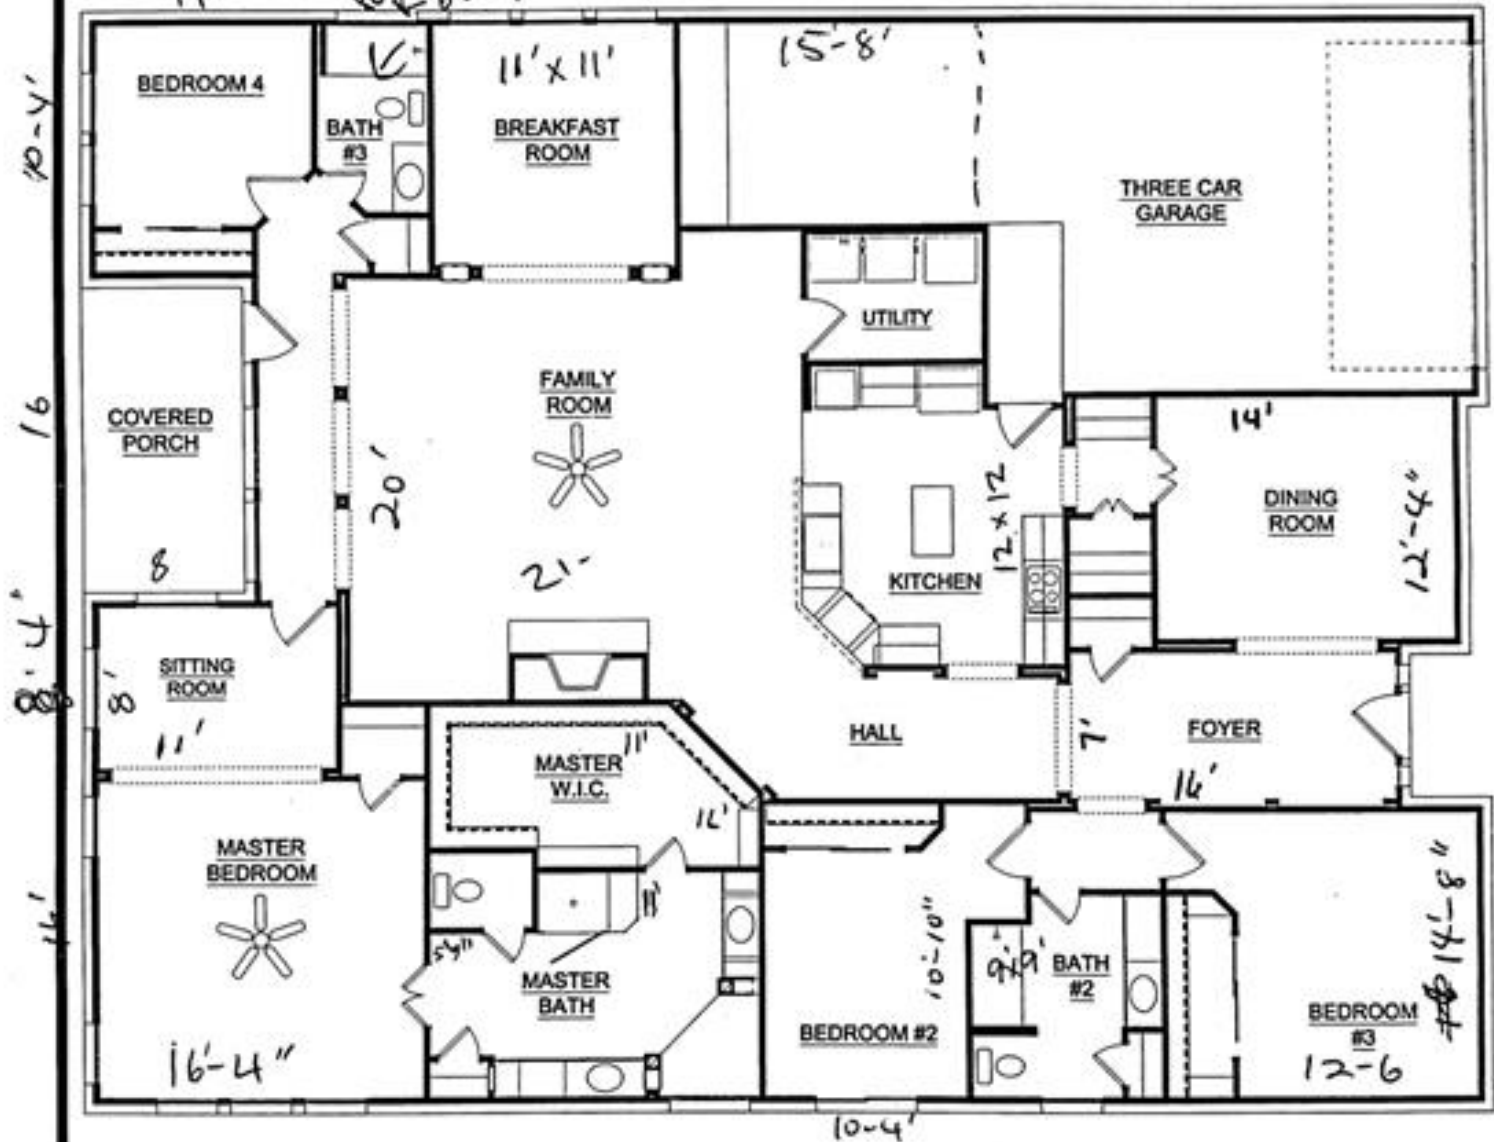

Elissa

PLAN 07
APPROXIMATE SQ. FOOTAGE 3032

border 12'
Bonus Rm option

BRIGHTON
H O M E S®

a K. Hovnanian® Company

50%
RECYCLED PAPER
PRINTED ON RECYCLED PAPER

PLANS AND SPECIFICATIONS SUBJECT TO CHANGES WITHOUT PRIOR NOTICE