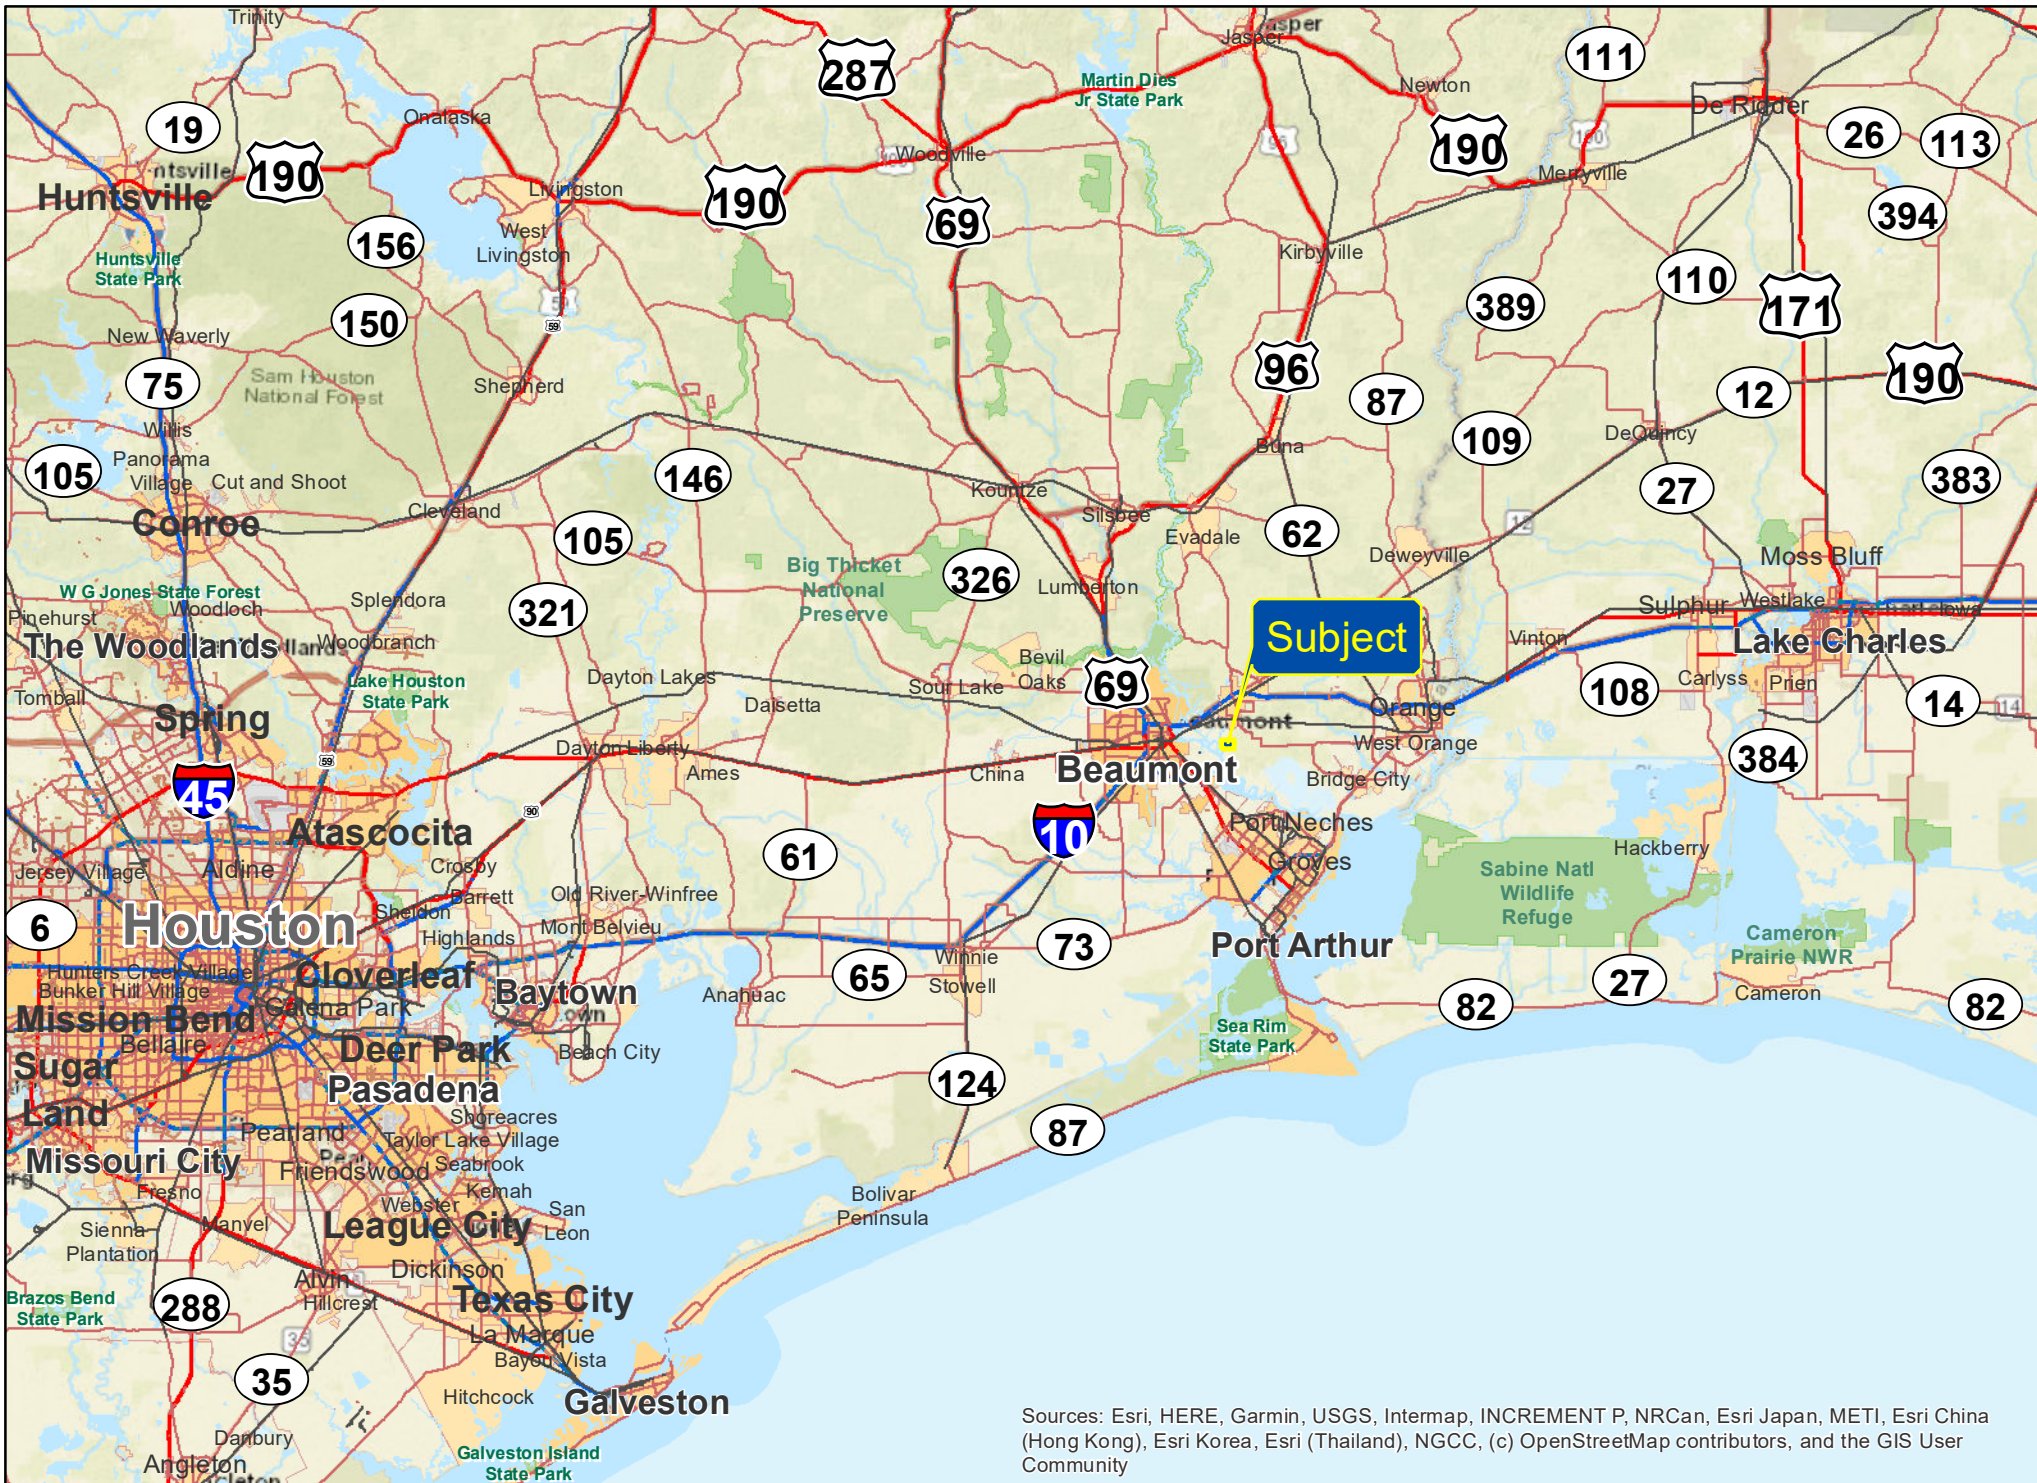

Sources: Esri, HERE, Garmin, USGS, Intermap, INCREMENT P, NRCan, Esri Japan, METI, Esri China (Hong Kong), Esri Korea, Esri (Thailand), NGCC, (c) OpenStreetMap contributors, and the GIS User Community

474.73± Acres | Vidor, Orange Co., TX

For illustration purposes only.

Sources: Esri, HERE, Garmin, USGS, Intermap, INCREMENT P, NRCan, Esri Japan, METI, Esri China (Hong Kong), Esri Korea, Esri (Thailand), NGCC, (c) OpenStreetMap contributors, and the GIS User Community