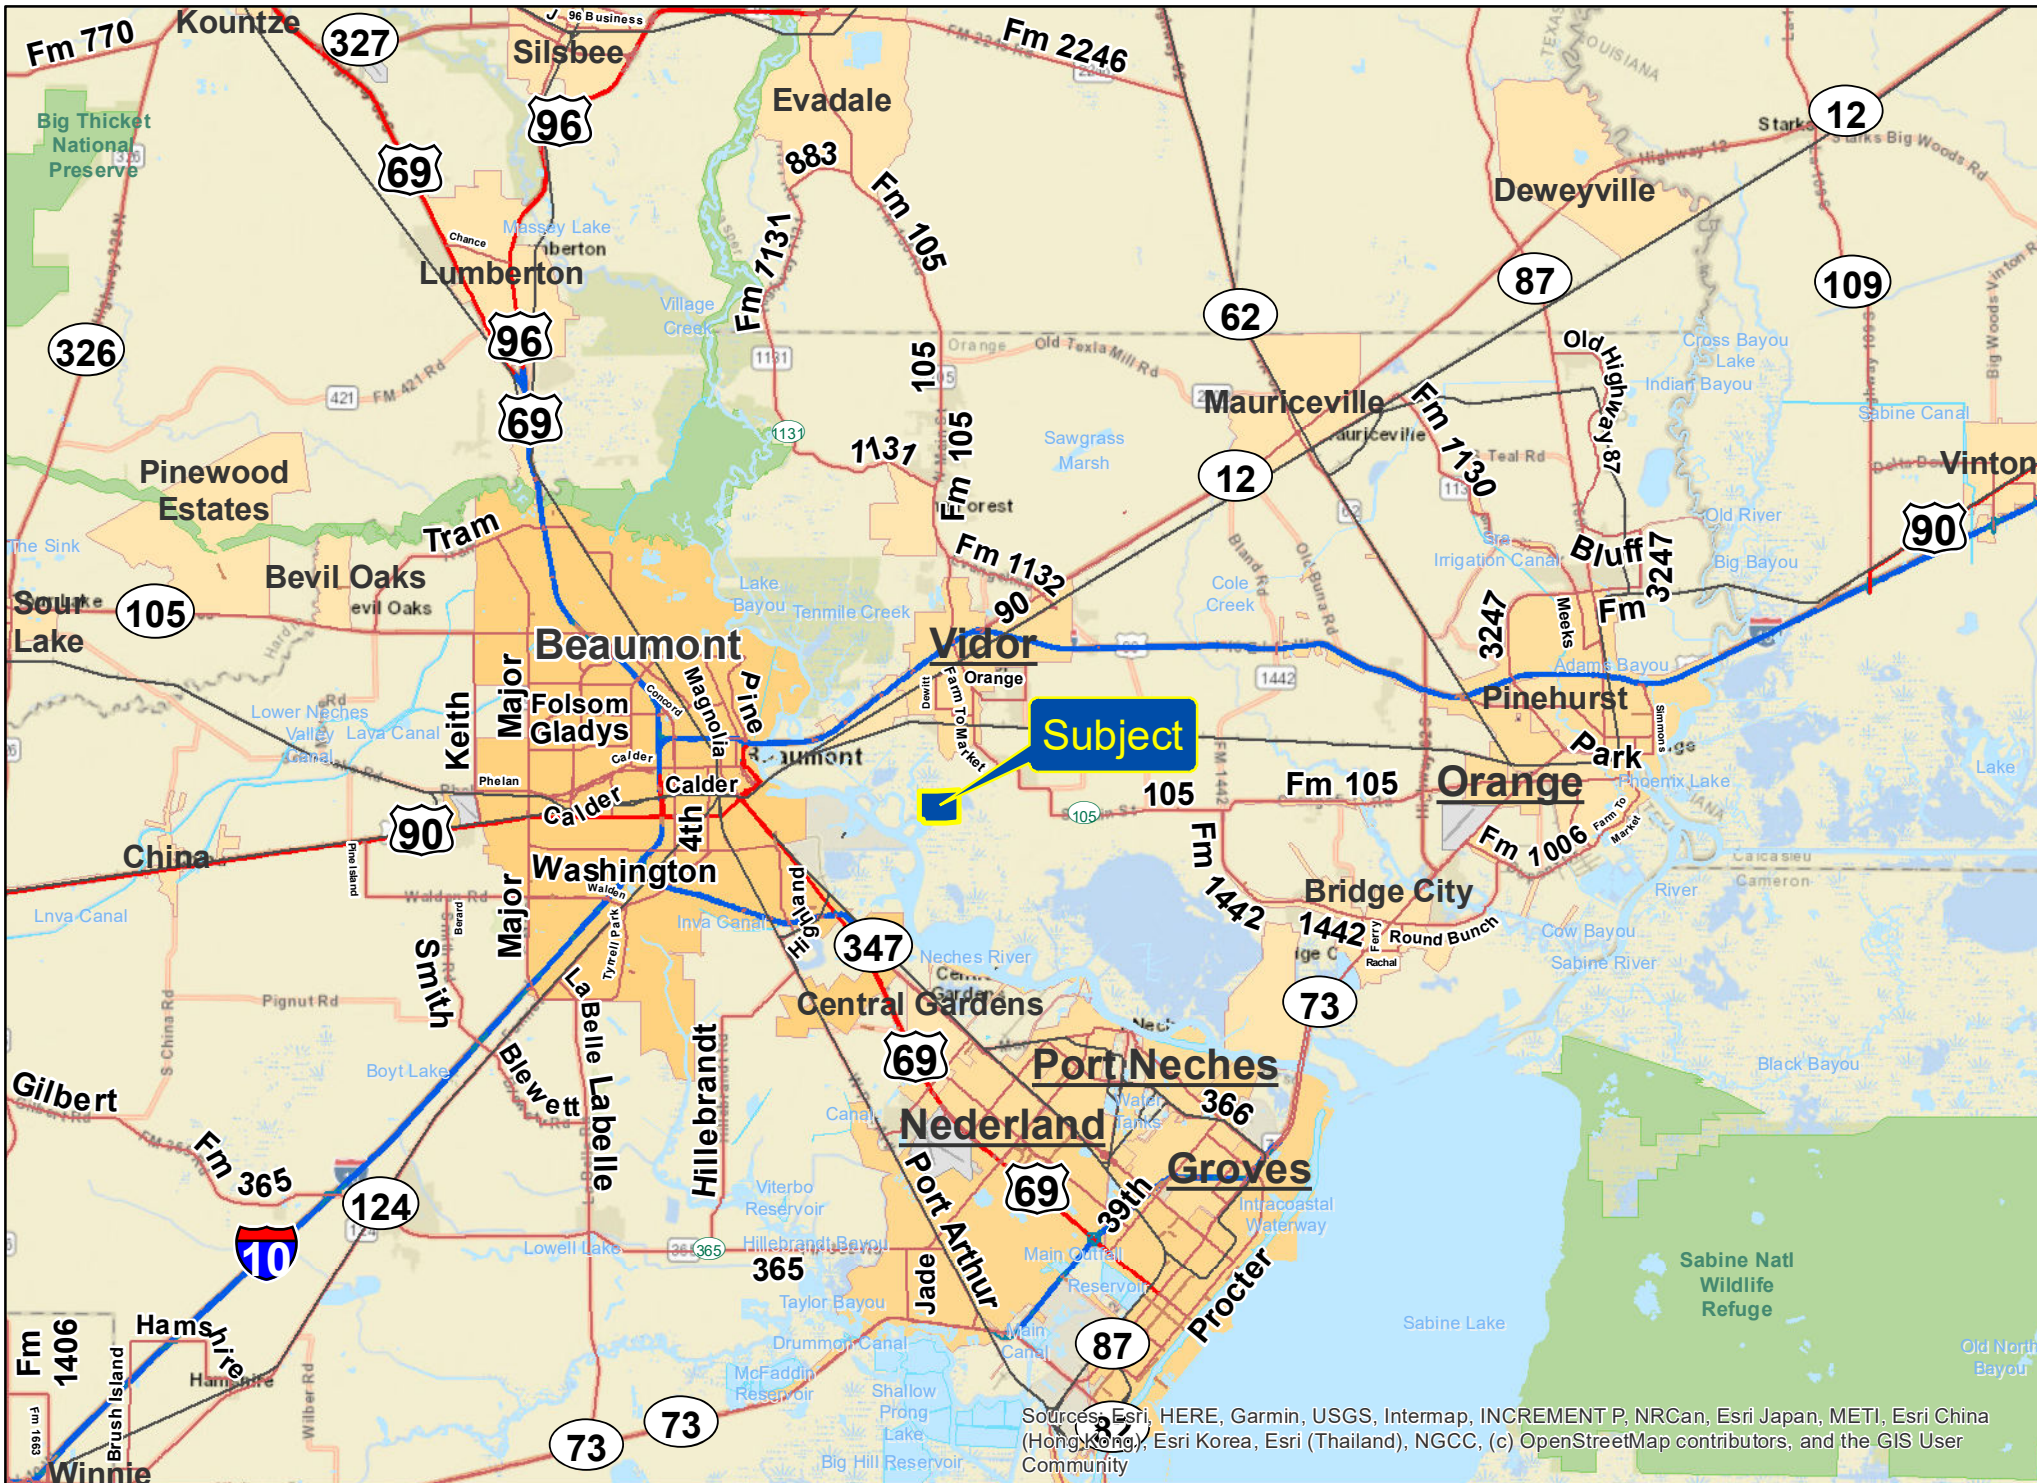

Sources: Esri, HERE, Garmin, USGS, Intermap, INCREMENT P, NRCan, Esri Japan, METI, Esri China (Hong Kong), Esri Korea, Esri (Thailand), NGCC, (c) OpenStreetMap contributors, and the GIS User Community

474.73± Acres | Vidor, Orange Co., TX

For illustration purposes only.

Sources: Esri, HERE, Garmin, USGS, Intermap, INCREMENT P, NRCan, Esri Japan, METI, Esri China (Hong Kong), Esri Korea, Esri (Thailand), NGCC, (c) OpenStreetMap contributors, and the GIS User Community