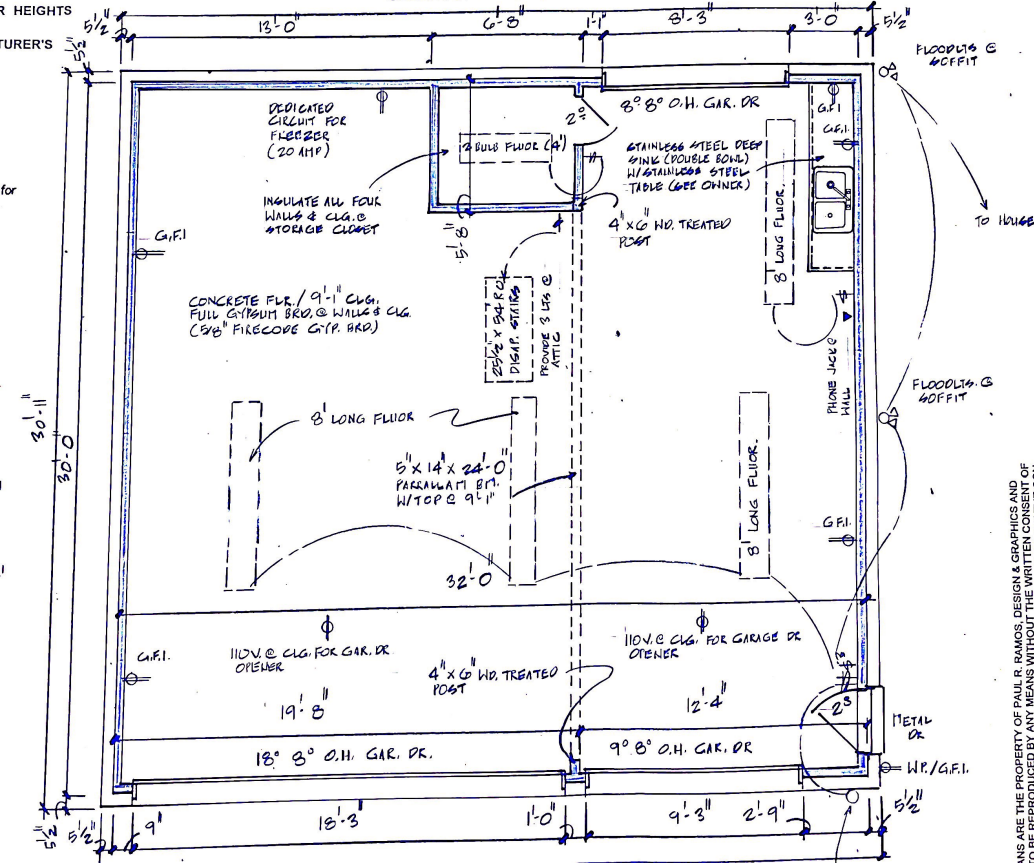

FRONT ELEVATION

SCALE: 1/4" = 1'-0"