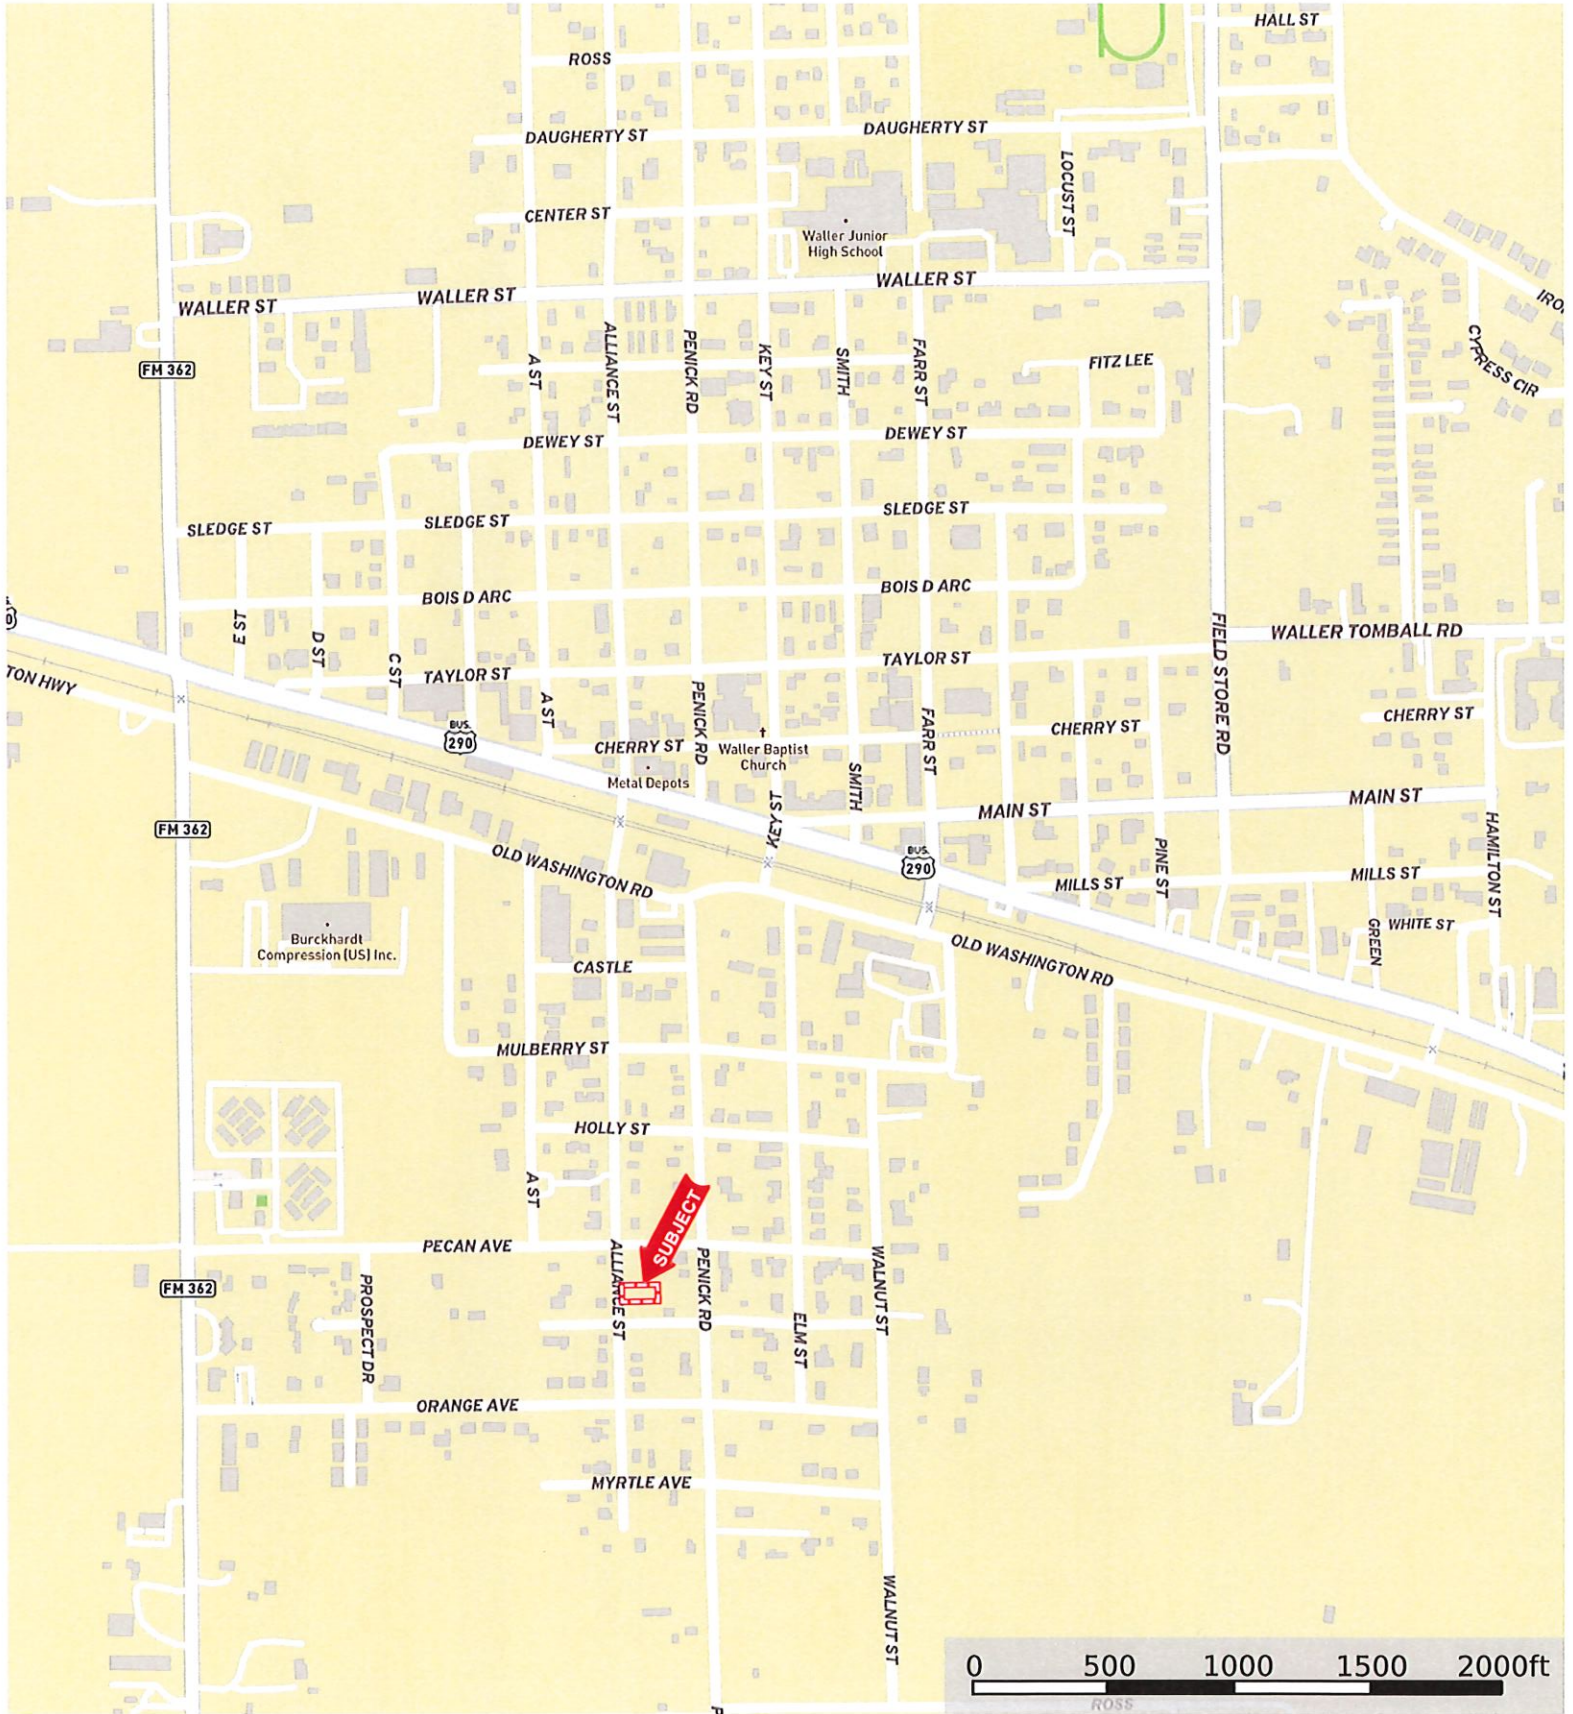

TBD Alliance St.  
Waller County, Texas, AC +/-

 Boundary

TBD Alliance St.  
Waller County, Texas, AC +/-

 Boundary

TBD Alliance St.  
 Waller County, Texas, AC +/-

- Boundary
- 100 Year Floodplain
- 500 Year Floodplain
- Floodway
- Special
- Unmapped/ Not Included