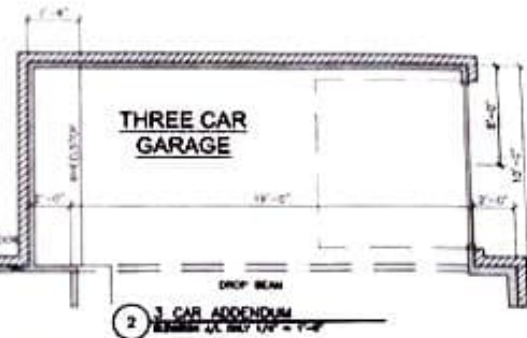

NOTE: DELETE 20/30 SH FROM MASTER BATH

1 FLOOR PLAN  
1/4" = 1'-0"