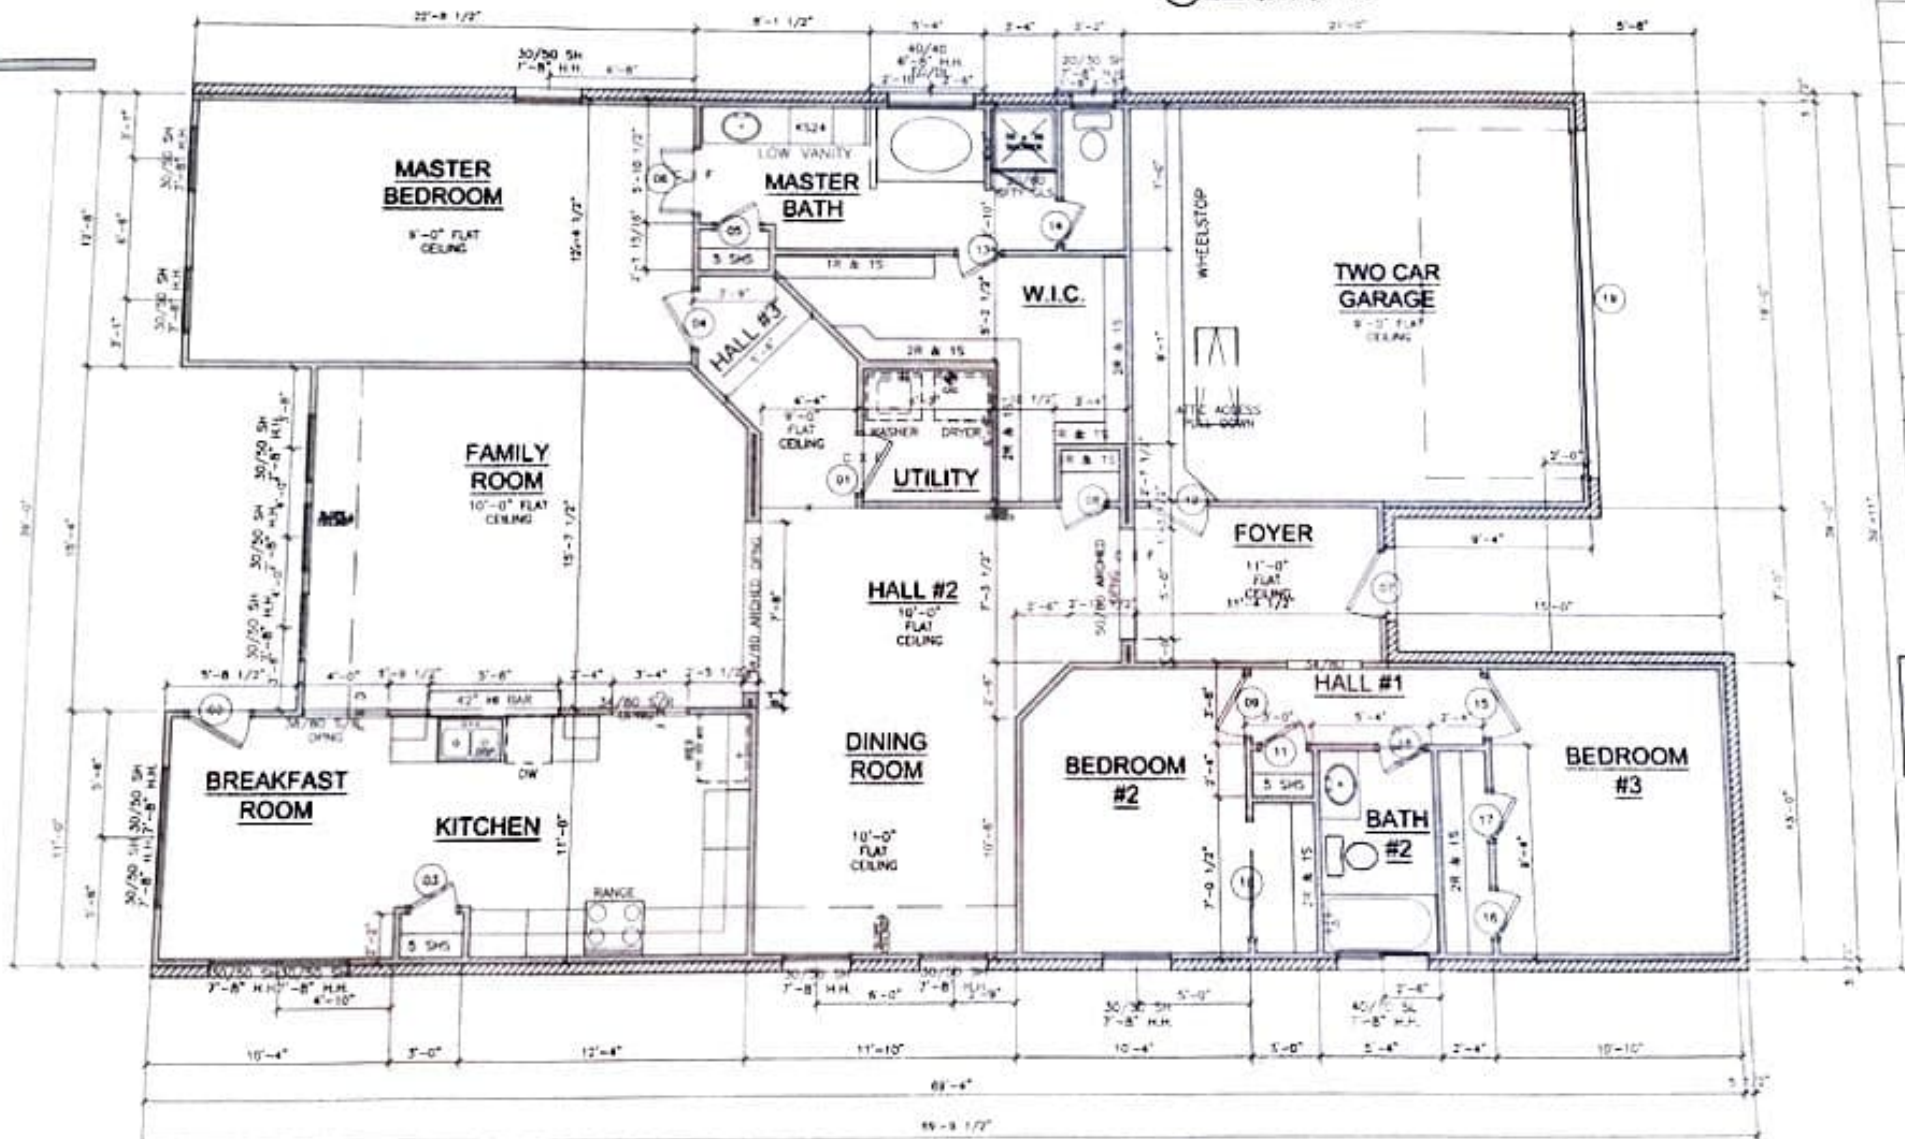

NOTE: DELETE 20/30 SH FROM MASTER BATH

1 FLOOR PLAN  
1/4" = 1'-0"