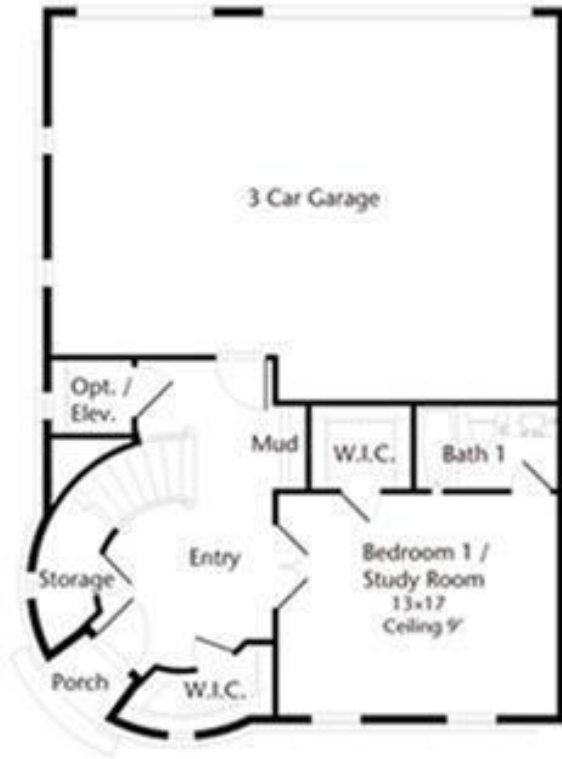

1144 Mosaico Lane Floor Plans

First Floor 665 Sq.Ft.

Second Floor 1265 Sq. Ft.

Third Floor 1228 Sq.Ft.