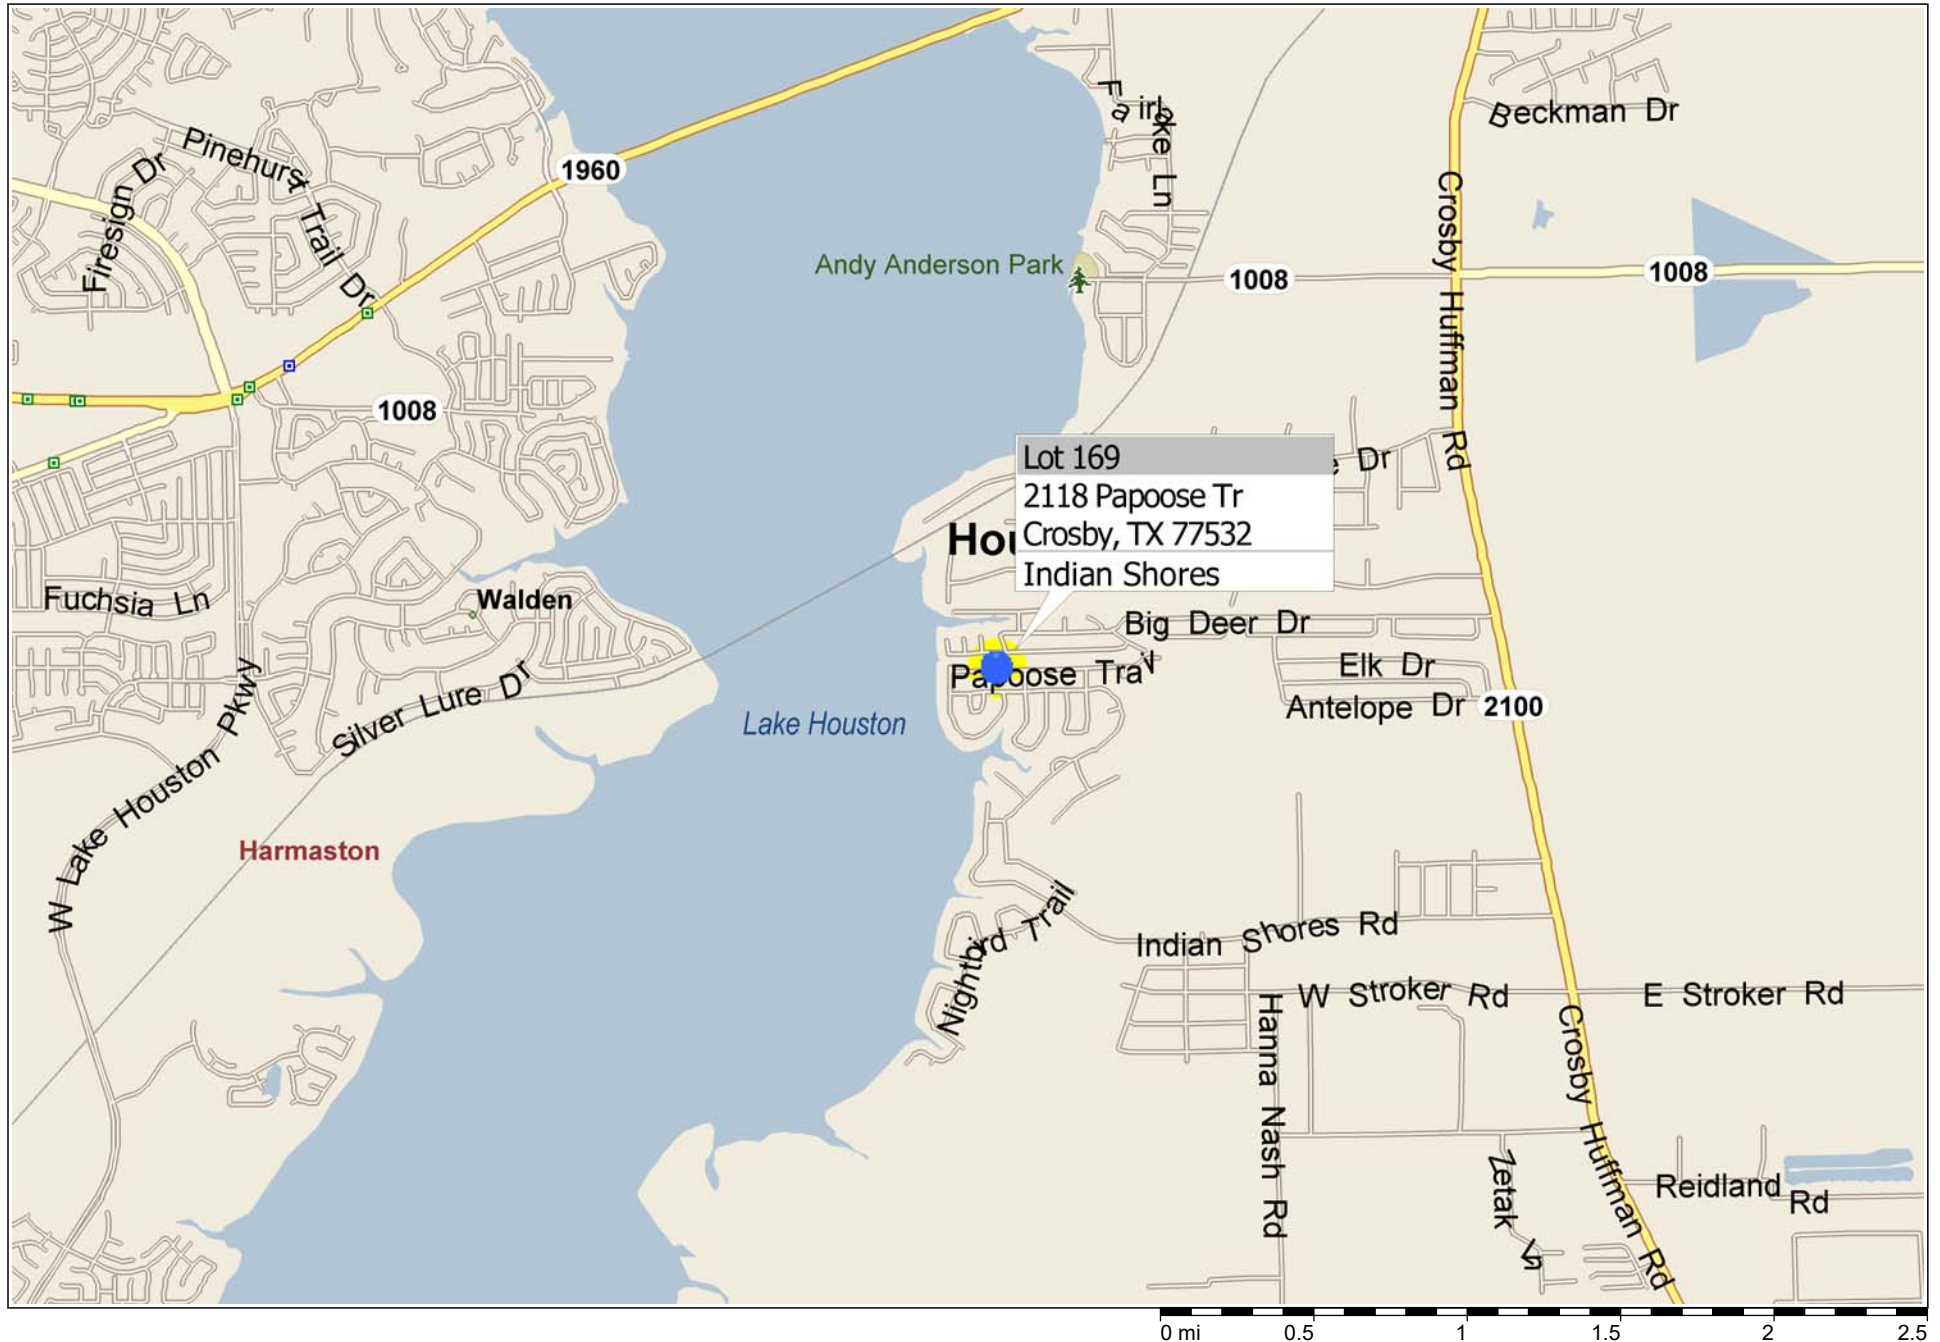

2118 Papoose Trail ~ Indian Shores [ Lot 169 ]

BLACK BEAR DR

BLACK BEAR DR

BLACK BEAR DR

60 FT

65 FT

PAPOOSE TRAIL

PAPOOSE TRAIL

PAPOOSE TRAIL

PAPOOSE TRAIL

PAPOOSE TRAIL

PAPOOSE TRAIL

PAPOOSE TRAIL