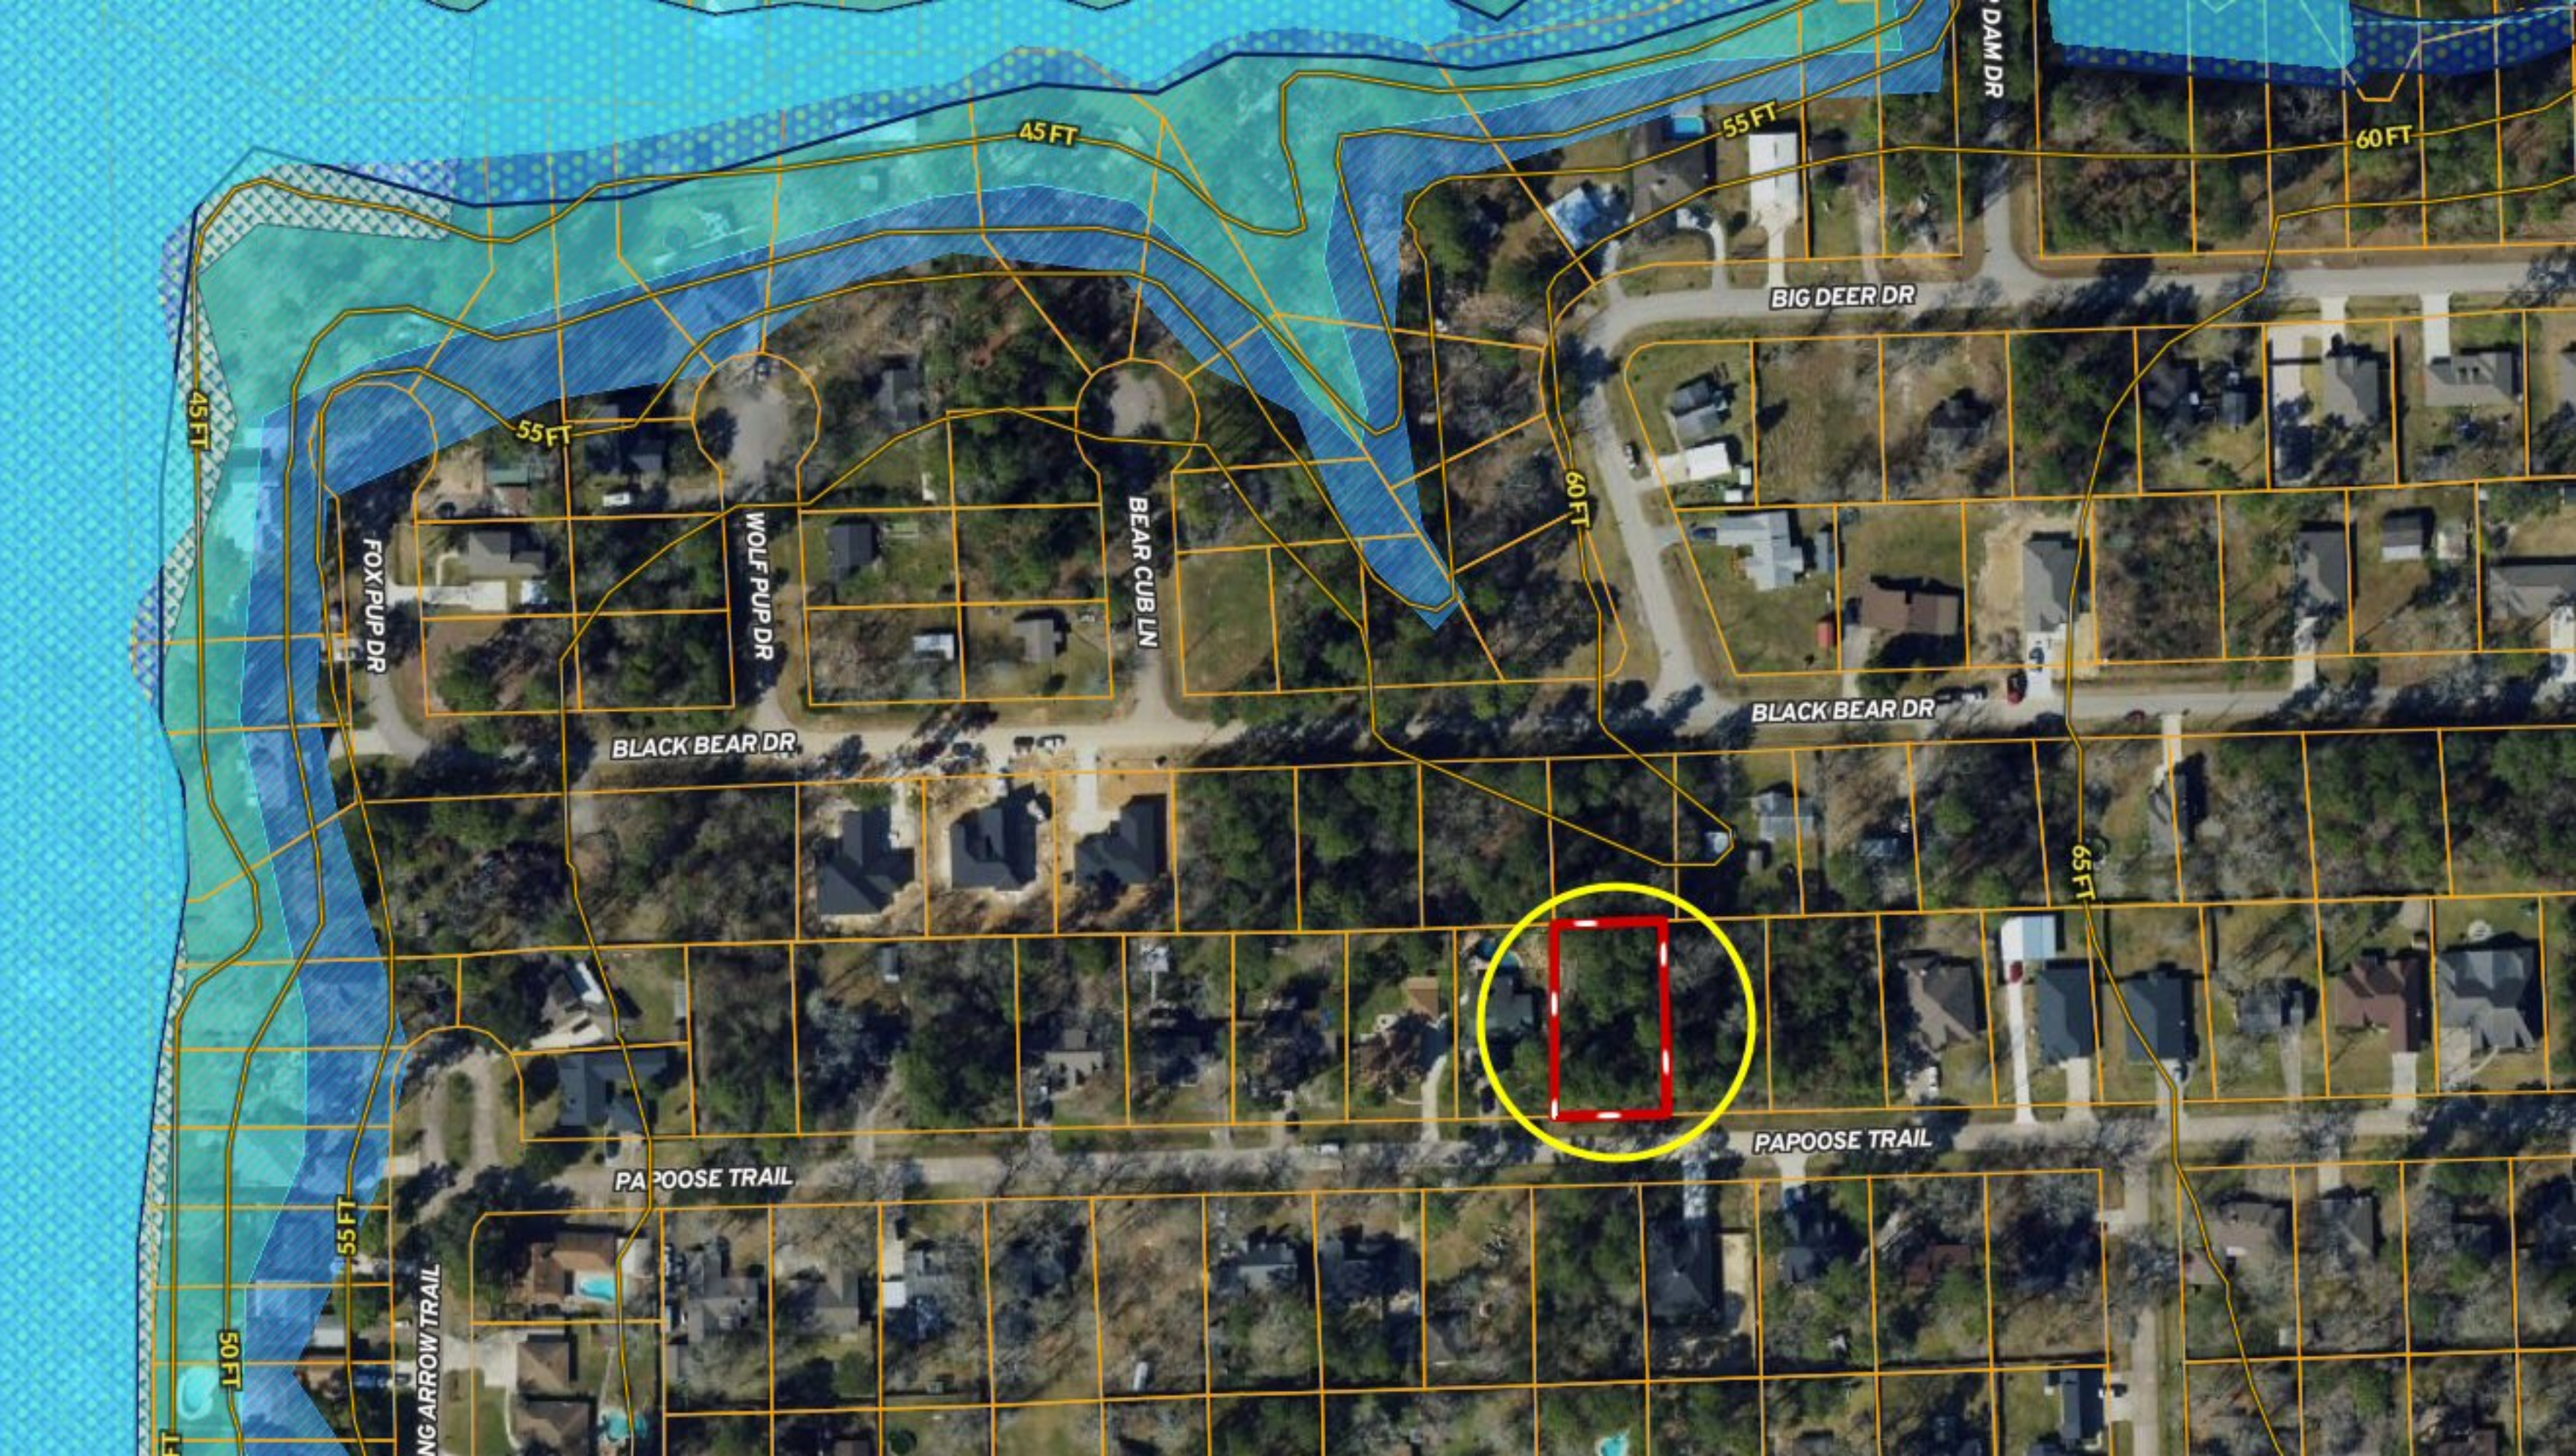

2118 Papoose Trail ~ Indian Shores [ Lot 169 ]

BLACK BEAR DR

BLACK BEAR DR

BLACK BEAR DR

60 FT

65 FT

PAPOOSE TRAIL

PAPOOSE TRAIL

PAPOOSE TRAIL

PAPOOSE TRAIL

PAPOOSE TRAIL

PAPOOSE TRAIL

PAPOOSE TRAIL