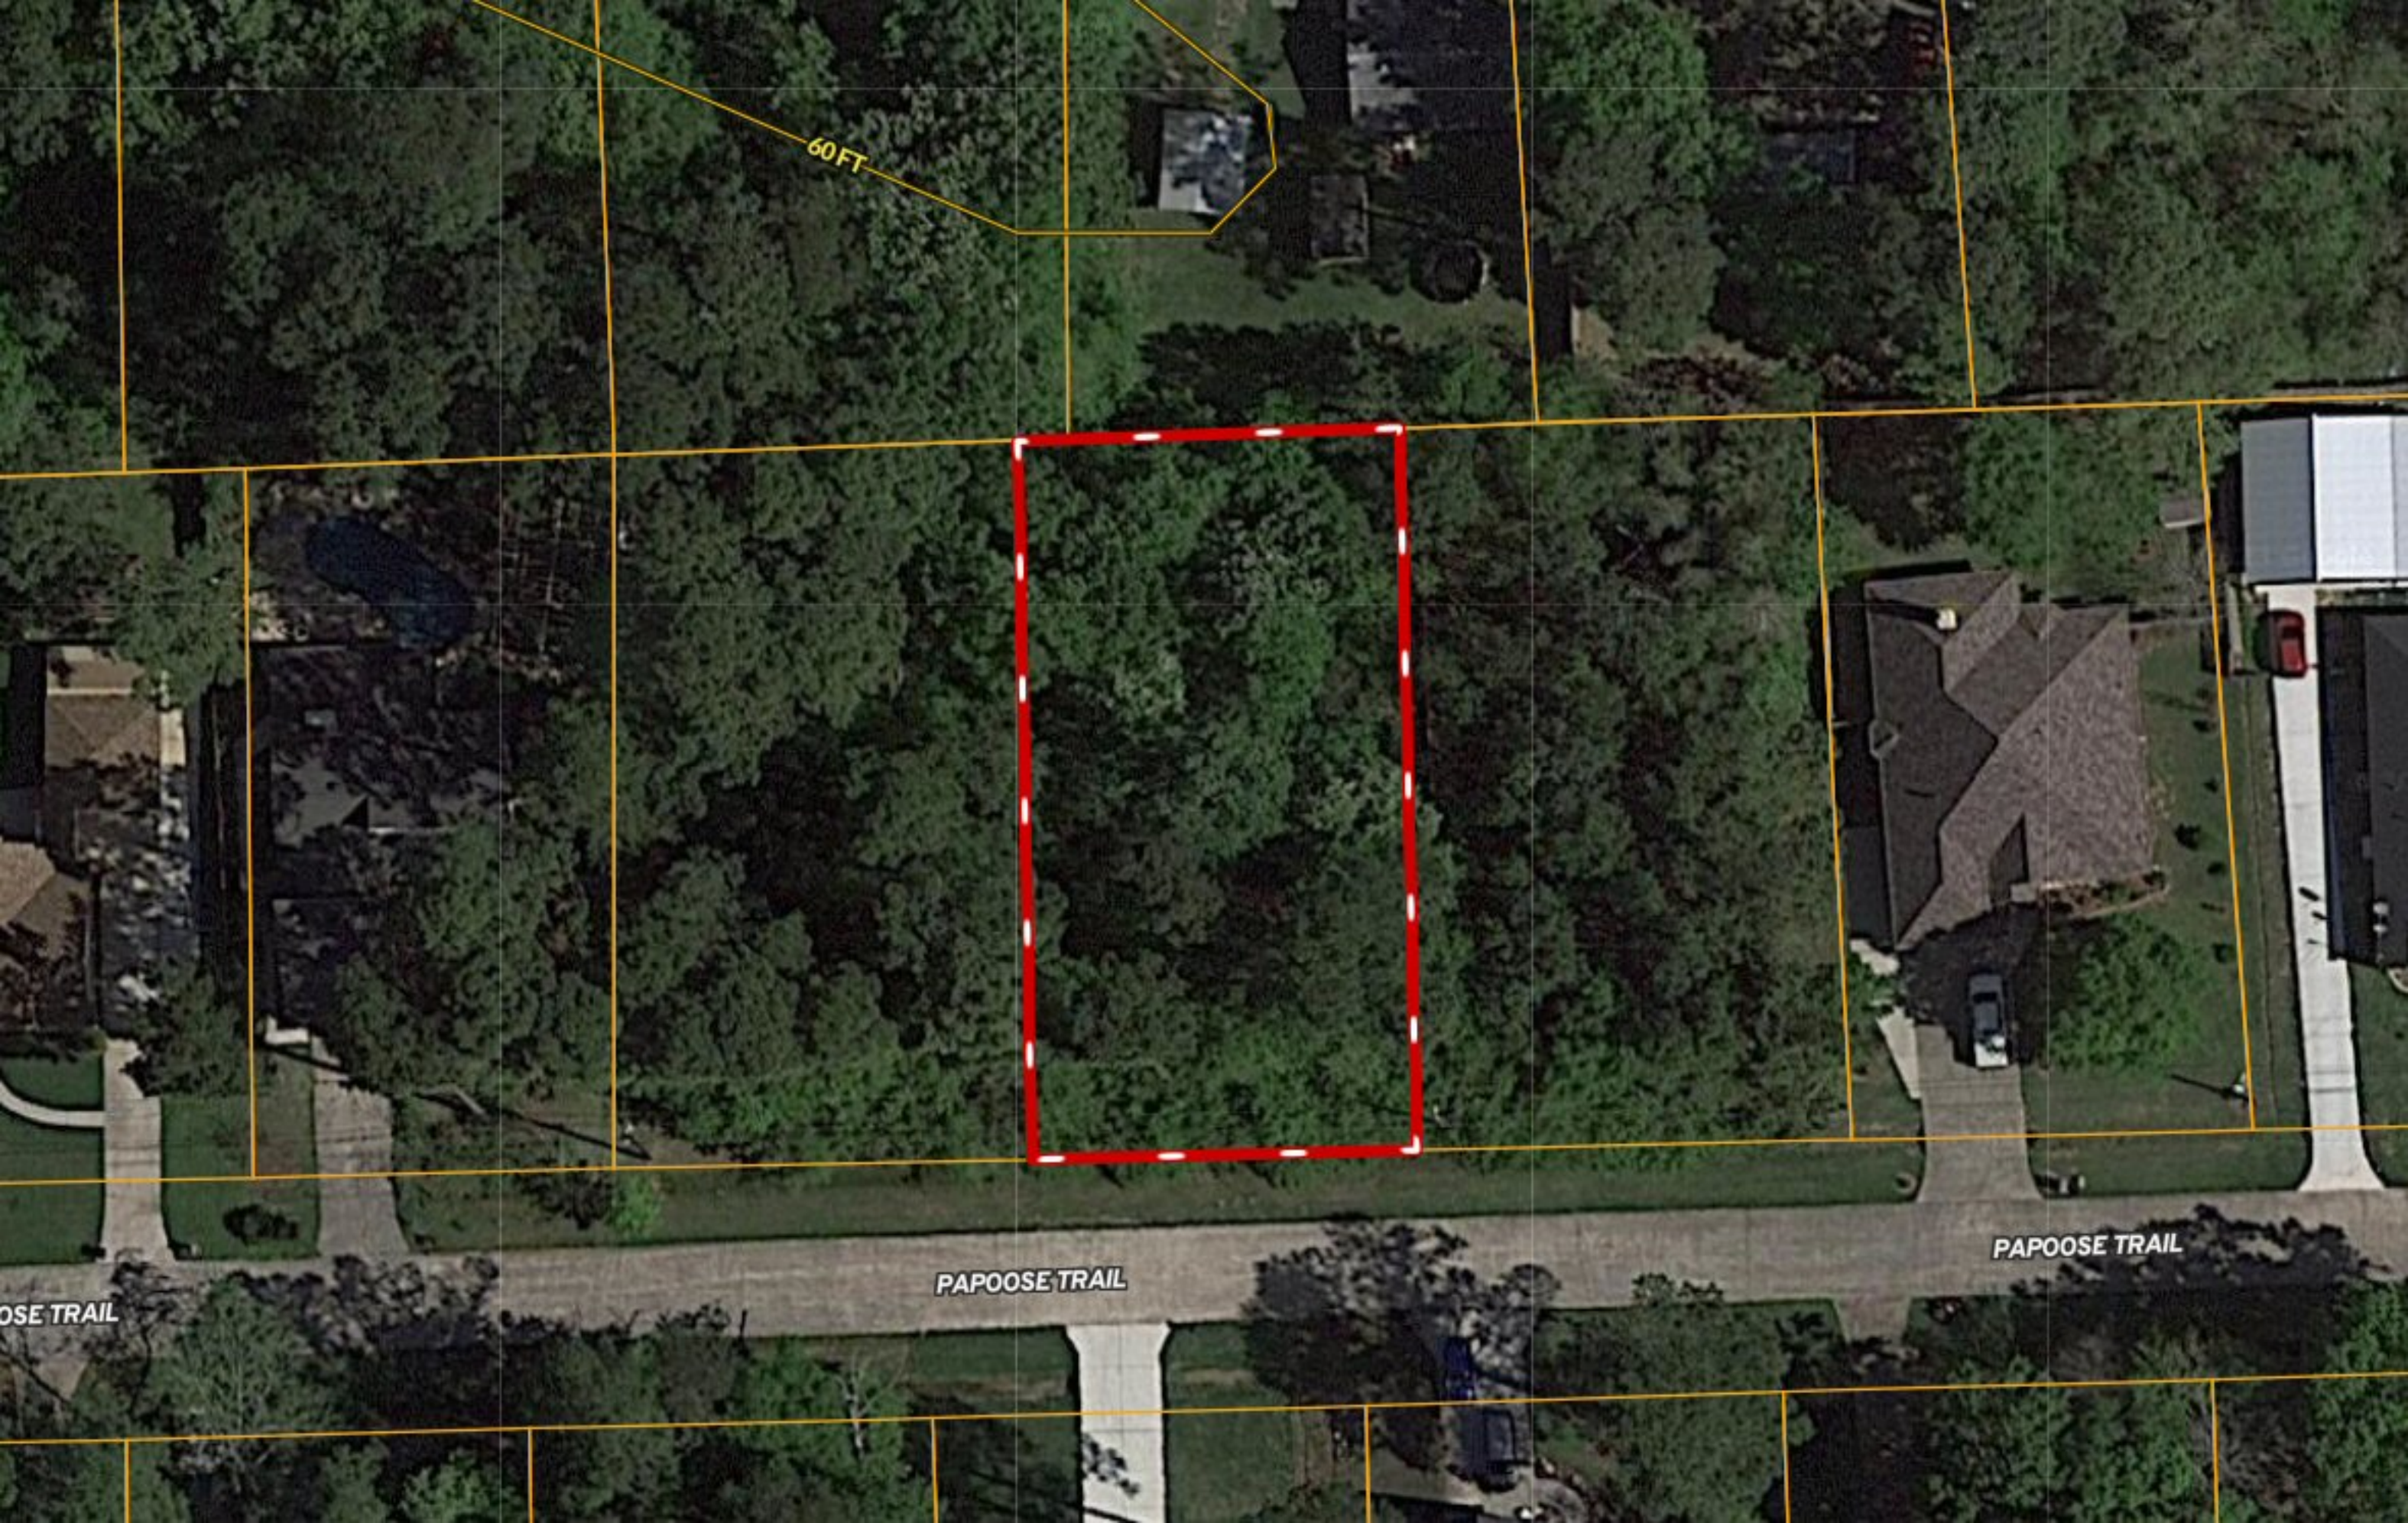

2114 Papoose Trail ~ Indian Shores [Lot 170]

Lot 170
2114 Papoose Tr
Crosby, TX 77532

R DAM DR

45 FT

55 FT

60 FT

65 FT

BIG DEER DR

65 FT

PAPOOSE TRAIL

PAFOOSE TRAIL

FLAMING ARROW TRAIL

55 FT

50 FT

45 FT

EAGLE POINT RD

BEAR CUB LN

BLACK BEAR DR

BLACK BEAR DR

60 FT

65 FT

PAPOOSE TRAIL

PAPOOSE TRAIL

65 FT