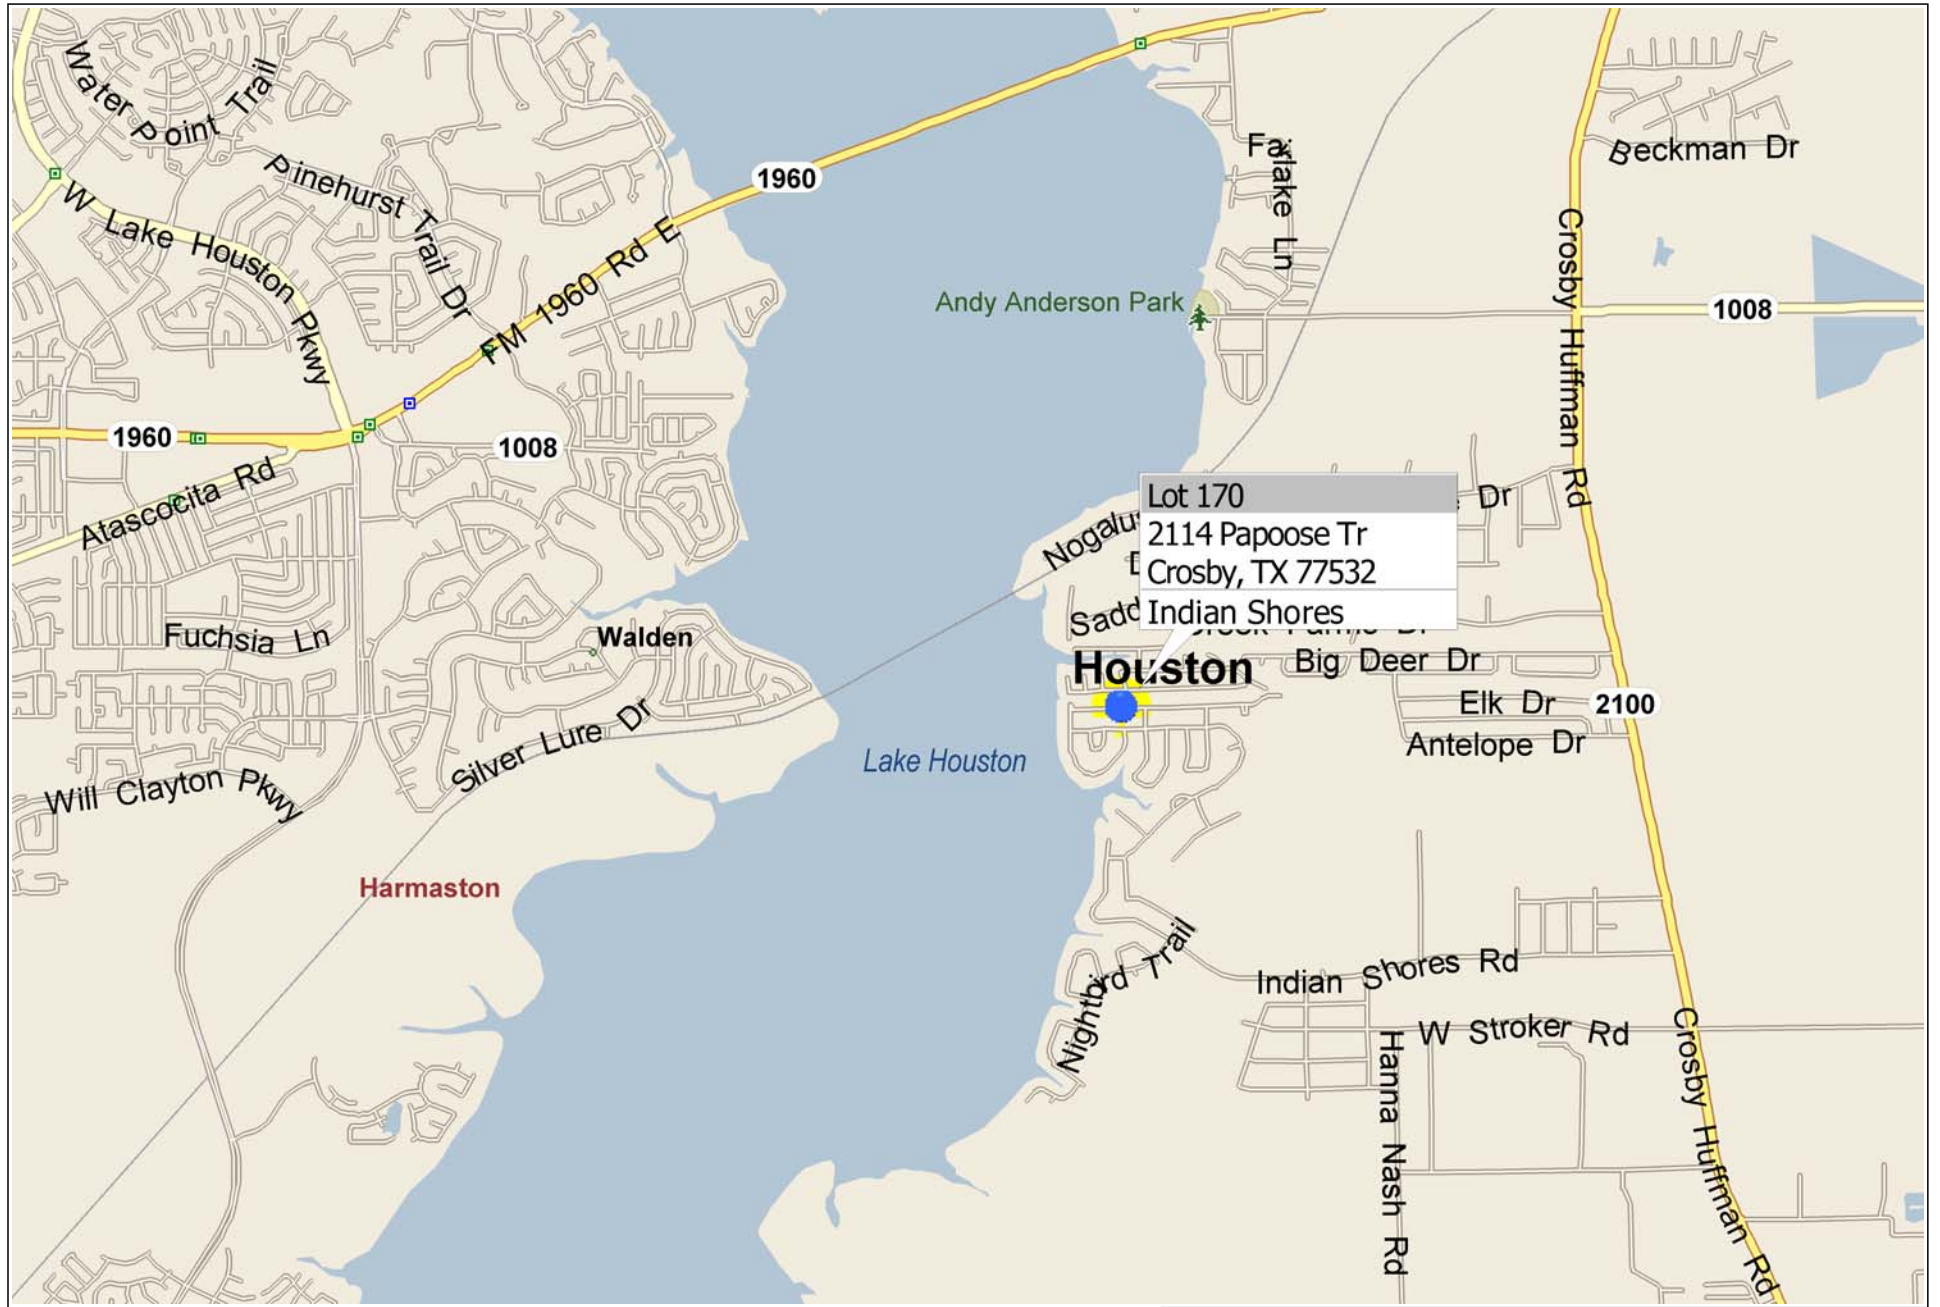

2114 Papoose Trail ~ Indian Shores [Lot 170]

Lot 170
2114 Papoose Tr
Crosby, TX 77532

R DAM DR

45 FT

55 FT

60 FT

65 FT

BIG DEER DR