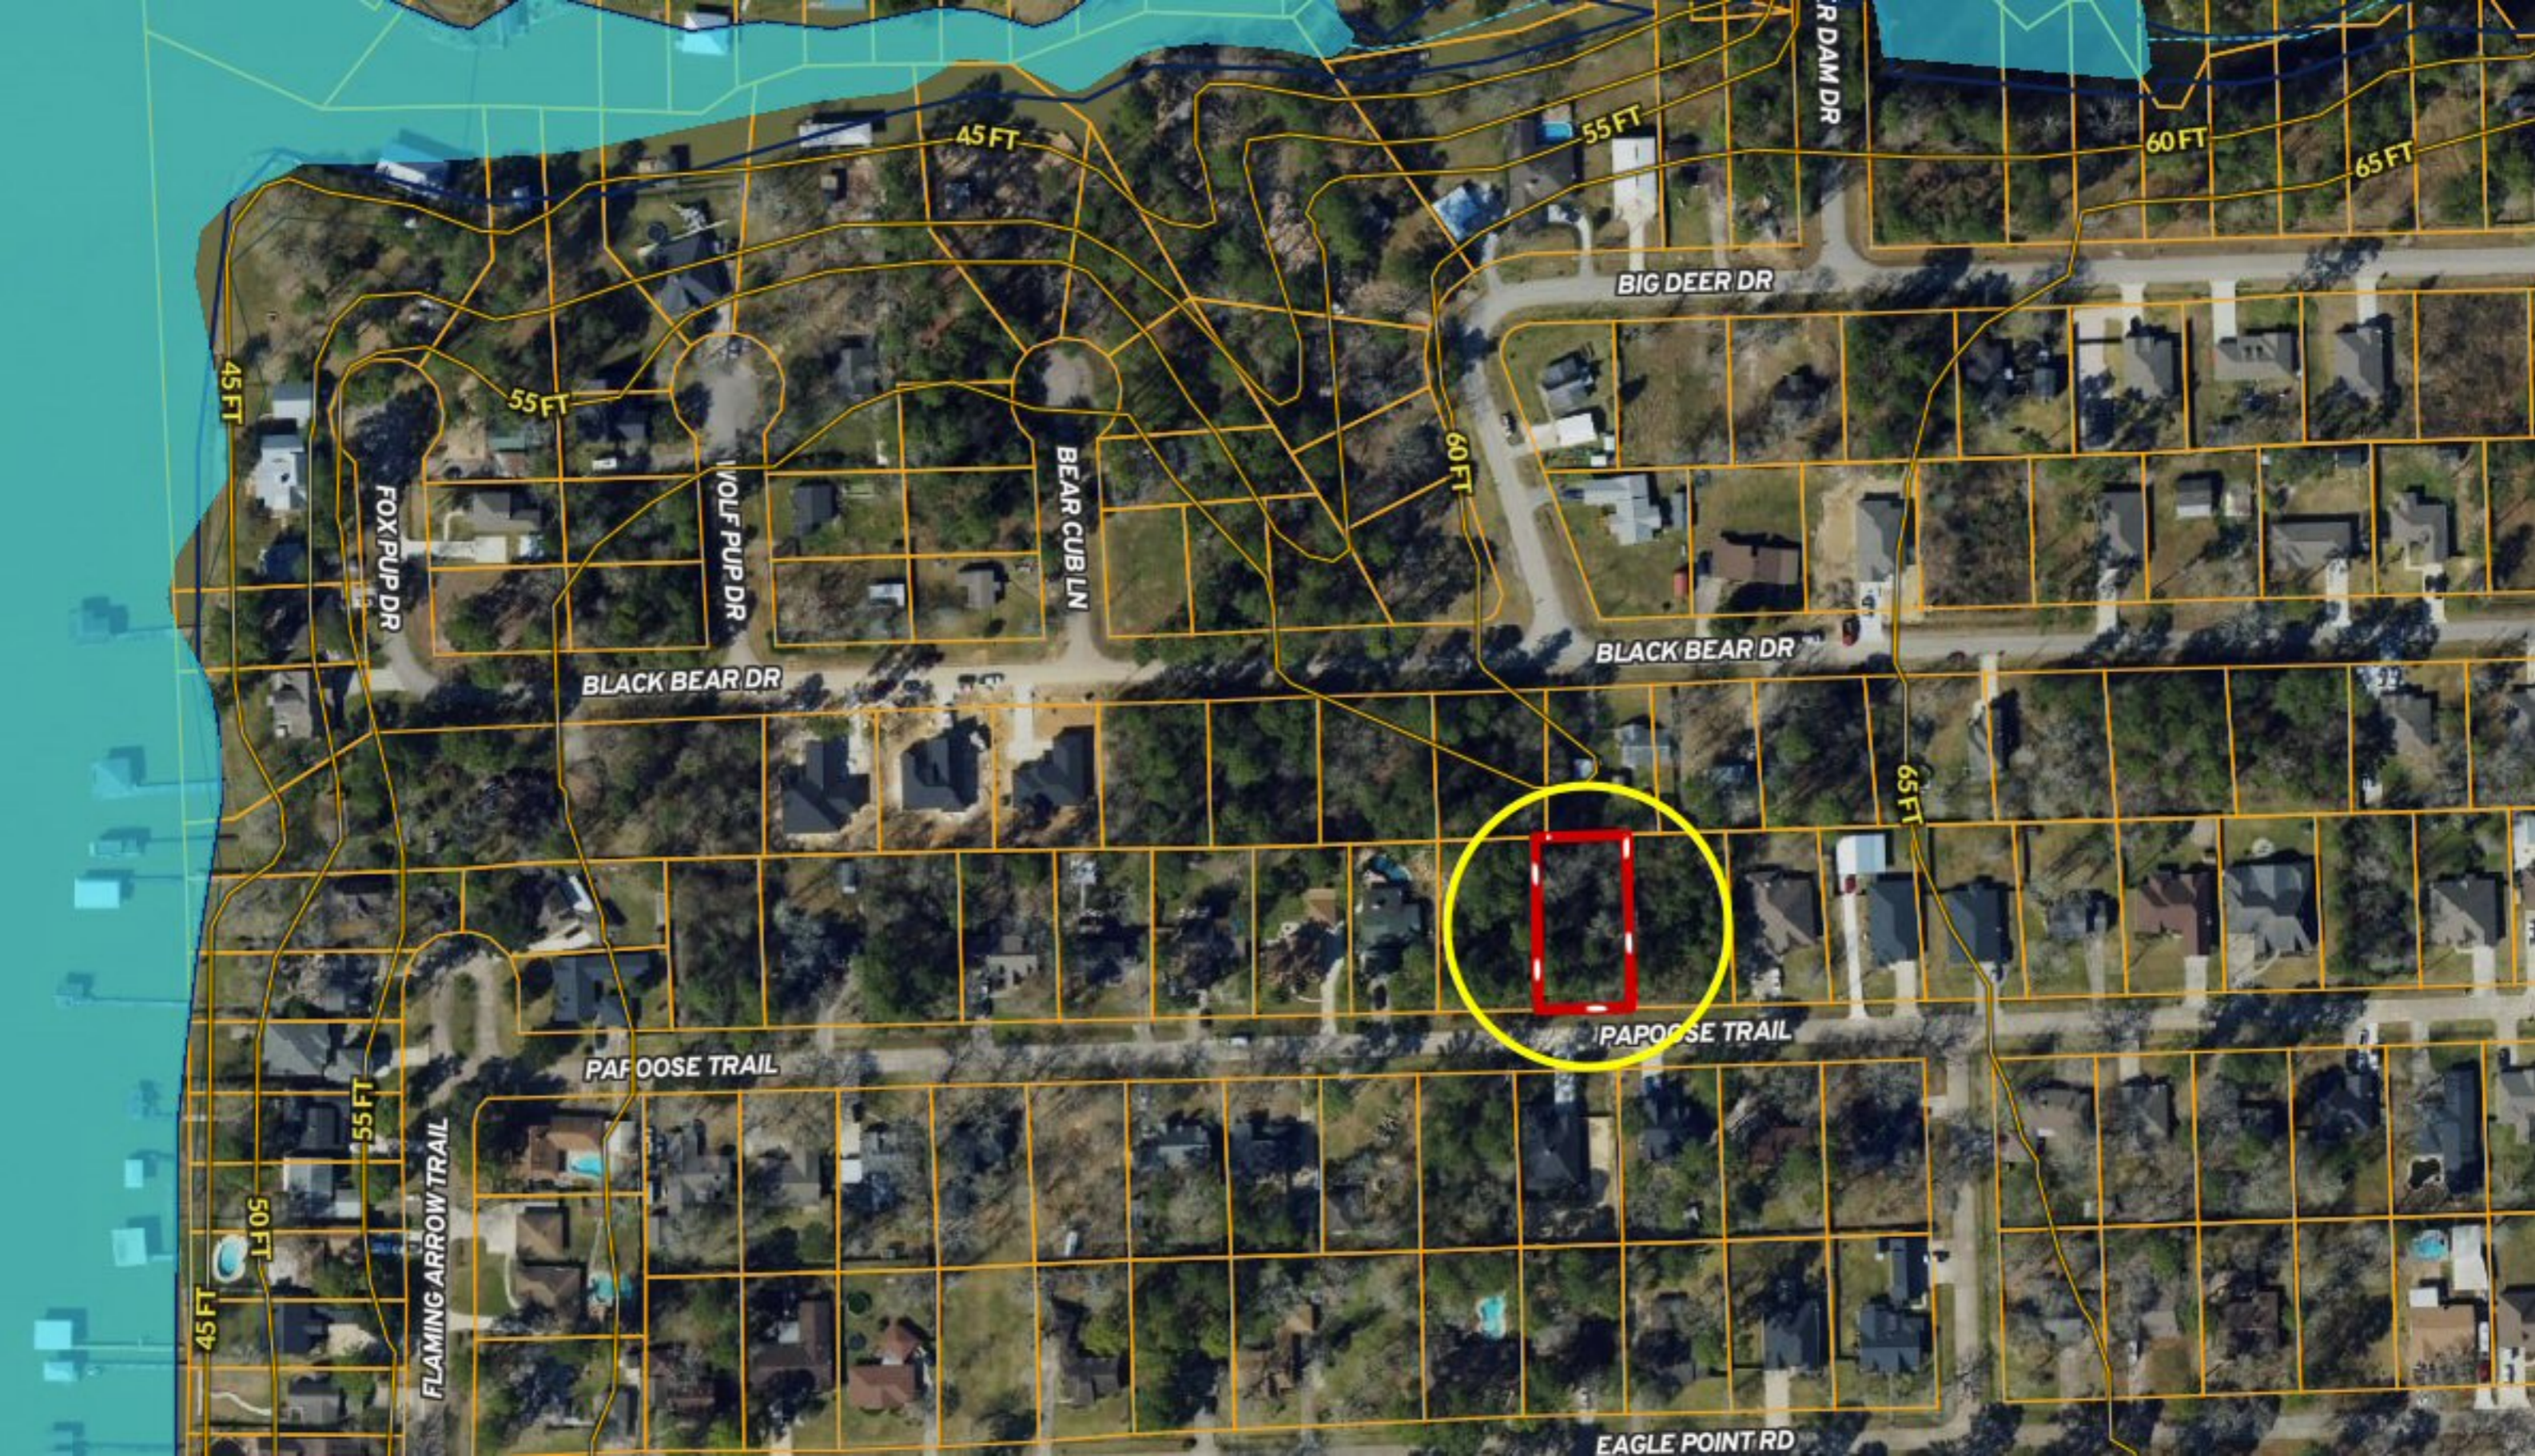

2114 Papoose Trail ~ Indian Shores [Lot 170]

Lot 170
2114 Papoose Tr
Crosby, TX 77532

R DAM DR

45 FT

55 FT

60 FT

65 FT

BIG DEER DR

45 FT

55 FT

FOX PUP DR

WOLF PUP DR

BEAR CUB LN

60 FT

BLACK BEAR DR

BLACK BEAR DR

65 FT

PAPOOSE TRAIL

PAFOOSE TRAIL

FLAMING ARROW TRAIL

55 FT

50 FT

45 FT

EAGLE POINT RD

BEAR CUB LN

BLACK BEAR DR

BLACK BEAR DR

60 FT

65 FT

PAPOOSE TRAIL

PAPOOSE TRAIL

65 FT