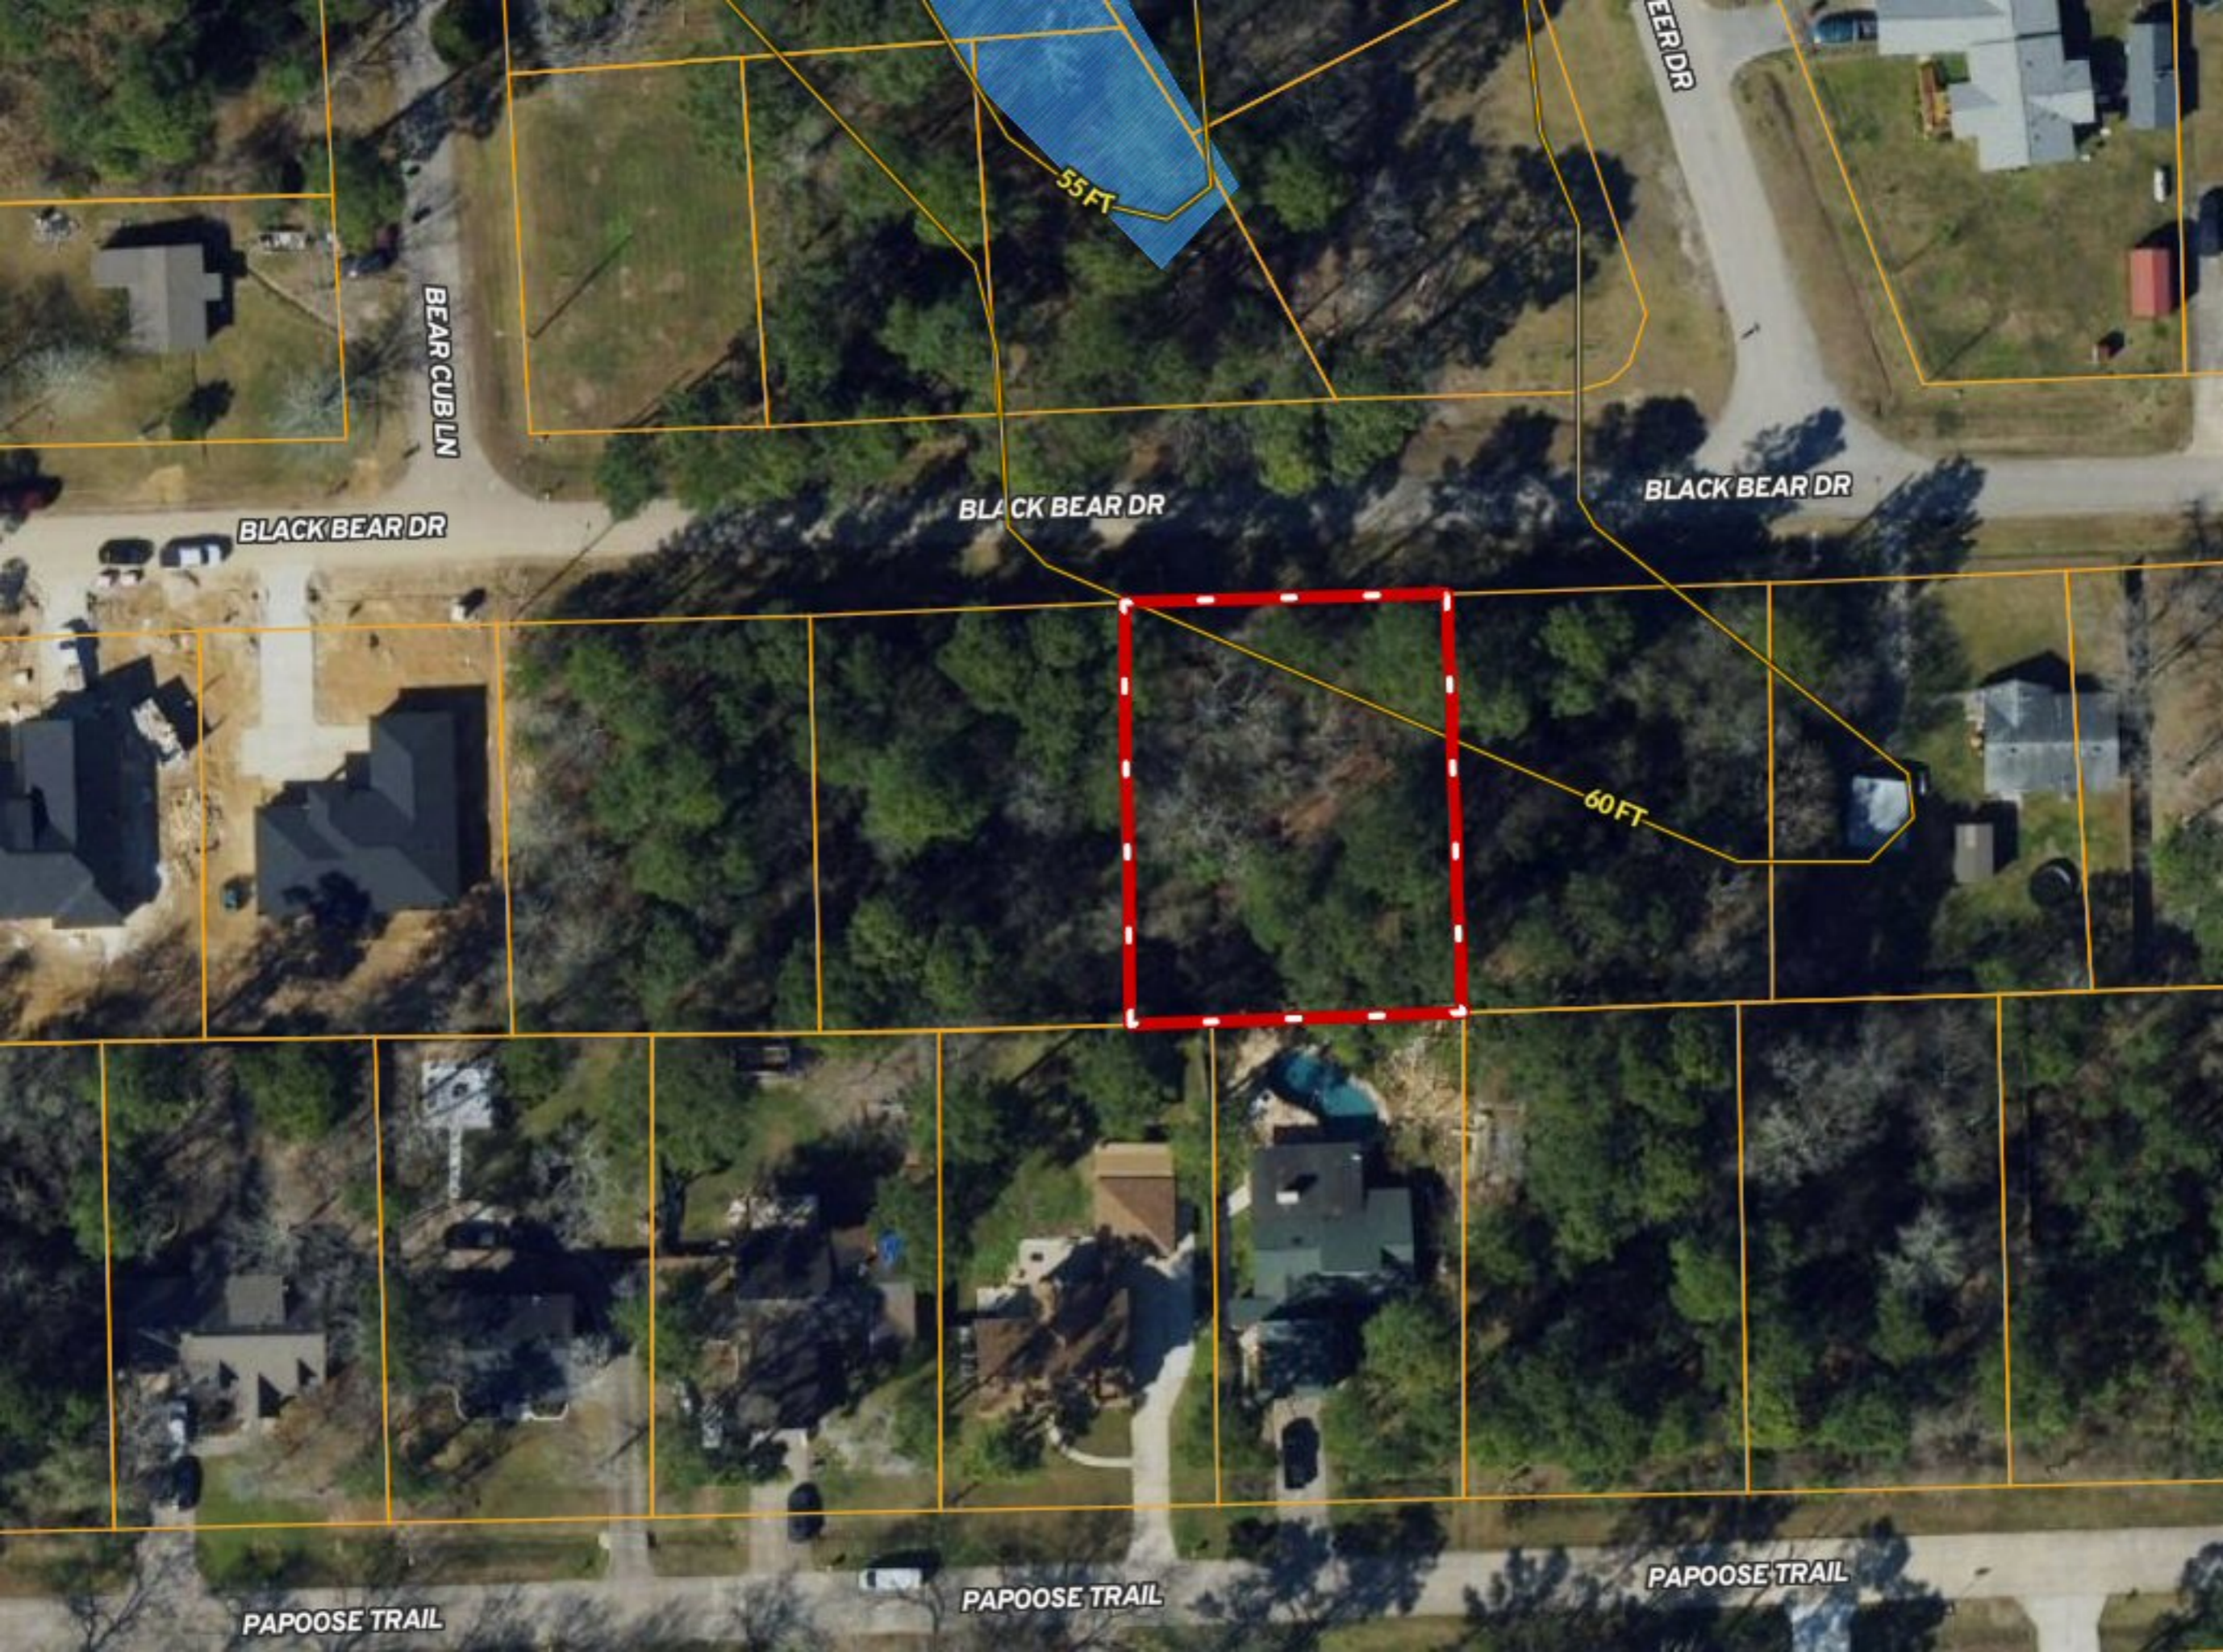

# 1807 Black Bear Dr ~ Happy Hide A Way

45 FT

45 FT

50 FT

45 FT

55 FT

60 FT

BEAVER DAM DR

50 FT

55 FT

PAPOOSE TRAIL

PAPOOSE TRAIL

PAPOOSE TRAIL

55 FT

50 FT

60 FT

65 FT

BEAR CUB LN

BLACK BEAR DR

BLACK BEAR DR

BLACK BEAR DR

PAPOOSE TRAIL

PAPOOSE TRAIL

PAPOOSE TRAIL

55 FT

60 FT

EER DR

BLACK BEAR DR

BLACK BEAR DR

BLACK BEAR DR

BLACK BEAR DR

60 FT