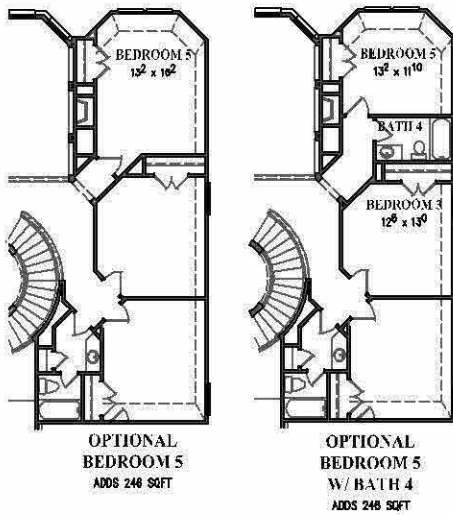

WESTIN HOMES

TUSCANY

ESTATE COLLECTION

2917 Sqft

ELEVATION 'A'

ELEVATION 'D'

ELEVATION 'F'

ELEVATION 'H'

ELEVATION 'I'