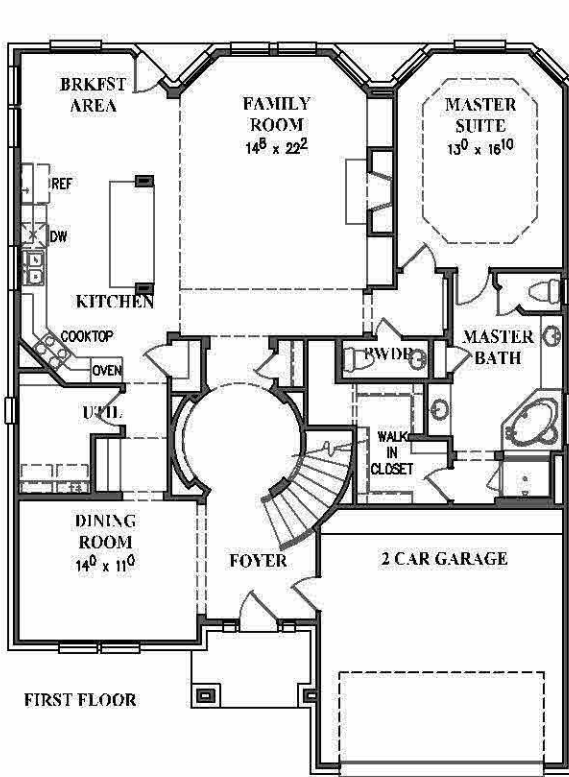

WESTIN HOMES

TUSCANY

ESTATE COLLECTION

2917 Sqft

ELEVATION 'A'

ELEVATION 'D'

ELEVATION 'F'

ELEVATION 'H'

ELEVATION 'I'