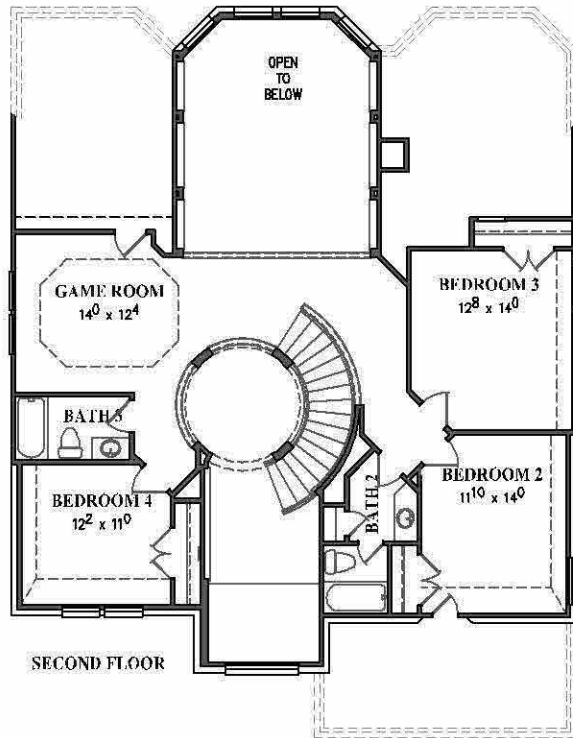

WESTIN HOMES

TUSCANY

ESTATE COLLECTION

2917 Sqft

ELEVATION 'A'

ELEVATION 'D'

ELEVATION 'F'

ELEVATION 'H'

ELEVATION 'I'