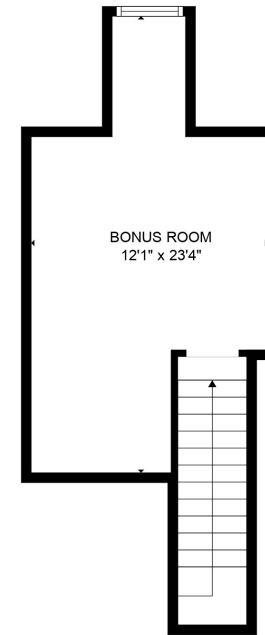

FLOOR 1

FLOOR 2

GROSS INTERNAL AREA
 FLOOR 1: 1476 sq. ft, FLOOR 2: 251 sq. ft
 EXCLUDED AREAS: , GARAGE: 448 sq. ft
 TOTAL: 1728 sq. ft

SIZES AND DIMENSIONS ARE APPROXIMATE, ACTUAL MAY VARY.

GROSS INTERNAL AREA

FLOOR 1: 1476 sq. ft, FLOOR 2: 251 sq. ft

EXCLUDED AREAS: , GARAGE: 448 sq. ft

TOTAL: 1728 sq. ft

SIZES AND DIMENSIONS ARE APPROXIMATE, ACTUAL MAY VARY.

GROSS INTERNAL AREA
 FLOOR 1: 1476 sq. ft, FLOOR 2: 251 sq. ft
 EXCLUDED AREAS: , GARAGE: 448 sq. ft
 TOTAL: 1728 sq. ft
 SIZES AND DIMENSIONS ARE APPROXIMATE, ACTUAL MAY VARY.