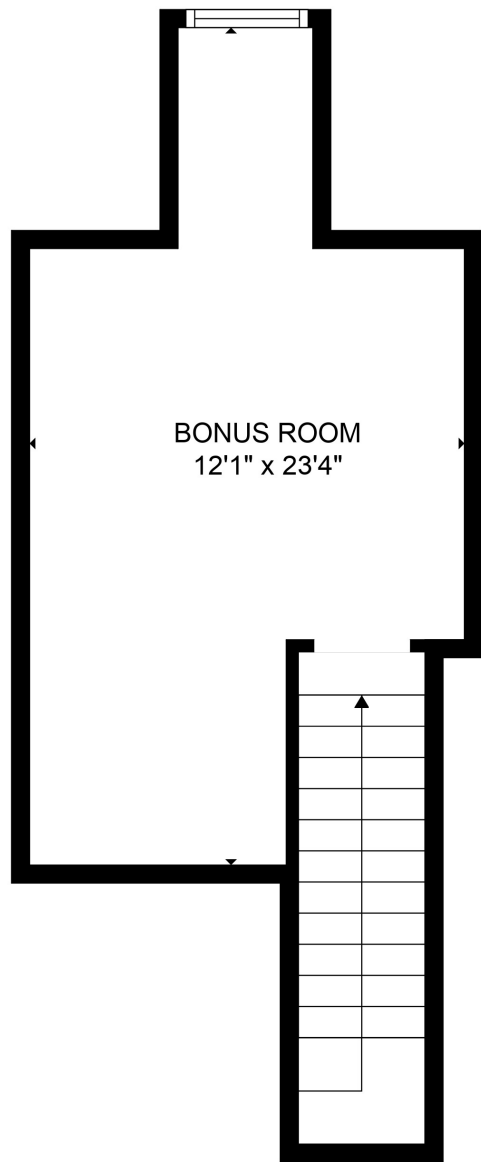

FLOOR 1

FLOOR 2

GROSS INTERNAL AREA
 FLOOR 1: 1476 sq. ft, FLOOR 2: 251 sq. ft
 EXCLUDED AREAS: , GARAGE: 448 sq. ft
 TOTAL: 1728 sq. ft

SIZES AND DIMENSIONS ARE APPROXIMATE, ACTUAL MAY VARY.

GROSS INTERNAL AREA

FLOOR 1: 1476 sq. ft, FLOOR 2: 251 sq. ft

EXCLUDED AREAS: , GARAGE: 448 sq. ft

TOTAL: 1728 sq. ft

SIZES AND DIMENSIONS ARE APPROXIMATE, ACTUAL MAY VARY.

GROSS INTERNAL AREA
 FLOOR 1: 1476 sq. ft, FLOOR 2: 251 sq. ft
 EXCLUDED AREAS: , GARAGE: 448 sq. ft
 TOTAL: 1728 sq. ft
 SIZES AND DIMENSIONS ARE APPROXIMATE, ACTUAL MAY VARY.