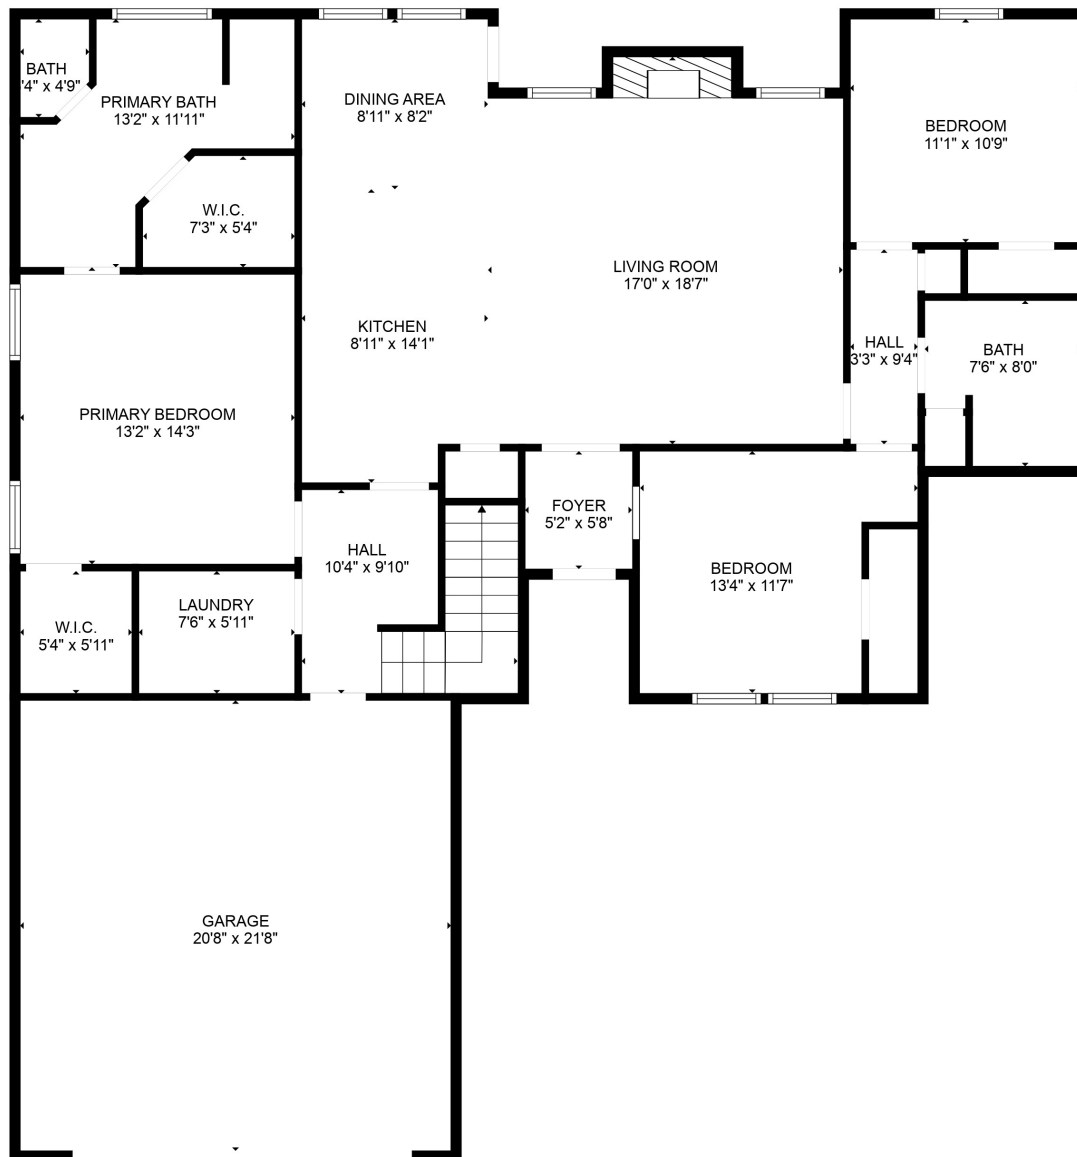

FLOOR 1

FLOOR 2

GROSS INTERNAL AREA
 FLOOR 1: 1476 sq. ft, FLOOR 2: 251 sq. ft
 EXCLUDED AREAS: , GARAGE: 448 sq. ft
 TOTAL: 1728 sq. ft

SIZES AND DIMENSIONS ARE APPROXIMATE, ACTUAL MAY VARY.

GROSS INTERNAL AREA

FLOOR 1: 1476 sq. ft, FLOOR 2: 251 sq. ft

EXCLUDED AREAS: , GARAGE: 448 sq. ft

TOTAL: 1728 sq. ft

SIZES AND DIMENSIONS ARE APPROXIMATE, ACTUAL MAY VARY.

GROSS INTERNAL AREA
 FLOOR 1: 1476 sq. ft, FLOOR 2: 251 sq. ft
 EXCLUDED AREAS: , GARAGE: 448 sq. ft
 TOTAL: 1728 sq. ft
 SIZES AND DIMENSIONS ARE APPROXIMATE, ACTUAL MAY VARY.