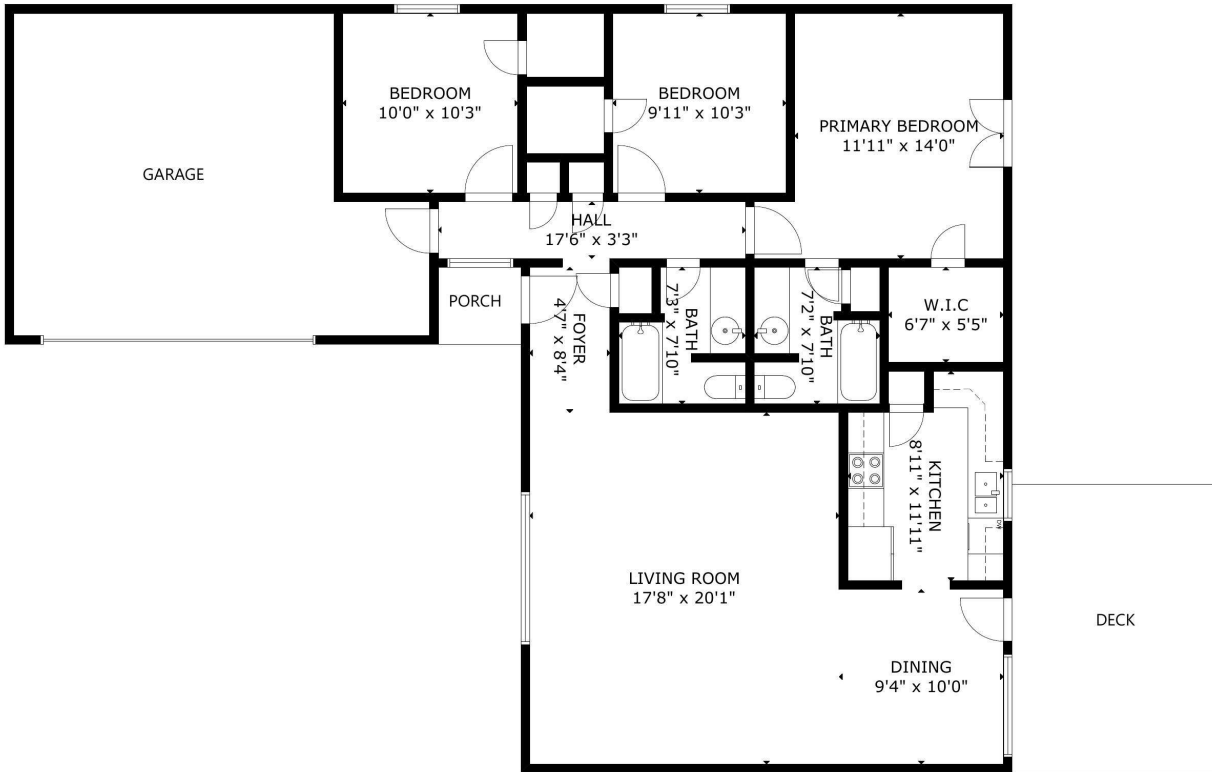

202 Willow Creek Ct League City TX 77573

FLOOR 1

GROSS INTERNAL AREA
TOTAL: 1,286 sq ft
FLOOR 1: 1,286 sq ft
SIZE AND DIMENSIONS ARE APPROXIMATE, ACTUAL MAY VARY.