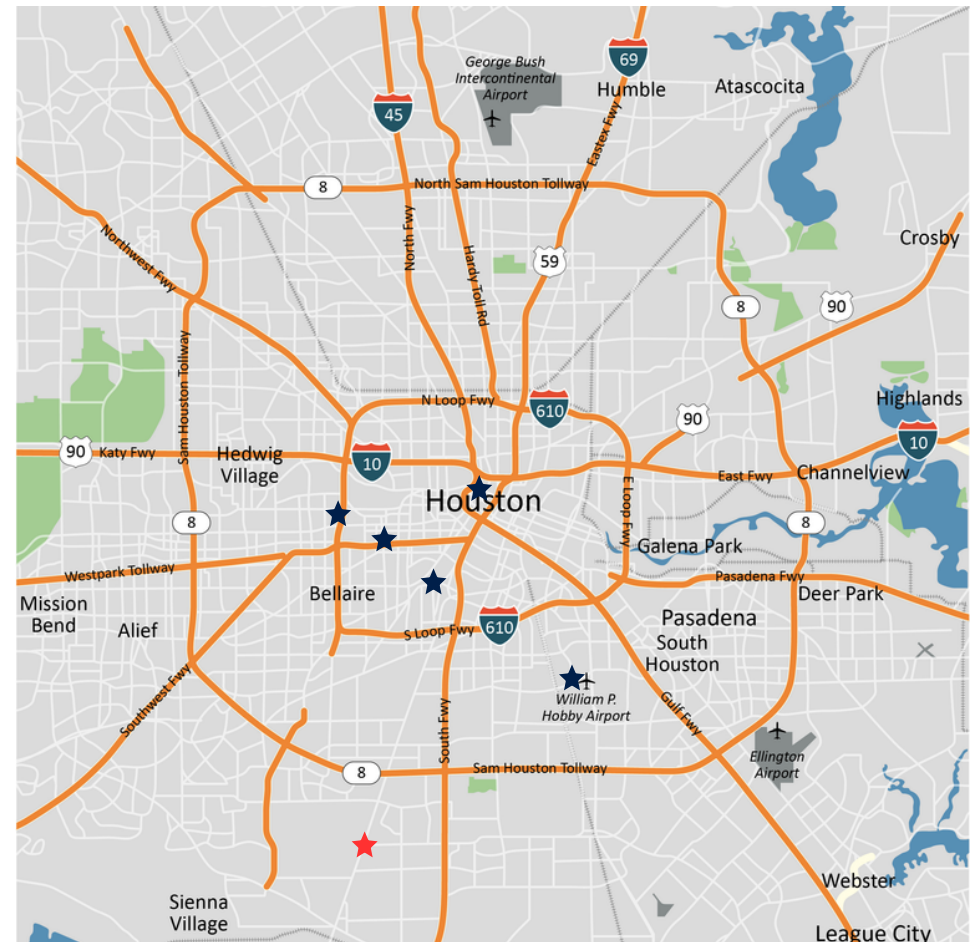


Convenient Commute

Texas Medical Center - 15 miles

Galleria / Uptown - 21 miles

Greenway - 20 miles

Downtown - 18 miles

Hobby Airport - 17 miles

Parks & Attractions

Sandpiper Park

Seagull Playground

The Park at Southlake
Playground & Community Pool

Shadow Creek Nature Preserve & Trail

Biscayne Bay Splash Pad

Eatery, Essentials, & Entertainment

H-E-B

Stomp's Burger Joint

F45 Fitness

Jeremiah's Italian Ice

Barnes & Noble

Lotus Seafood

Alvin ISD vs. Fort Bend ISD

ALVIN ISD

Glenn York Elementary School

2720 KINGSLEY DR, PEARLAND, TX, 77584

A Excellent ★★★★★ 5/5