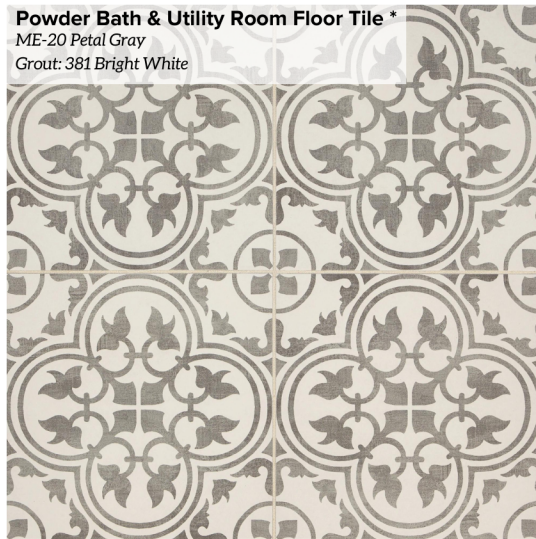

Home Selections

313 A Sikes

Entry, Kitchen, Living, Dining, Stairs
Regal Frontier | Bianco

Kitchen Backsplash *
MM30 Spirit-White 3x12
Grout: #381 Bright White

Kitchen Counter Tops *
Carrara Marmi

Kitchen Lowers & Island Cabinet Color *
Painted Dakota Maple | 1/4 Flat Panel - North Sea

Kitchen Upper Cabinets *
Primary & Secondary Bath Cabinets *
Painted Dakota Maple | 1/4 Flat Panel - White

Primary & Secondary Bath Floor Tile
Primary Bath Tub & Shower Surround
TH01 Calacatta 12x24
Grout | #381 Bright White

Primary Bath Shower Floor
Matte Dessert Gray | 1.5" Hex
Grout: 381 Bright White

Secondary Bath- Tub/Shower Surround
VV10 White- Glossy 3x6
Grout: 381 Bright White

Front Door *
Marginal 6 Lite Over 2 Panels w/Clear Glass-
Ebony Stain

Powder Bath & Utility Room Floor Tile *
ME-20 Petal Gray
Grout: 381 Bright White

Primary & Secondary Bath Counter Tops
Snow White

Snowbound | Wall Color

Extra White | Interior Trim, Closets, Pantry

Interior Paint