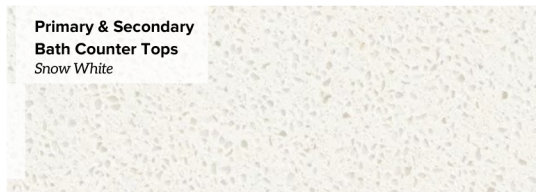

Home Selections

313 A Sikes

Entry, Kitchen, Living, Dining, Stairs
Regal Frontier | Bianco

Kitchen Backsplash *
MM30 Spirit-White 3x12
Grout: #381 Bright White

Kitchen Counter Tops *
Carrara Marmi

Kitchen Lowers & Island Cabinet Color *
Painted Dakota Maple | 1/4 Flat Panel - North Sea

Kitchen Upper Cabinets *
Primary & Secondary Bath Cabinets *
Painted Dakota Maple | 1/4 Flat Panel - White

Primary & Secondary Bath Floor Tile
Primary Bath Tub & Shower Surround
TH01 Calacatta 12x24
Grout | #381 Bright White

Primary Bath Shower Floor
Matte Dessert Gray | 1.5" Hex
Grout: 381 Bright White

Secondary Bath- Tub/Shower Surround
VV10 White- Glossy 3x6
Grout: 381 Bright White

Front Door *
Marginal 6 Lite Over 2 Panels w/Clear Glass-
Ebony Stain

Powder Bath & Utility Room Floor Tile *
ME-20 Petal Gray
Grout: 381 Bright White

Primary & Secondary Bath Counter Tops
Snow White

Snowbound | Wall Color

Extra White | Interior Trim, Closets, Pantry

Interior Paint