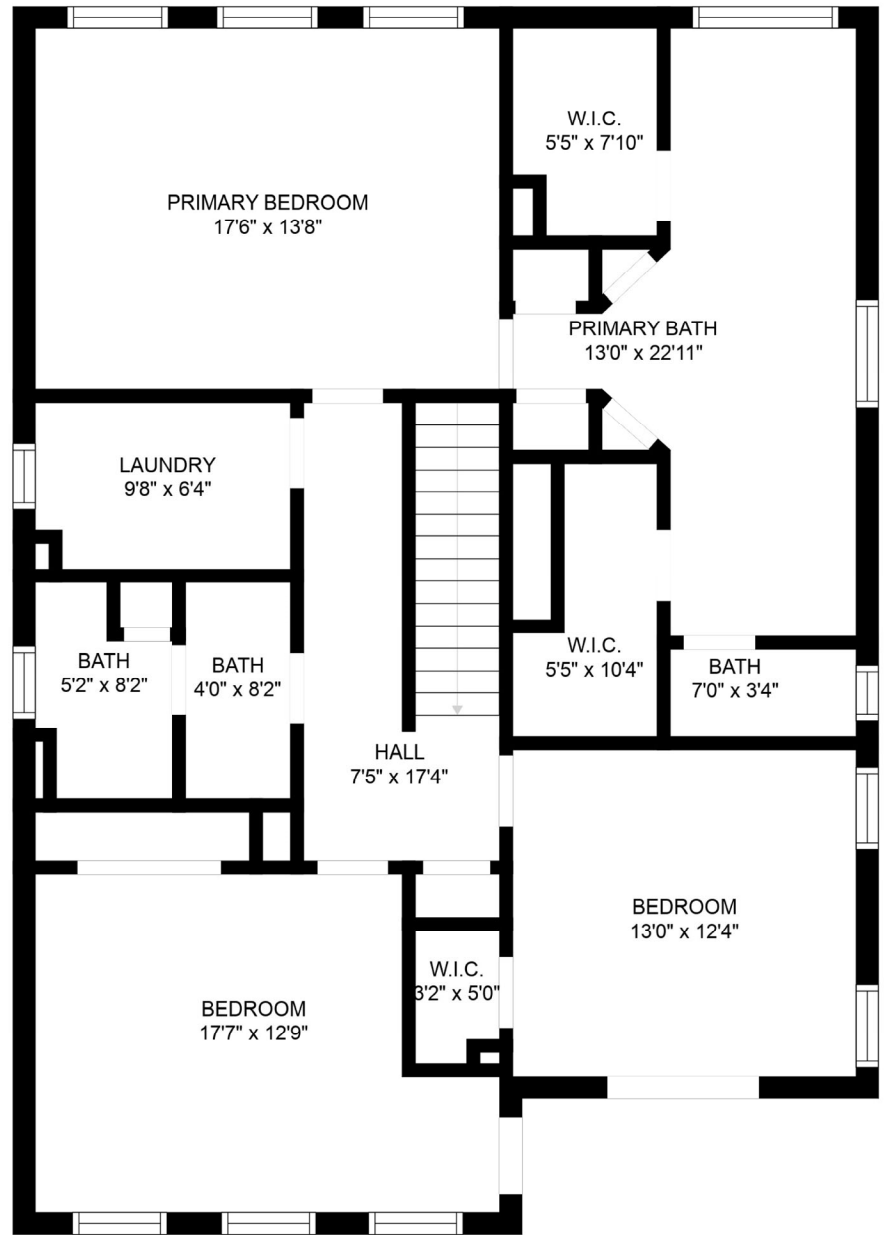

FLOOR 1

FLOOR 2

Estimated areas

GLA FLOOR 1: 1447 sq. ft, excluded 0 sq. ft  
 GLA FLOOR 2: 1445 sq. ft, excluded 0 sq. ft  
 Total GLA 2892 sq. ft, total scanned area 2892 sq. ft

SIZES AND DIMENSIONS ARE APPROXIMATE, ACTUAL MAY VARY.