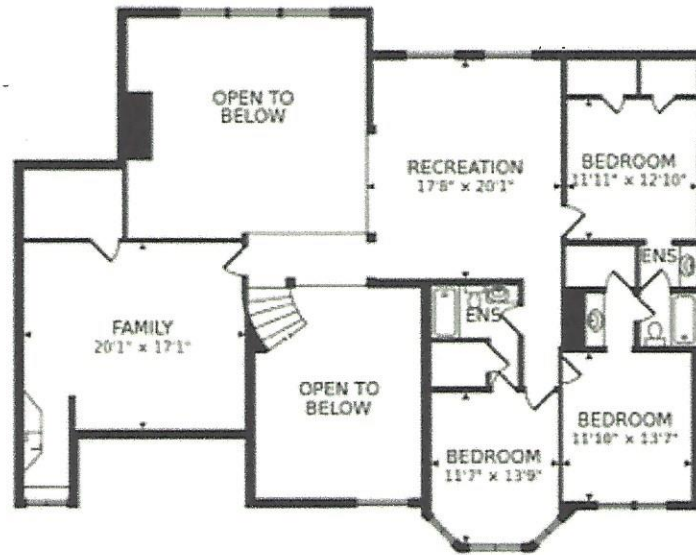

16307 PERRY PASS CT
SPRING, TX 77379, USA

SECOND
1786 sq ft

MAIN
2807 sq ft

TOTAL
4592 sq ft

16307 PERRY PASS CT
SPRING, TX 77379, USA

SECOND
1786 sq ft

MAIN
2807 sq ft

TOTAL
4592 sq ft