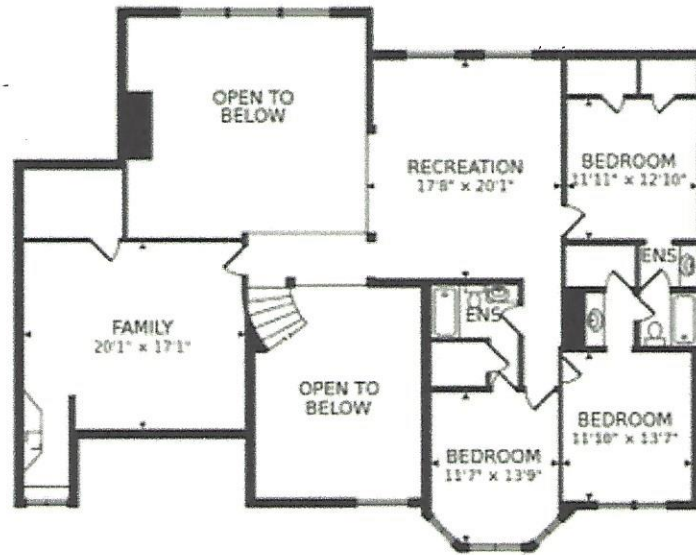

16307 PERRY PASS CT
SPRING, TX 77379, USA

SECOND
1786 sq ft

MAIN
2807 sq ft

TOTAL
4592 sq ft

16307 PERRY PASS CT
SPRING, TX 77379, USA

SECOND
1786 sq ft

MAIN
2807 sq ft

TOTAL
4592 sq ft