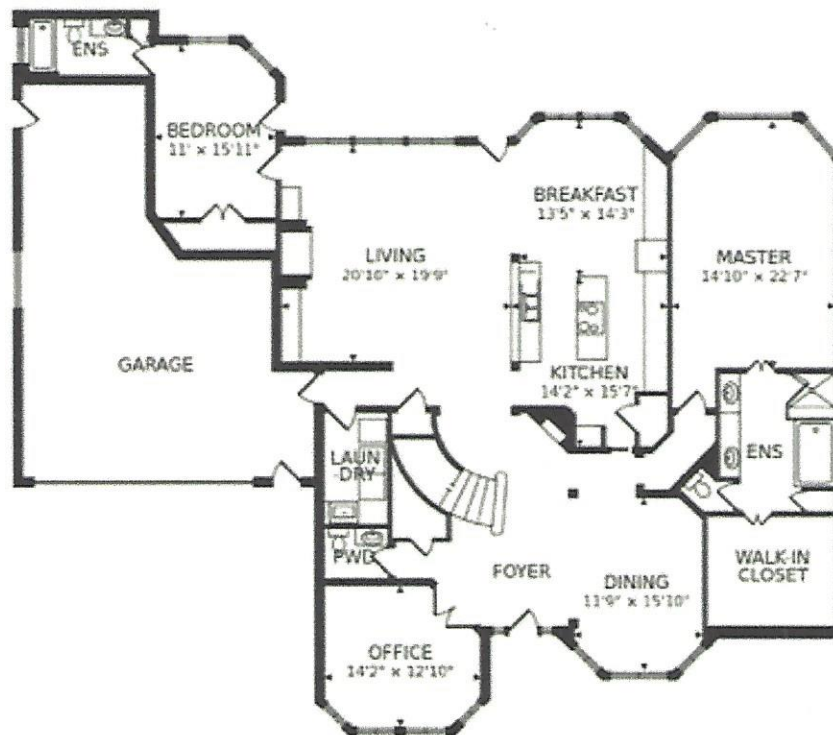

16307 PERRY PASS CT
SPRING, TX 77379, USA

SECOND
1786 sq ft

MAIN
2807 sq ft

TOTAL
4592 sq ft

16307 PERRY PASS CT
SPRING, TX 77379, USA

SECOND
1786 sq ft

MAIN
2807 sq ft

TOTAL
4592 sq ft