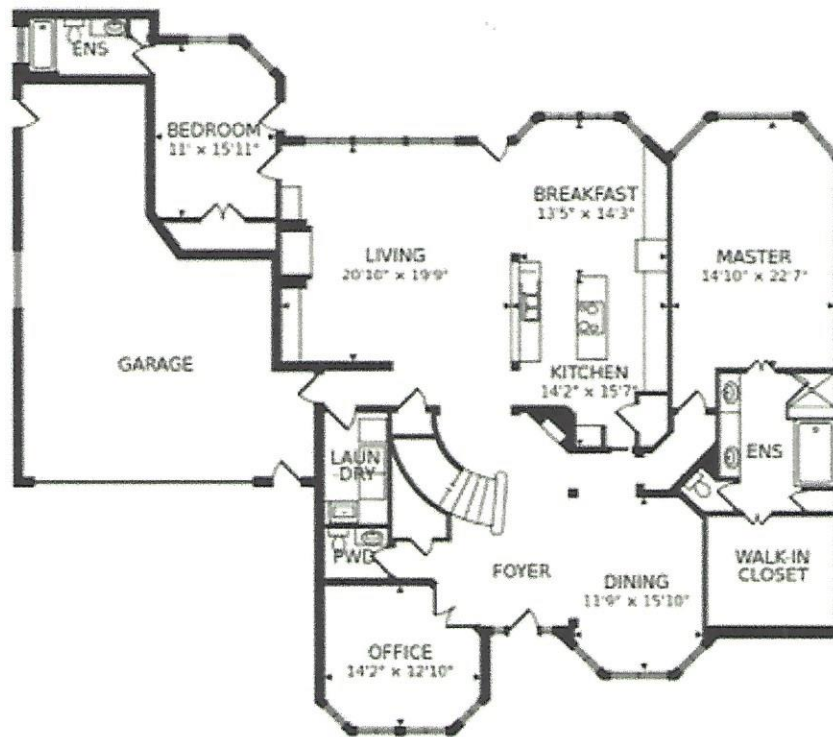

16307 PERRY PASS CT
SPRING, TX 77379, USA

SECOND
1786 sq ft

MAIN
2807 sq ft

TOTAL
4592 sq ft

16307 PERRY PASS CT
SPRING, TX 77379, USA

SECOND
1786 sq ft

MAIN
2807 sq ft

TOTAL
4592 sq ft