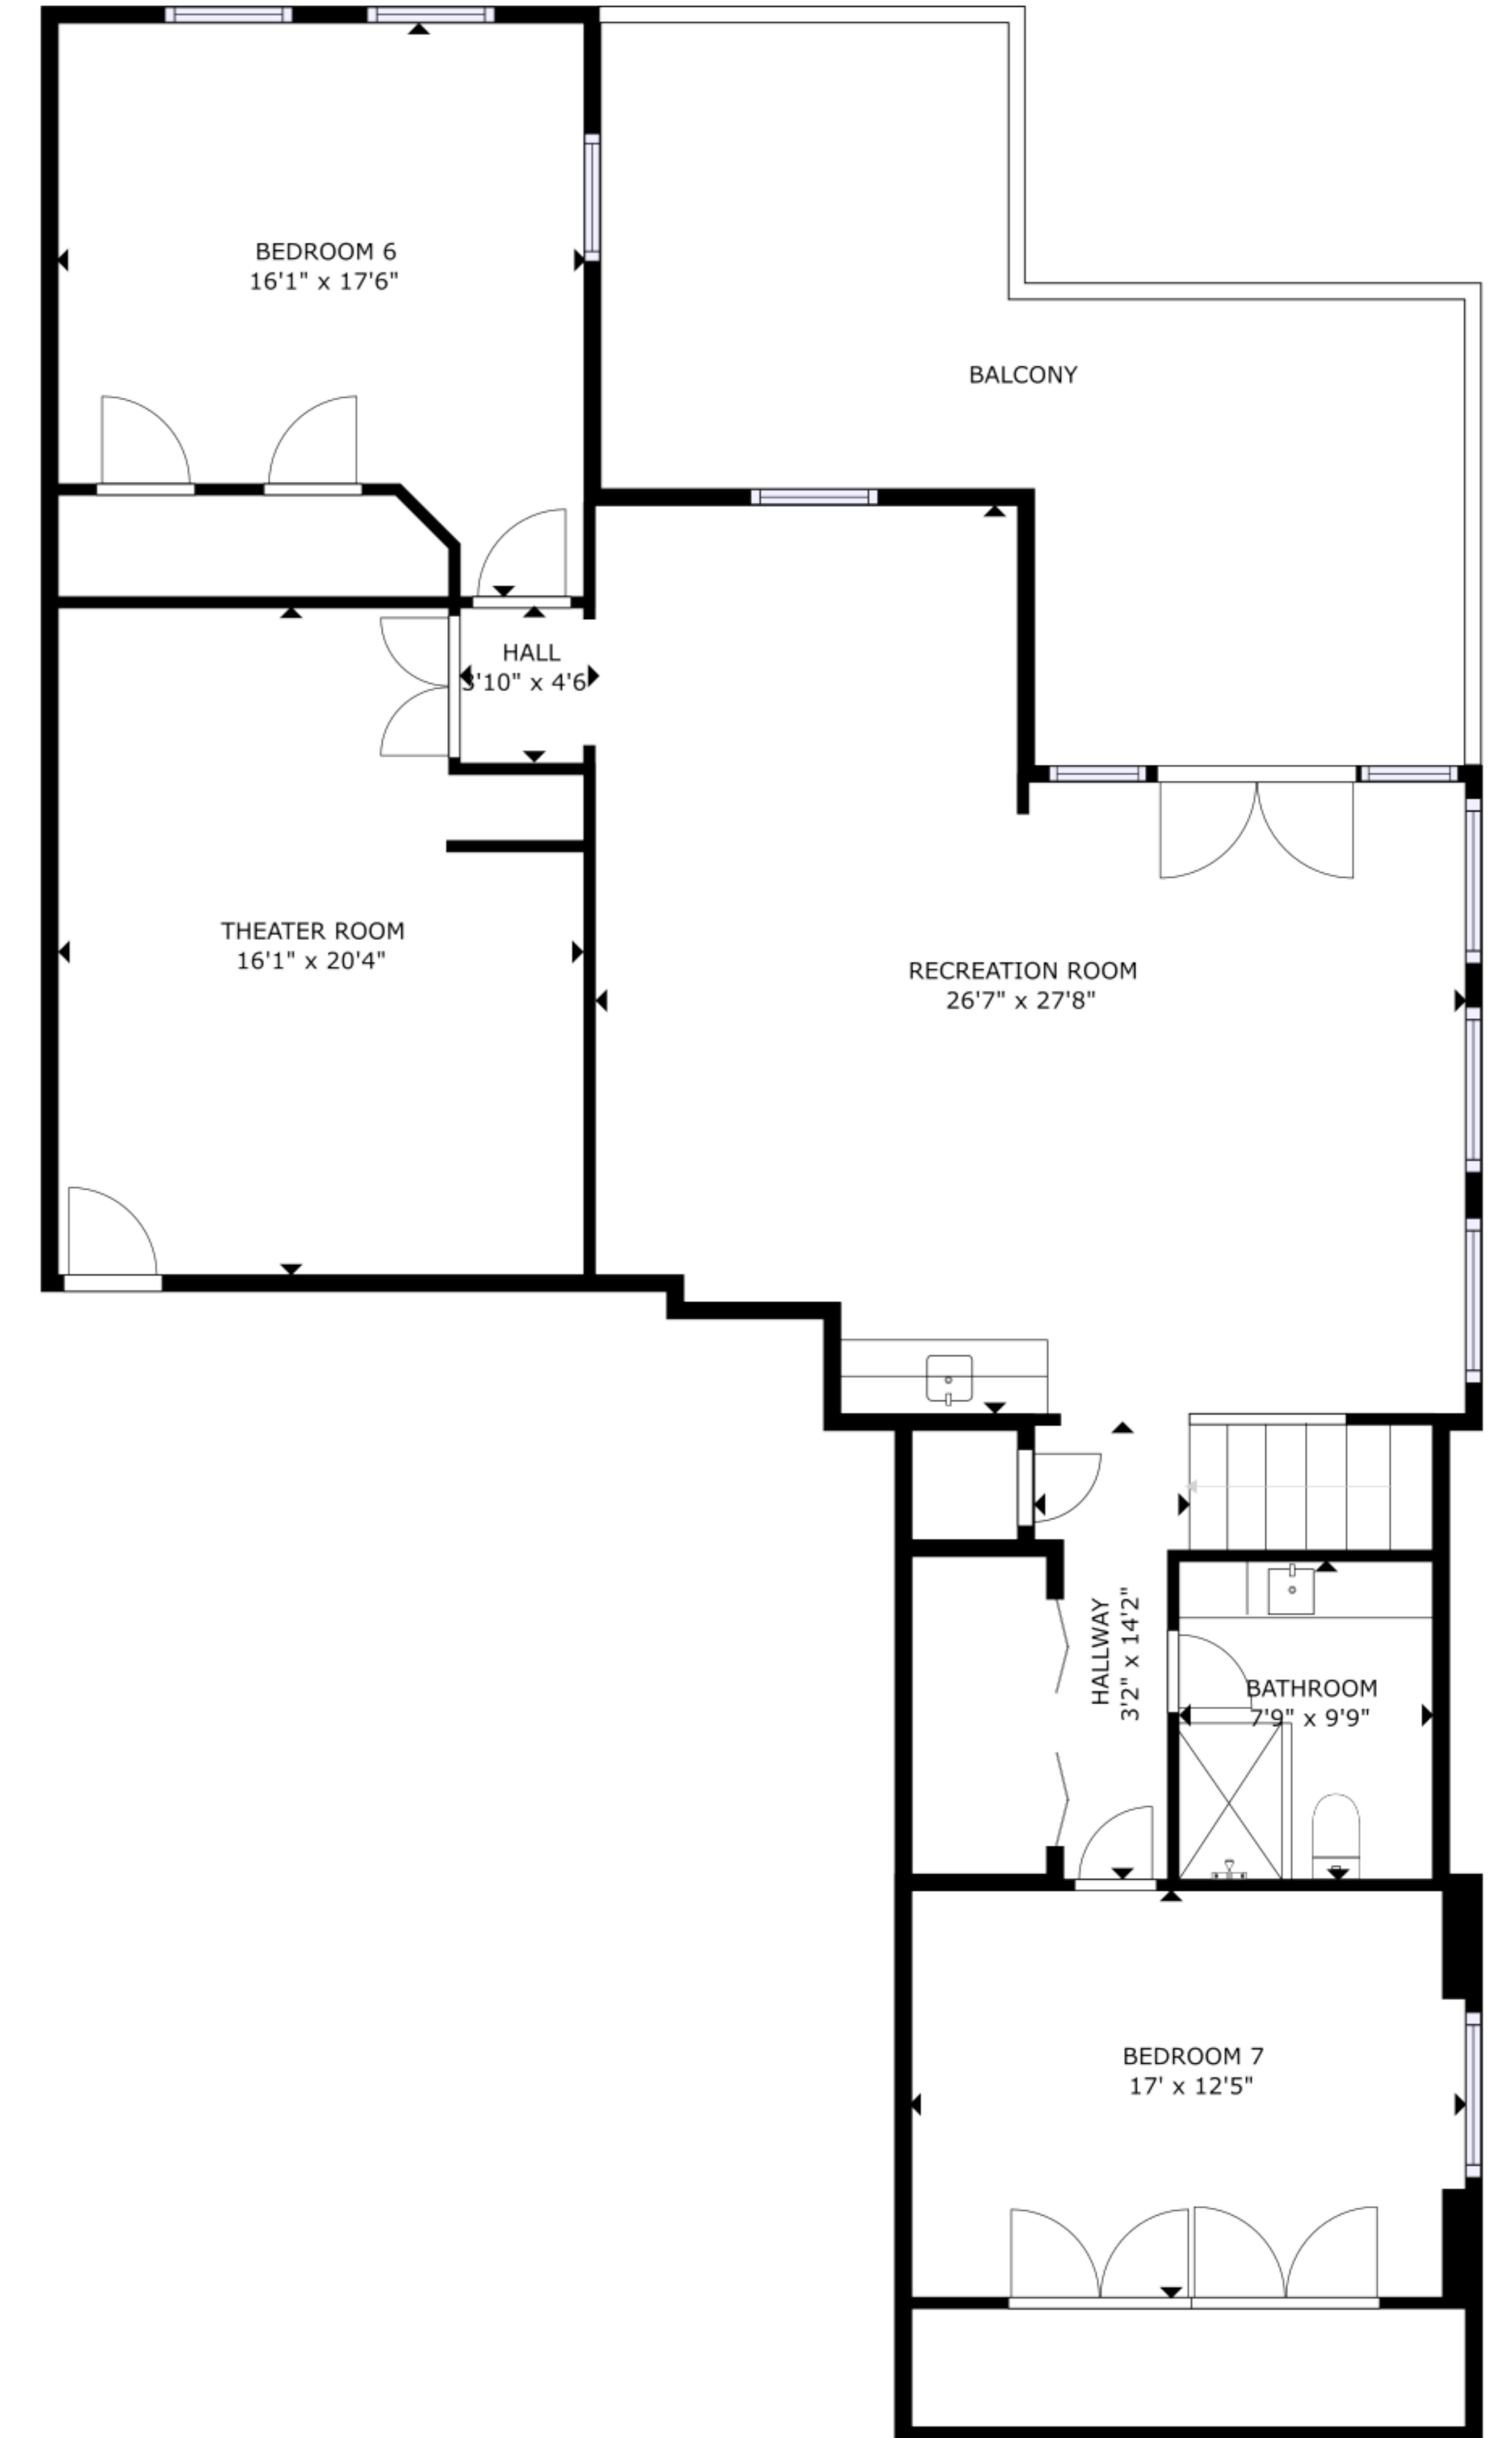

FLOOR 1

FLOOR 2

GROSS INTERNAL AREA  
 FLOOR 1: 3354 sq ft, FLOOR 2: 1724 sq ft,  
 TOTAL: 5078 sq ft,

SIZES AND DIMENSIONS ARE APPROXIMATE, ACTUAL MAY VARY.