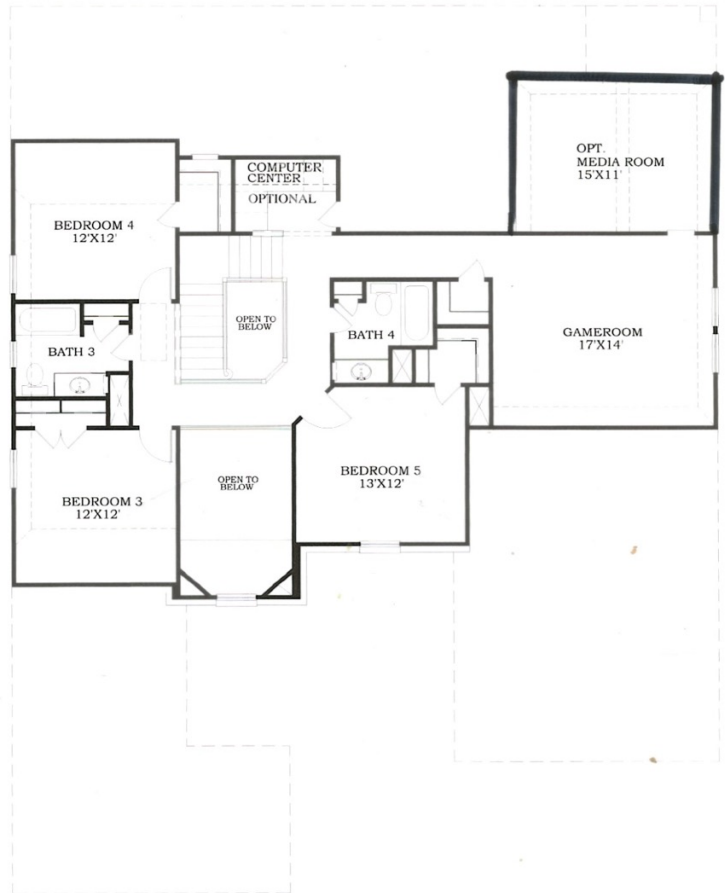

# Emerald

5 Bedrooms | 4 Baths

3,729 Sq. Ft. Total

TEXAS RESERVE COLLECTION  
PLAN #5631

# LENNAR.COM

Quality homes since 1954

Plans and elevations are artist's renderings and may contain options, which are not standard on all models. Lennar reserves the right to make changes to these floor plans, specifications, dimensions and elevations without prior notice. Stated dimensions and square footage are approximate and should not be used as representation of the home's precise or actual size. Any statement, verbal or written, regarding "under air" or "finished area" or any other description or modifier of the square footage size of any home is a shorthand description of the manner in which the square footage was estimated and should not be construed to indicate certainty. Copyright © 2011 Lennar Corporation. Lennar and the Lennar logo are registered service marks of Lennar Corporation and/or its subsidiaries. 10/12