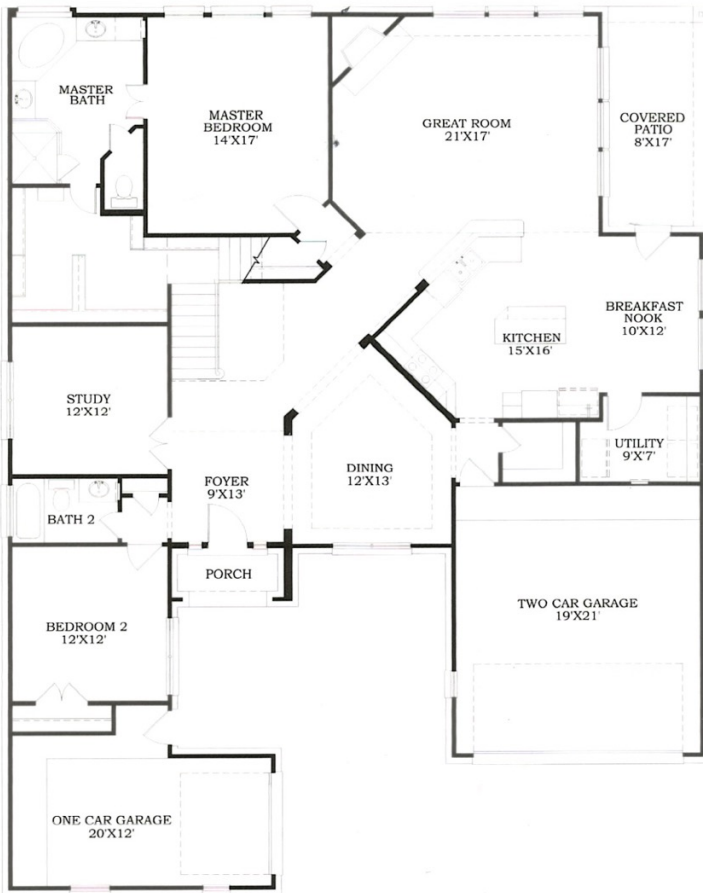

# Emerald

5 Bedrooms | 4 Baths

3,729 Sq. Ft. Total

TEXAS RESERVE COLLECTION  
PLAN #5631

# LENNAR.COM

Quality homes since 1954

Plans and elevations are artist's renderings and may contain options, which are not standard on all models. Lennar reserves the right to make changes to these floor plans, specifications, dimensions and elevations without prior notice. Stated dimensions and square footage are approximate and should not be used as representation of the home's precise or actual size. Any statement, verbal or written, regarding "under air" or "finished area" or any other description or modifier of the square footage size of any home is a shorthand description of the manner in which the square footage was estimated and should not be construed to indicate certainty. Copyright © 2011 Lennar Corporation. Lennar and the Lennar logo are registered service marks of Lennar Corporation and/or its subsidiaries. 10/12